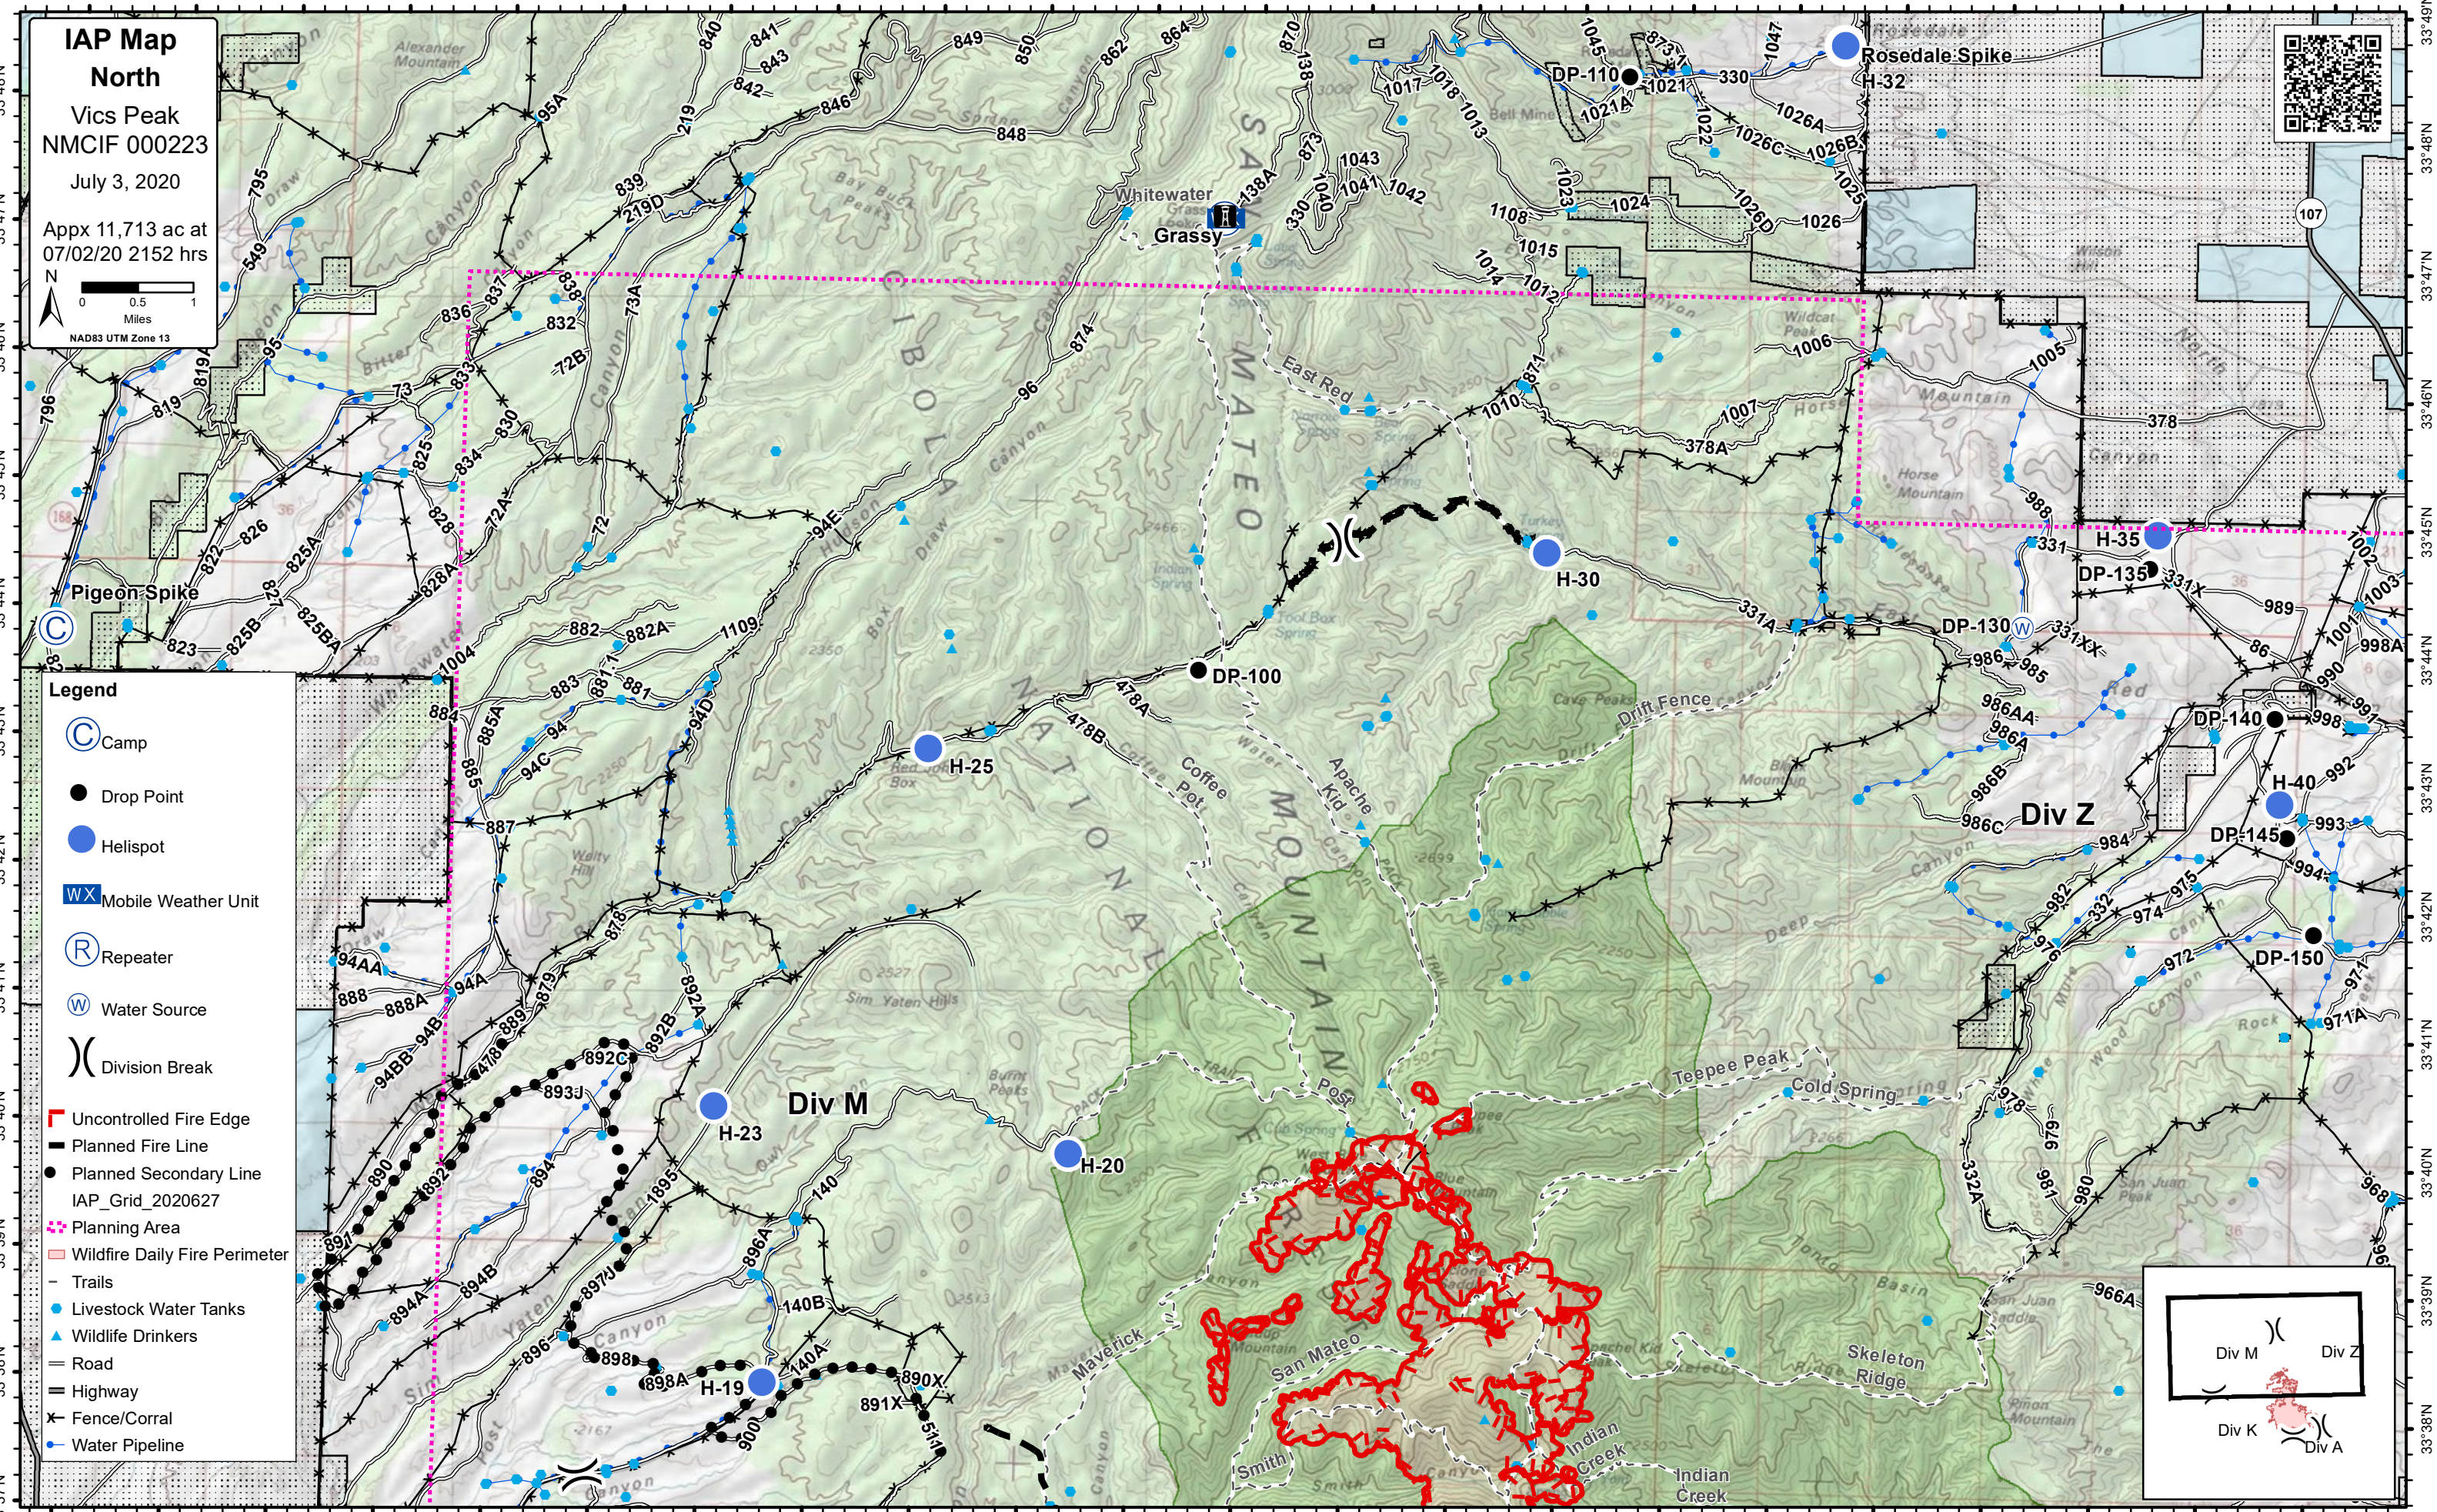

107°39'W 107°38'W 107°37'W 107°36'W 107°35'W 107°34'W 107°33'W 107°32'W 107°31'W 107°30'W 107°29'W 107°28'W 107°27'W 107°26'W 107°25'W 107°24'W 107°23'W 107°22'W 107°21'W 107°20'W 107°19'W 107°18'W

IAP Map
North
Vics Peak
NMCIF 000223
July 3, 2020
Appx 11,713 ac at
07/02/20 2152 hrs

- Legend**
- Camp
 - Drop Point
 - Helispot
 - Mobile Weather Unit
 - Repeater
 - Water Source
 - Division Break
 - Uncontrolled Fire Edge
 - Planned Fire Line
 - Planned Secondary Line
 - IAP_Grid_2020627
 - Planning Area
 - Wildfire Daily Fire Perimeter
 - Trails
 - Livestock Water Tanks
 - Wildlife Drinkers
 - Road
 - Highway
 - Fence/Corral
 - Water Pipeline

IAP Map
South
Vics Peak
NMCIF 000223
July 3, 2020
Appx 11,713 ac at
07/02/20 2152 hrs

- Legend**
- Aerial Hazard
 - Camp
 - Drop Point
 - Fire Origin
 - Unimproved Landing Area
 - Helispot
 - Mobile Weather Unit
 - Water Source
 - Division Break
 - Uncontrolled Fire Edge
 - Contained Line
 - Completed Hand Line
 - Planned Fire Line
 - Planned Secondary Line
 - IAP_Grid_2020627
 - Planning Area
 - Wildfire Daily Fire Perimeter
 - Trails
 - Livestock Water Tanks
 - Wildlife Drinkers

107°36'W 107°35'W 107°34'W 107°33'W 107°32'W 107°31'W 107°30'W 107°29'W 107°28'W 107°27'W 107°26'W 107°25'W 107°24'W 107°23'W 107°22'W 107°21'W 107°20'W 107°19'W 107°18'W 107°17'W 107°16'W 107°15'W