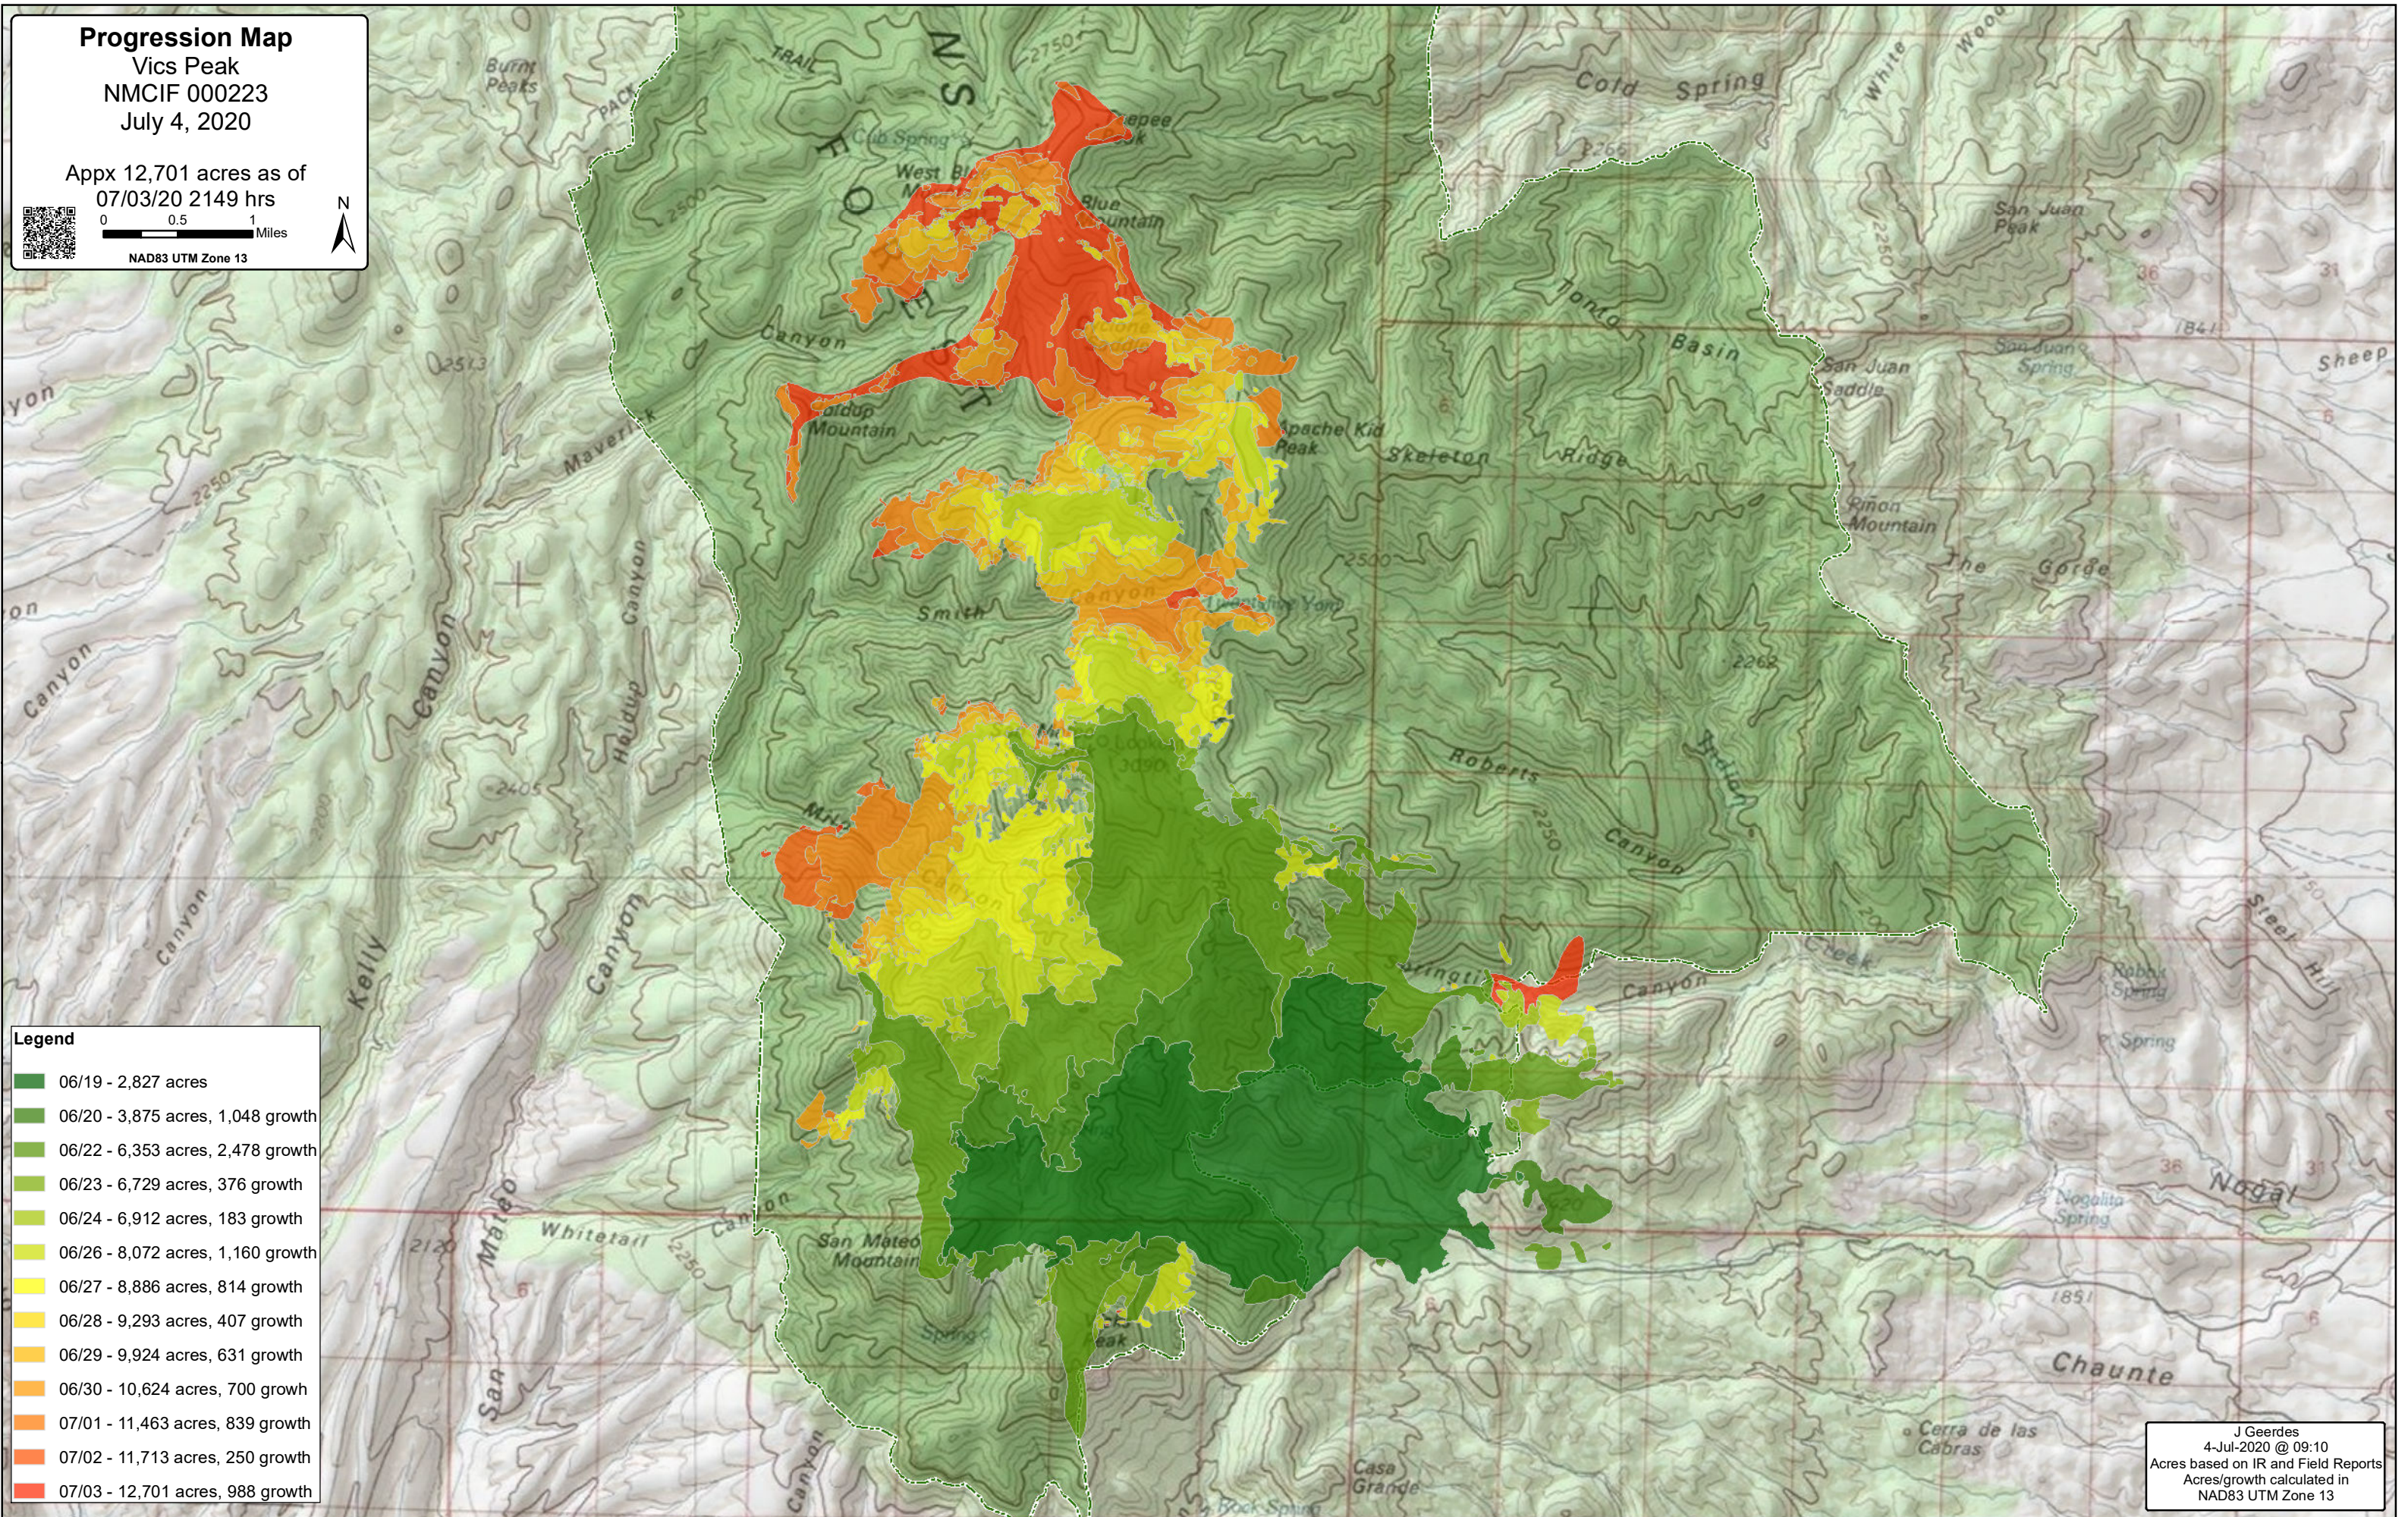

Progression Map

Vics Peak
NMCIF 000223
July 4, 2020

Appx 12,701 acres as of
07/03/20 2149 hrs

0 0.5 1 Miles

NAD83 UTM Zone 13

Legend	
Dark Green	06/19 - 2,827 acres
Medium Green	06/20 - 3,875 acres, 1,048 growth
Light Green	06/22 - 6,353 acres, 2,478 growth
Yellow-Green	06/23 - 6,729 acres, 376 growth
Yellow	06/24 - 6,912 acres, 183 growth
Light Yellow	06/26 - 8,072 acres, 1,160 growth
Yellow-Orange	06/27 - 8,886 acres, 814 growth
Orange	06/28 - 9,293 acres, 407 growth
Light Orange	06/29 - 9,924 acres, 631 growth
Orange-Red	07/01 - 11,463 acres, 839 growth
Red-Orange	07/02 - 11,713 acres, 250 growth
Red	07/03 - 12,701 acres, 988 growth

J Geerdes
4-Jul-2020 @ 09:10
Acres based on IR and Field Reports
Acres/growth calculated in
NAD83 UTM Zone 13