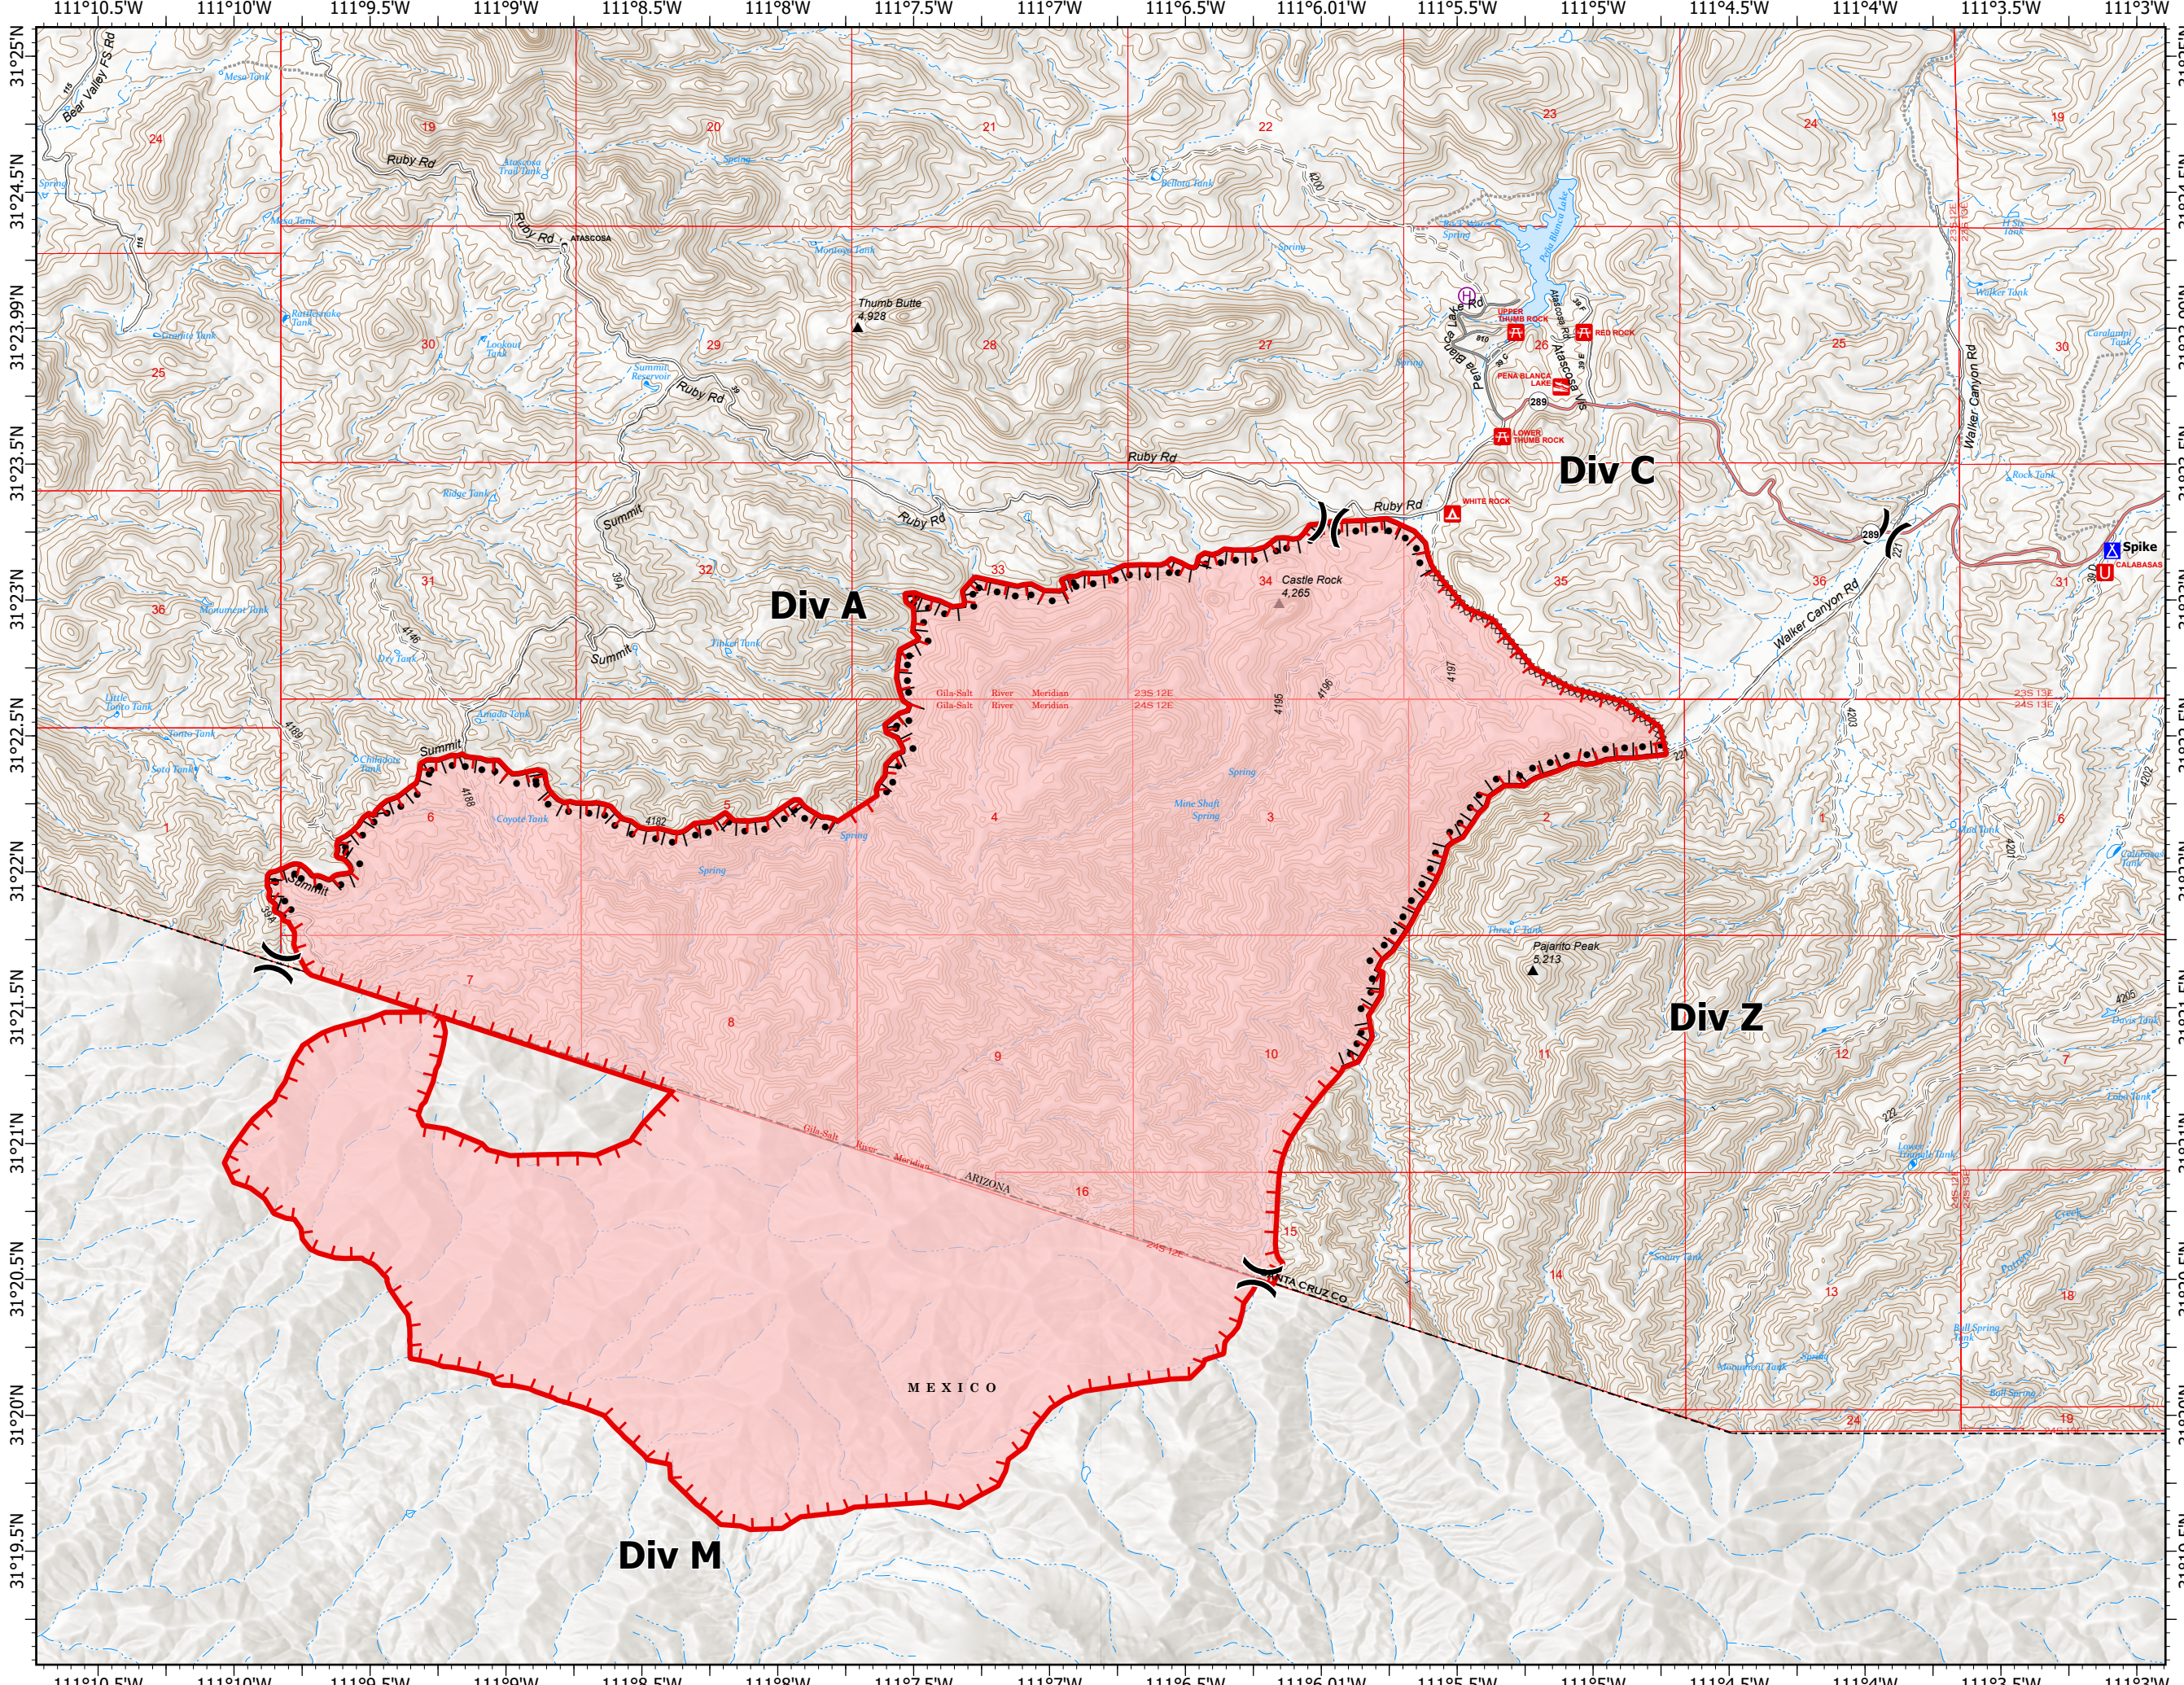

IAP Map

Alamo
AZCNF - 000488
06/23/2021

7,501 acres at 06/22/2021 1700hrs
4953 ac US, 2548 ac MEX

- Helibase
- Division Break
- Camp
- Completed Burnout
- Completed Dozer Line
- Fire Edge
- Wildfire Daily Fire Perimeter

SOUTHEAST ZONE

TYPE 3 IMT

R3 SW - RIST
6/22/2021 1926

North American 1983 Datum. LatLong Grid