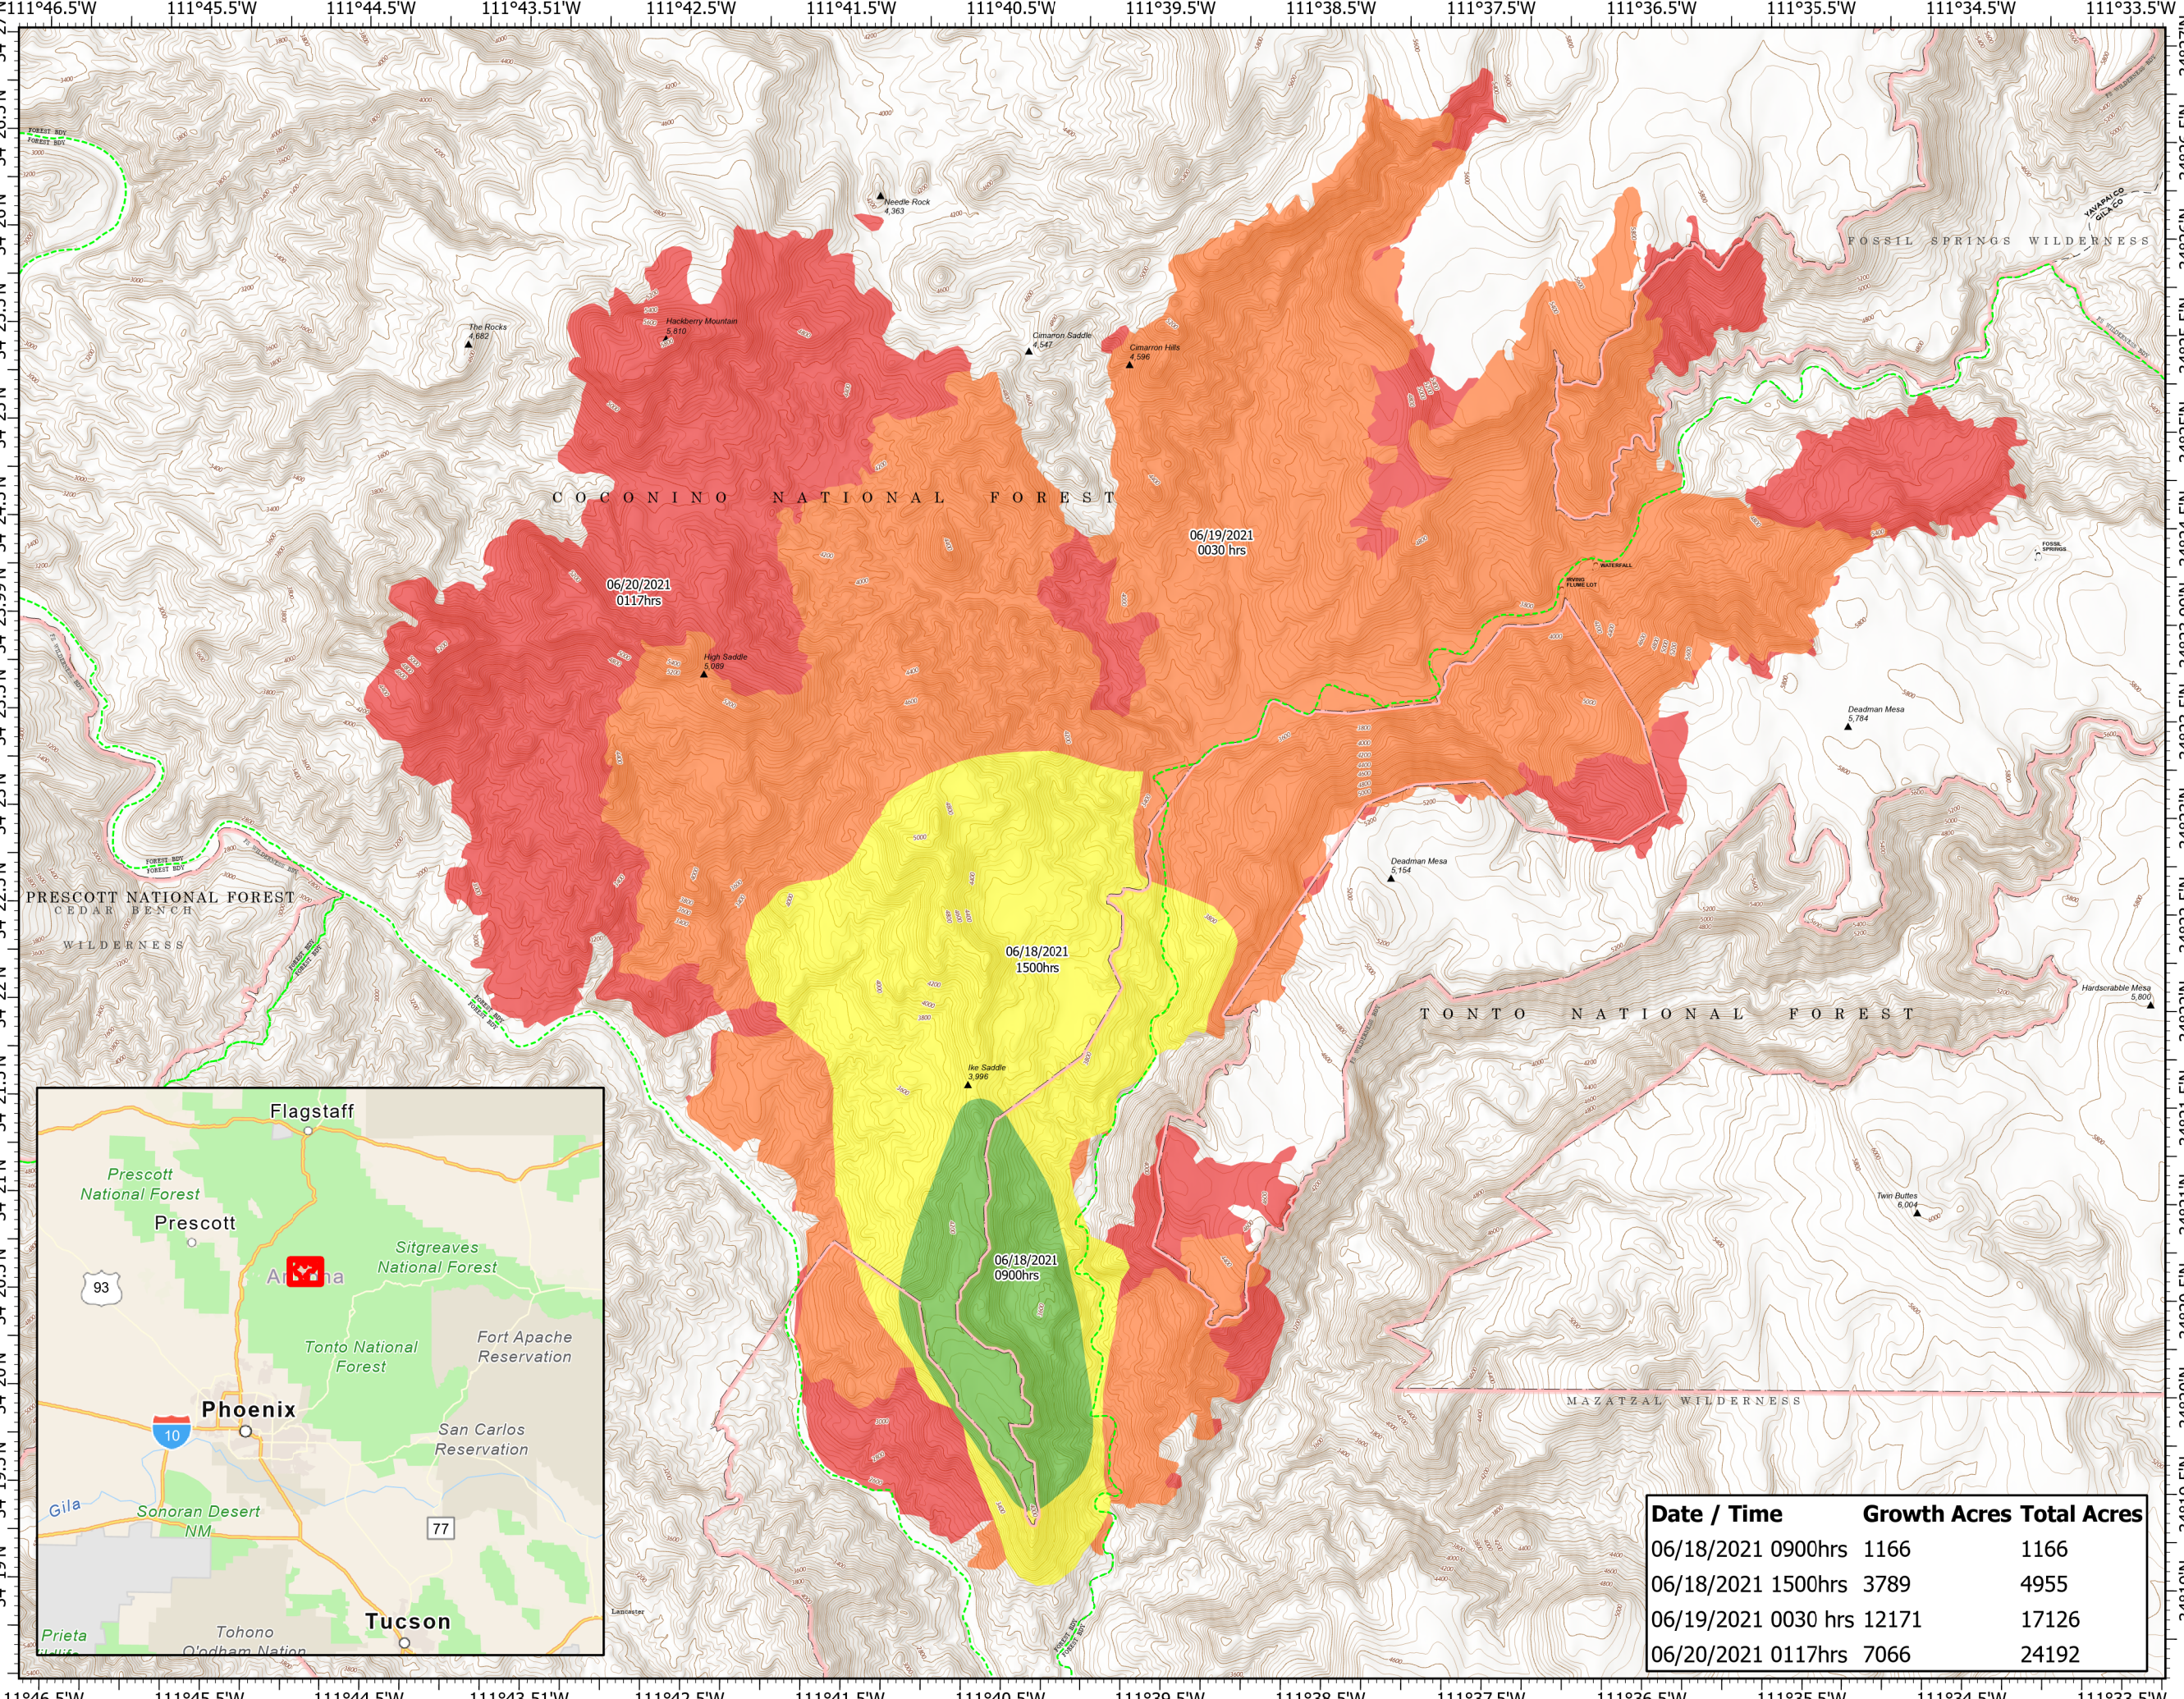

# Progression Map

Backbone  
AZ-COF000642  
06/20/2021

24,192 acres at 6/20/2021 01:17

- 06/18/2021 0900hrs
- 06/18/2021 1500hrs
- 06/19/2021 0030 hrs
- 06/20/2021 0117hrs

- Administrative FS Boundary
- FS Wilderness Boundary

NAD 1983 UTM Zone 12N  
Map Created 6/20/2021 12:54 PM by christiancarter

Date / Time	Growth Acres	Total Acres
06/18/2021 0900hrs	1166	1166
06/18/2021 1500hrs	3789	4955
06/19/2021 0030 hrs	12171	17126
06/20/2021 0117hrs	7066	24192