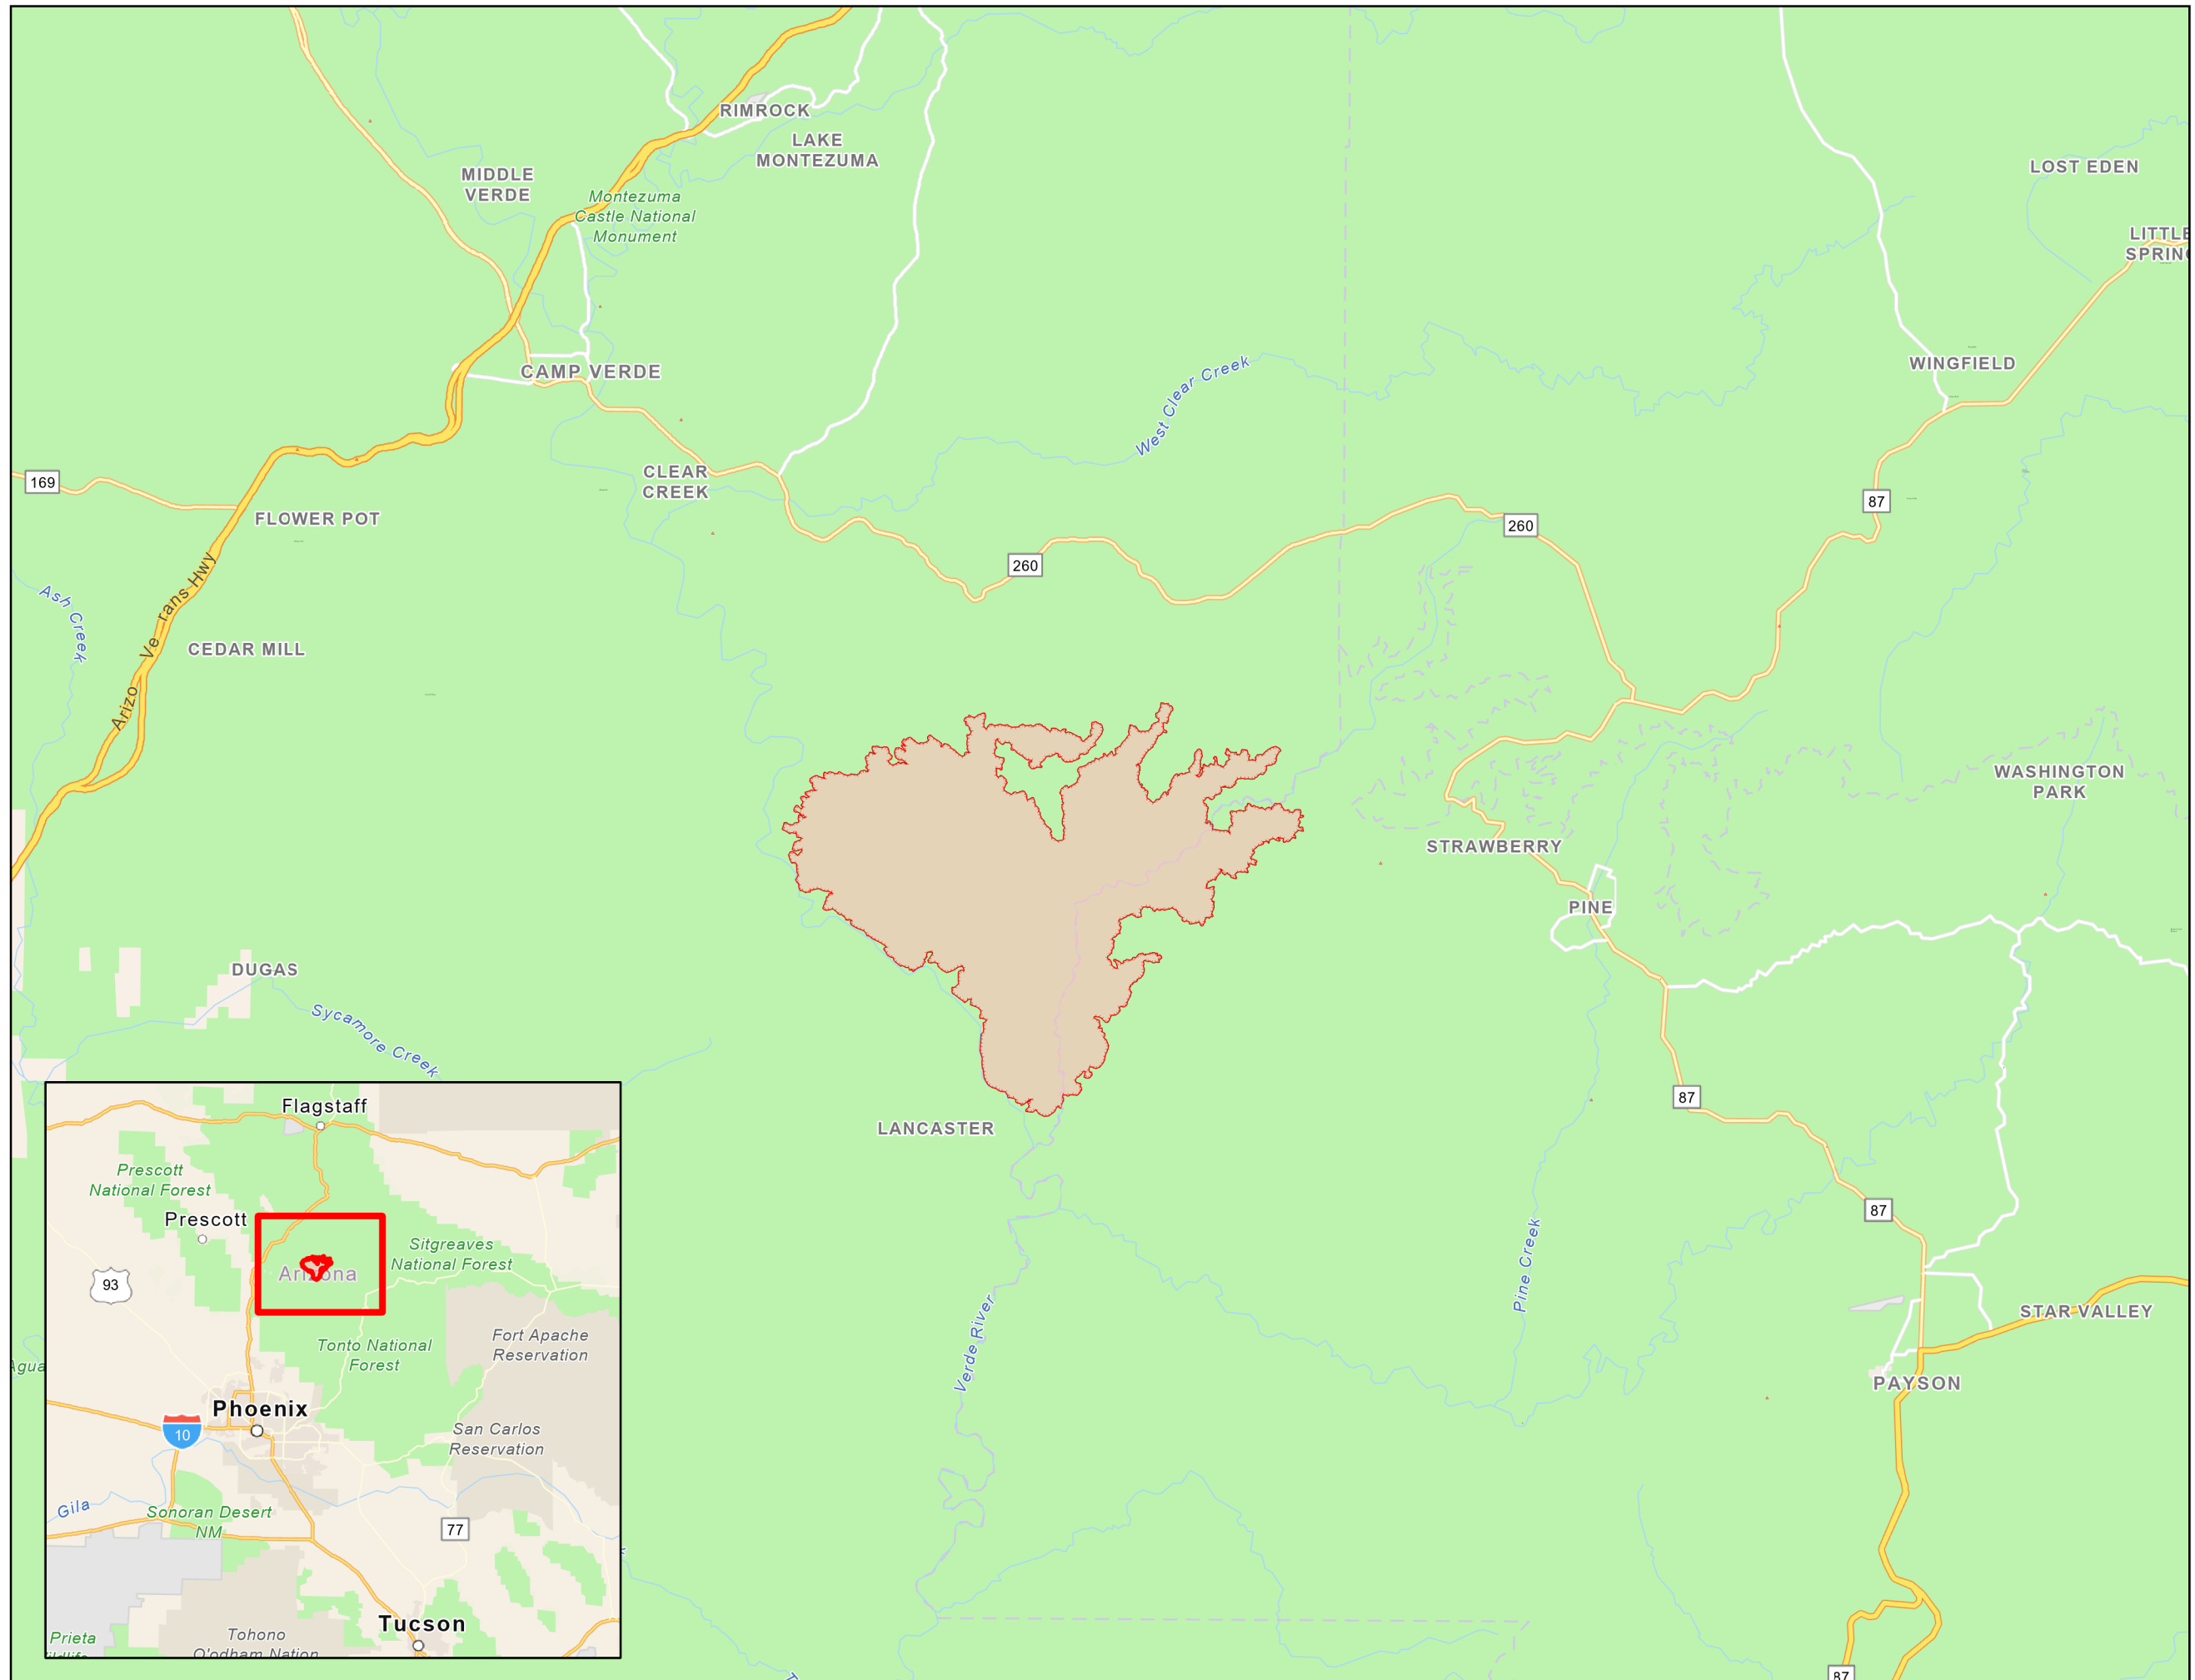

PIO Map

Backbone
AZ-COF000642
06/21/2021

32,780 acres at 6/21/2021 02:15

- Fire Edge
- Wildfire Daily Fire Perimeter

NAD 1983 UTM Zone 12N

Map Created 6/21/2021 6:31 AM by Admin