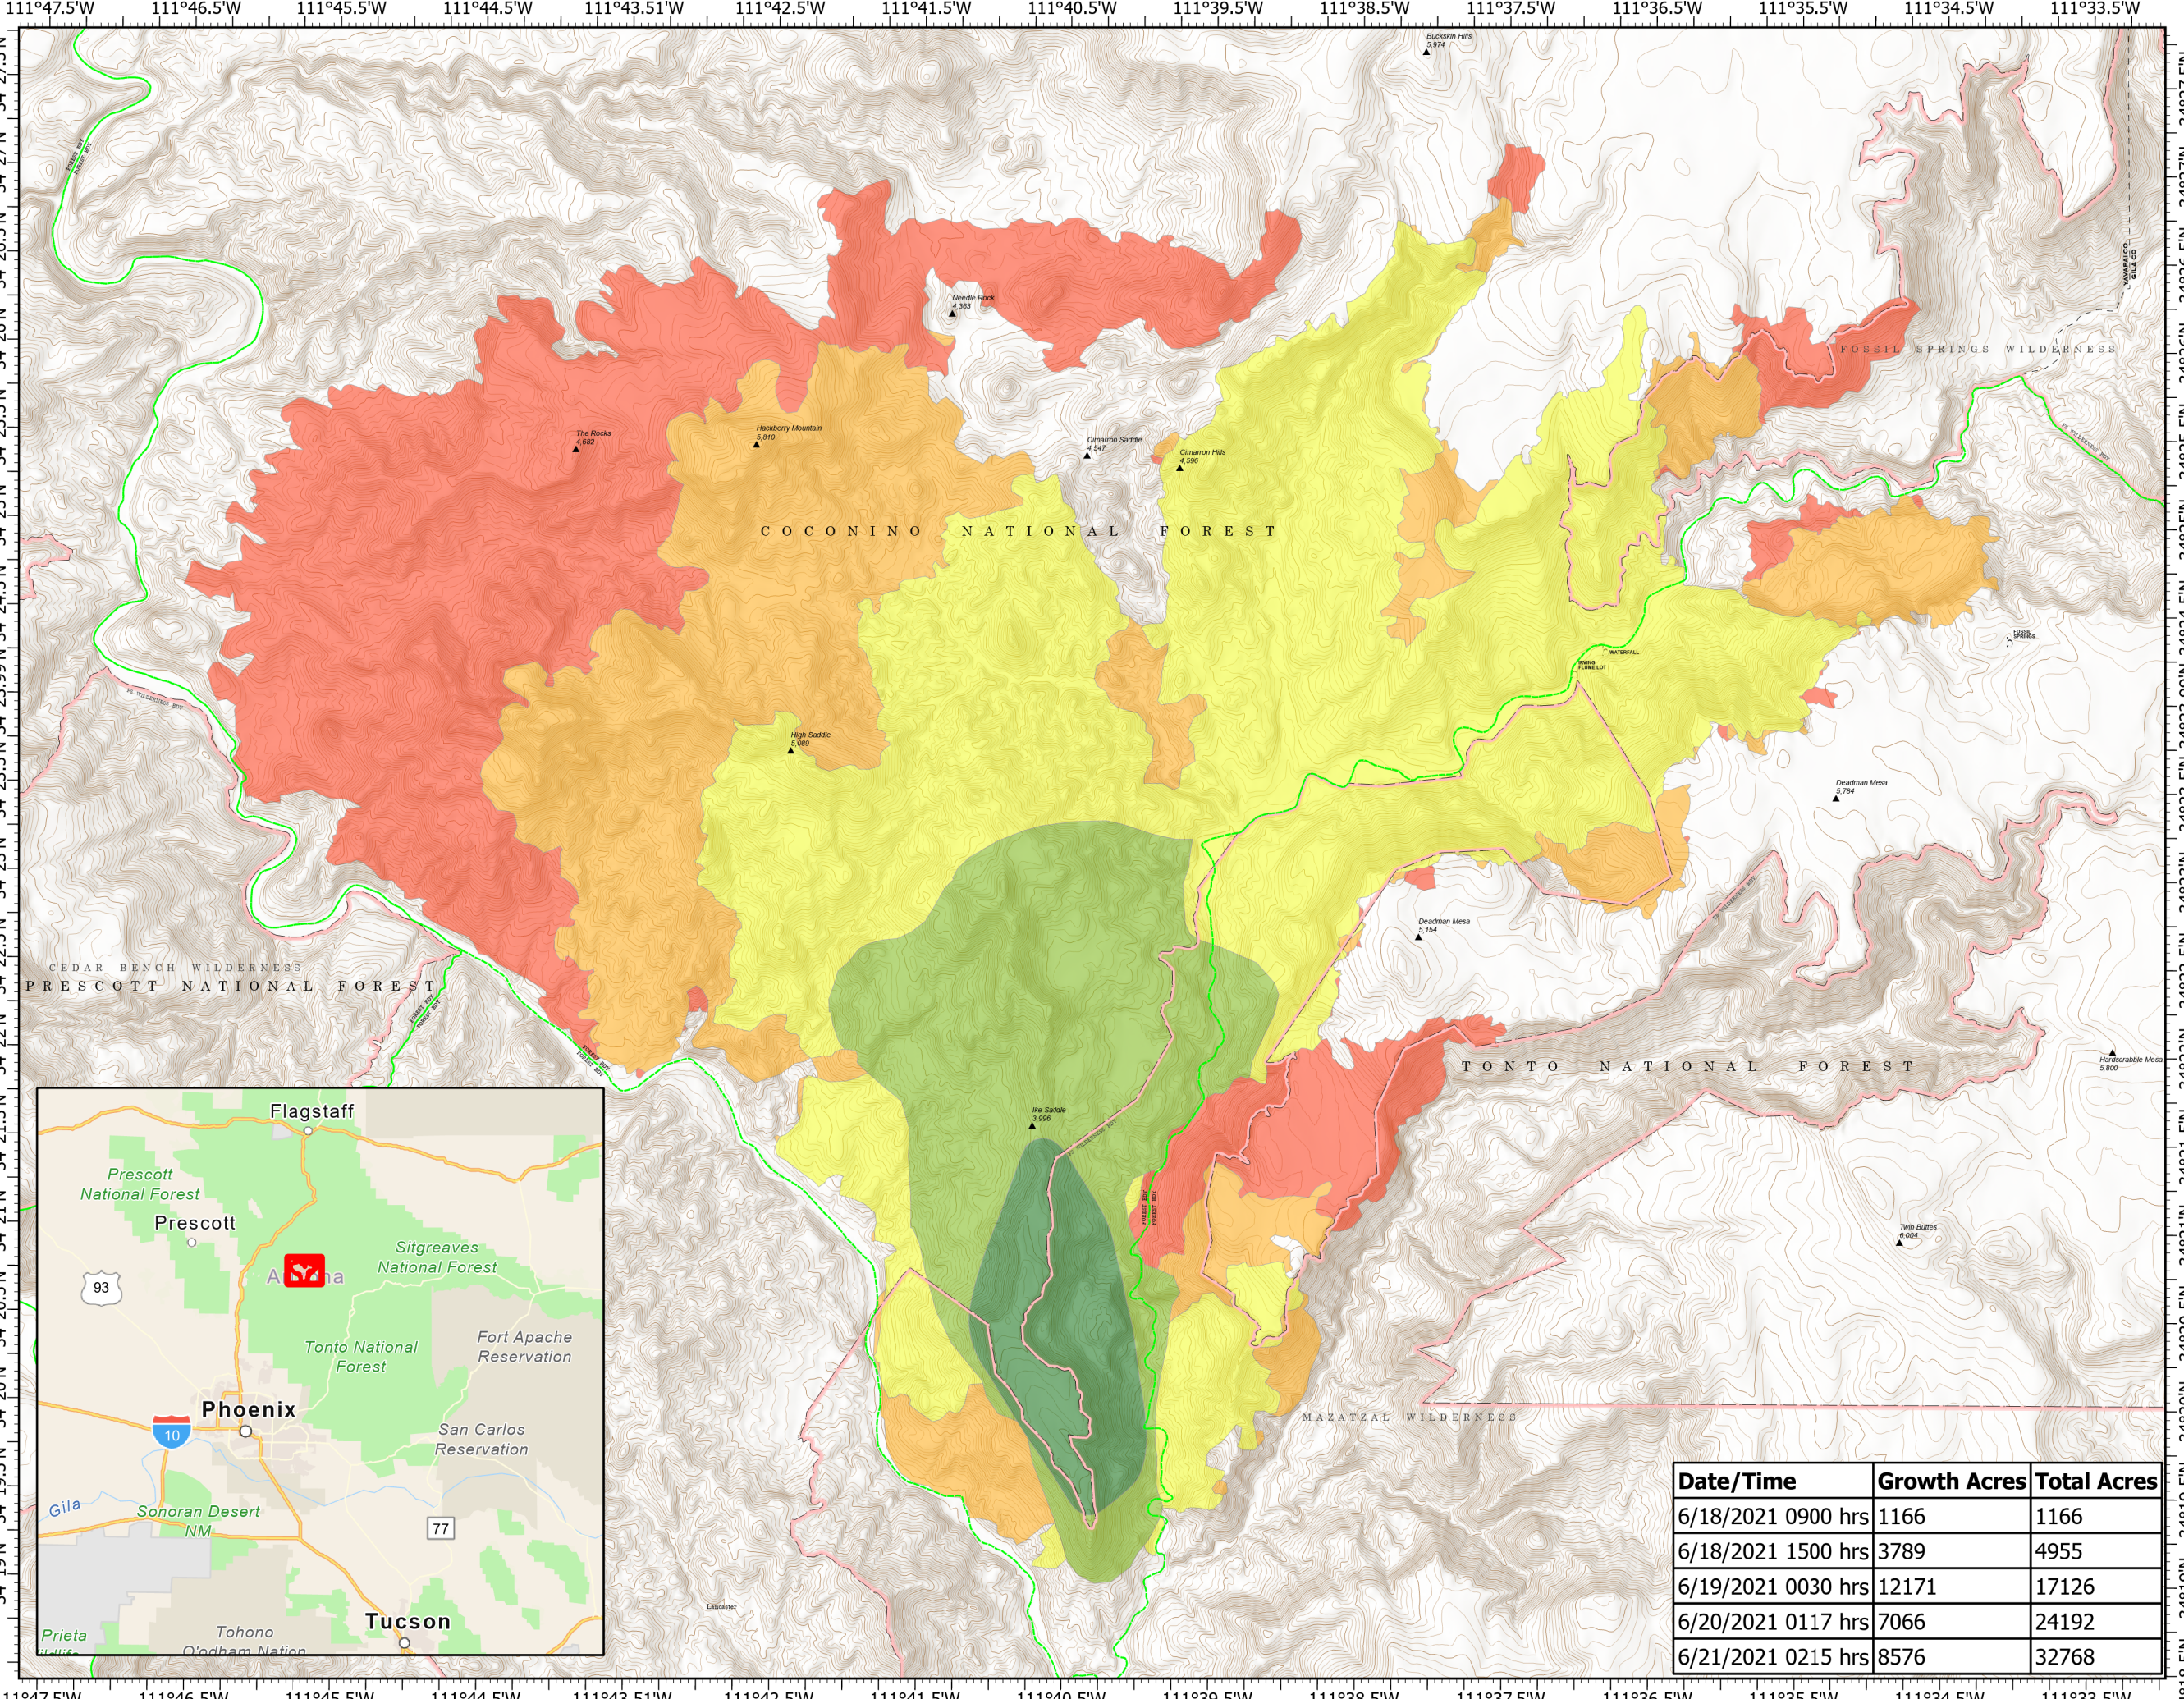

# Progression Map

Backbone  
AZ-COF000642  
06/21/2021

32,780 acres at 6/21/2021 02:15

- 6/18/2021 0900 hrs
- 6/18/2021 1500 hrs
- 6/19/2021 0030 hrs
- 6/20/2021 0117 hrs
- 6/21/2021 0215 hrs
- Administrative FS Boundary
- FS Wilderness Boundary

NAD 1983 UTM Zone 12N  
Map Created 6/21/2021 3:57 PM by Admin

Date/Time	Growth Acres	Total Acres
6/18/2021 0900 hrs	1166	1166
6/18/2021 1500 hrs	3789	4955
6/19/2021 0030 hrs	12171	17126
6/20/2021 0117 hrs	7066	24192
6/21/2021 0215 hrs	8576	32768