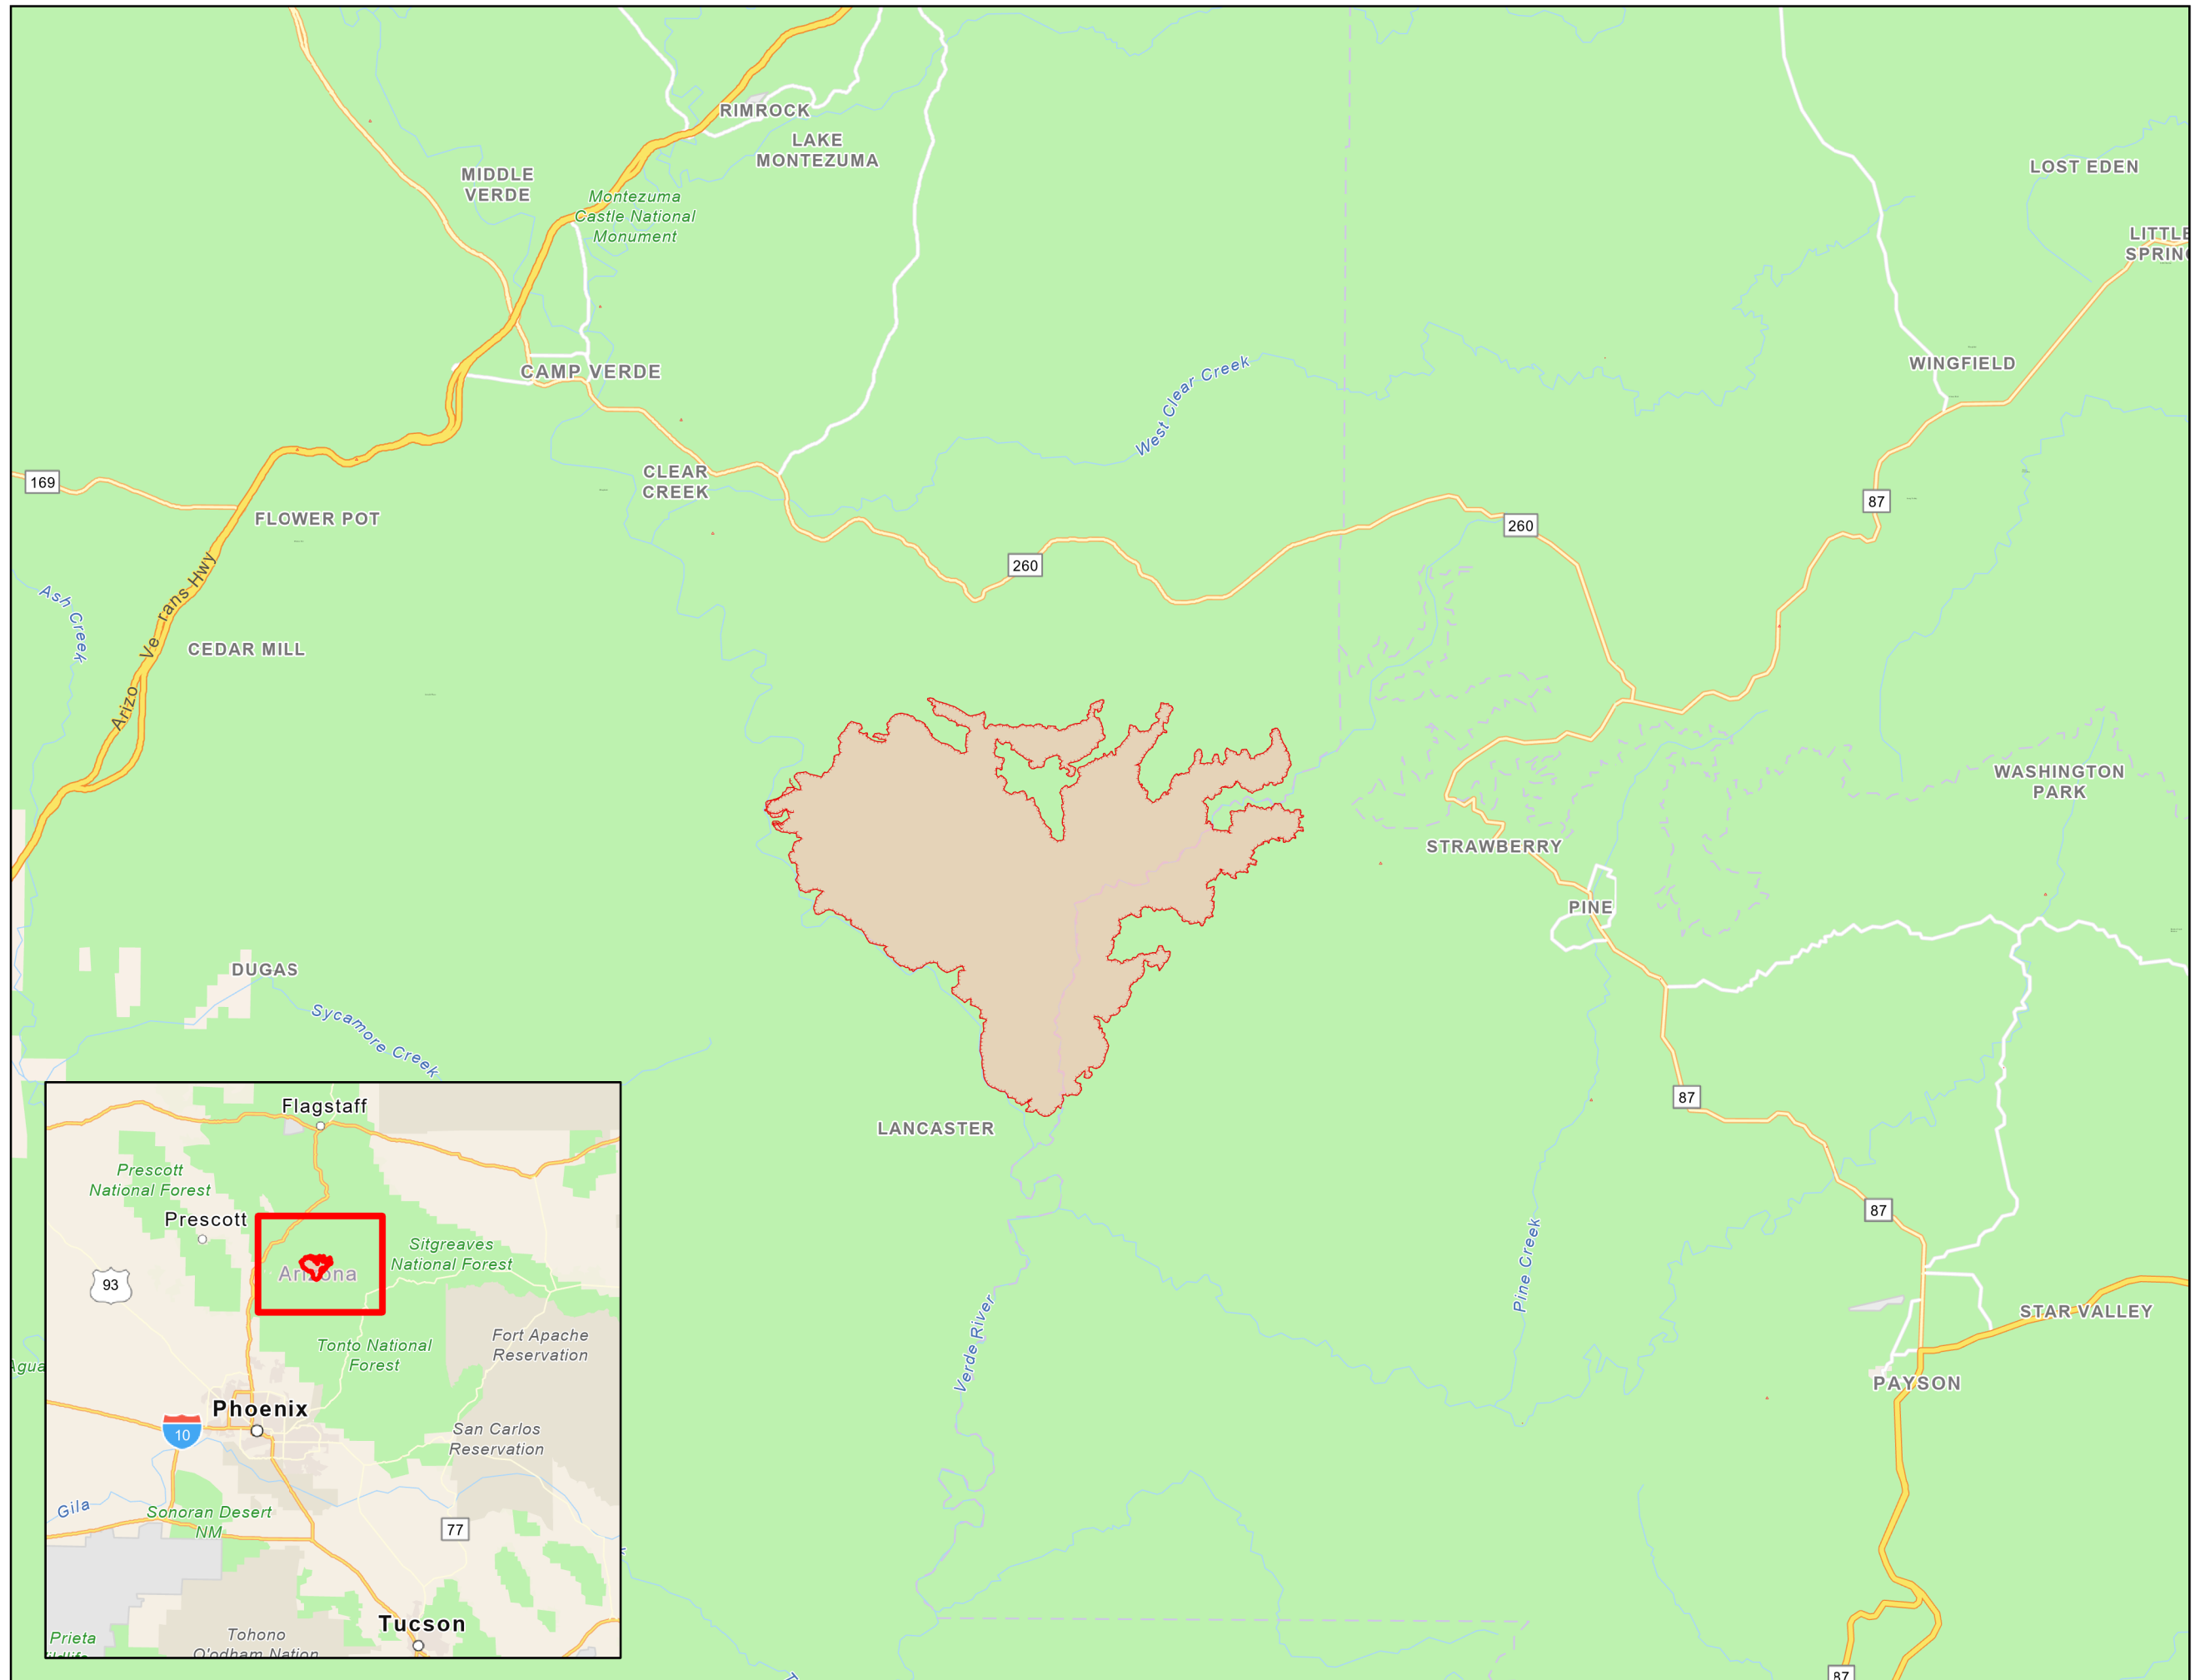

PIO Map

Backbone
AZ-COF000642
06/22/2021

34,180 acres at 6/21/2021 13:15

- Fire Edge
- Wildfire Daily Fire Perimeter

NAD 1983 UTM Zone 12N

Map Created 6/22/2021 6:26 AM by Admin