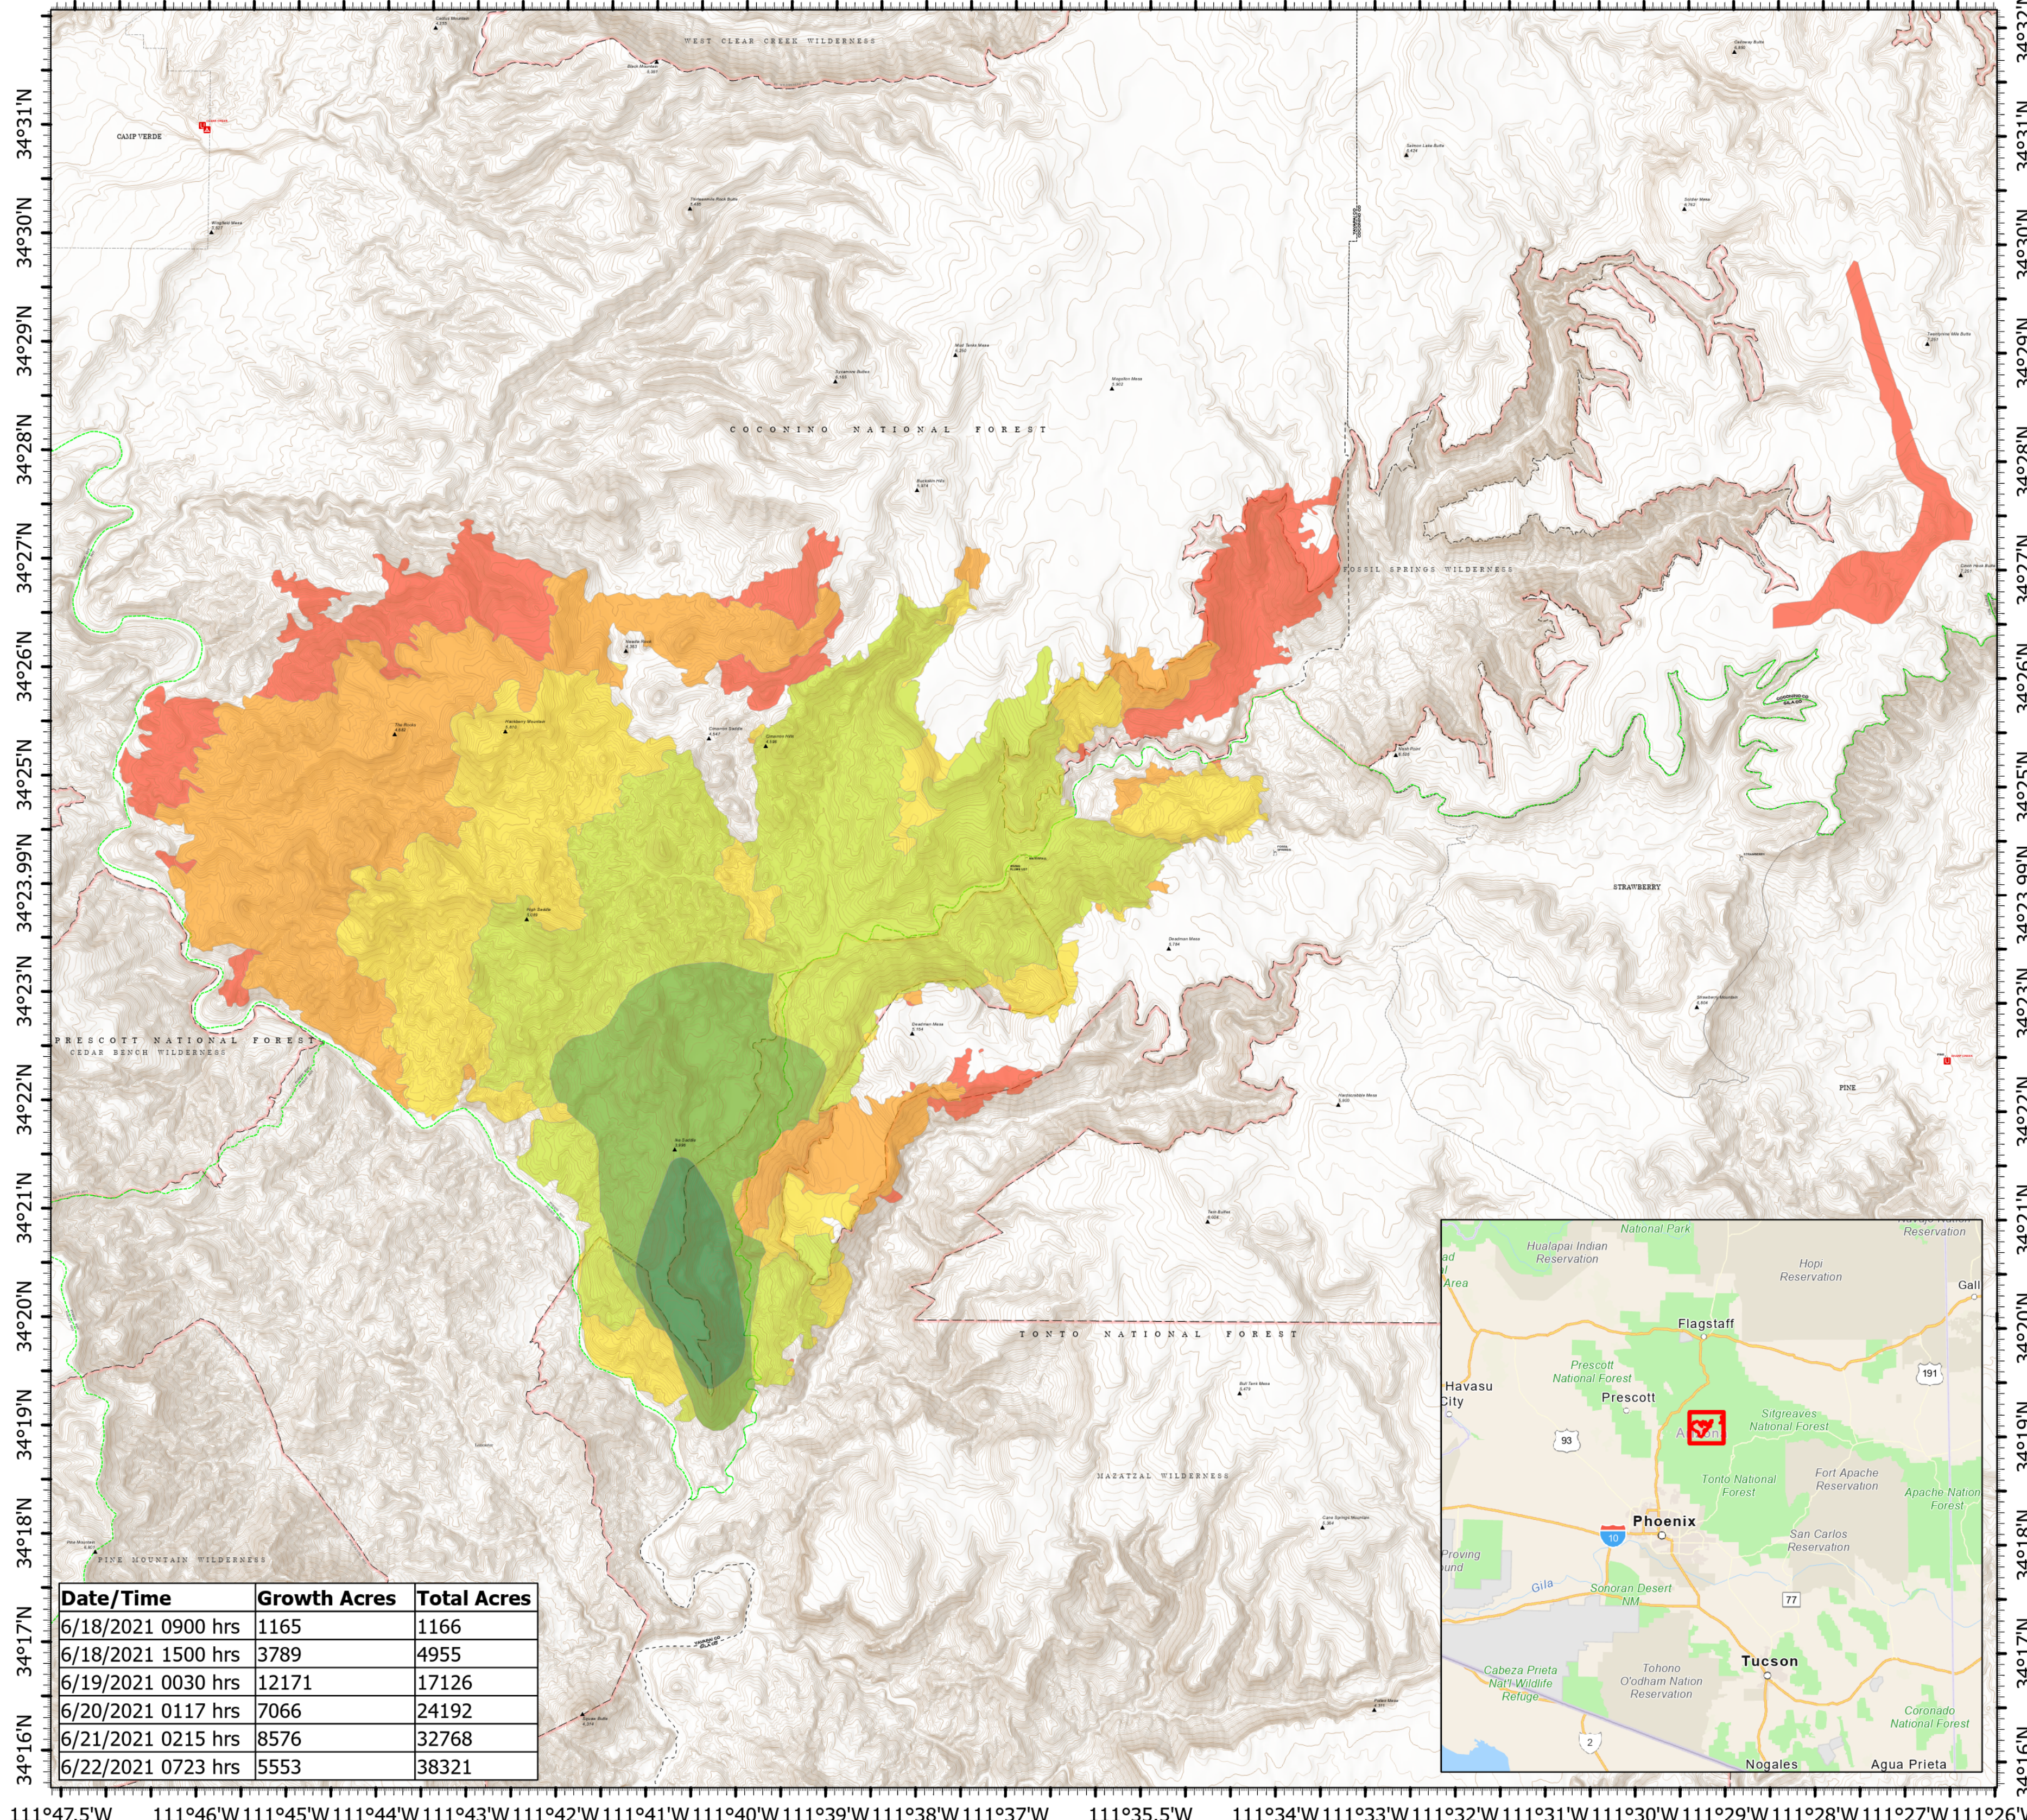

Progression Map

Backbone
AZ-COF000642
06/23/2021

38,321 acres at 6/21/2022 07:23

- 6/18/2021 0900 hrs
- 6/18/2021 1500 hrs
- 6/19/2021 0030 hrs
- 6/20/2021 0117 hrs
- 6/21/2021 0215 hrs
- 6/22/2021 0723 hrs
- Administrative FS Boundary
- FS Wilderness Boundary

NAD 1983 UTM Zone 12N
Map Created 6/23/2021 3:50 PM by Admin

Date/Time	Growth Acres	Total Acres
6/18/2021 0900 hrs	1165	1166
6/18/2021 1500 hrs	3789	4955
6/19/2021 0030 hrs	12171	17126
6/20/2021 0117 hrs	7066	24192
6/21/2021 0215 hrs	8576	32768
6/22/2021 0723 hrs	5553	38321