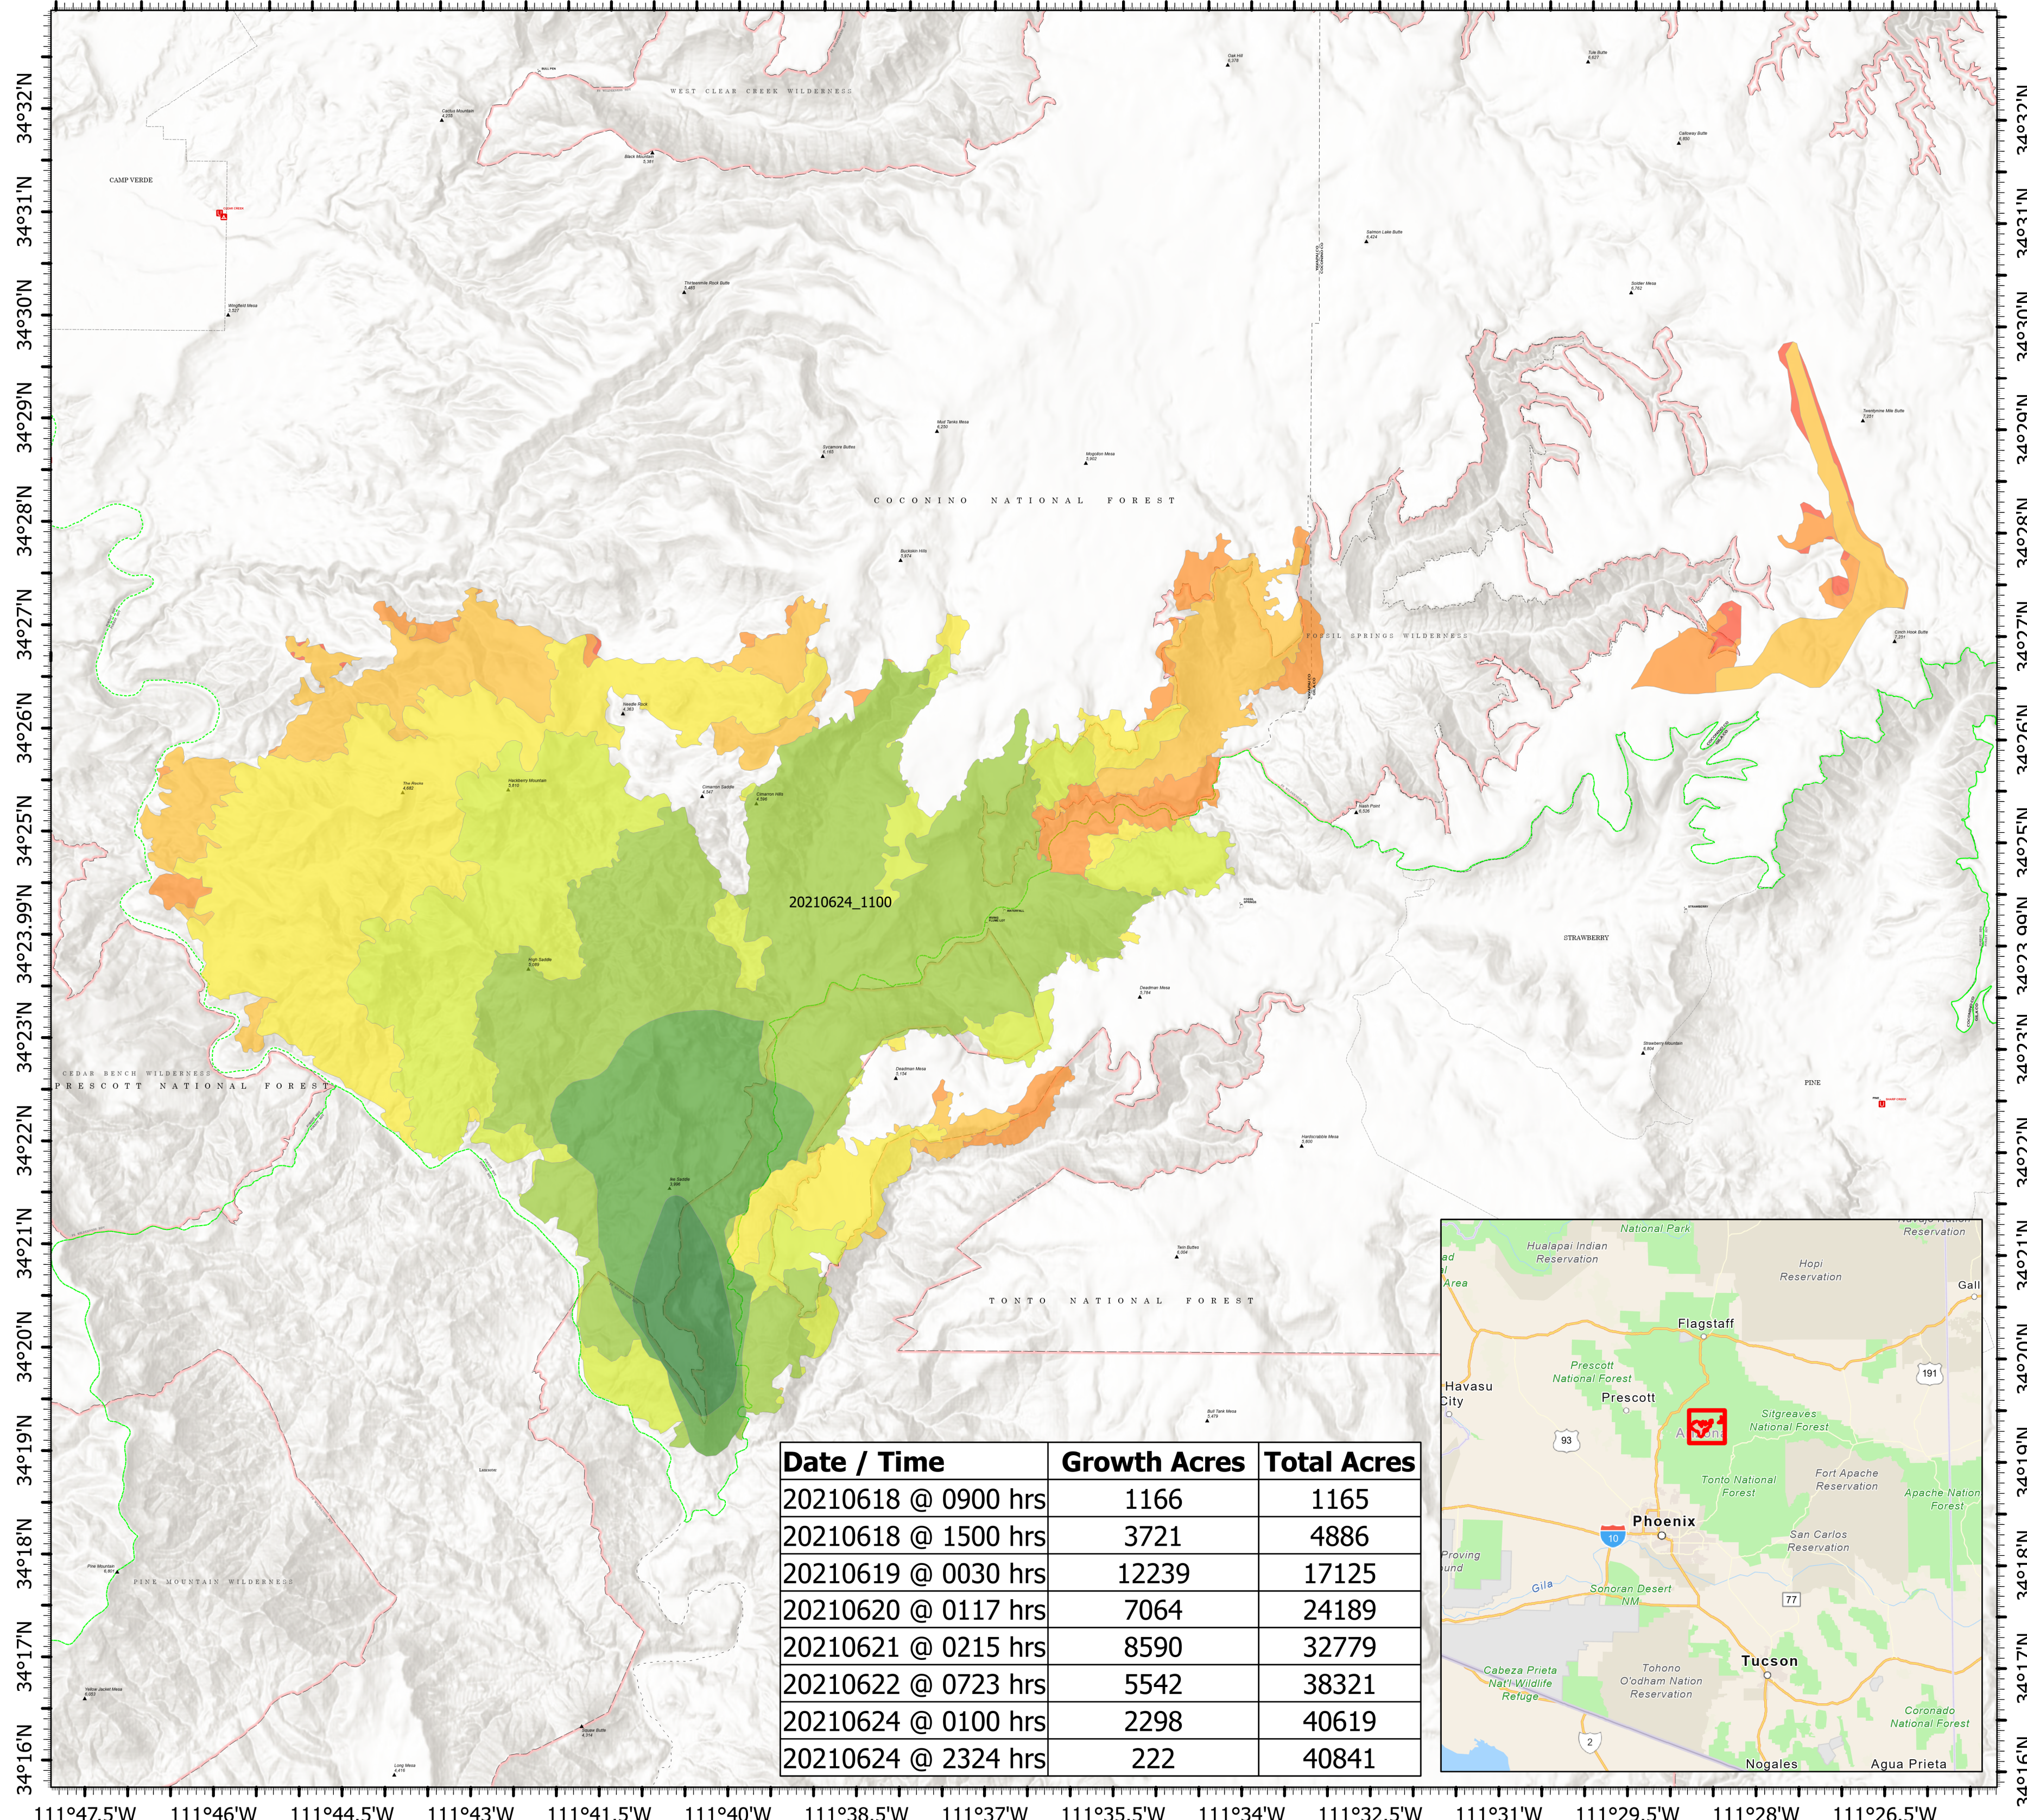

Progression Map

Backbone
AZ-COF000642
06/25/2021

40,841 acres at 6/24/2021 23:00

Administrative FS Boundary

FS Wilderness Boundary

- 20210618 @ 0900 hrs
- 20210618 @ 1500 hrs
- 20210619 @ 0030 hrs
- 20210620 @ 0117 hrs
- 20210621 @ 0215 hrs
- 20210622 @ 0723 hrs
- 20210624 @ 0100 hrs
- 20210624 @ 2324 hrs

NAD 1983 UTM Zone 12N
Map Created 6/25/2021 2:09 PM by R3 RIST

Date / Time	Growth Acres	Total Acres
20210618 @ 0900 hrs	1166	1165
20210618 @ 1500 hrs	3721	4886
20210619 @ 0030 hrs	12239	17125
20210620 @ 0117 hrs	7064	24189
20210621 @ 0215 hrs	8590	32779
20210622 @ 0723 hrs	5542	38321
20210624 @ 0100 hrs	2298	40619
20210624 @ 2324 hrs	222	40841