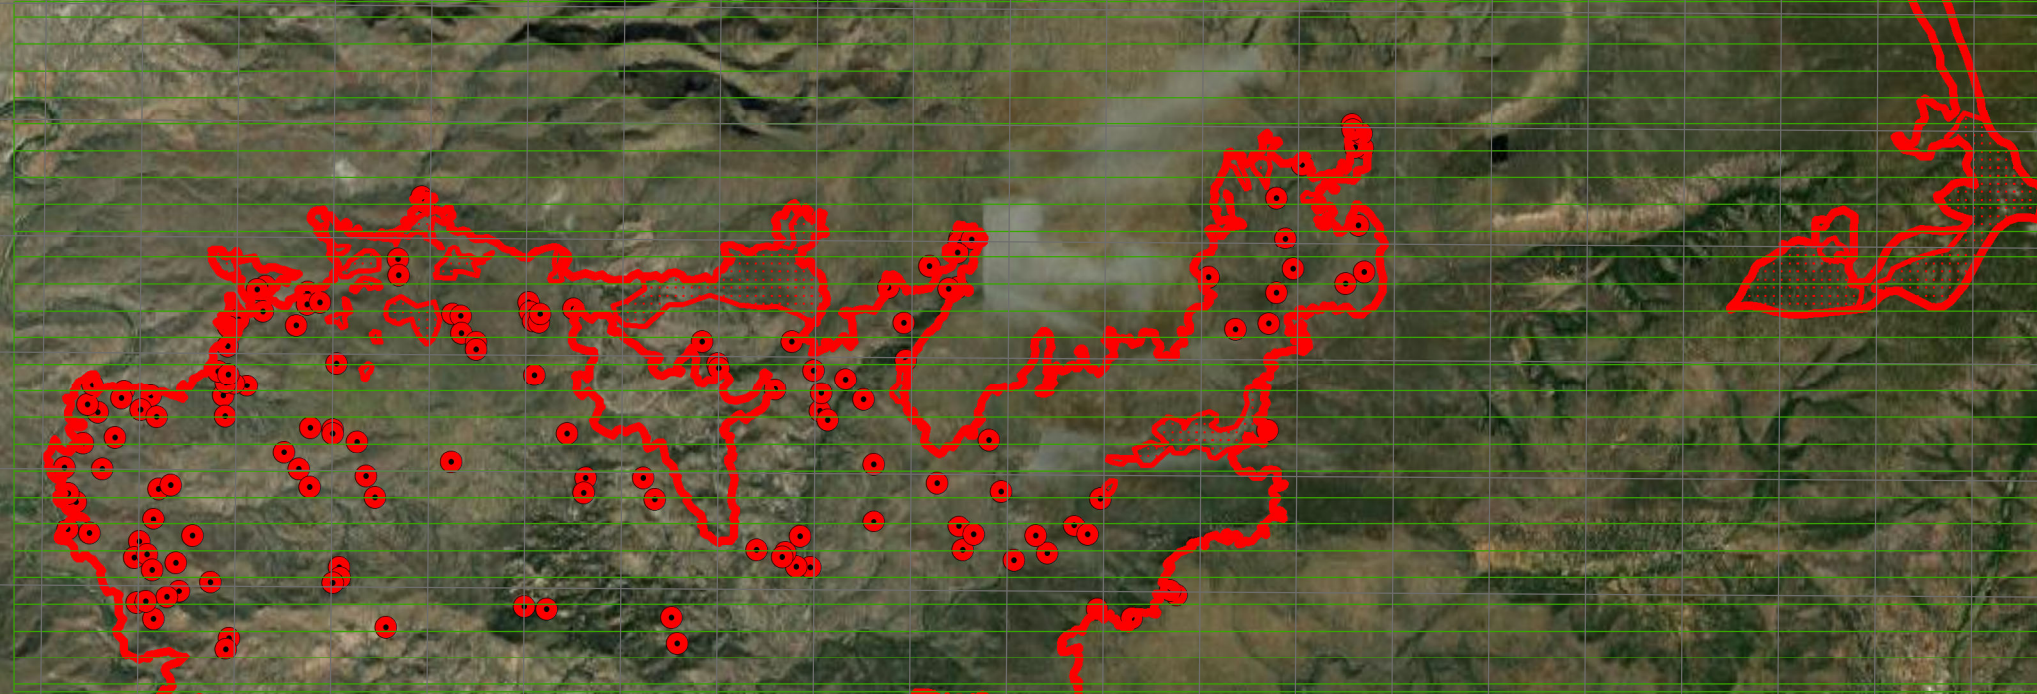

Backbone and Snake Infrared Map

Infrared Map: 06/26/2021
Imagery Date: 06/25/2021
Imagery Time: 2207 AST
Backbone Interpreted Total Acres: 40,826
Snake Interpreted Total Acres: 113
IRIN: Hillary Hudson

N

0 1 2 4 Miles

- Area Covered by IR Flight
- Isolated Heat
- Intense Heat
- Scattered Heat
- Heat Perimeter