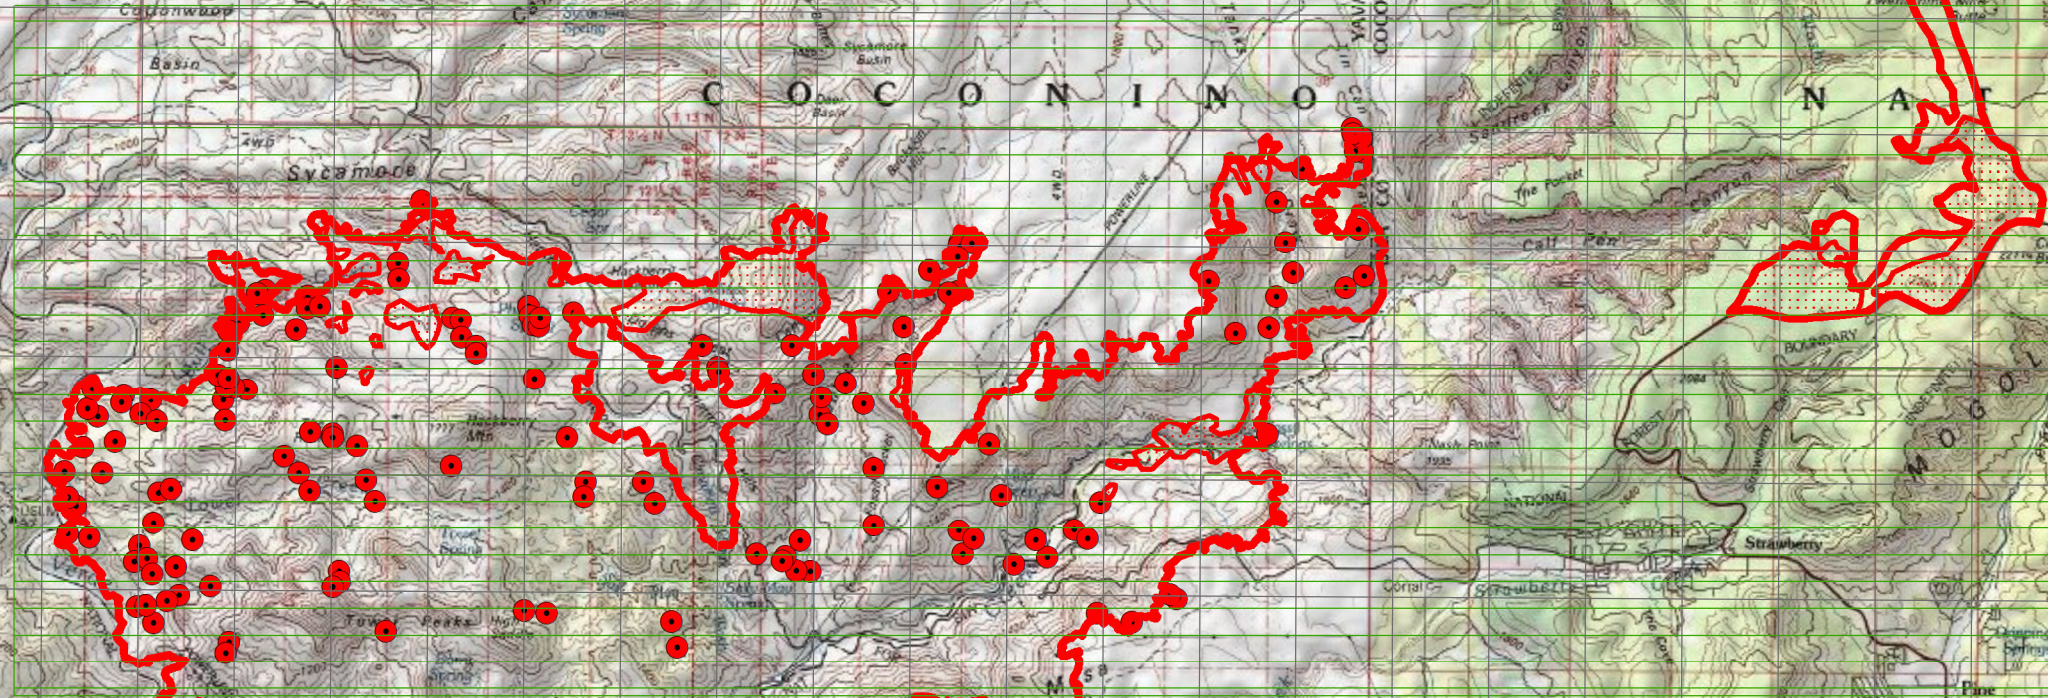

Backbone and Snake Infrared Map

Infrared Map: 06/26/2021
Imagery Date: 06/25/2021
Imagery Time: 2207 AST
Backbone Interpreted Total Acres: 40,826
Snake Interpreted Total Acres: 113
IRIN: Hillary Hudson

NATIONAL INFRARED OPERATIONS

Area Covered by IR Flight (Green outline)

Isolated Heat (Red dot)

Intense Heat (Diagonal hatching)

Scattered Heat (Dotted pattern)

Heat Perimeter (Red outline)

Miles
0 1 2 4