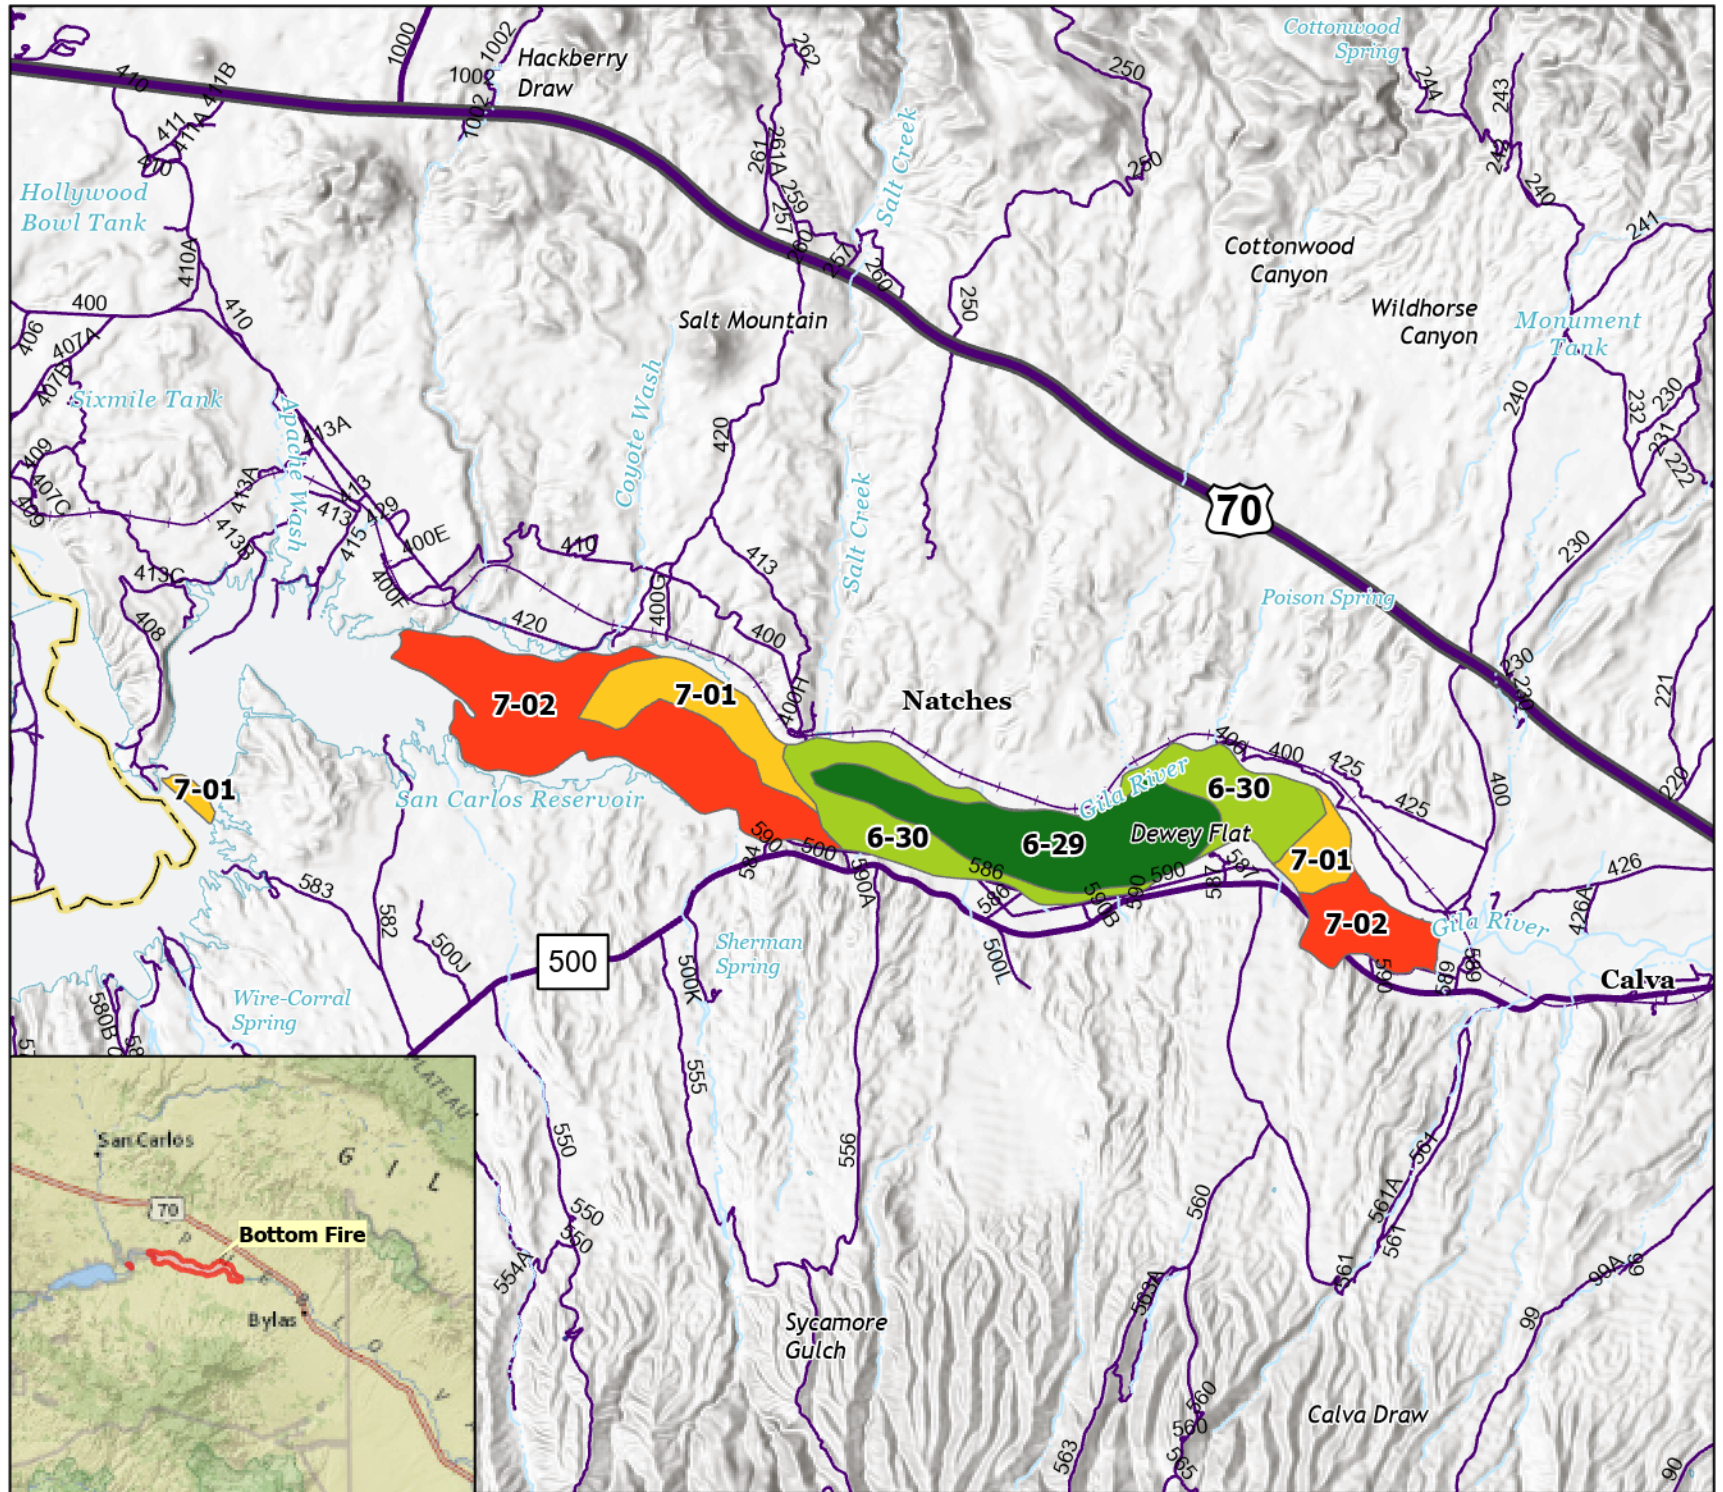

PROGRESSION

Bottom
AZ-SCA-001674
7/3/2021

4,655 acres at 07/02/2021 12:00

- TNM Derived Names
- County or Equivalent
- Highway
- Other Road
- Railroads
- 2021-06-29 1,072 acres
- 2021-06-30 1,074 acres
- 2021-07-01 681 acres
- 2021-07-02 1,8,28 acres

Miles
0 1 2

Kilometers
0 1 2

1:100,000 -
7/3/2021 1325
Acres from GPS Flight
North American 1983 Datum, Lat,Long Grid