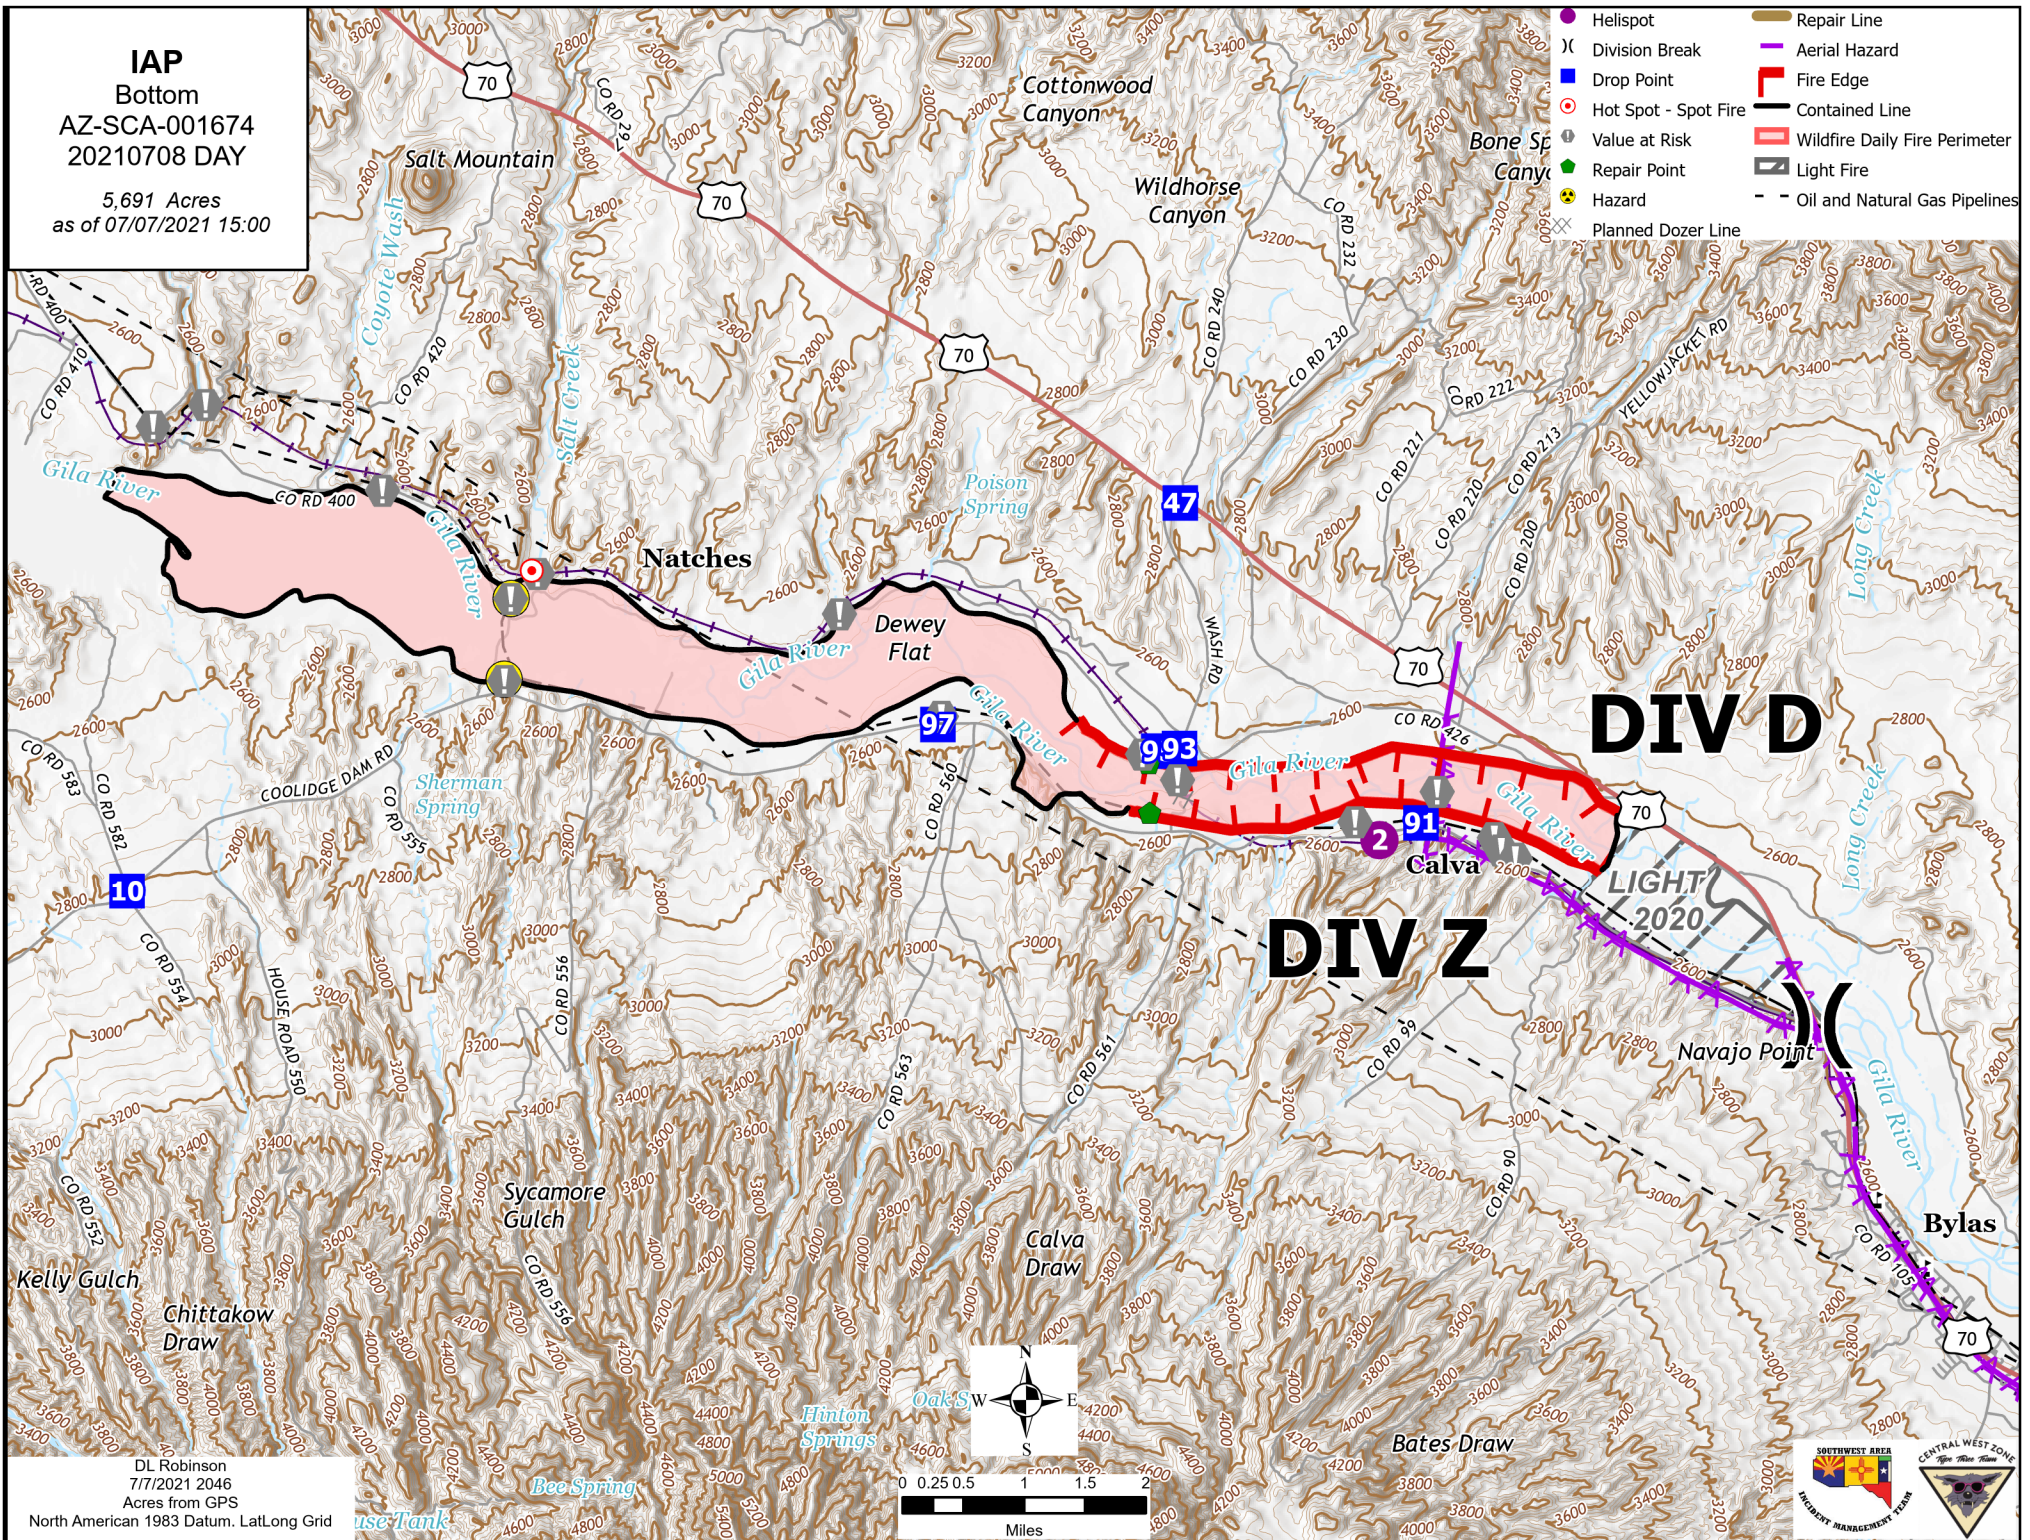

IAP
 Bottom
 AZ-SCA-001674
 20210708 DAY
 5,691 Acres
 as of 07/07/2021 15:00

DL Robinson
 7/7/2021 2046
 Acres from GPS
 North American 1983 Datum. LatLong Grid

useTank