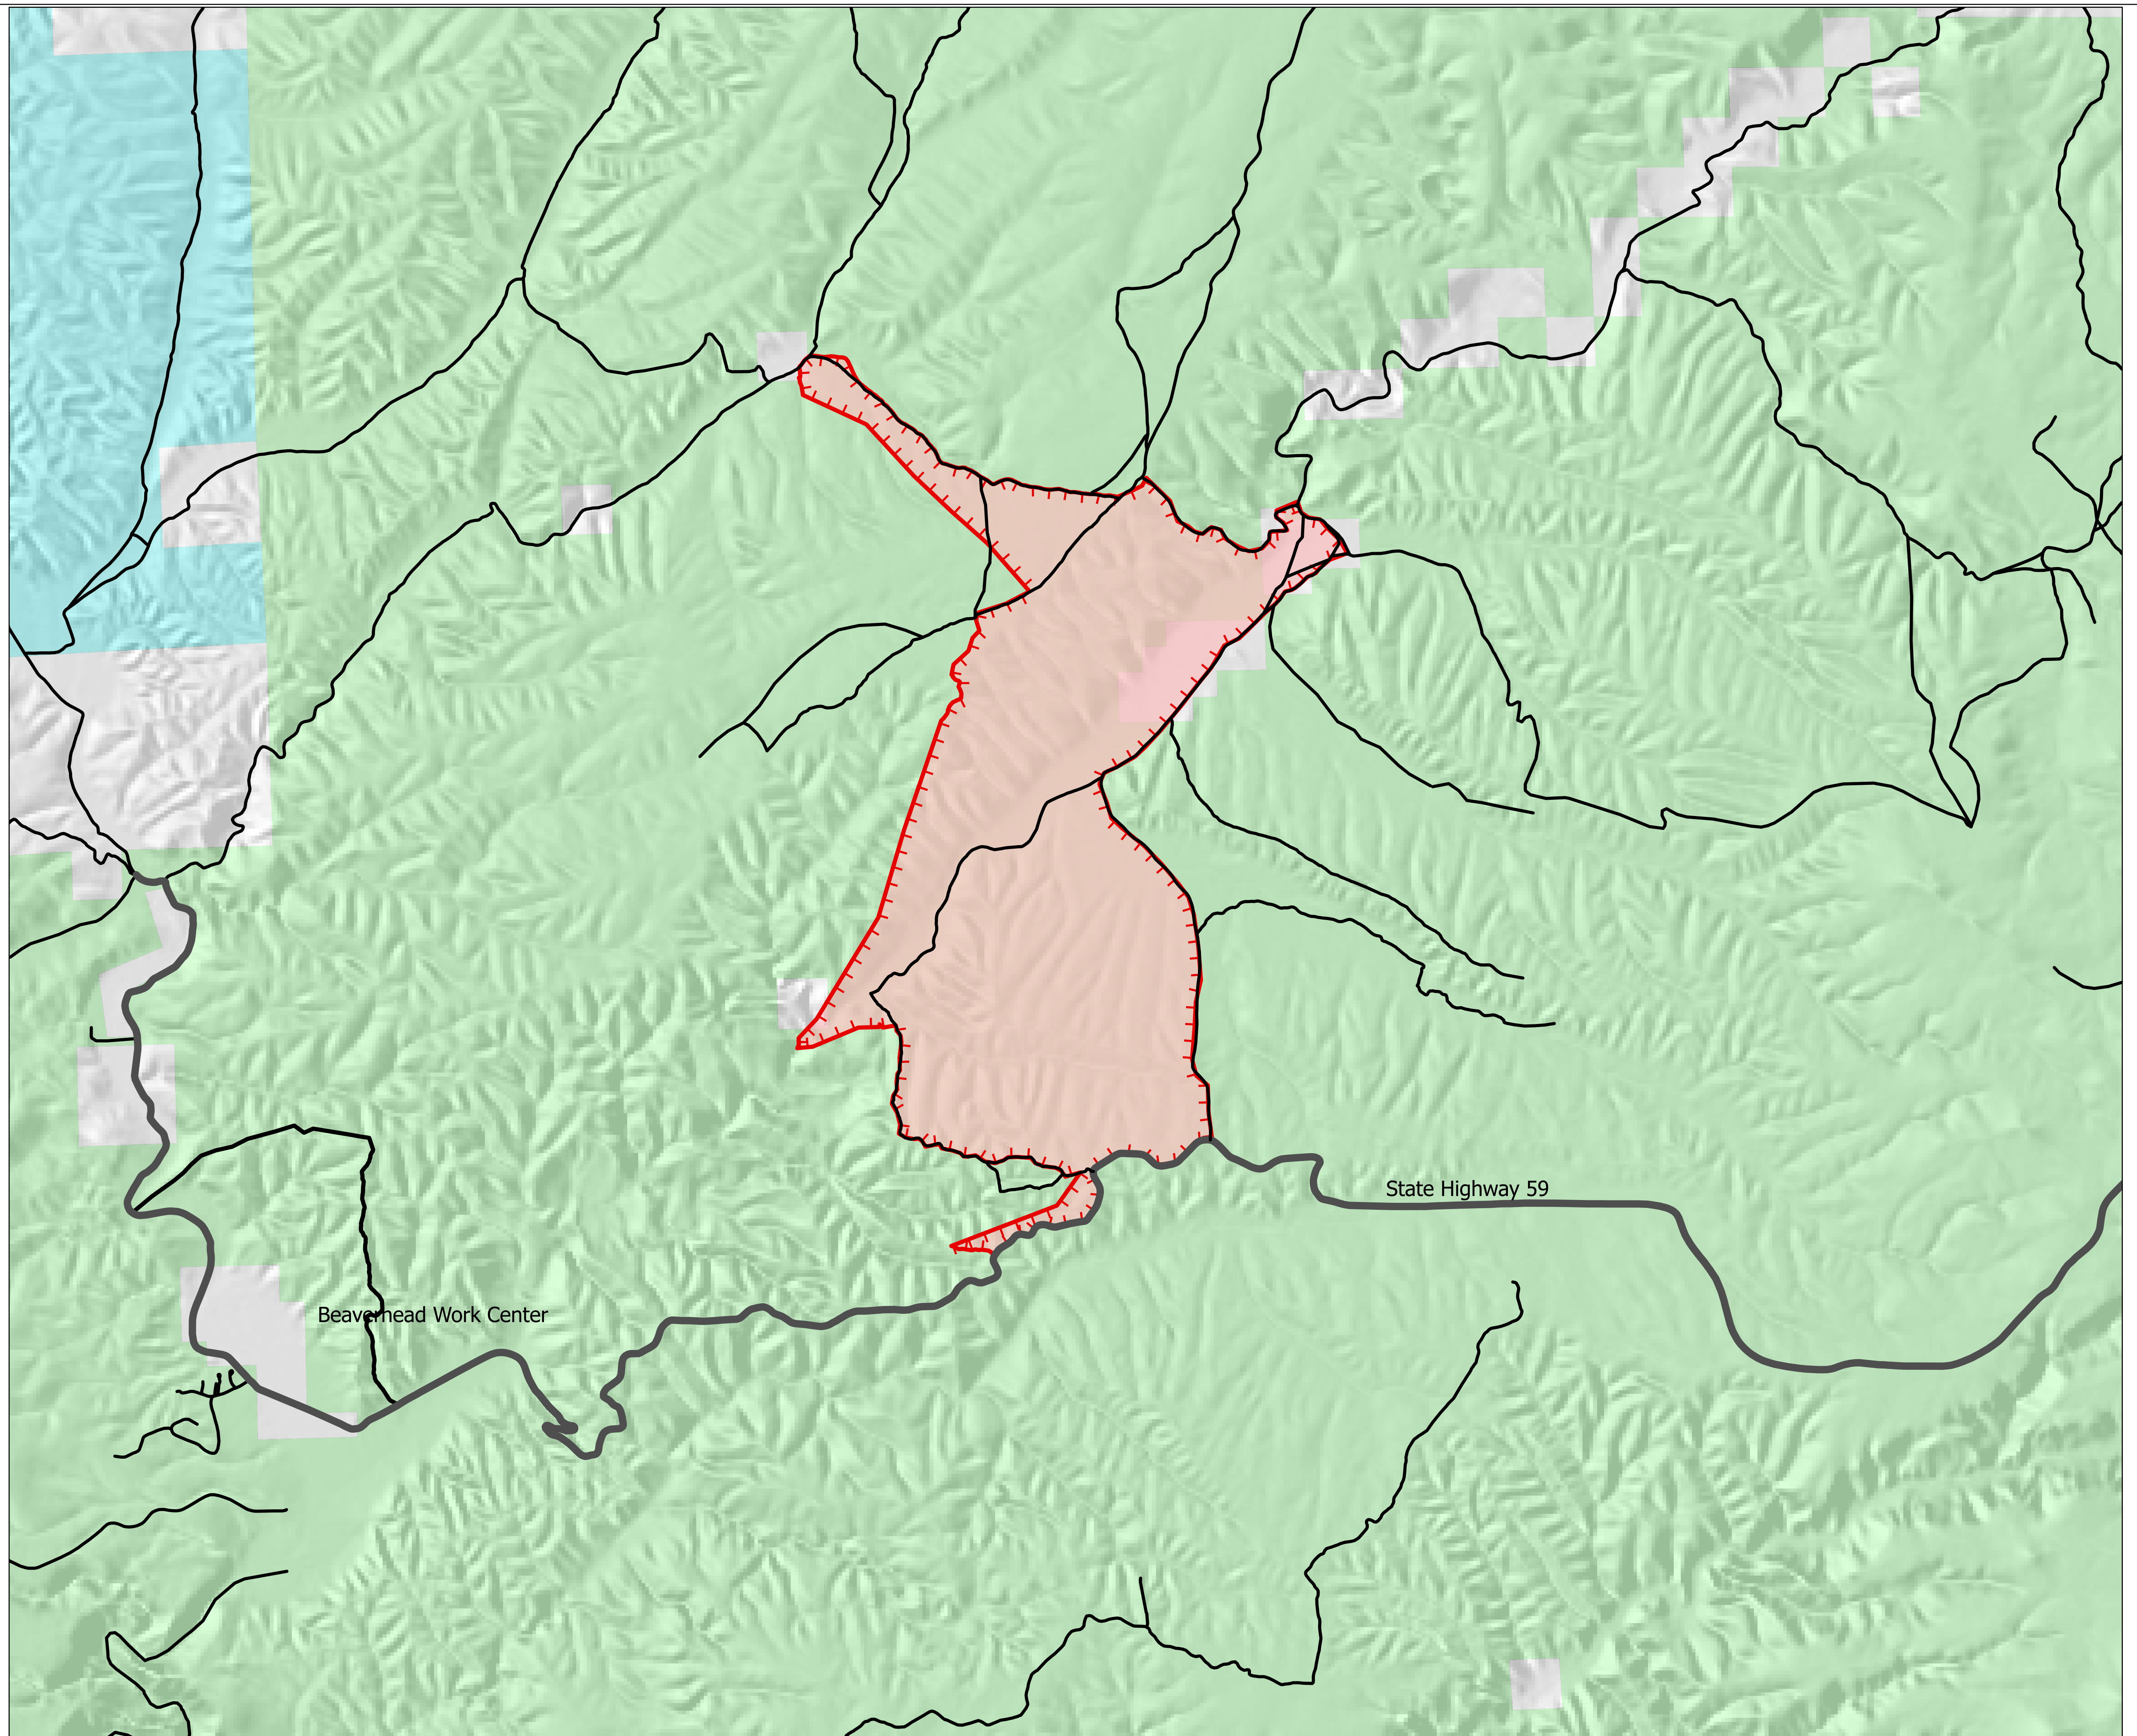

# Public Information Map

Doagy  
NMGNF000247  
7/20/2021

5,325 acres at 5/19/2021 1400

- State Hwy 59
- Roads
- Fire Edge
- Contained Line
- Wildfire Daily Fire Perimeter
- US Forest Service
- Private
- State

Beaverhead Work Center

State Highway 59

0 0.25 0.5 1 Miles