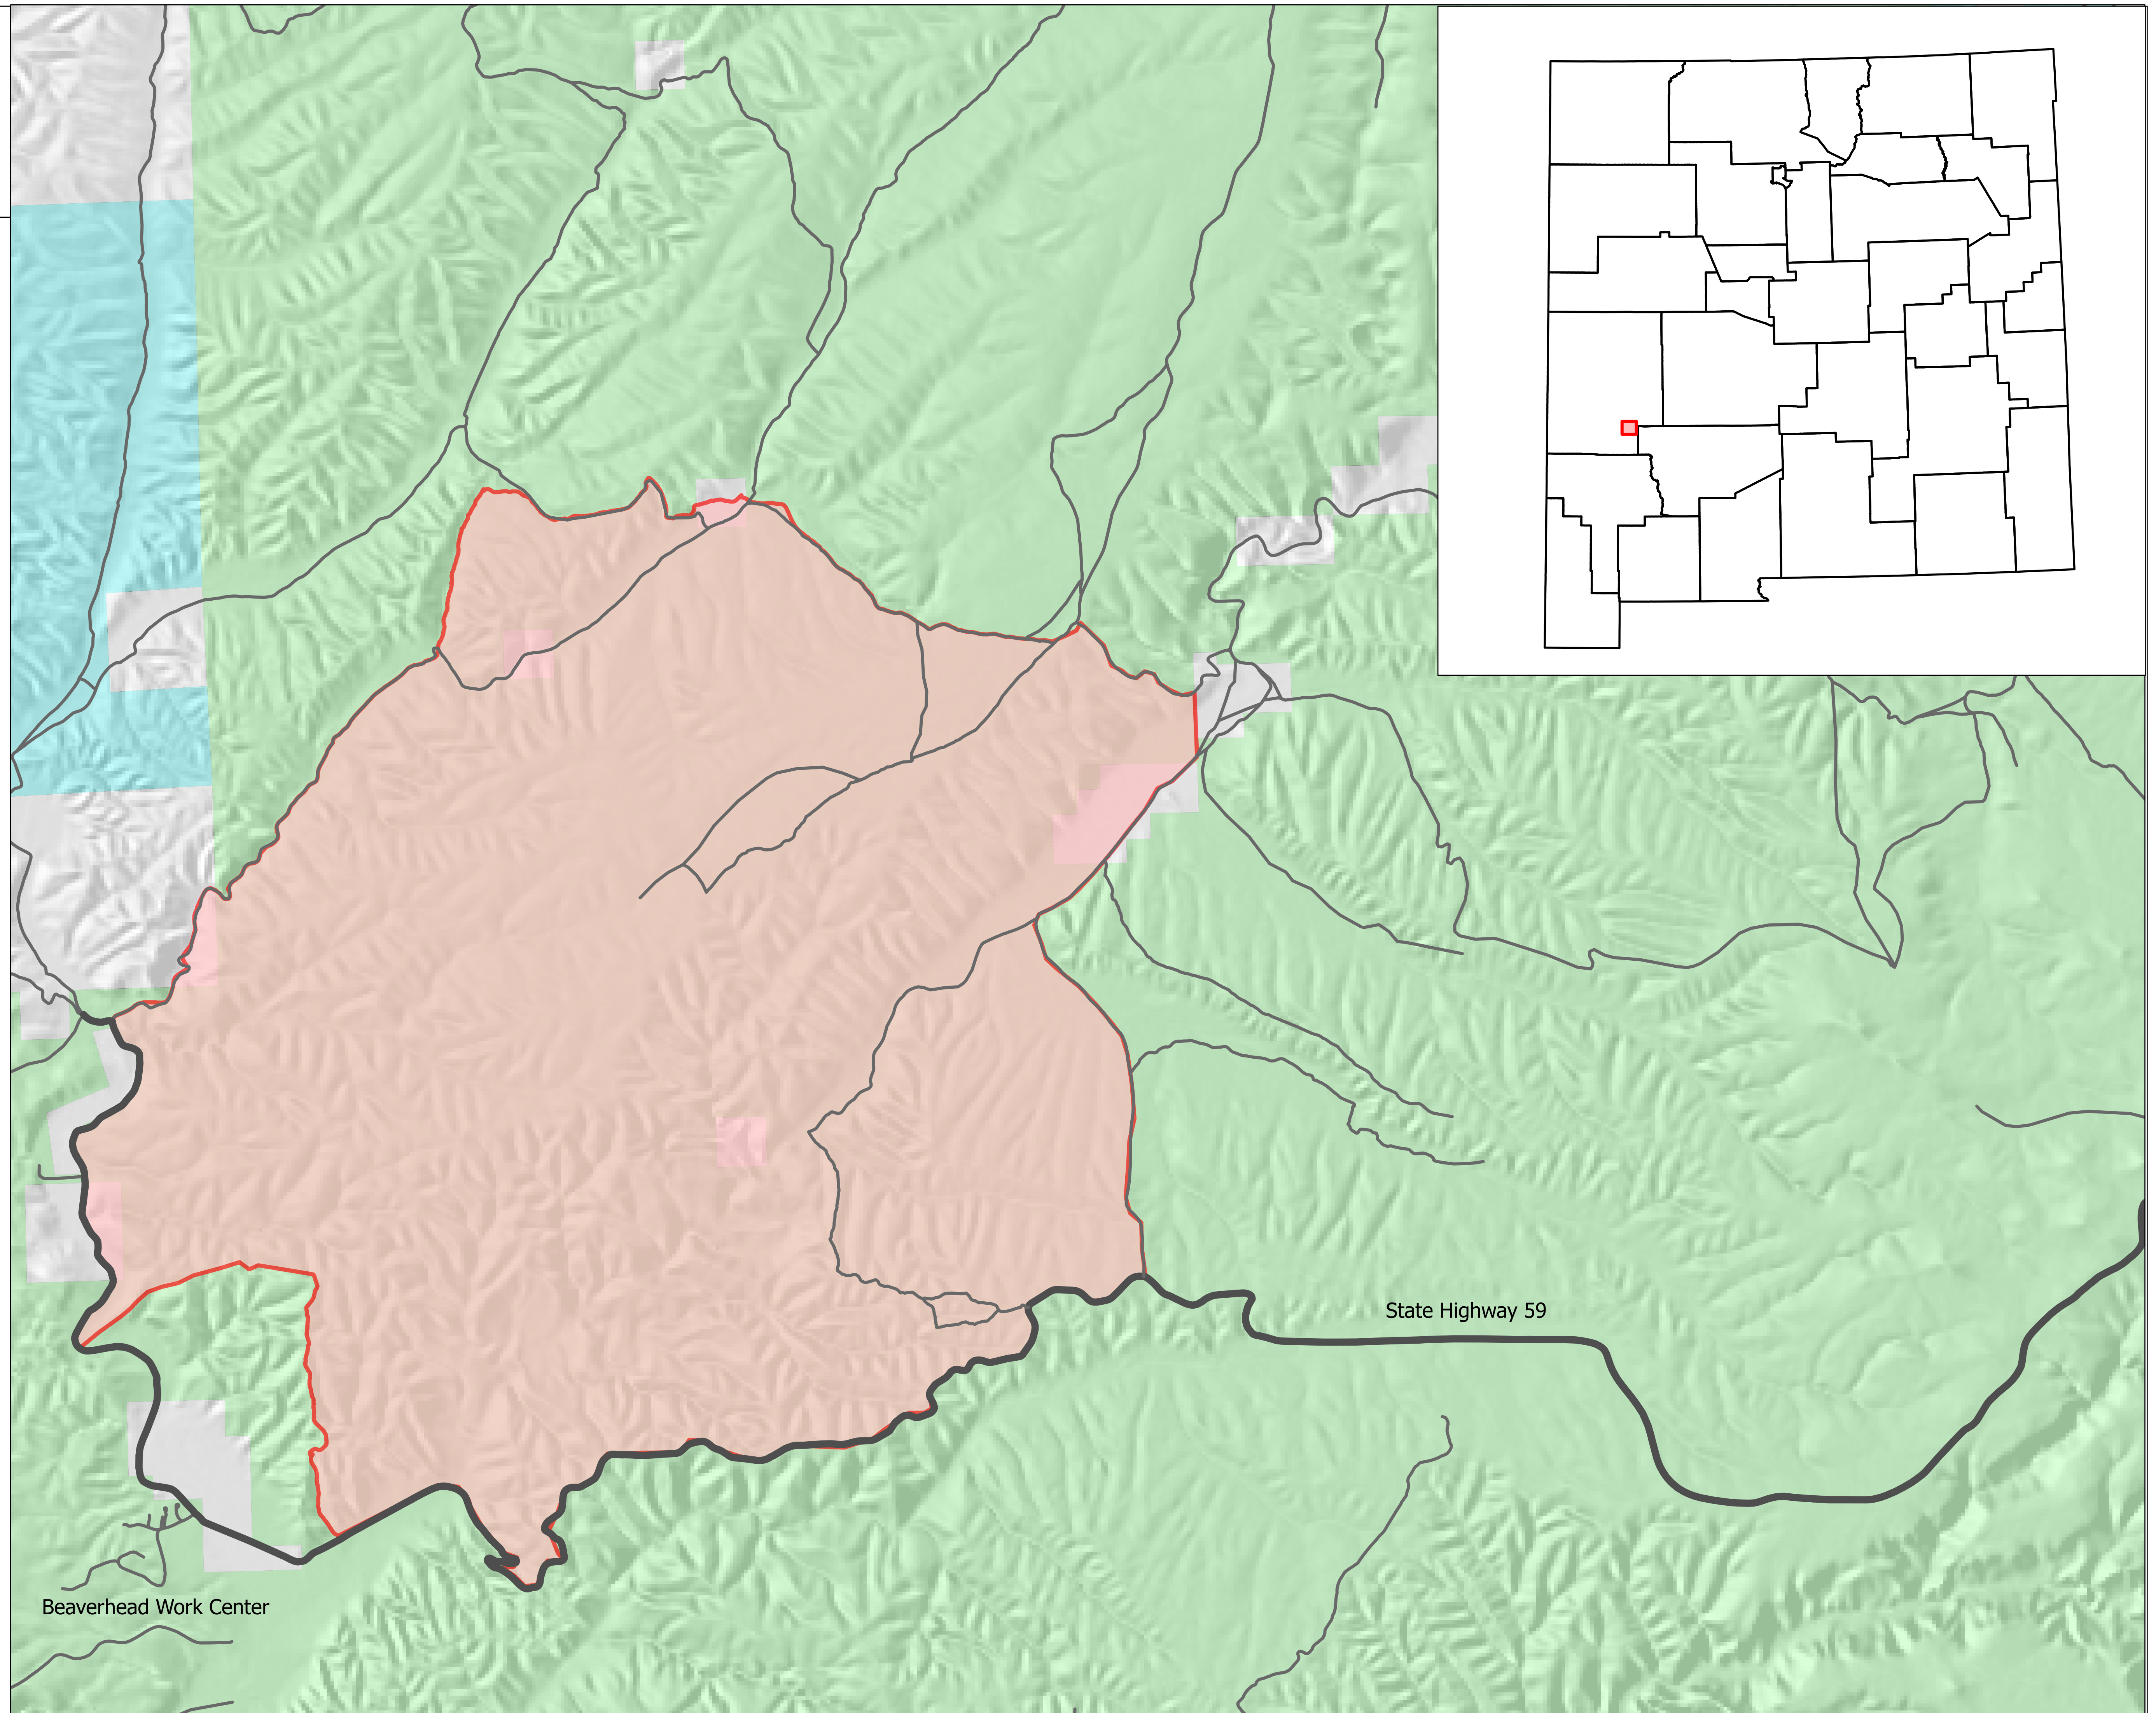

Public Information Map

Doagy
NMGNF000247
7/23/2021

12785 acres at 5/22/2021 1745

- Wildfire Daily Fire Perimeter
- State Hwy 59
- Roads
- US Forest Service
- Private
- State

State Highway 59

Beaverhead Work Center