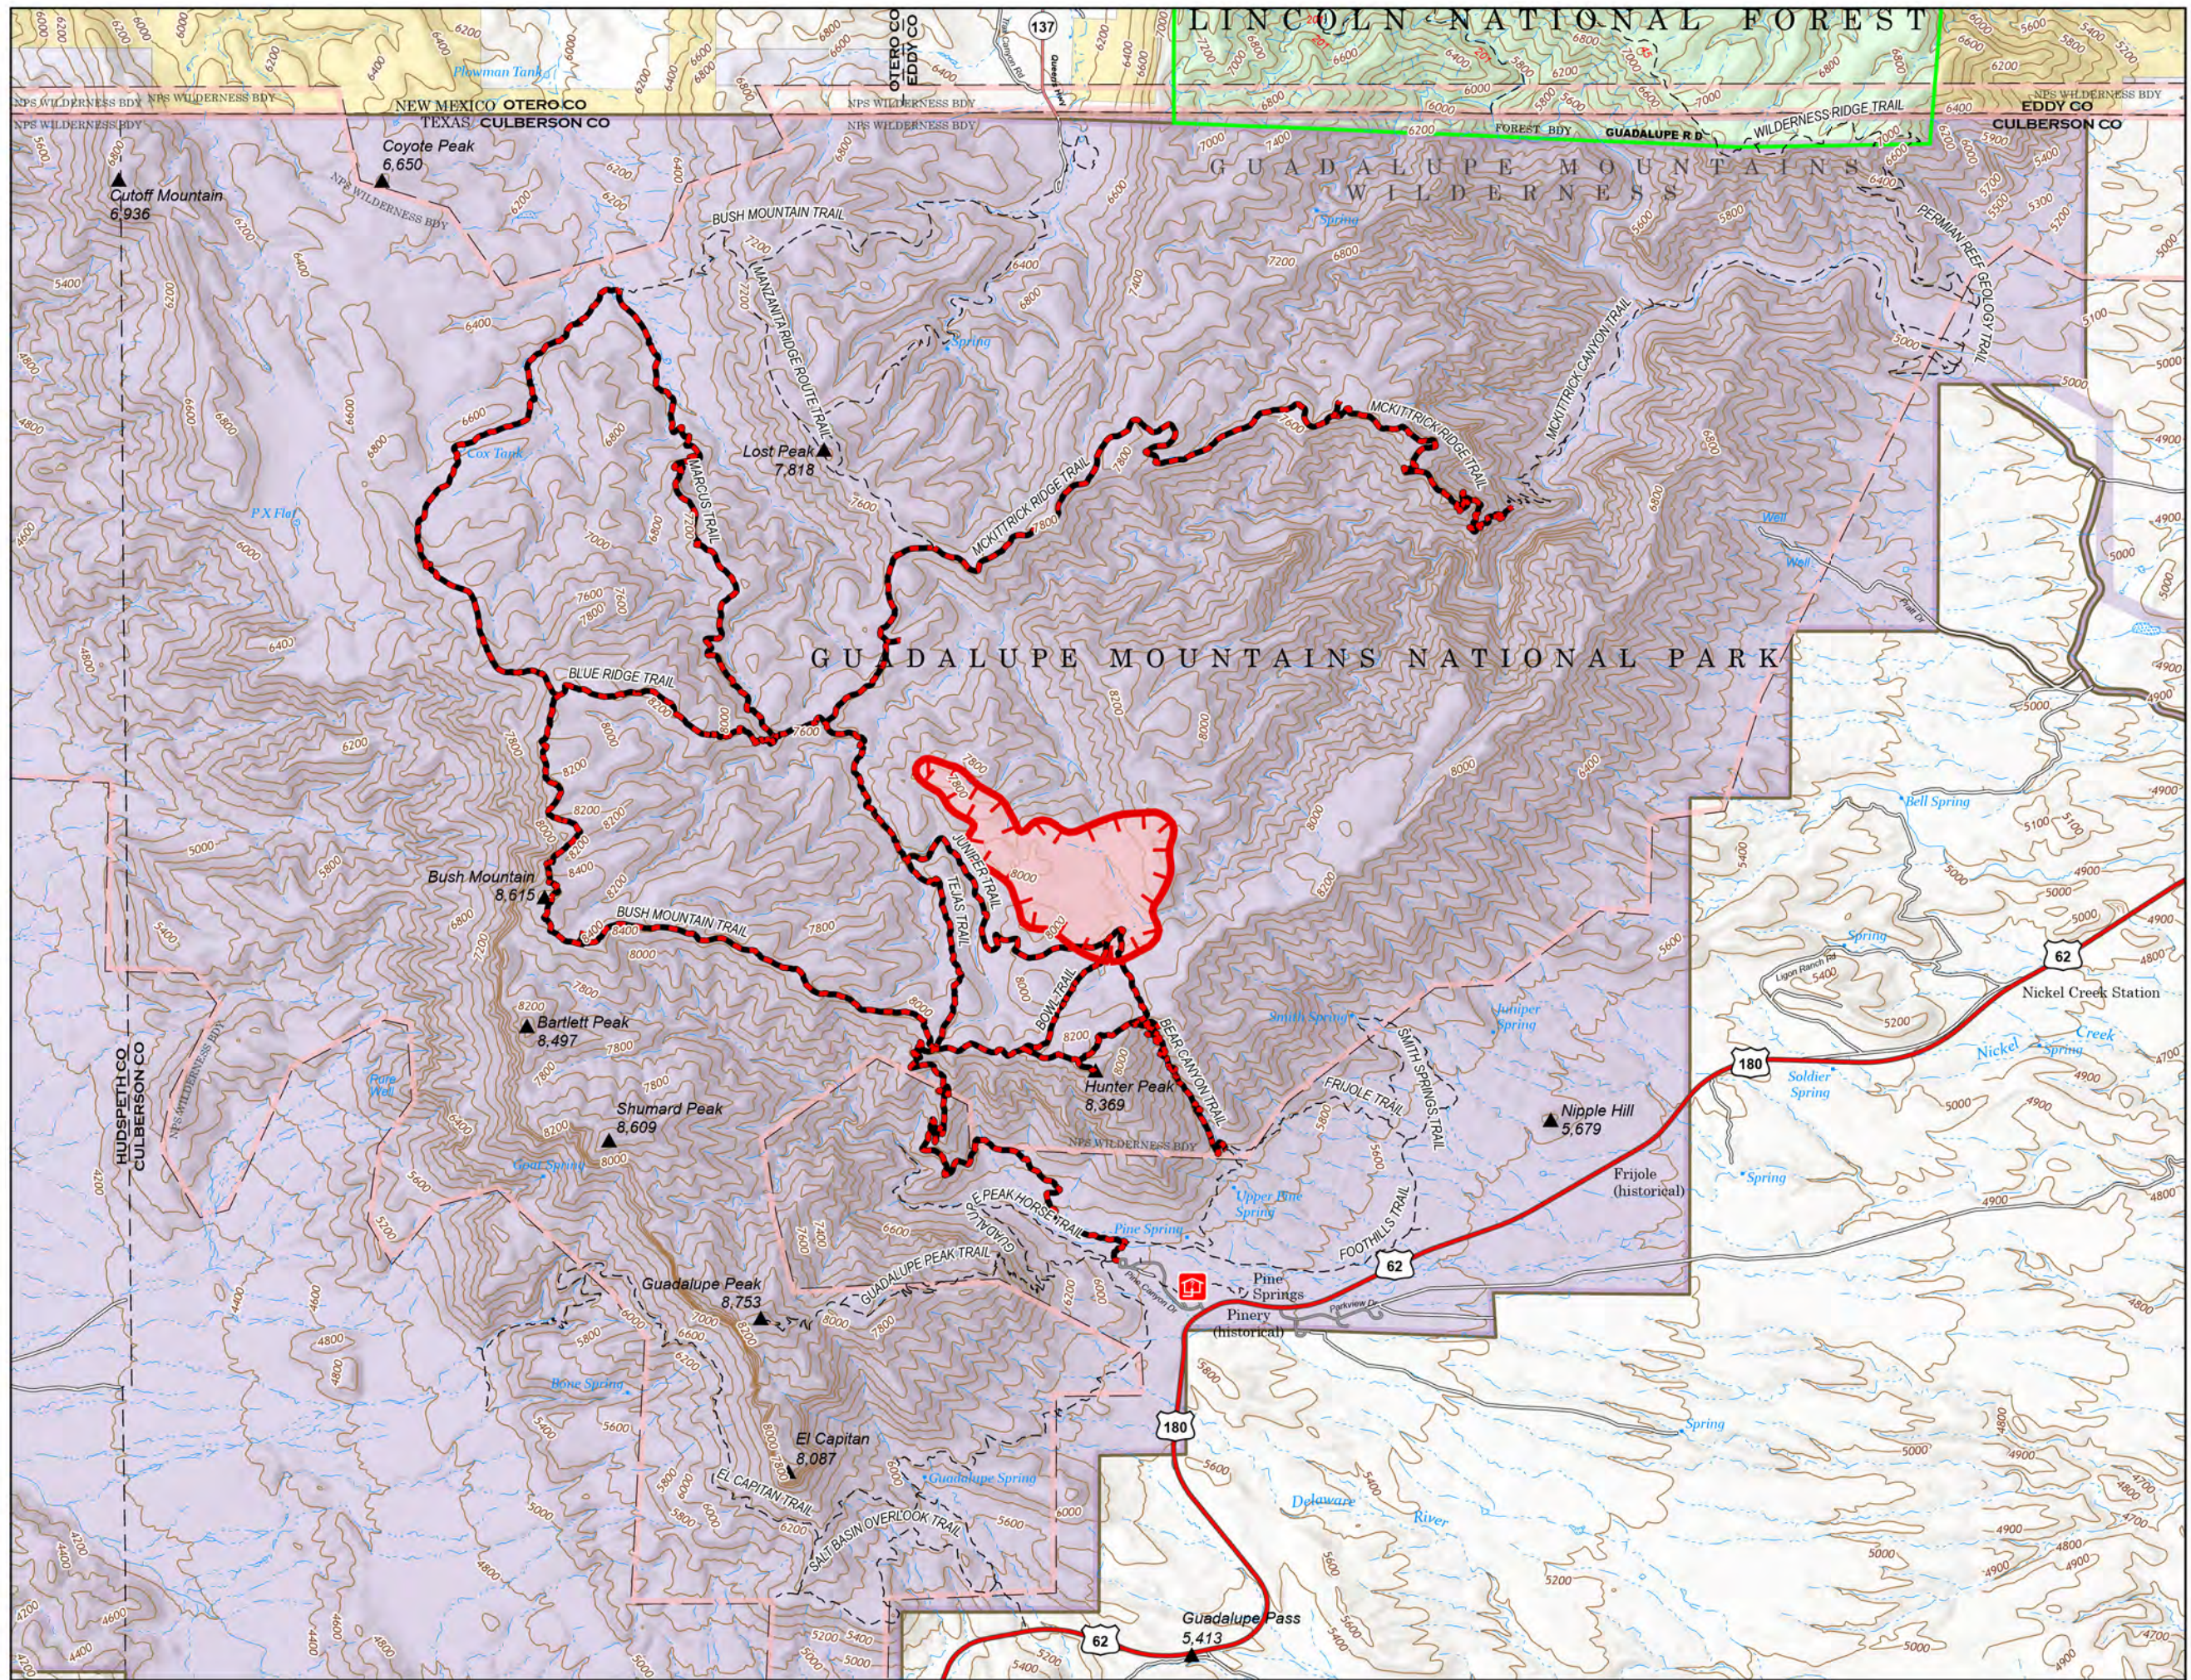

# Public Information

Dog  
TXGUP-159  
5/20/2021

472 acres at 20210520

- Closed Trails
- Wildfire Daily Fire Perimeter
- Fire Edge
- Guadalupe Mountains NP Boundary
- Guadalupe Mountains Wilderness Boundary
- Pine Springs Visitor Center
- US Primary Route
- State Secondary Route
- Trail

5/20/2021 1830

North American 1983 Datum, LatLong Grid