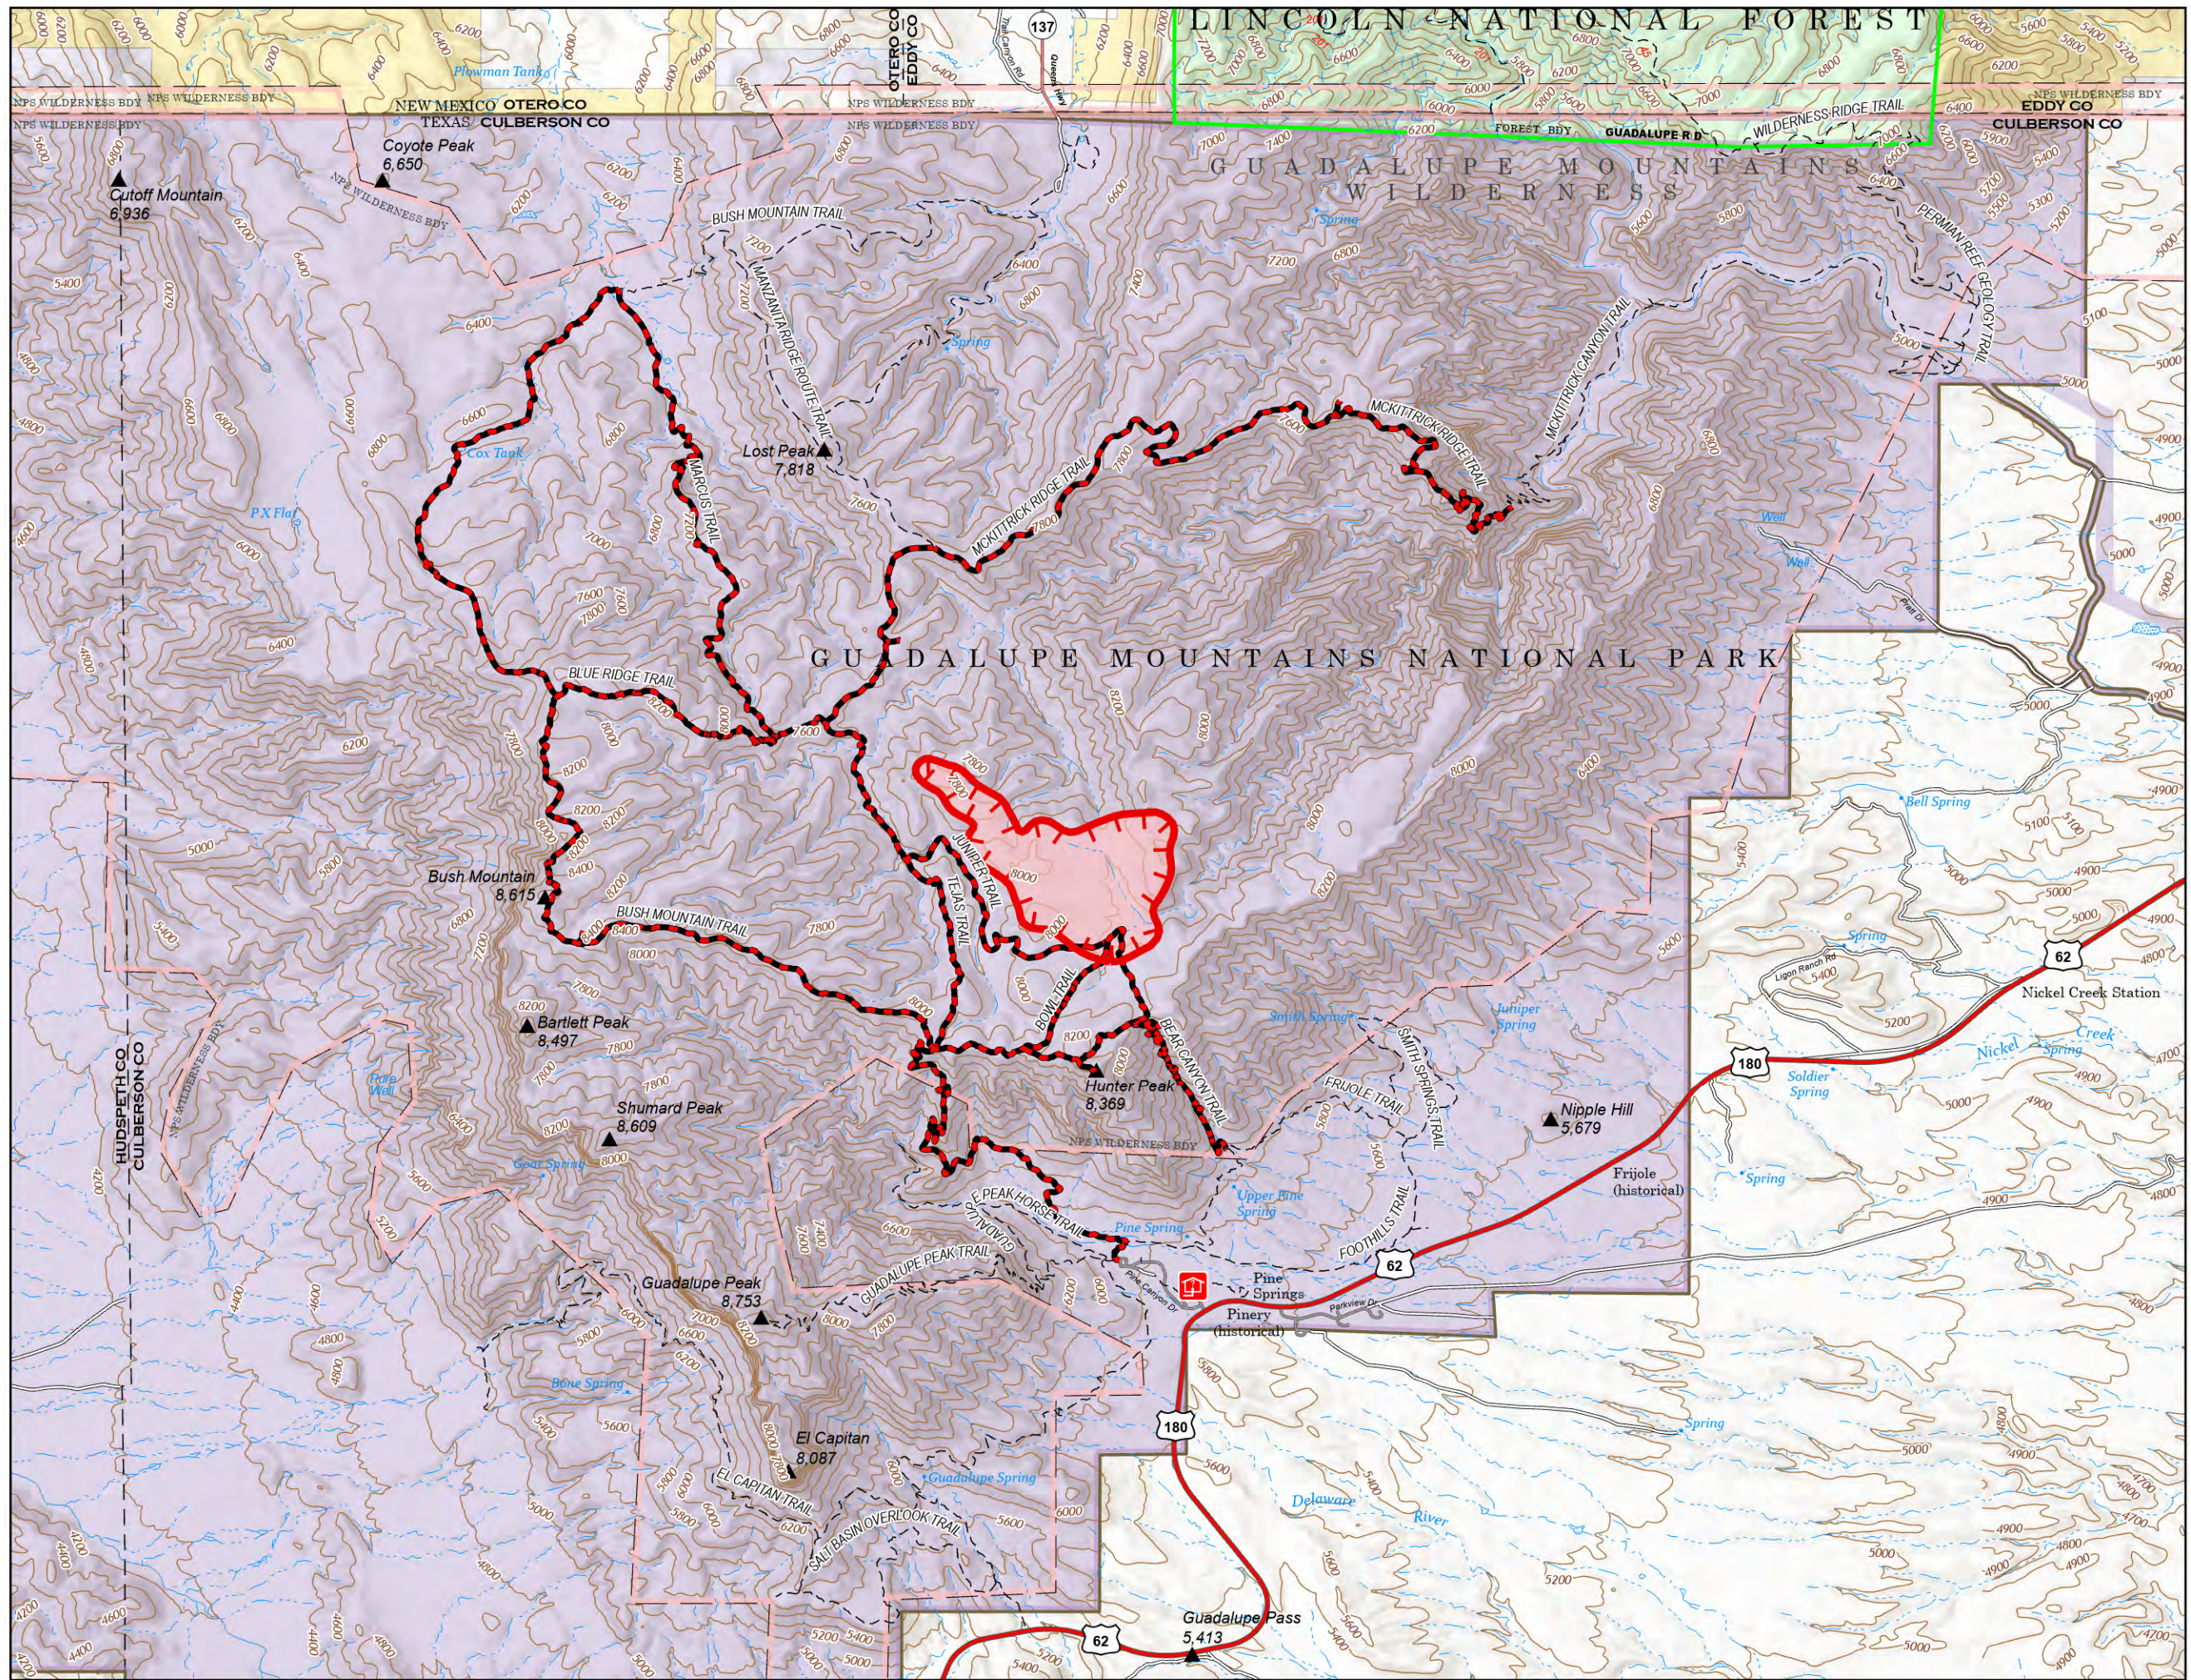

Public Information

Dog
TXGUP-159
5/21/2021

472 acres at 20210520

- Closed Trails
- Wildfire Daily Fire Perimeter
- Fire Edge
- Guadalupe Mountains NP Boundary
- Guadalupe Mountains Wilderness Boundary
- Pine Springs Visitor Center
- US Primary Route
- State Secondary Route
- Trail

5/20/2021 1924

North American 1983 Datum, LatLong Grid