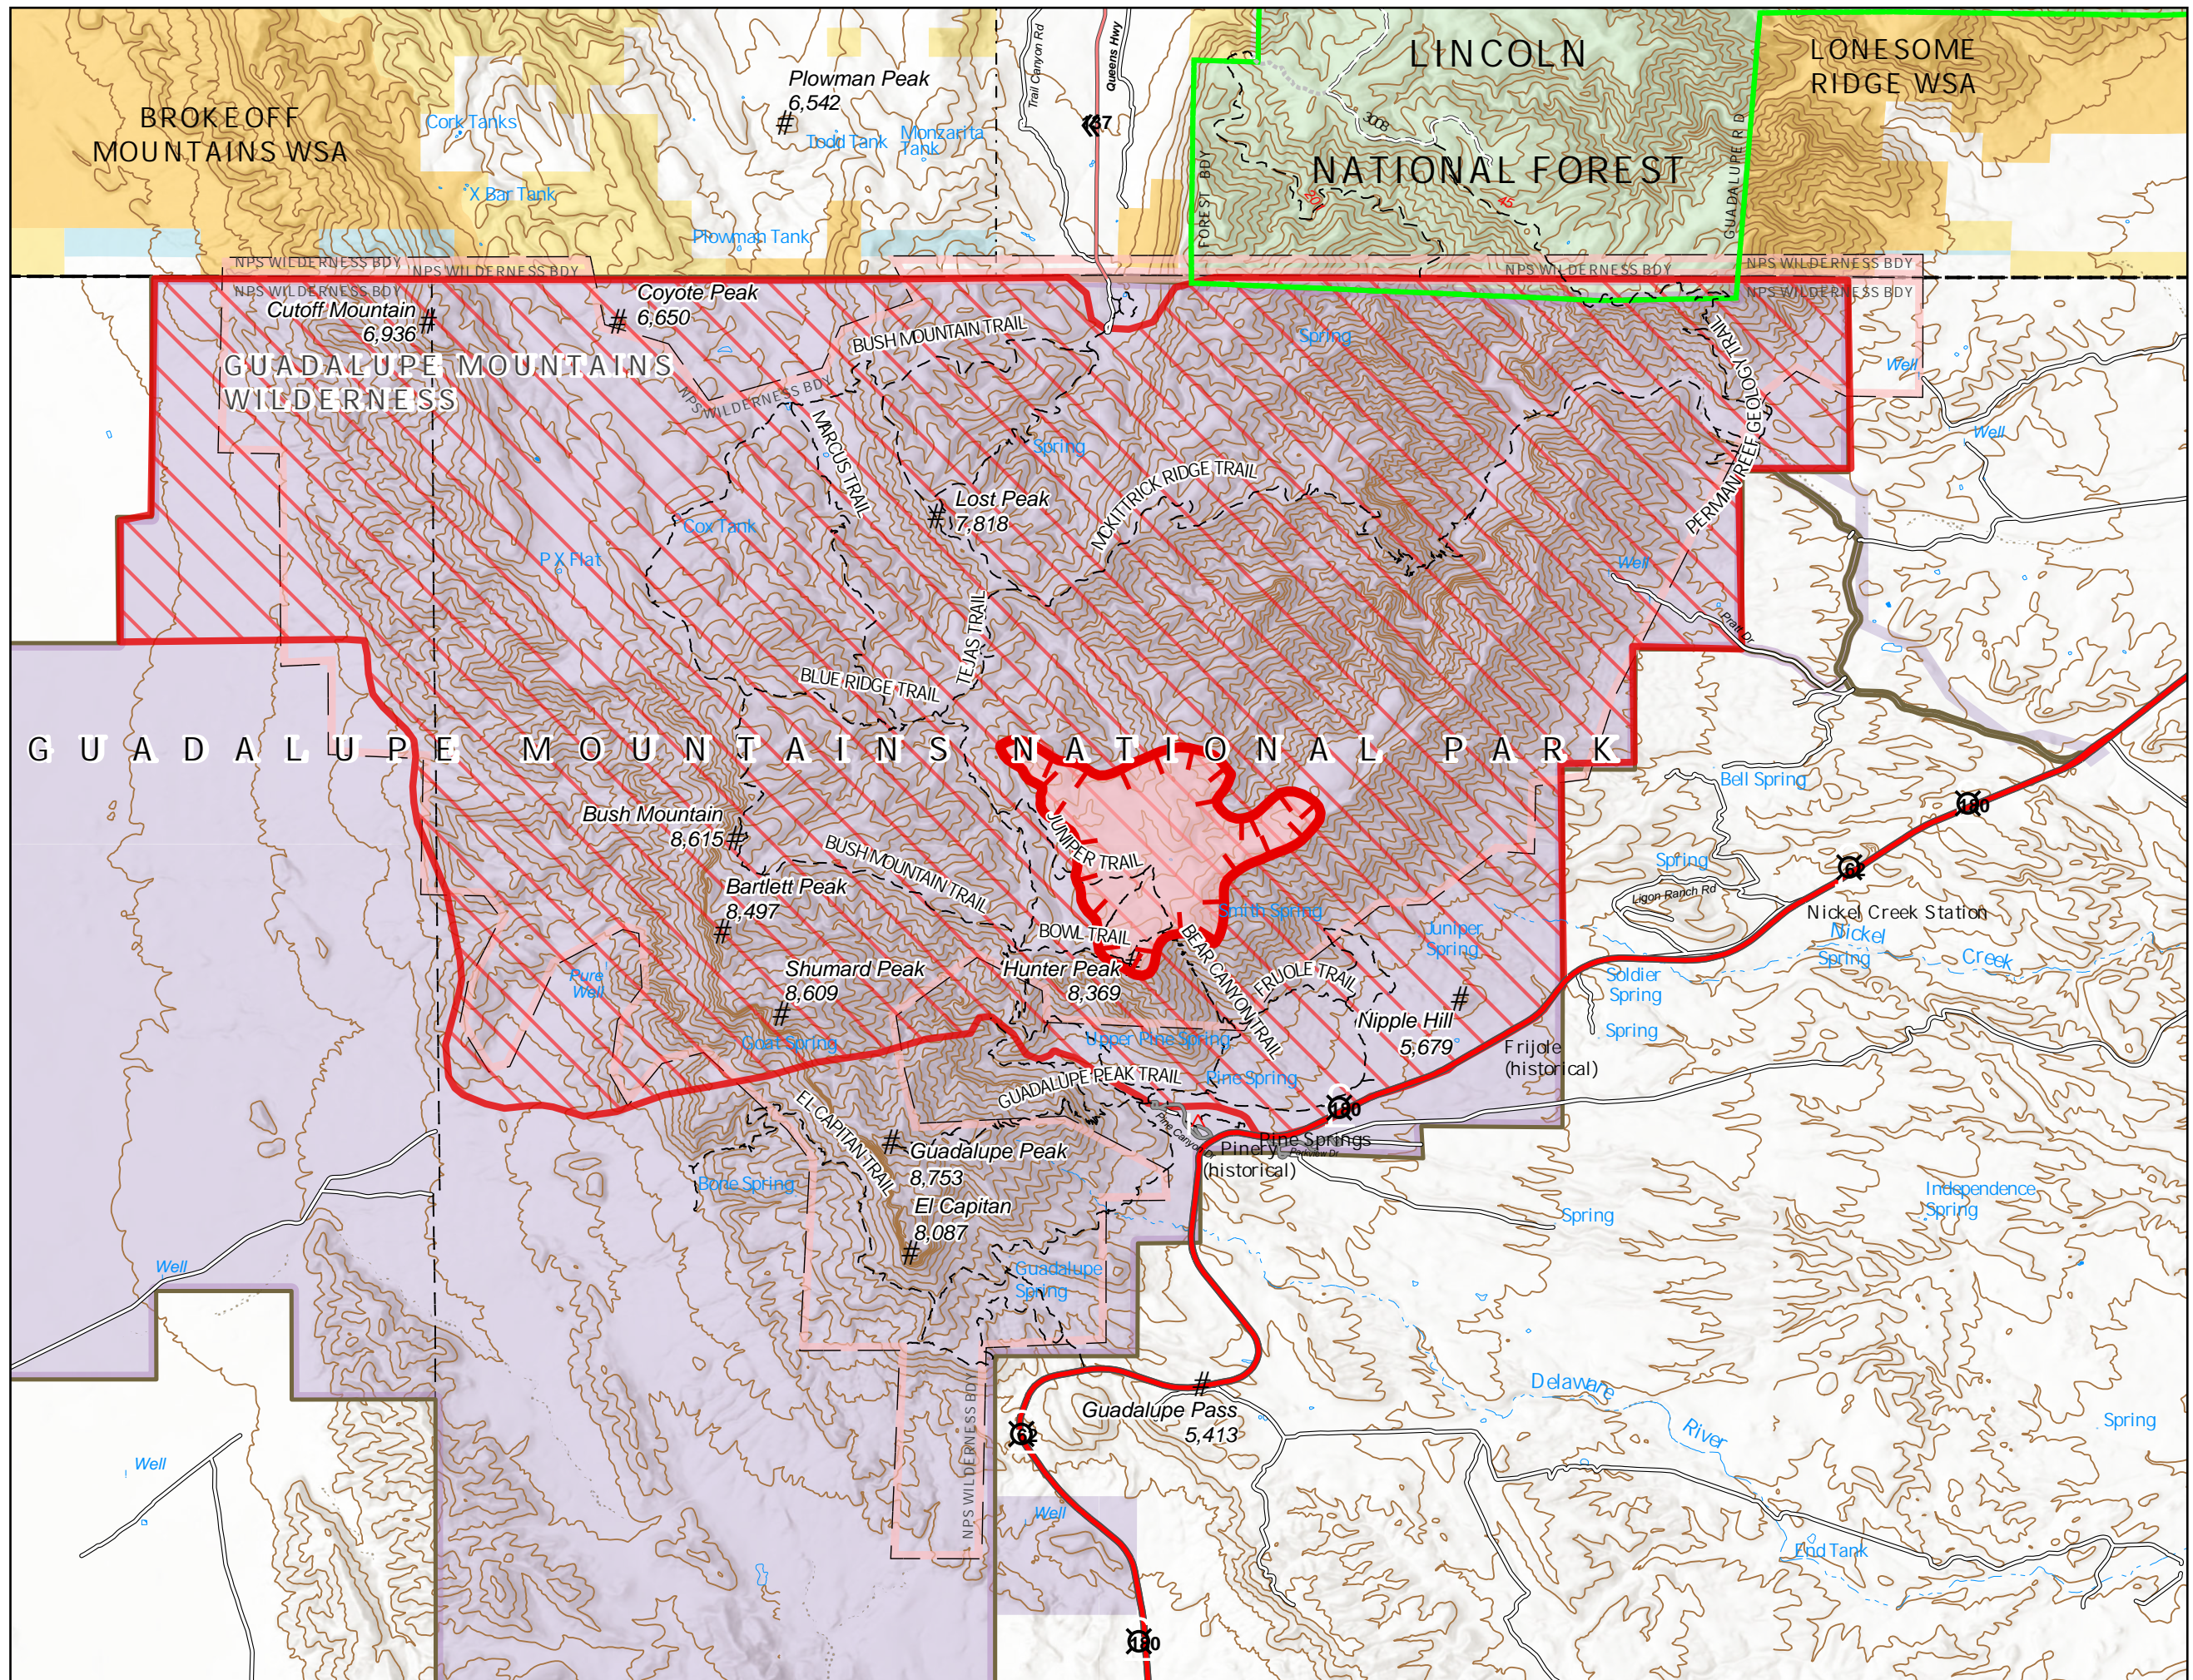

# Public Information

Dog  
TXGUP-159  
5/22/2021

1337 acres at 05/21/2021 @ 1740

- Closure Area
- Wildfire Daily Fire Perimeter
- Fire Edge
- Guadalupe Mountains NP Boundary
- Guadalupe Mountains Wilderness Boundary
- Pine Springs Visitor Center
- US Primary Route
- State Secondary Route

5/21/2021 1952

North American 1983 Datum, LatLong Grid