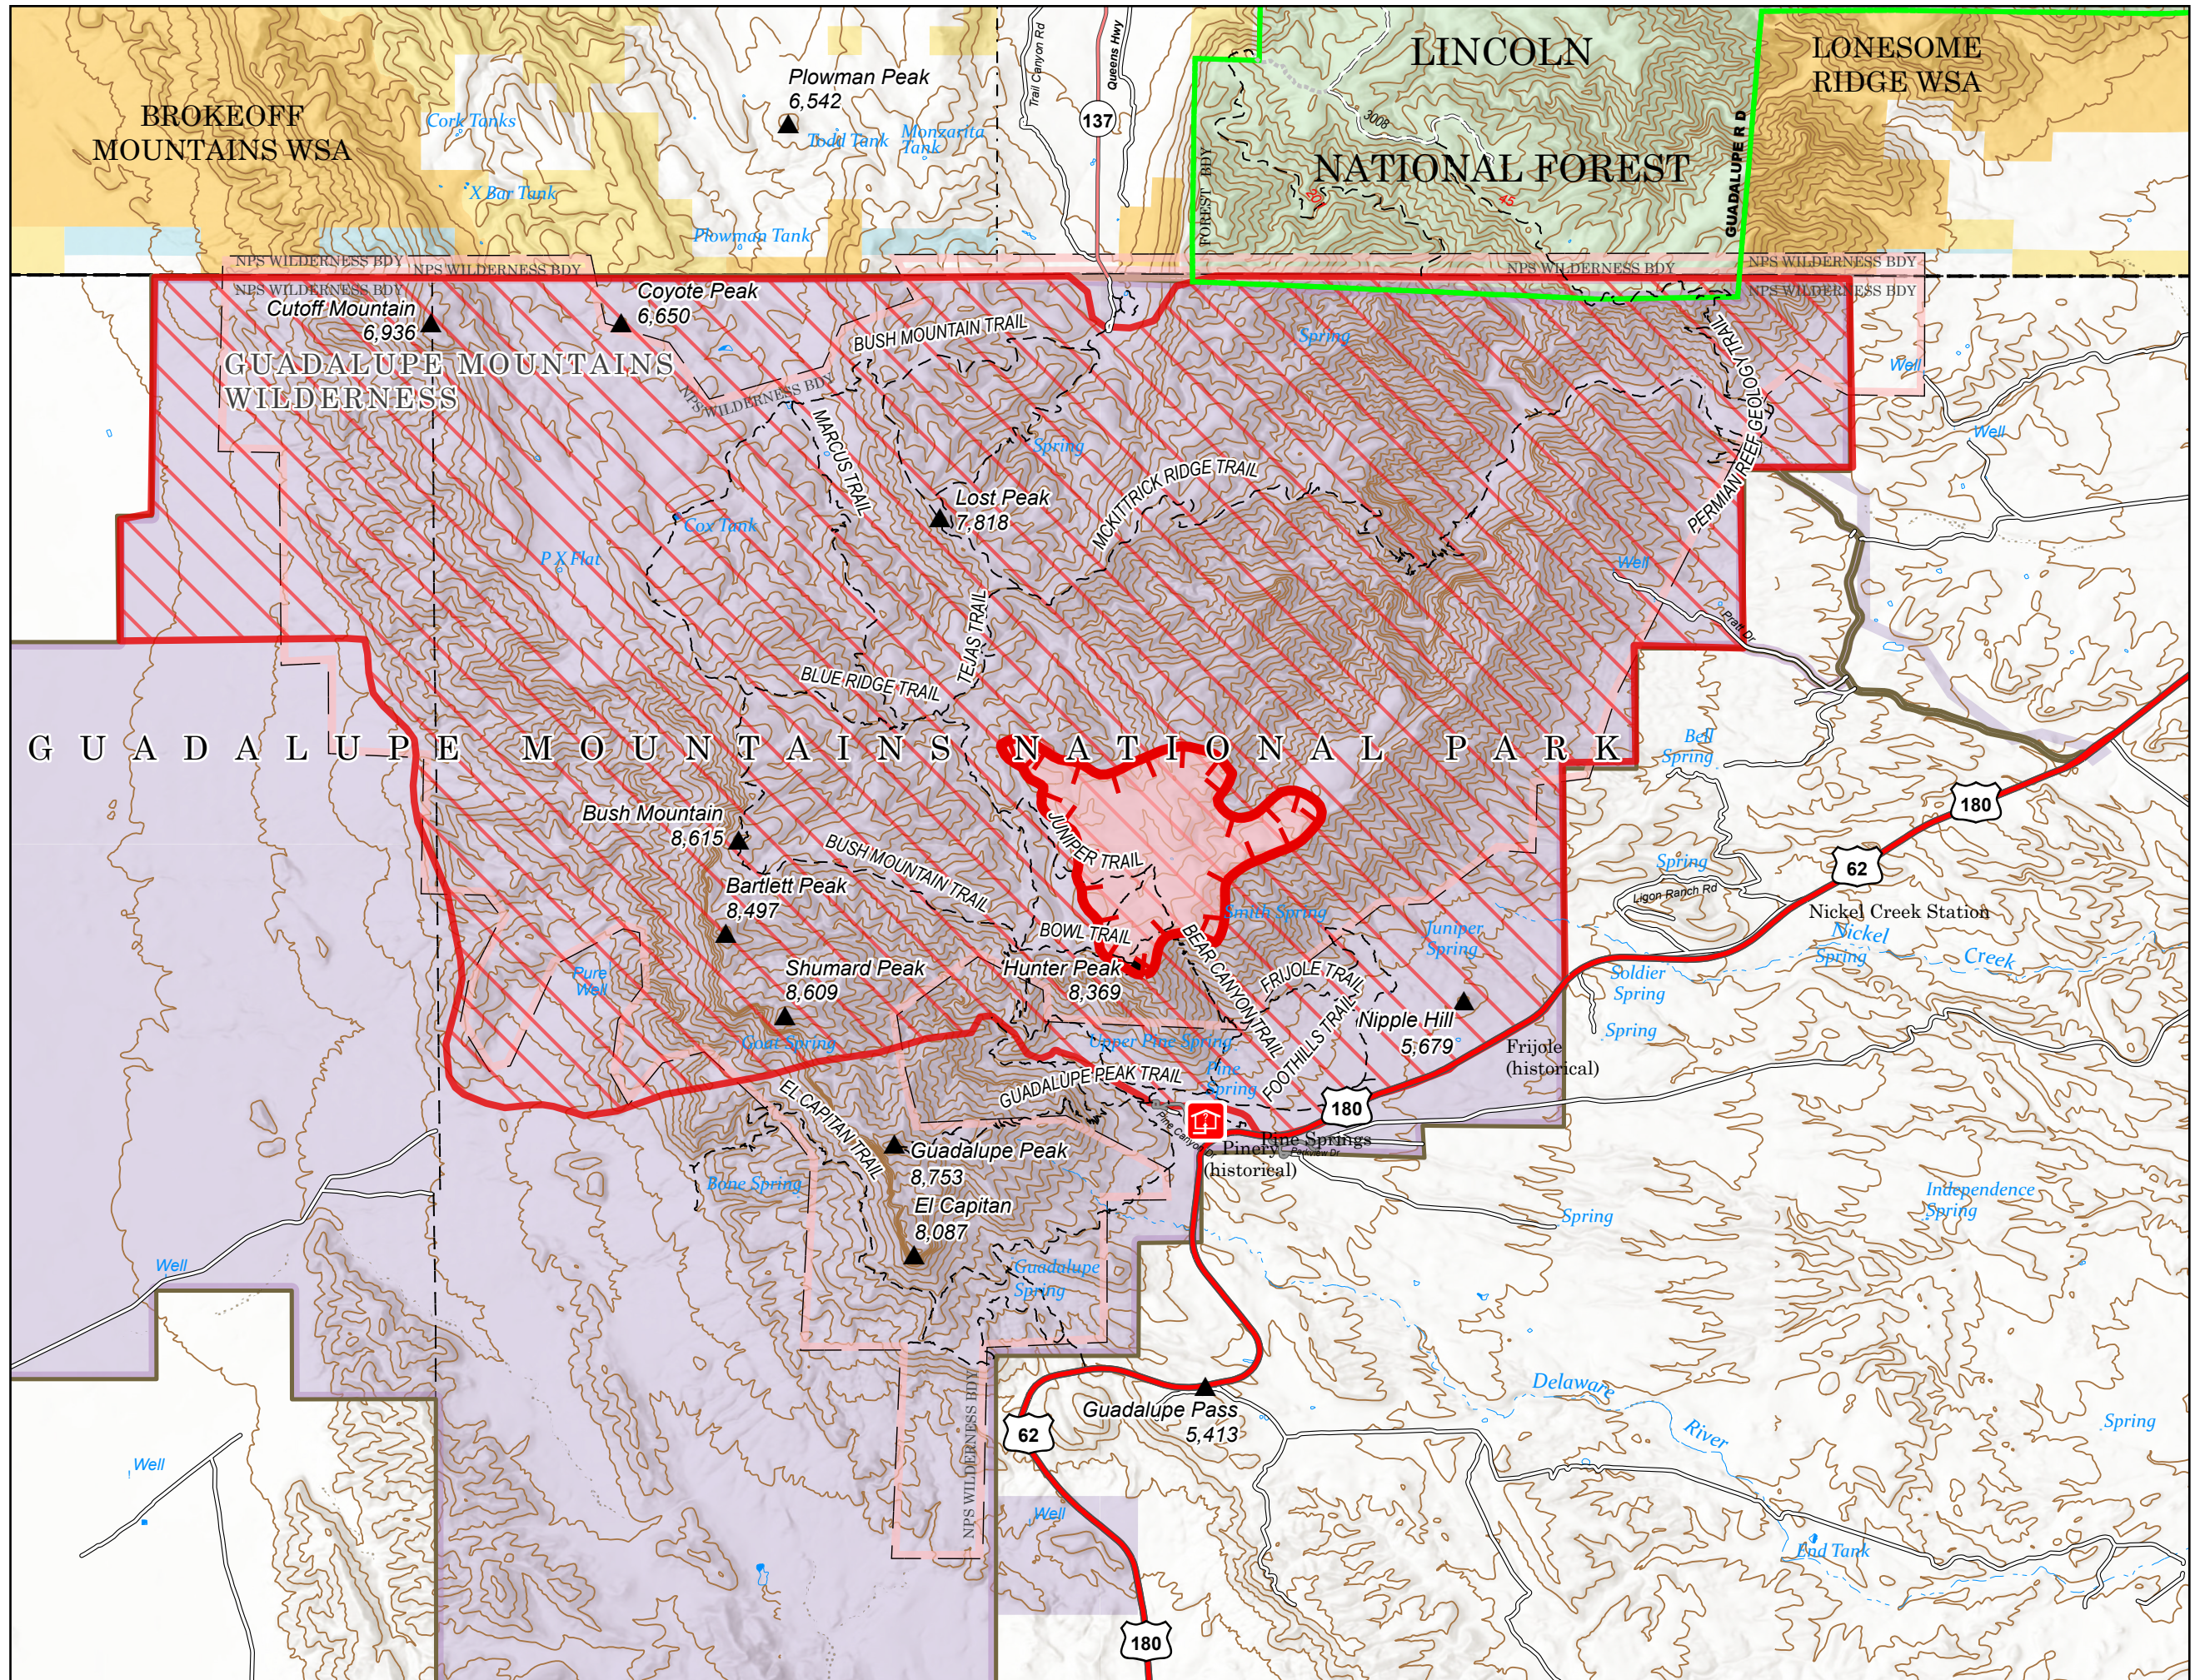

Public Information

Dog
TXGUP-159
5/23/2021

1337 acres at 05/21/2021 @ 1740

-  Closure Area
-  Wildfire Daily Fire Perimeter
-  Fire Edge
-  Guadalupe Mountains NP Boundary
-  Guadalupe Mountains Wilderness Boundary
-  Pine Springs Visitor Center
-  US Primary Route
-  State Secondary Route

5/22/2021 1819

North American 1983 Datum, LatLong Grid