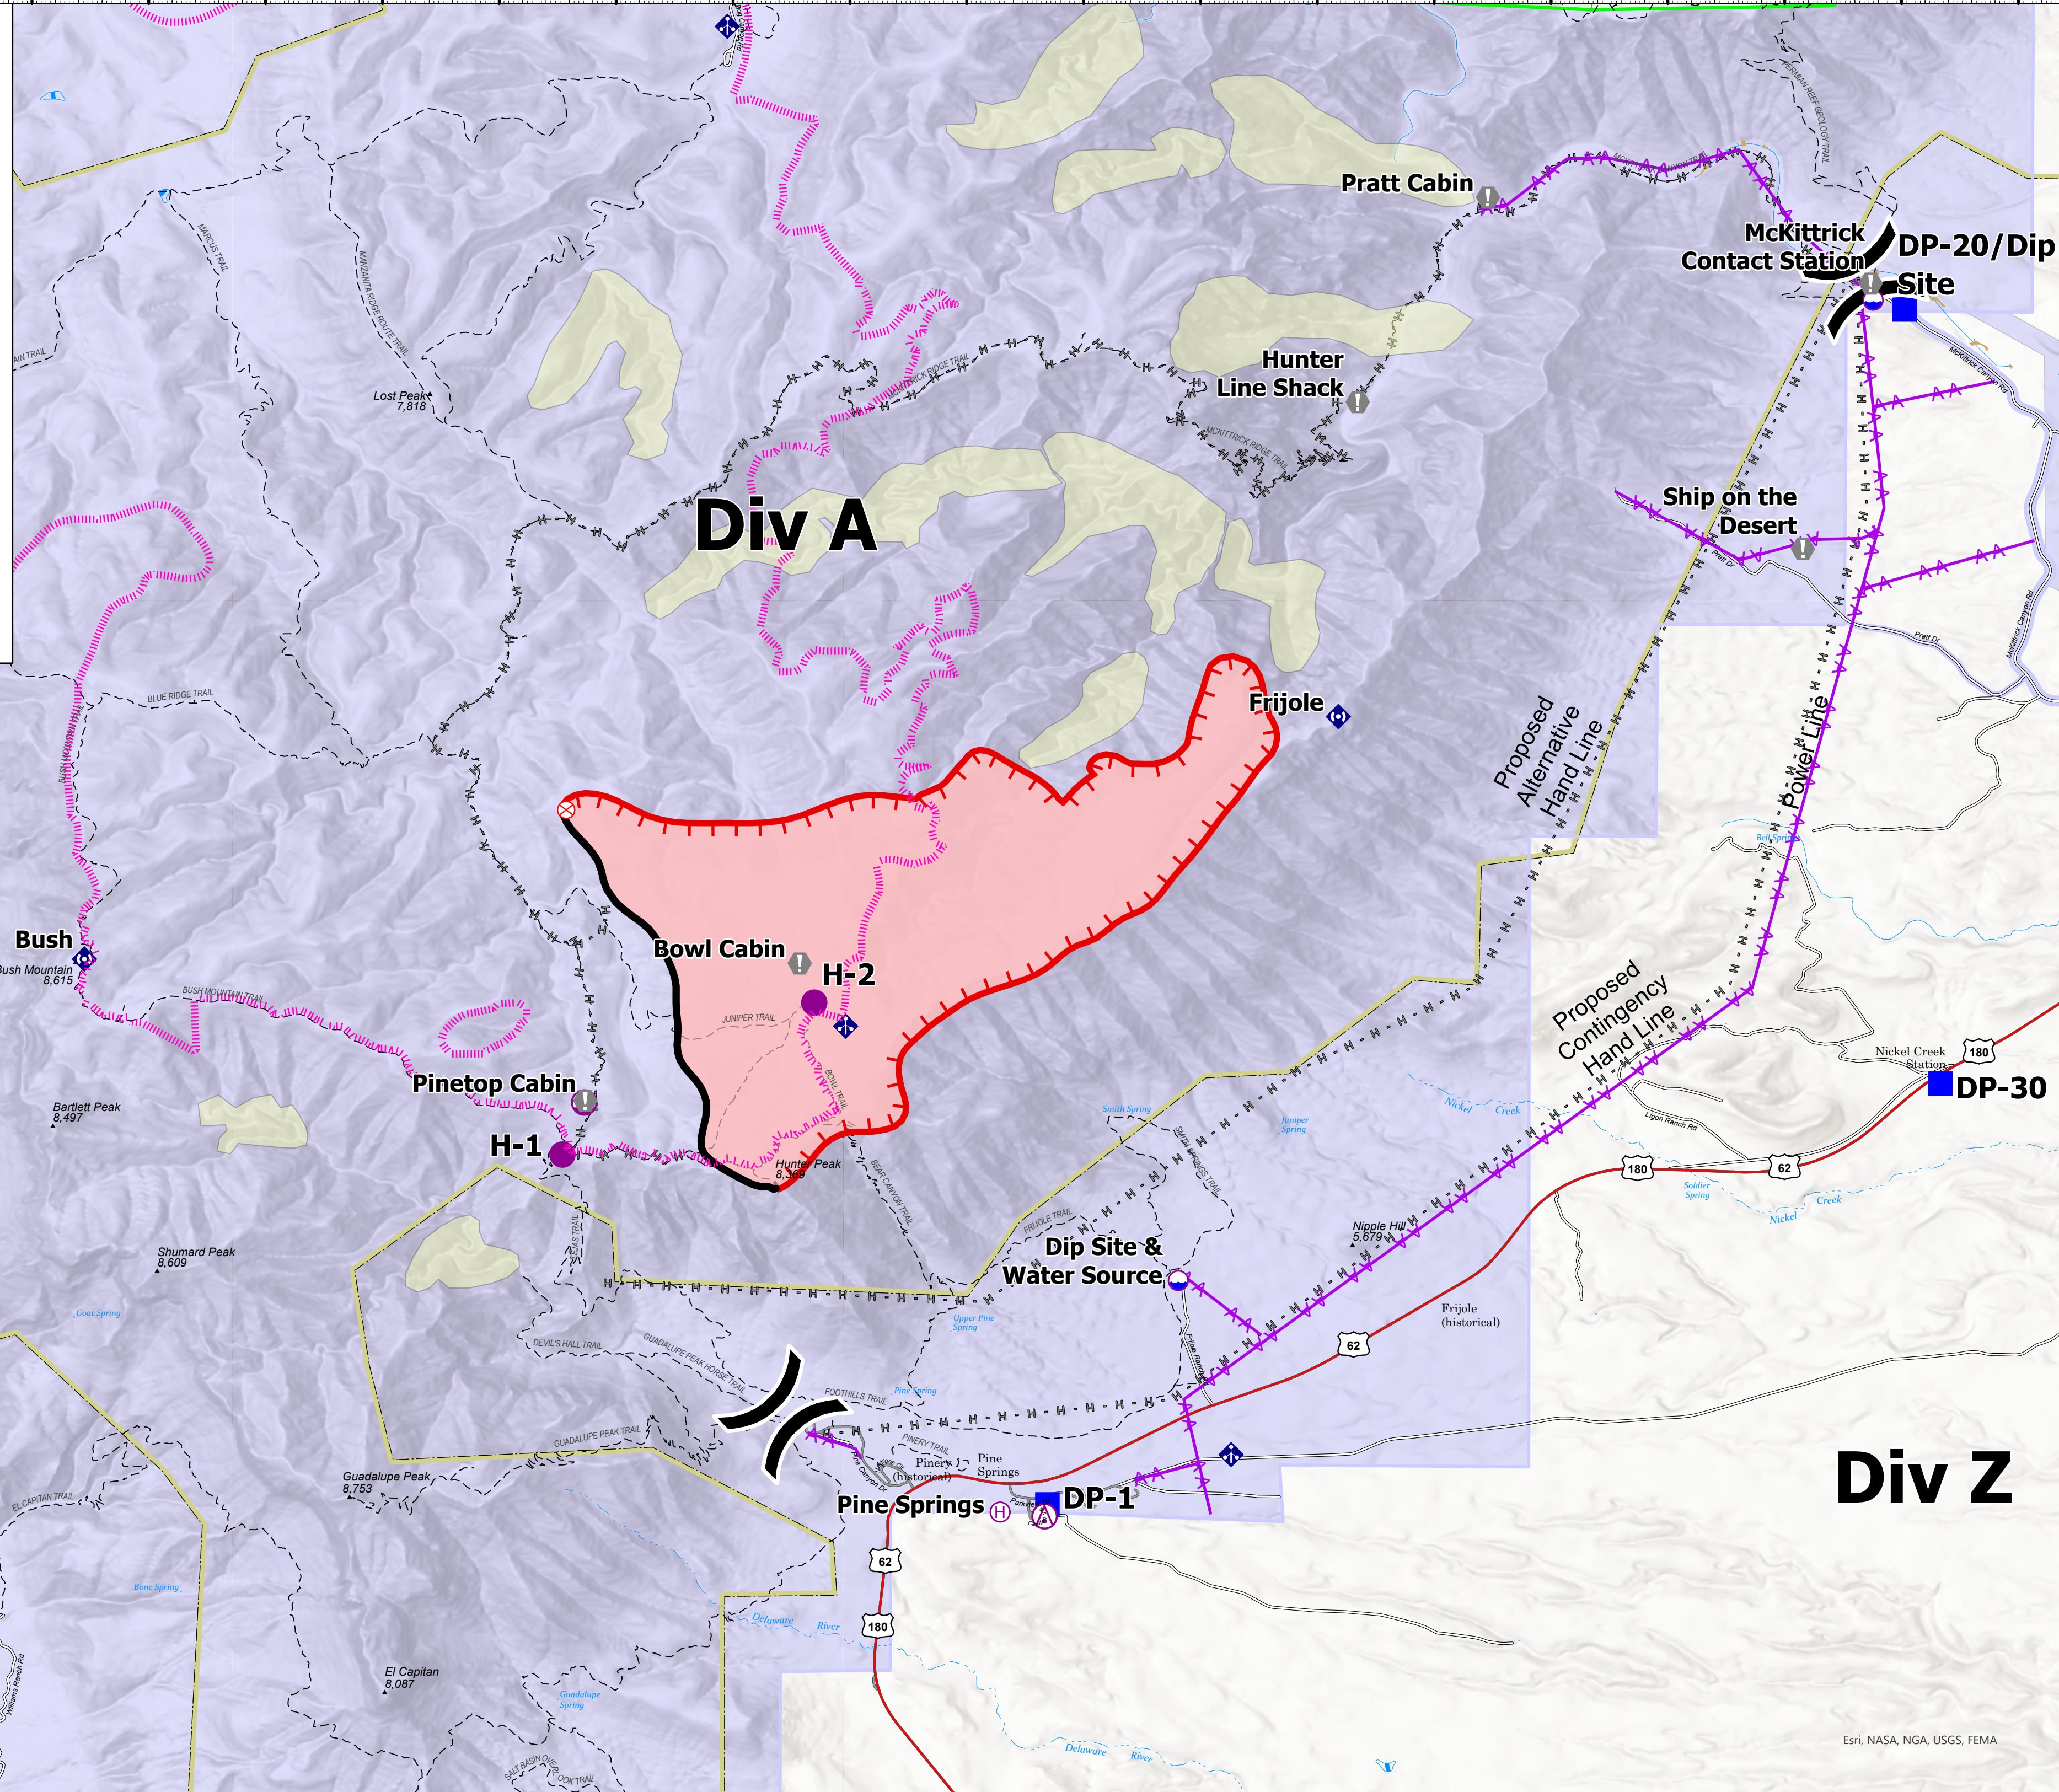

Briefing

Dog
TXGUP-159
05/31/21 Day

1959 acres on 05/29/2021 @
1700

- Wildfire Daily Fire Perimeter
- Aerial Hazard
- Dip Site
- Helispot
- Helibase
- Sling Site
- Division Break
- Drop Point
- Fire Origin
- Value at Risk
- Mobile Weather Unit
- Repeater
- National Park Service Lands
- NPS Wilderness Boundary
- Planned Hand Line
- Aerial Hazard
- Fire Edge
- Contained Line
- CoyoteFire_Perimeter2016
- Mexican Spotted Owl CORE

Div A

Div Z

McKittrick DP-20/Dip
Contact Station Site

Ship on the
Desert

Bowl Cabin H-2

H-1

Dip Site &
Water Source

Pine Springs DP-1

DP-30