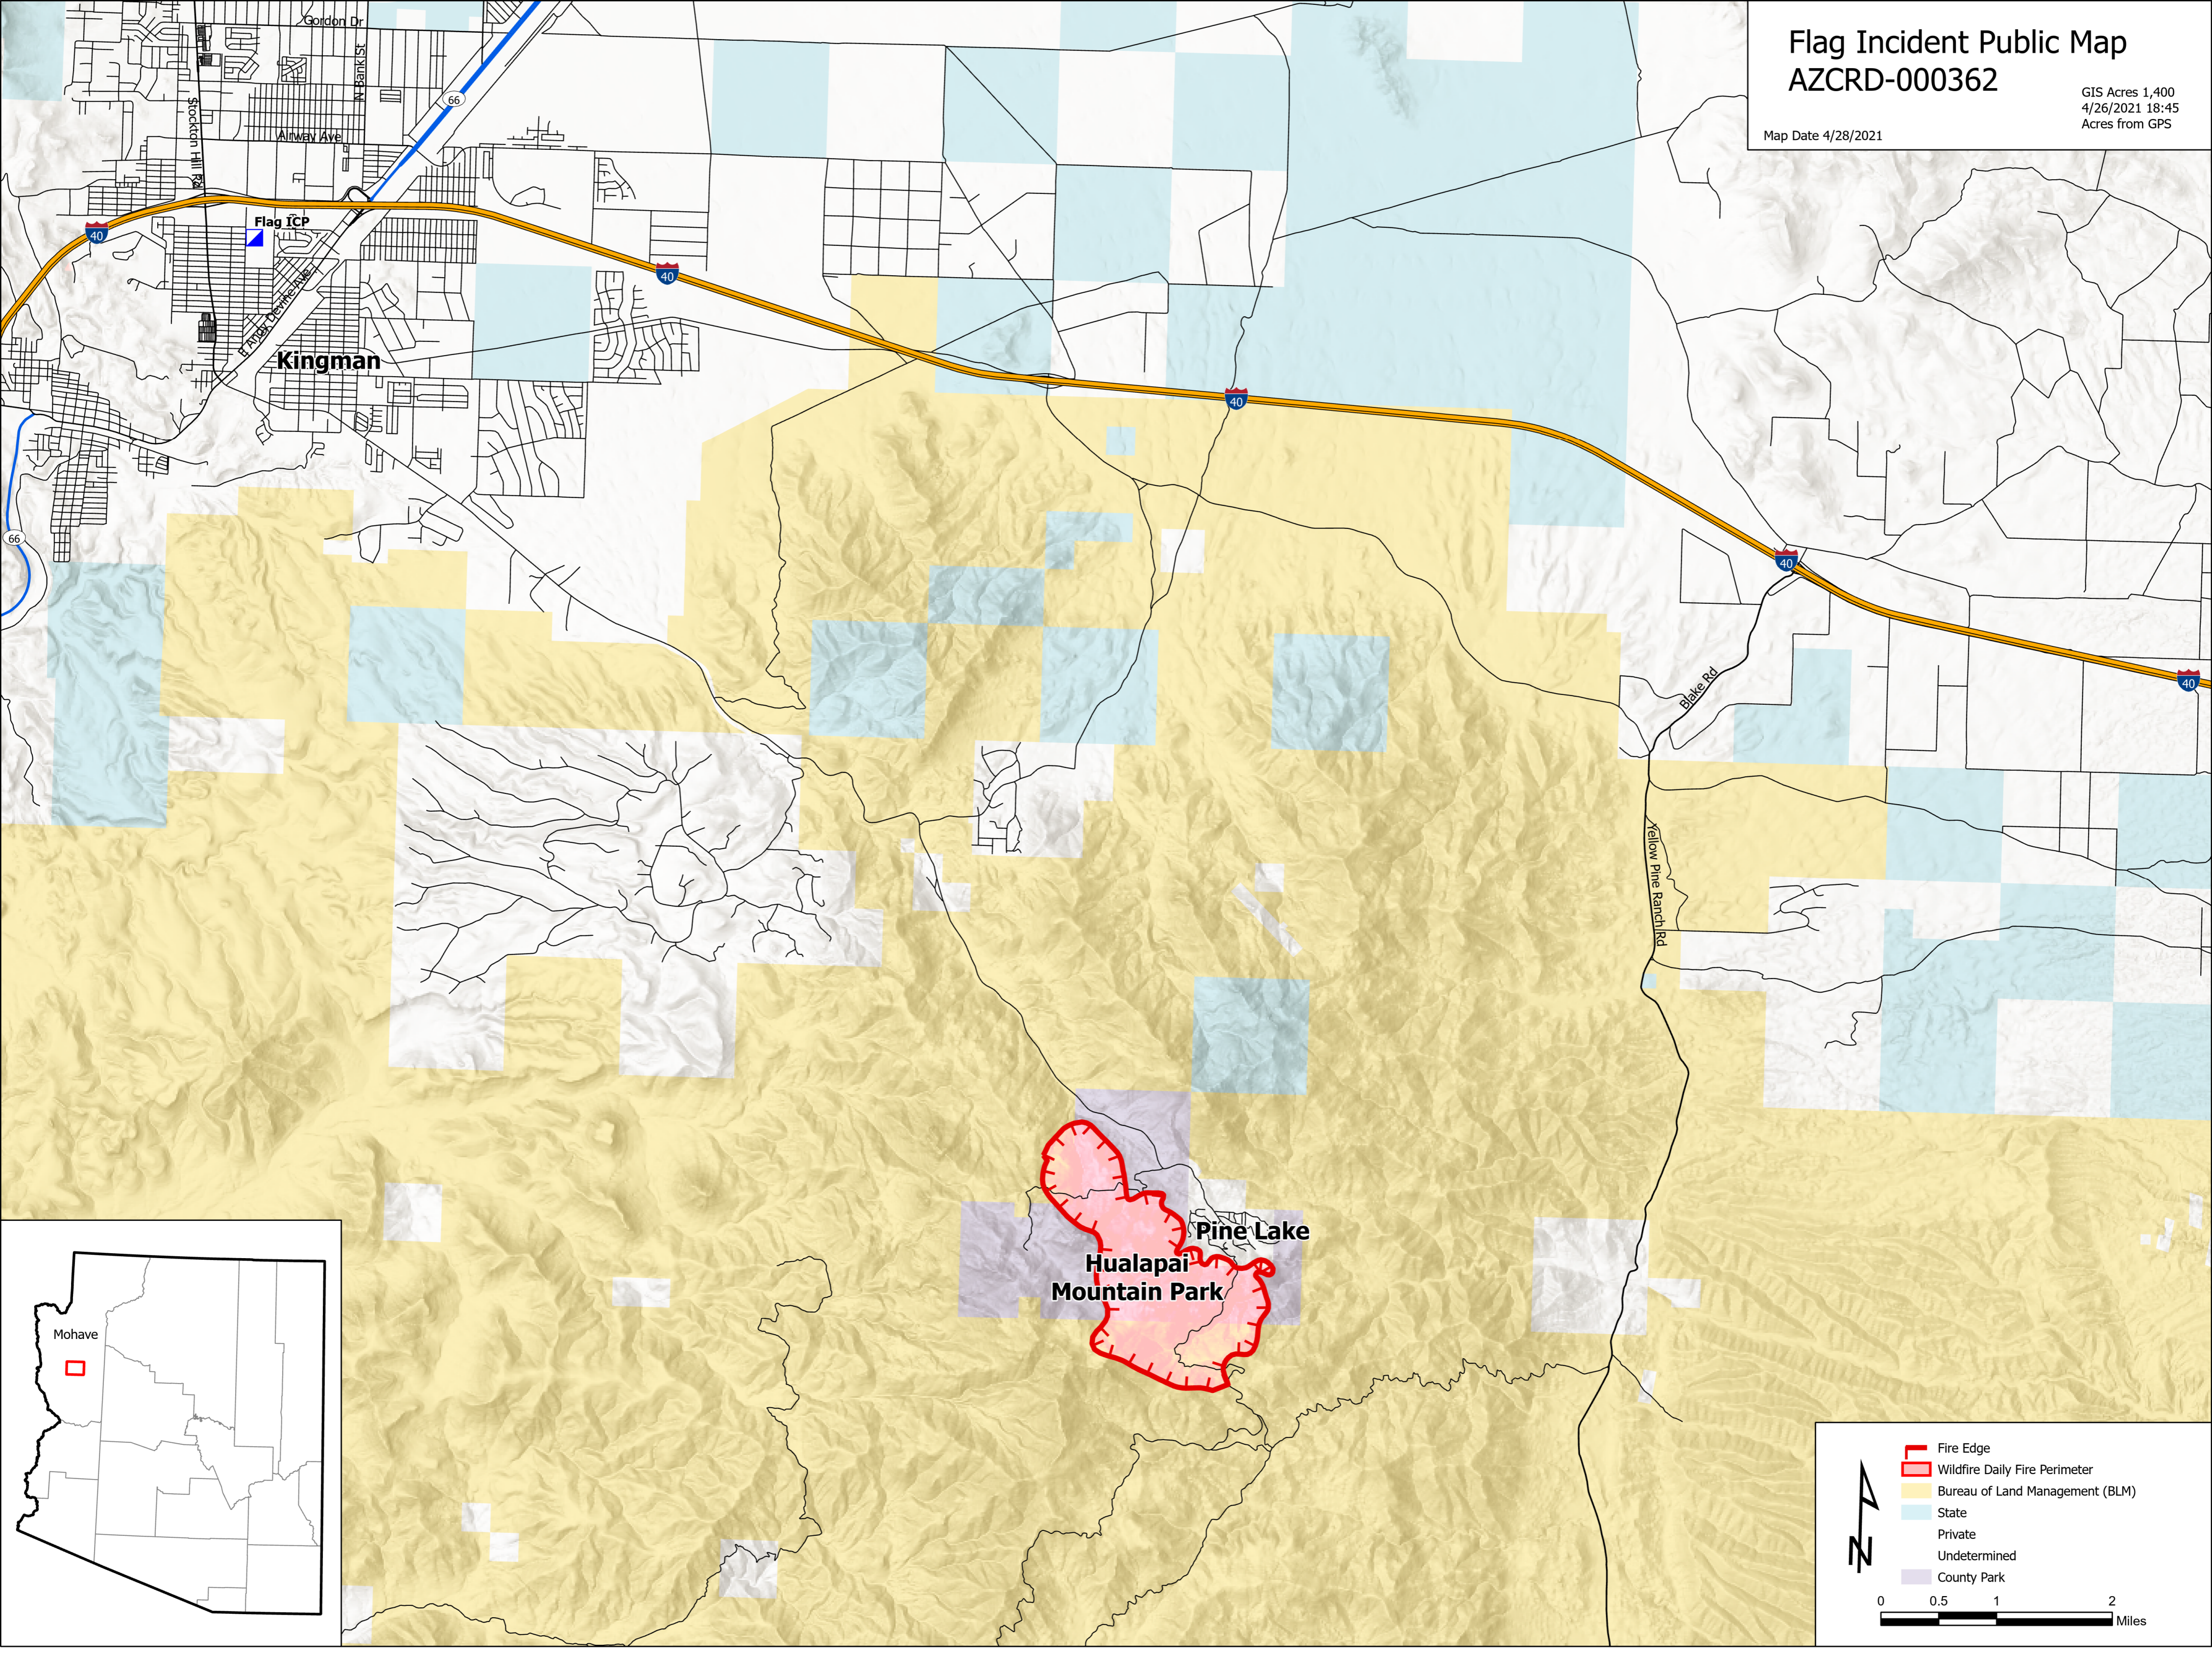

# Flag Incident Public Map AZCRD-000362

GIS Acres 1,400  
4/26/2021 18:45  
Acres from GPS

Map Date 4/28/2021

Flag ICP

Kingman

Pine Lake

Hualapai  
Mountain Park

Mohave

0 0.5 1 2 Miles

- Fire Edge
- Wildfire Daily Fire Perimeter
- Bureau of Land Management (BLM)
- State
- Private
- Undetermined
- County Park