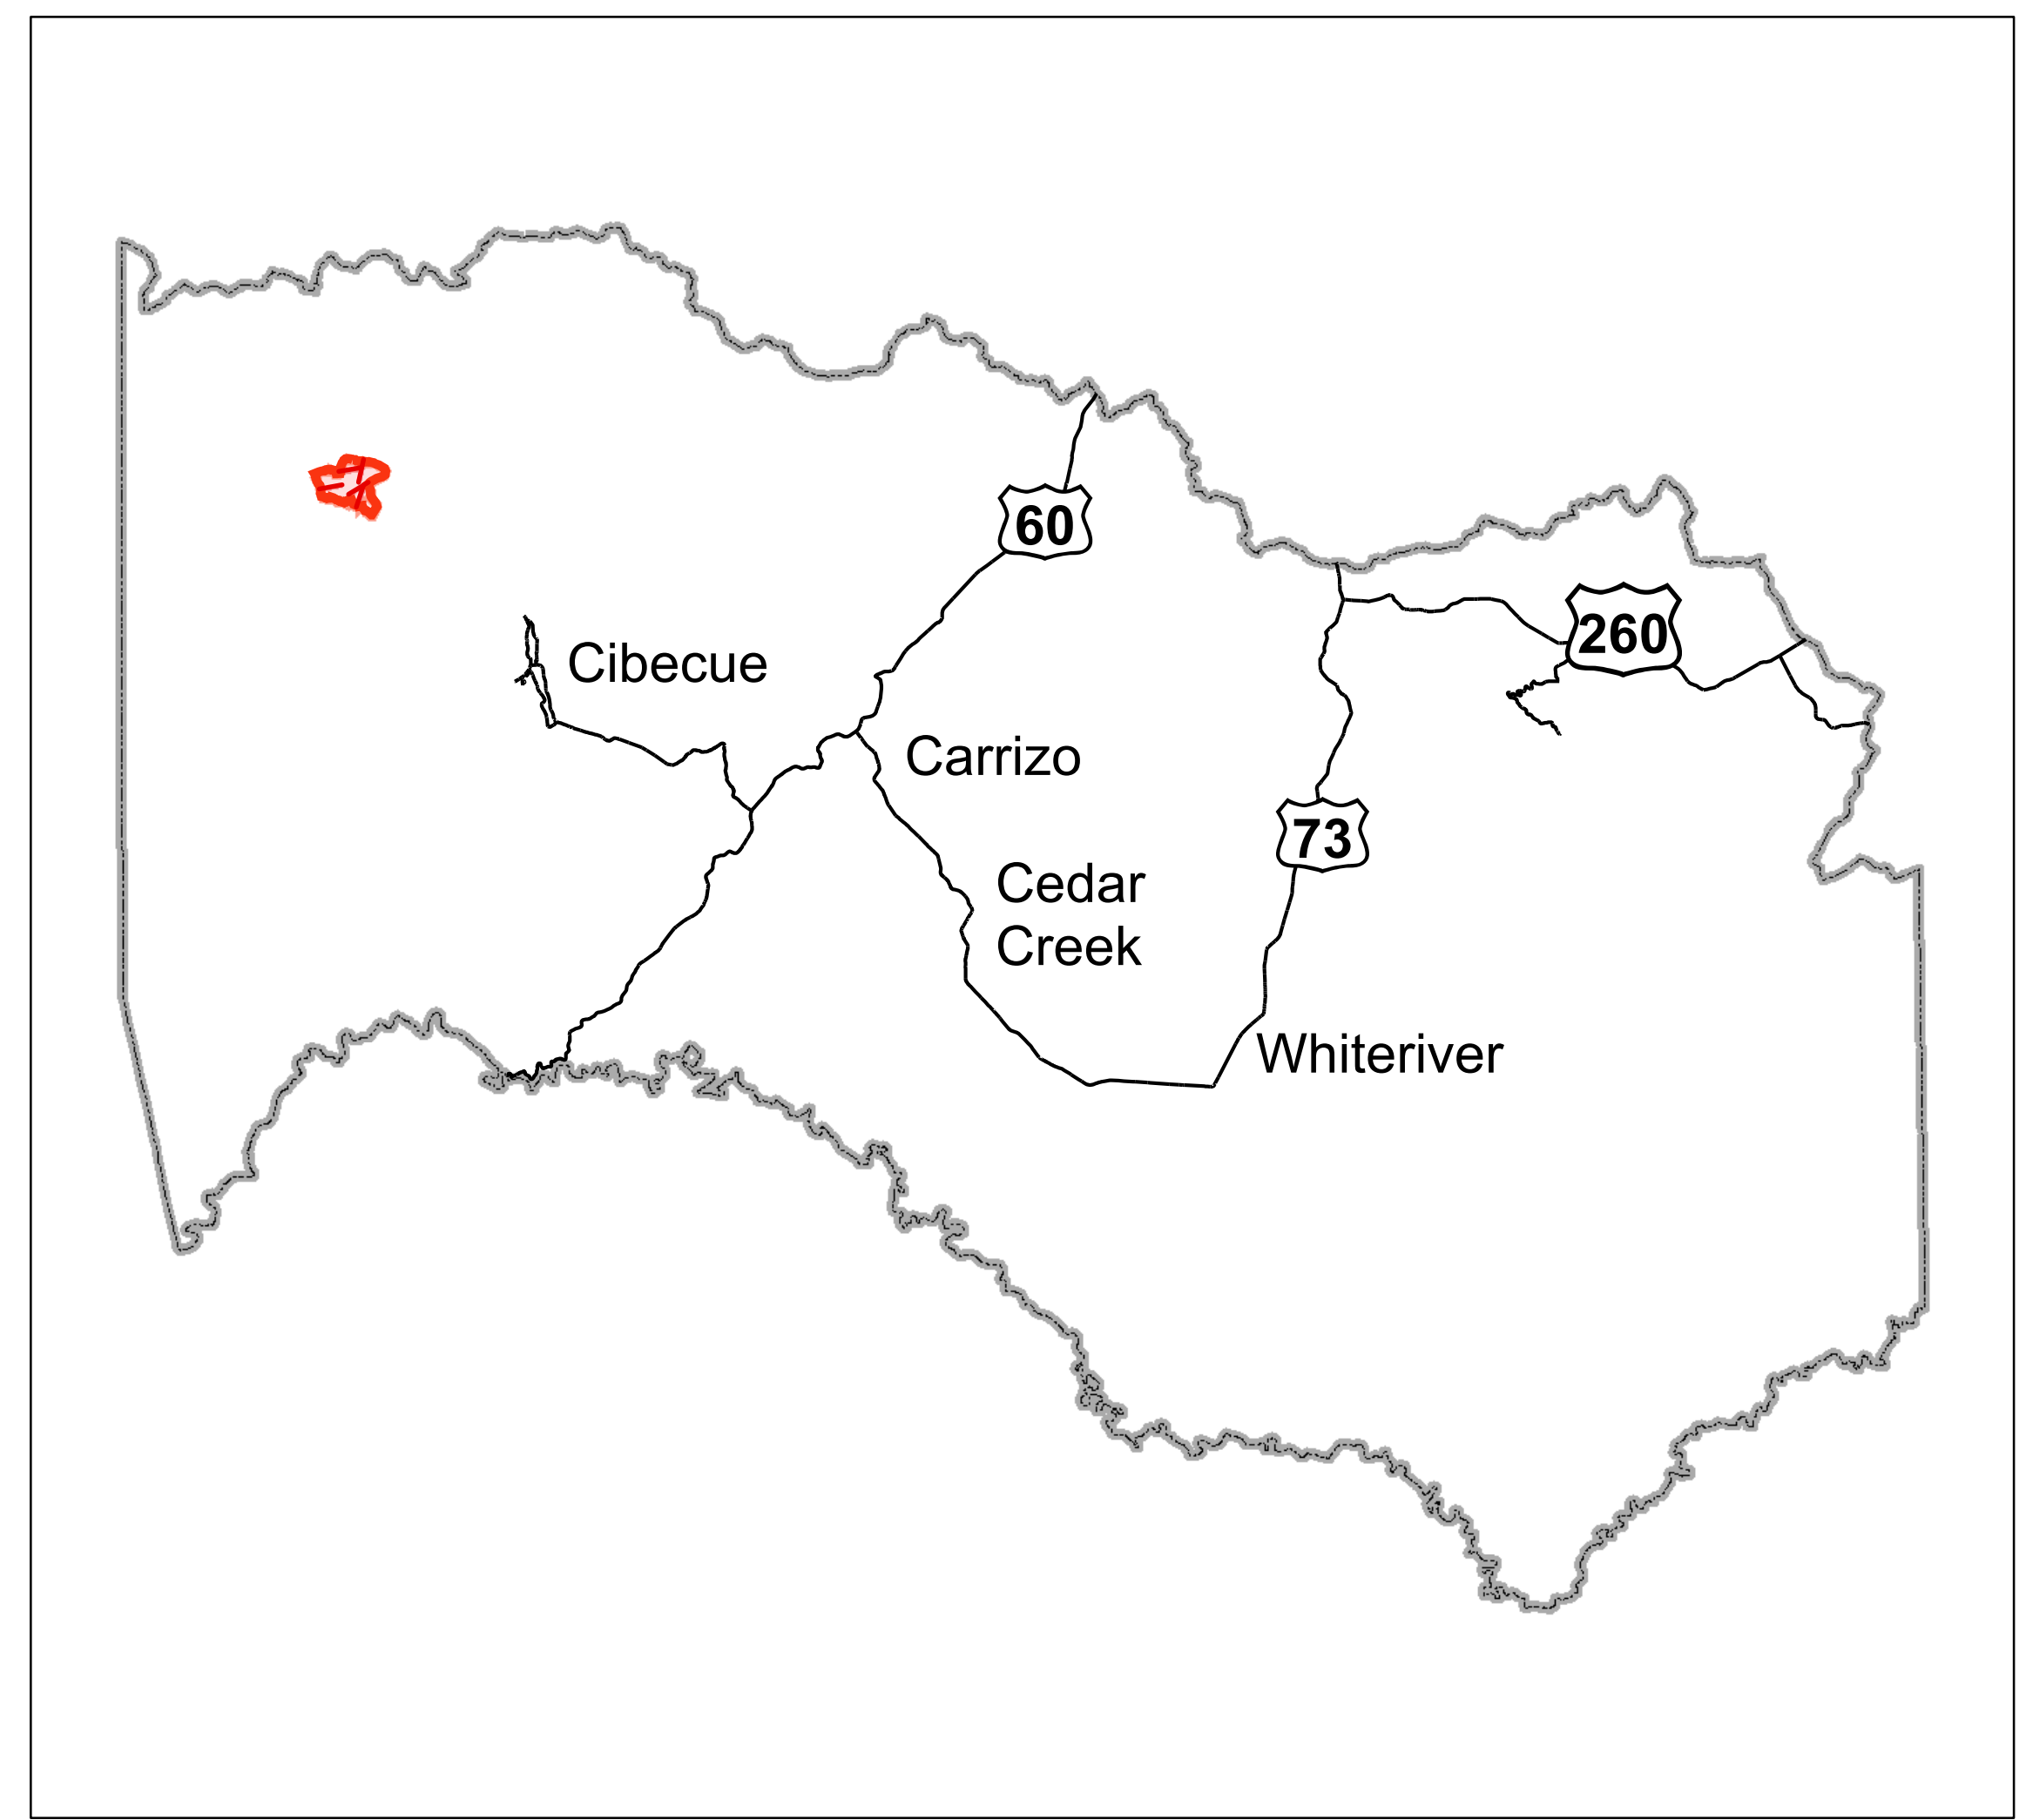

Transportation Map AZ-FTA-G22 FIRE April 11, 2021

1653 Acres

Legend

- Incident Command Post
- Spike Camp
- Division Break
- Fire Origin
- Drop Point
- G22_Roads
- G22_Perimeter_20210410_n83
- Roads_GPS_2013
- Reservation_Boundary

Date: 4/10/2021
Time: 8:28:39 PM

1:10,369

0 0.2 0.4 0.8 Miles