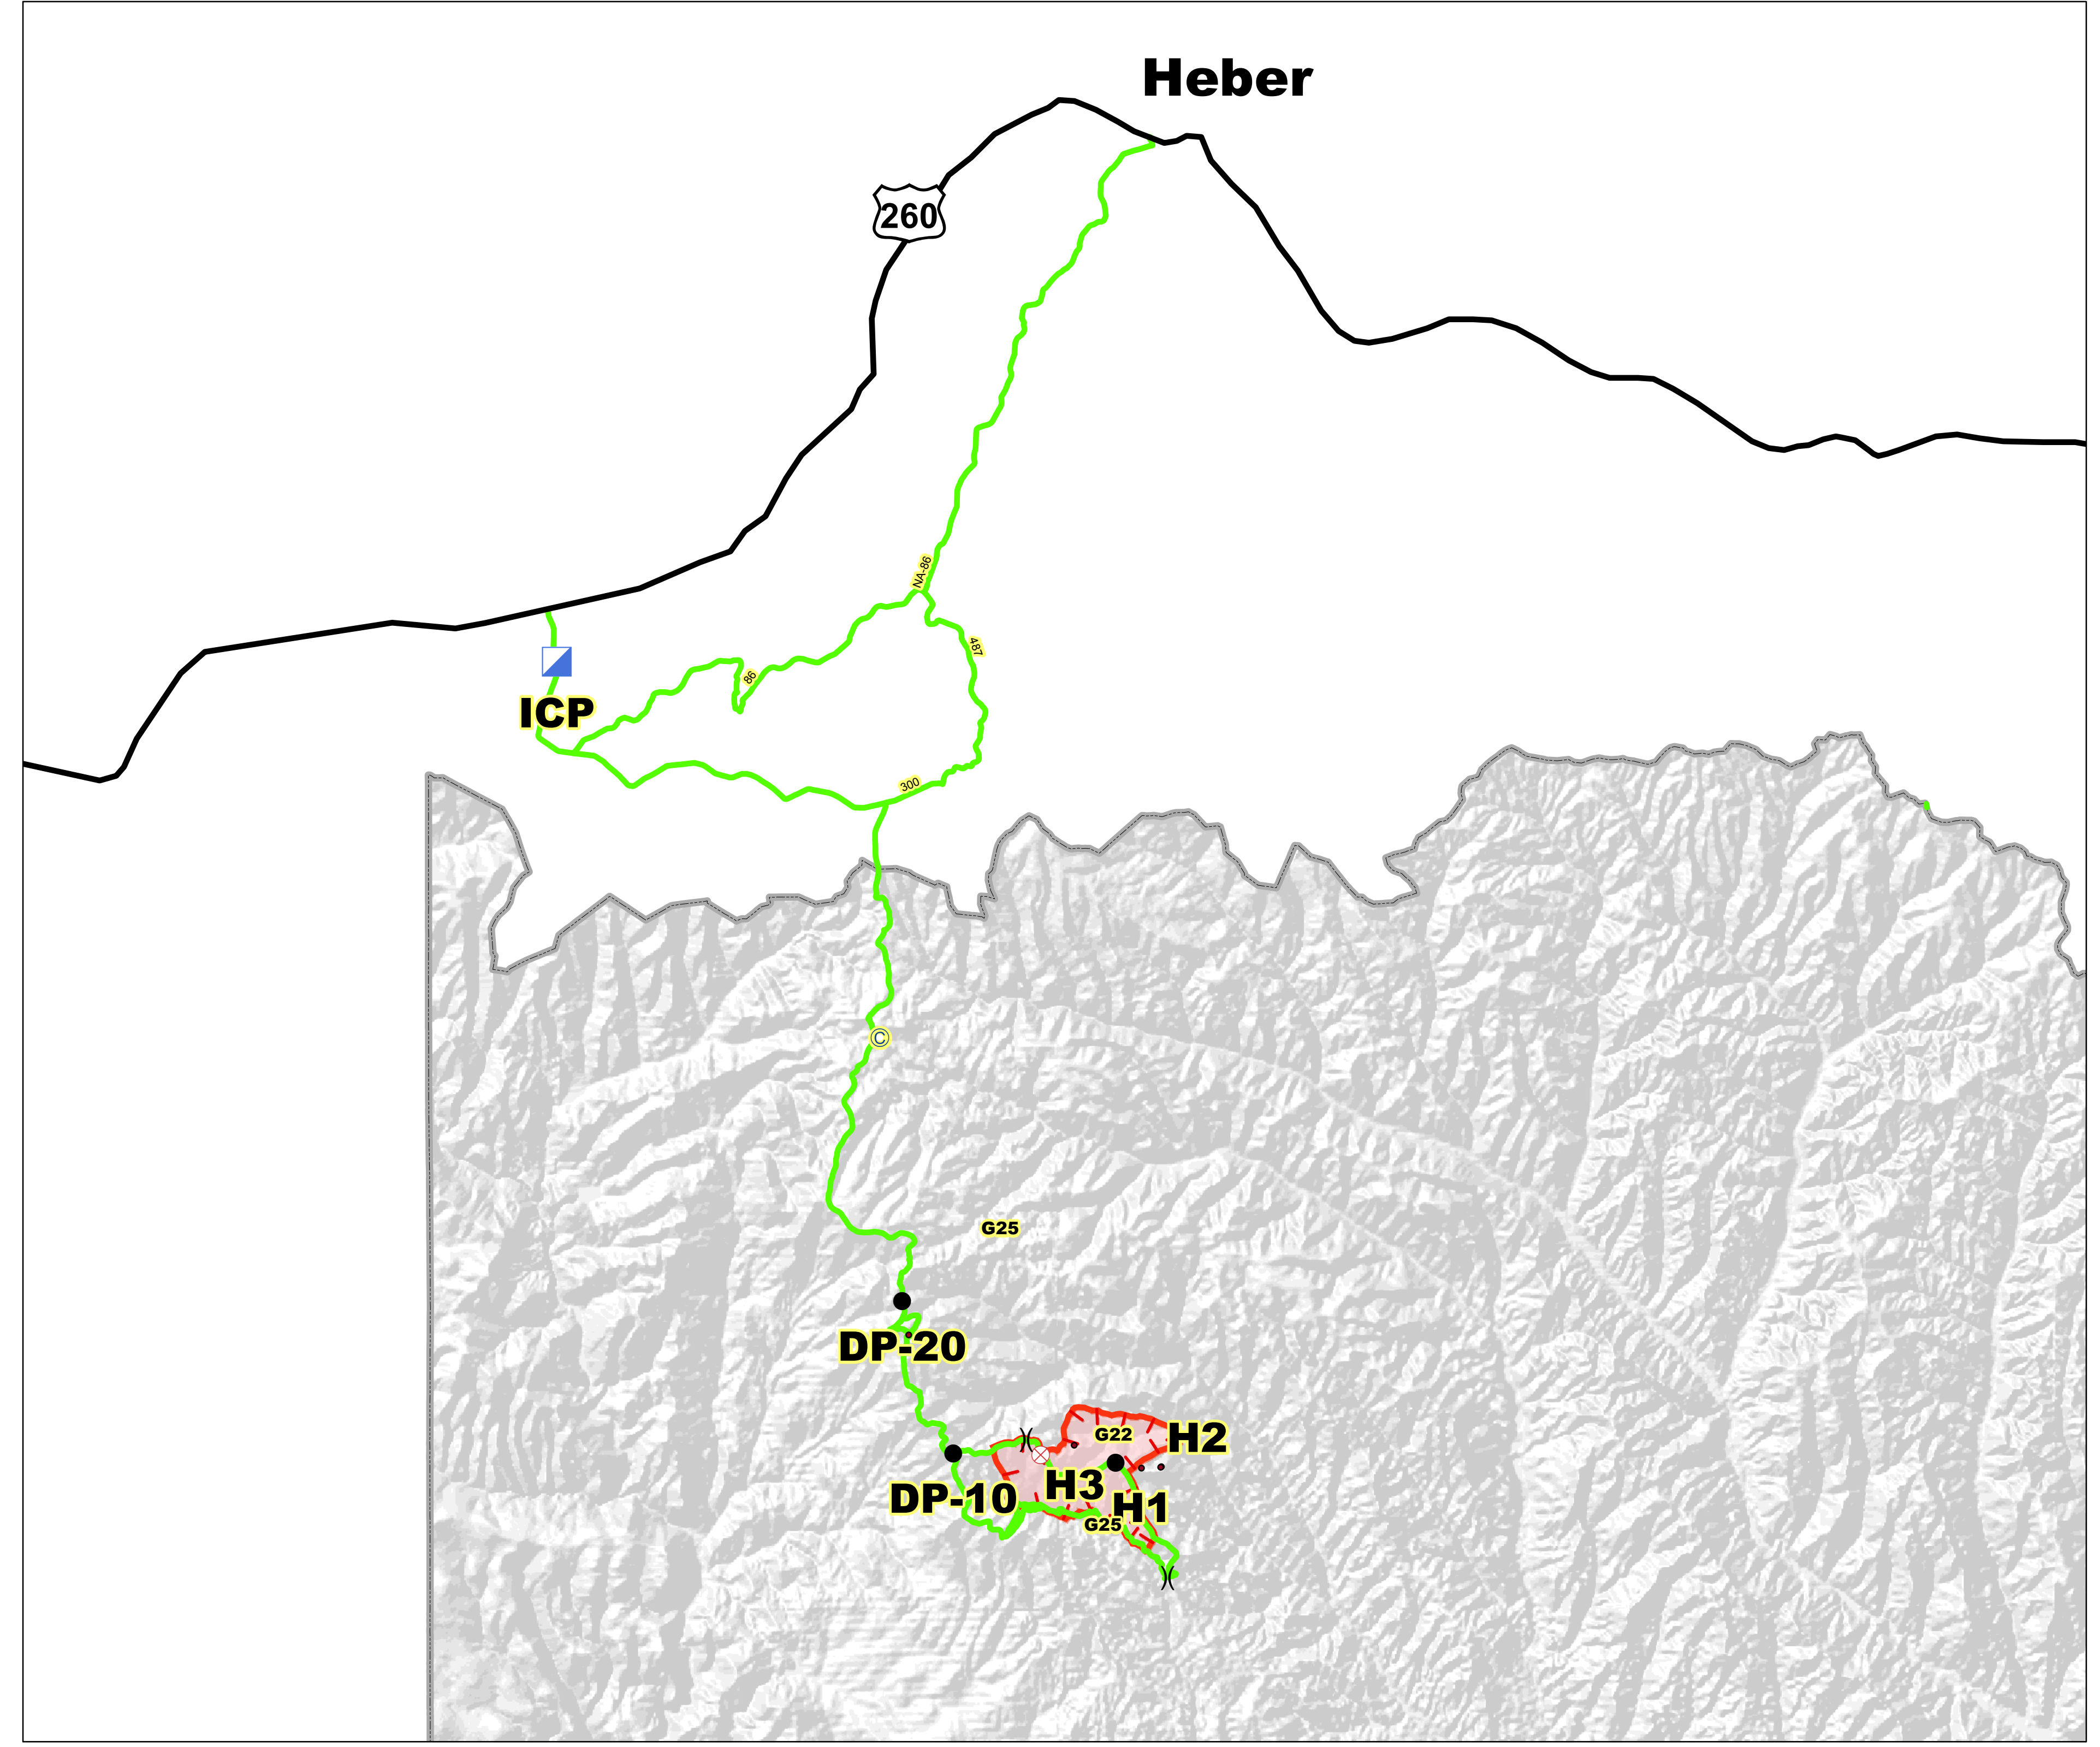

Transportation Map AZ-FTA-G22 FIRE April 11, 2021

1653 Acres

Legend

- Incident Command Post
- Spike Camp
- Division Break
- Fire Origin
- Drop Point
- G22_Roads
- G22_Perimeter_20210410_n83
- Roads_GPS_2013
- Reservation_Boundary

Date: 4/10/2021
Time: 8:28:39 PM

1:10,369

0 0.2 0.4 0.8 Miles