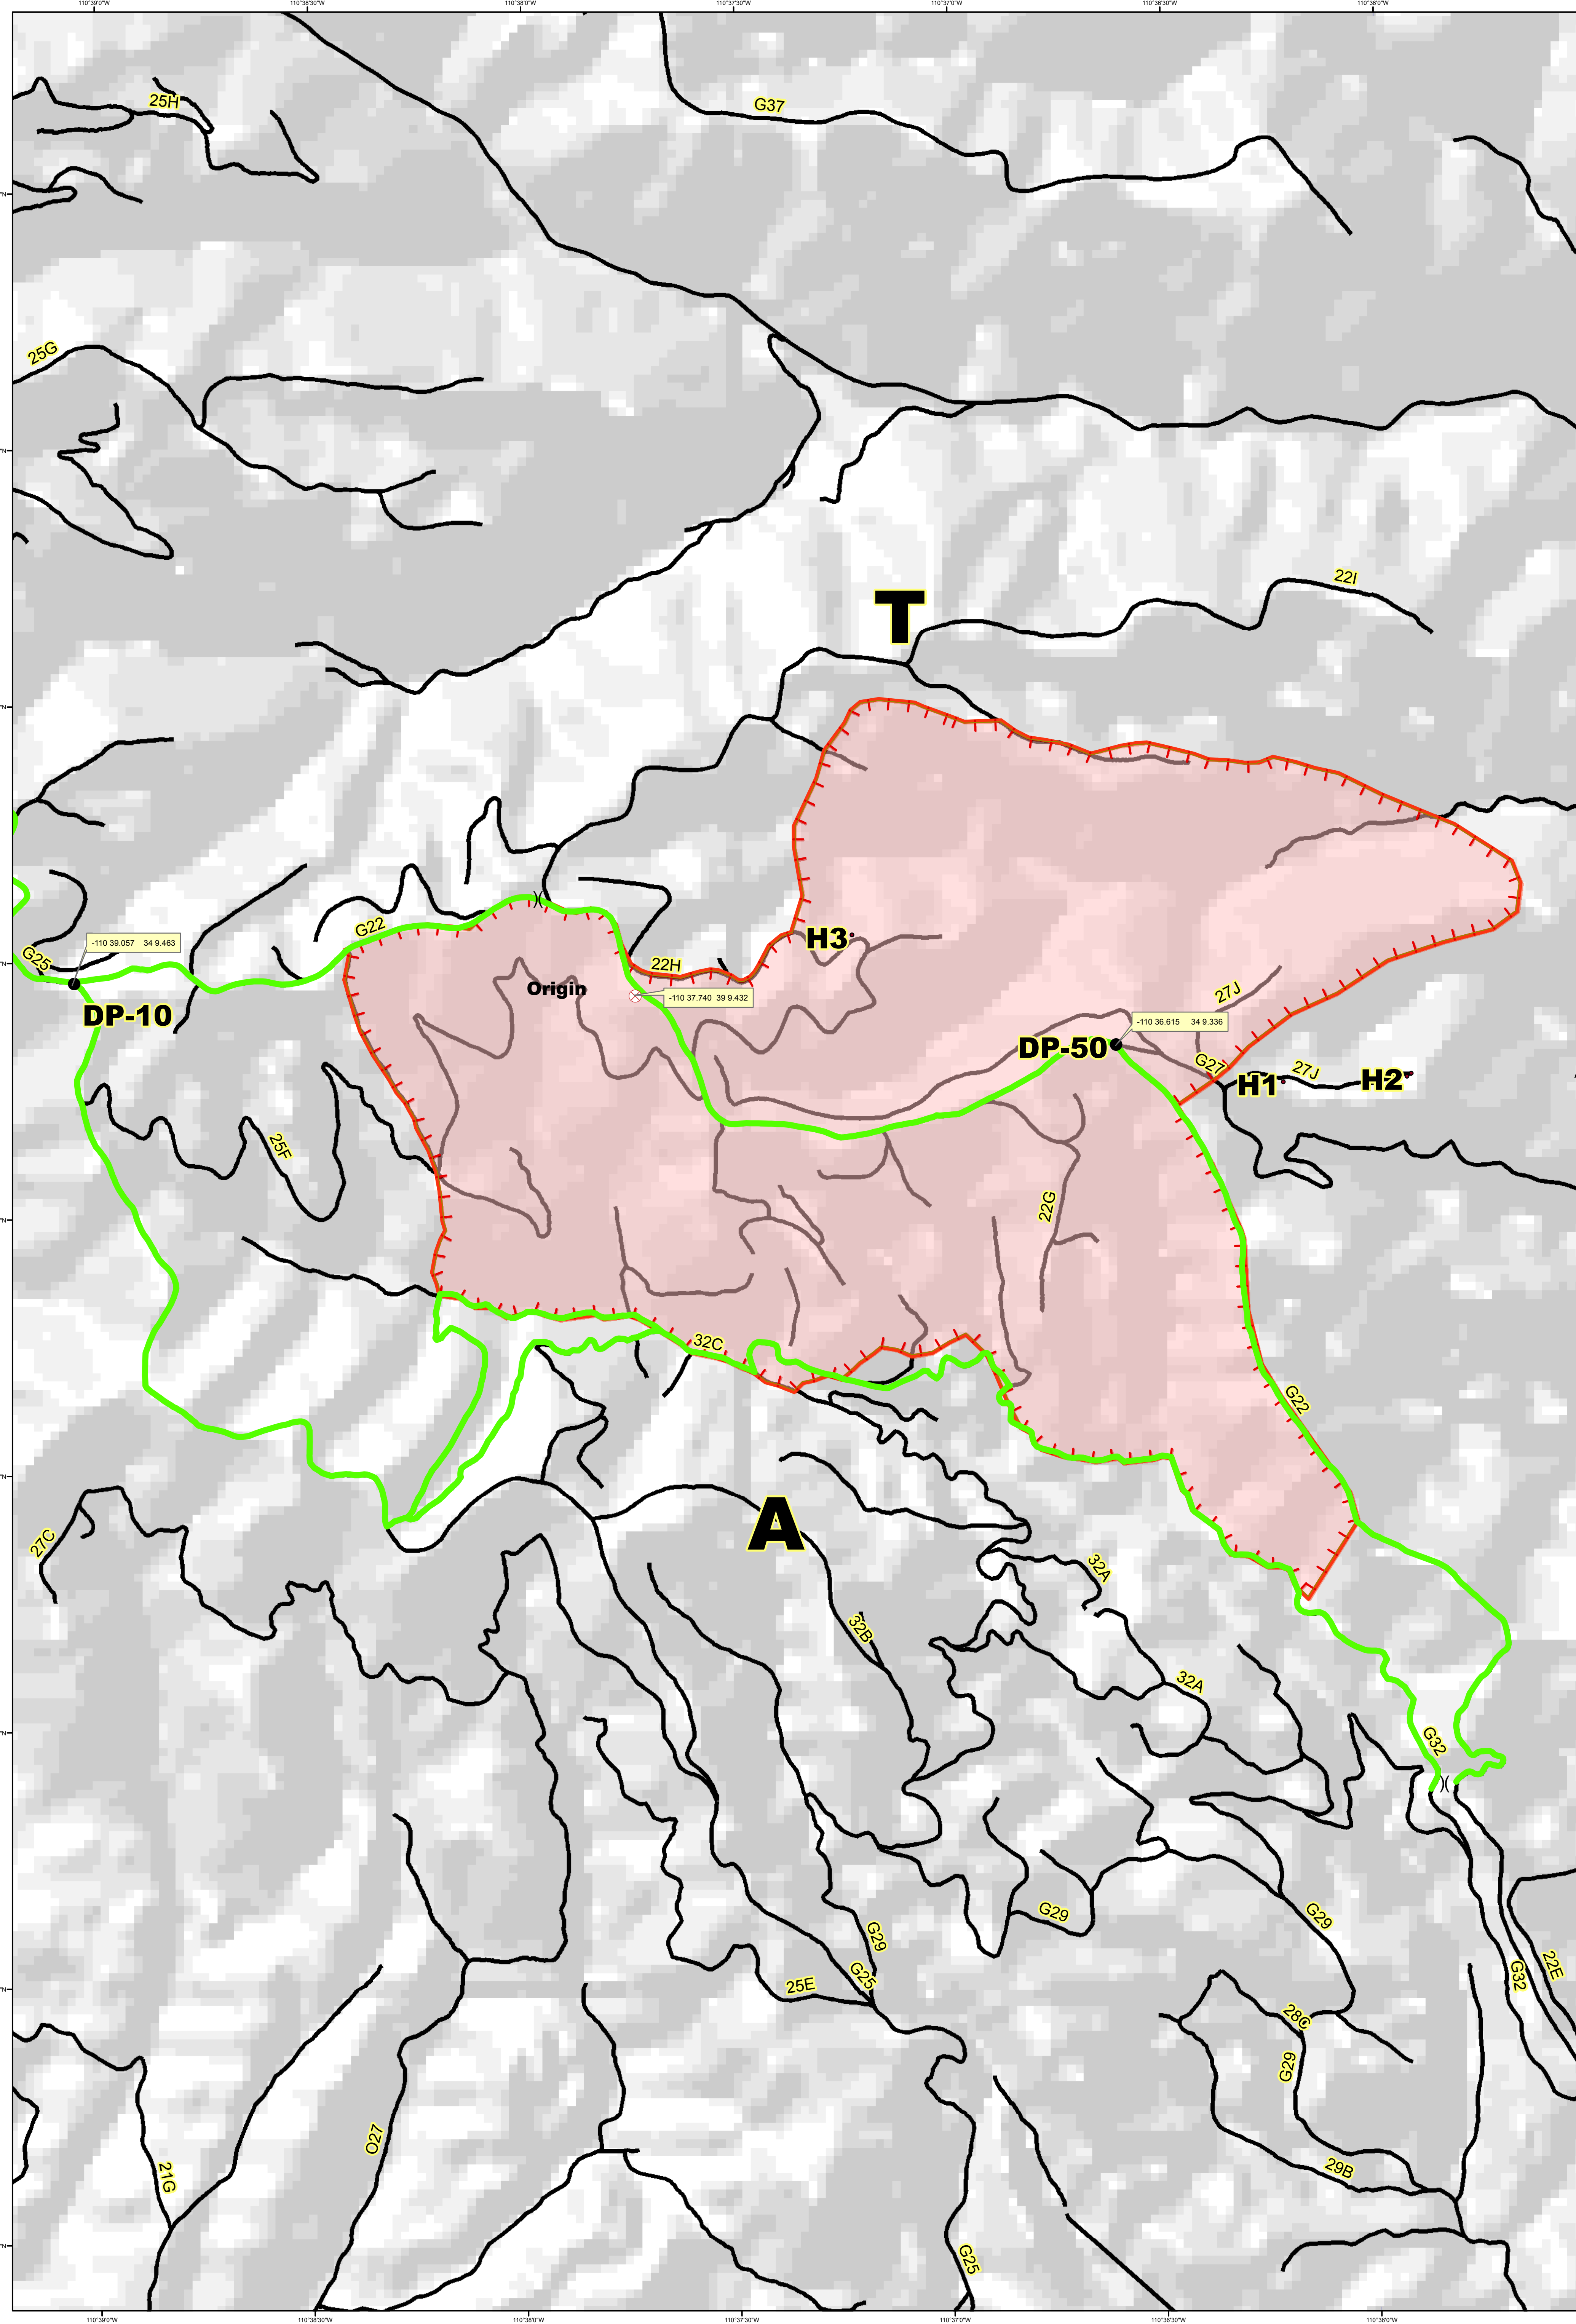

Transportation Map AZ-FTA-G22 FIRE April 11, 2021

1653 Acres

Legend

- Incident Command Post
- Spike Camp
- Division Break
- Fire Origin
- Drop Point
- G22_Roads
- G22_Perimeter_20210410_n83
- Roads_GPS_2013
- Reservation_Boundary

Date: 4/10/2021
Time: 8:28:39 PM

1:10,369

0 0.2 0.4 0.8 Miles