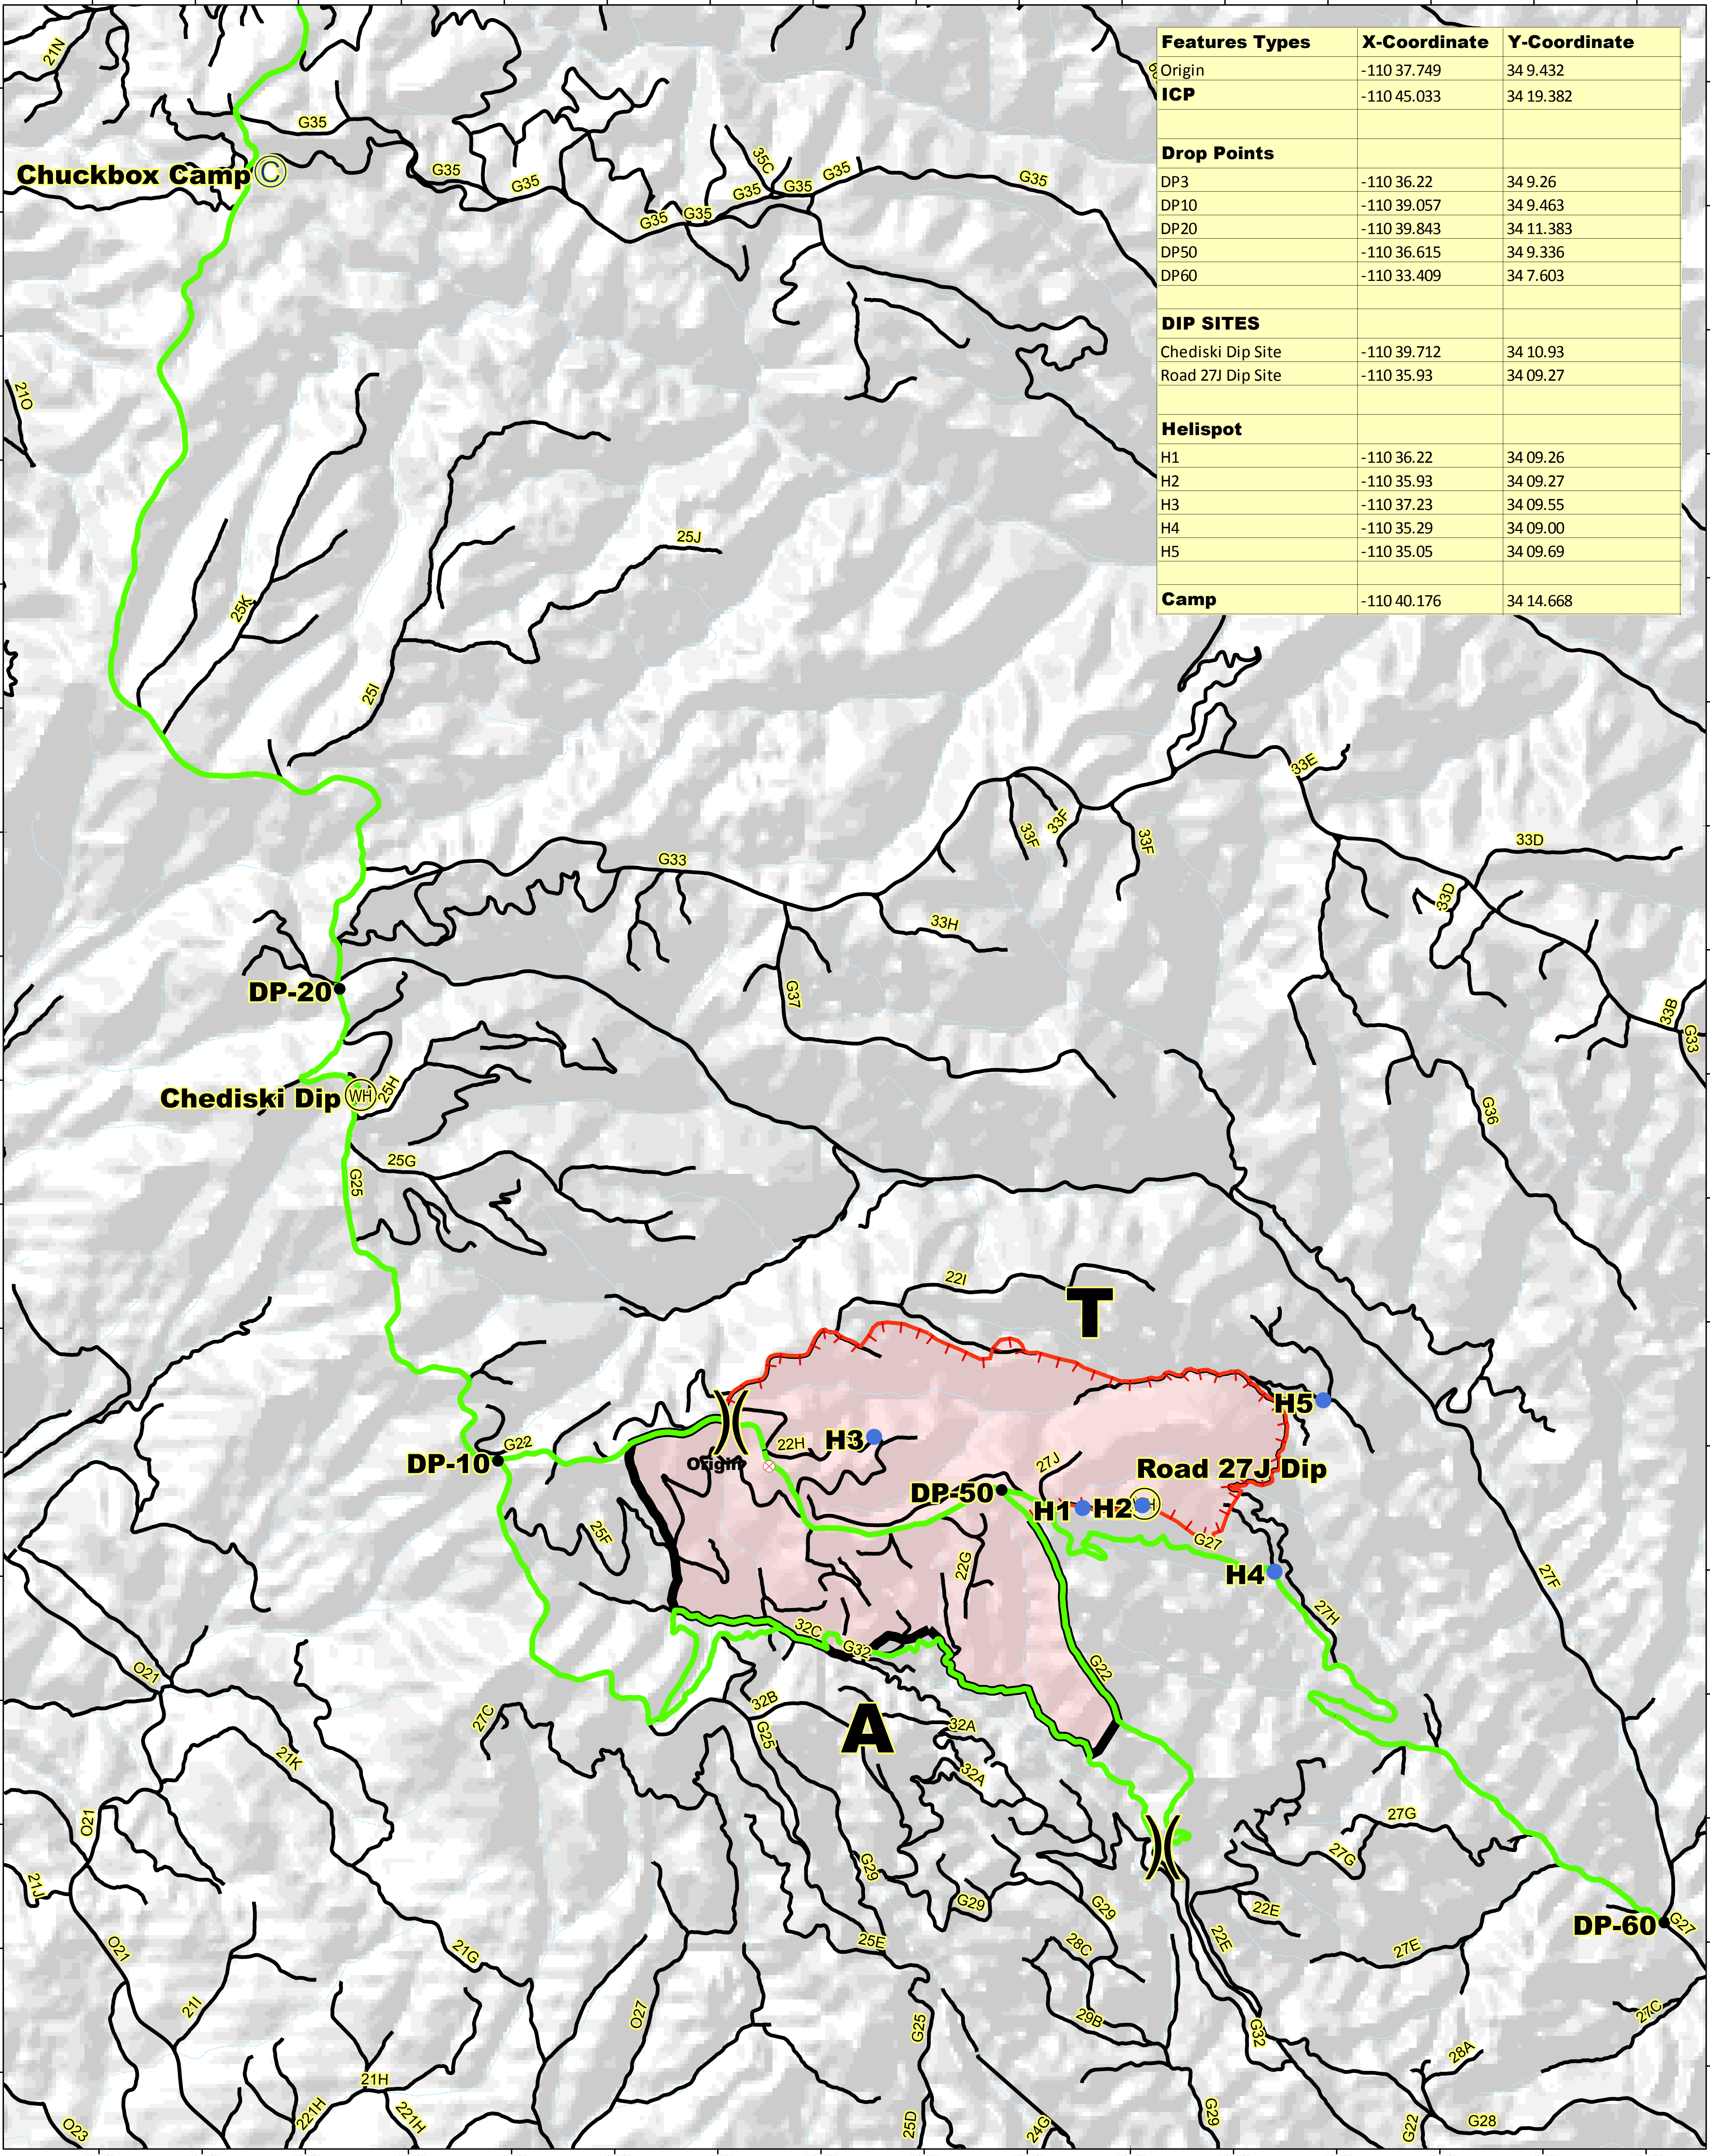

Transportation Map

AZ-FTA-G22 FIRE

April 15, 2021

Legend 2026 Acres

- Incident Command Post
- Spike Camp
- Division Break
- Fire Origin
- Drop Point
- Helispot
- Dip Site
- G22_Fire Use Roads
- Containment Line
- UnControlled Fire Line
- Fire Perimeter_20210414
- Roads_GPS_2013
- Reservation_Boundary