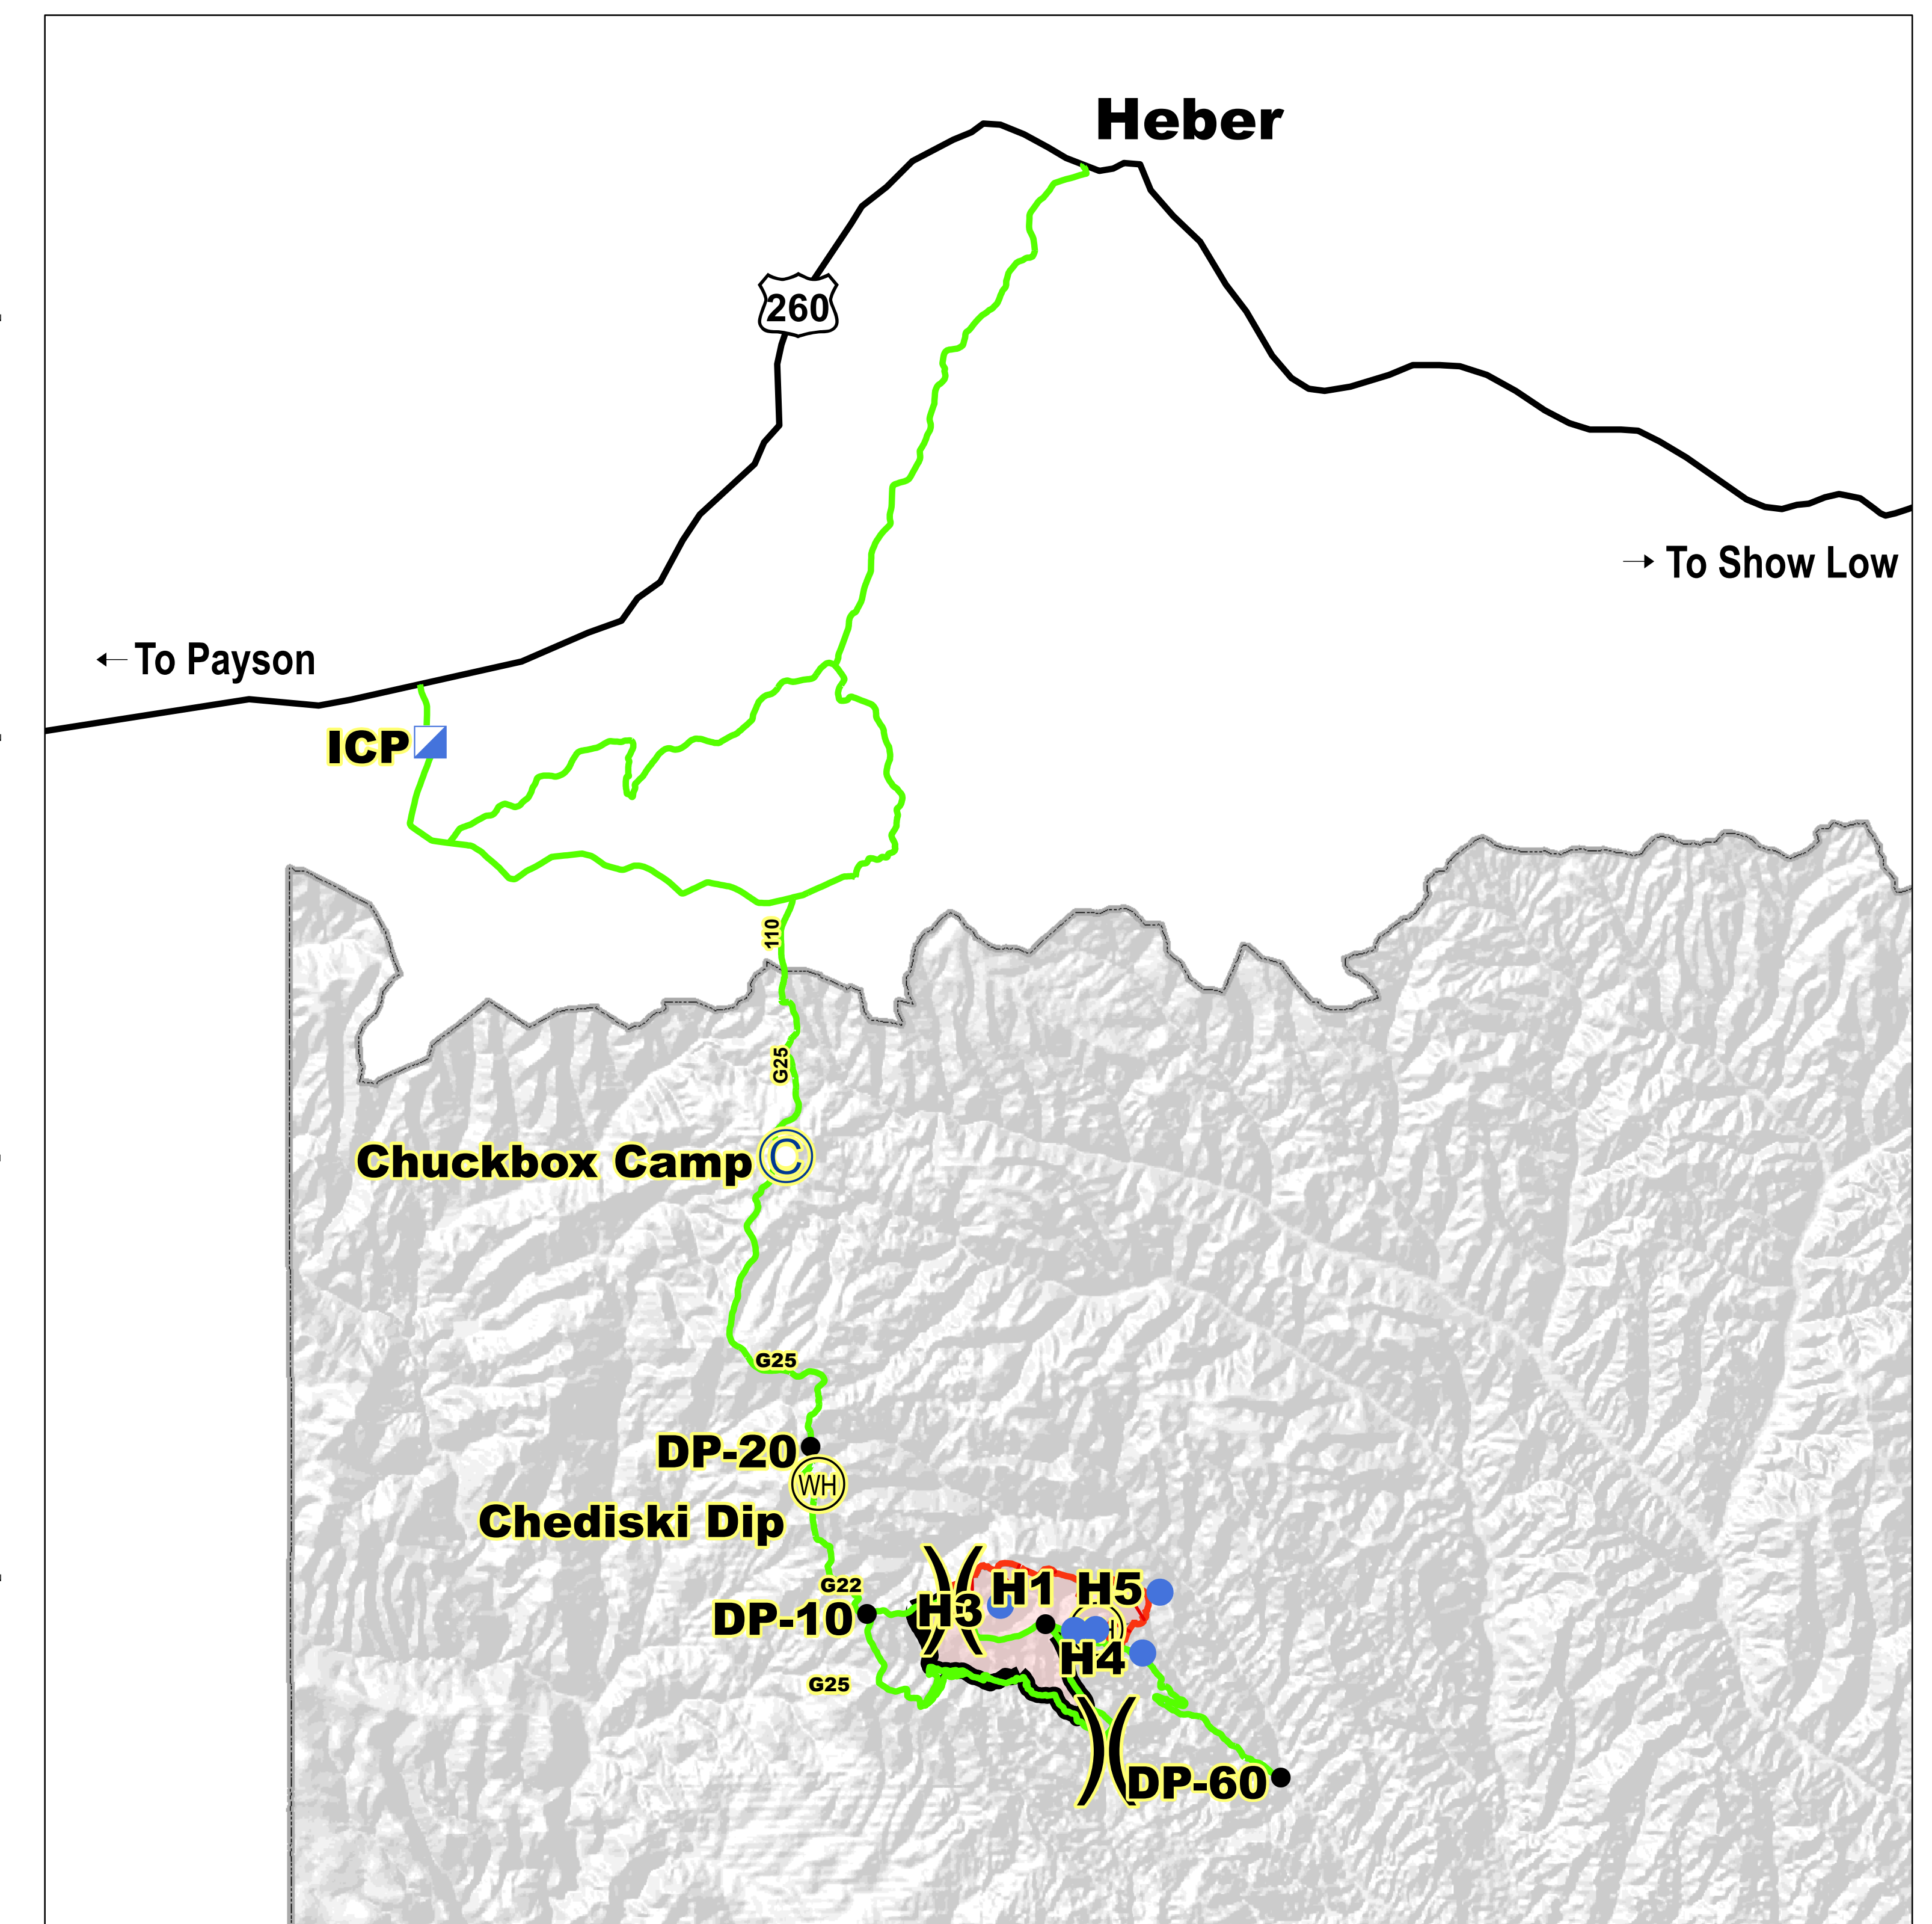

Transportation Map

AZ-FTA-G22 FIRE

April 15, 2021

Legend 2026 Acres

- Incident Command Post
- Spike Camp
- Division Break
- Fire Origin
- Drop Point
- Helispot
- Dip Site
- G22_Fire Use Roads
- Containment Line
- UnControlled Fire Line
- Fire Perimeter_20210414
- Roads_GPS_2013
- Reservation_Boundary