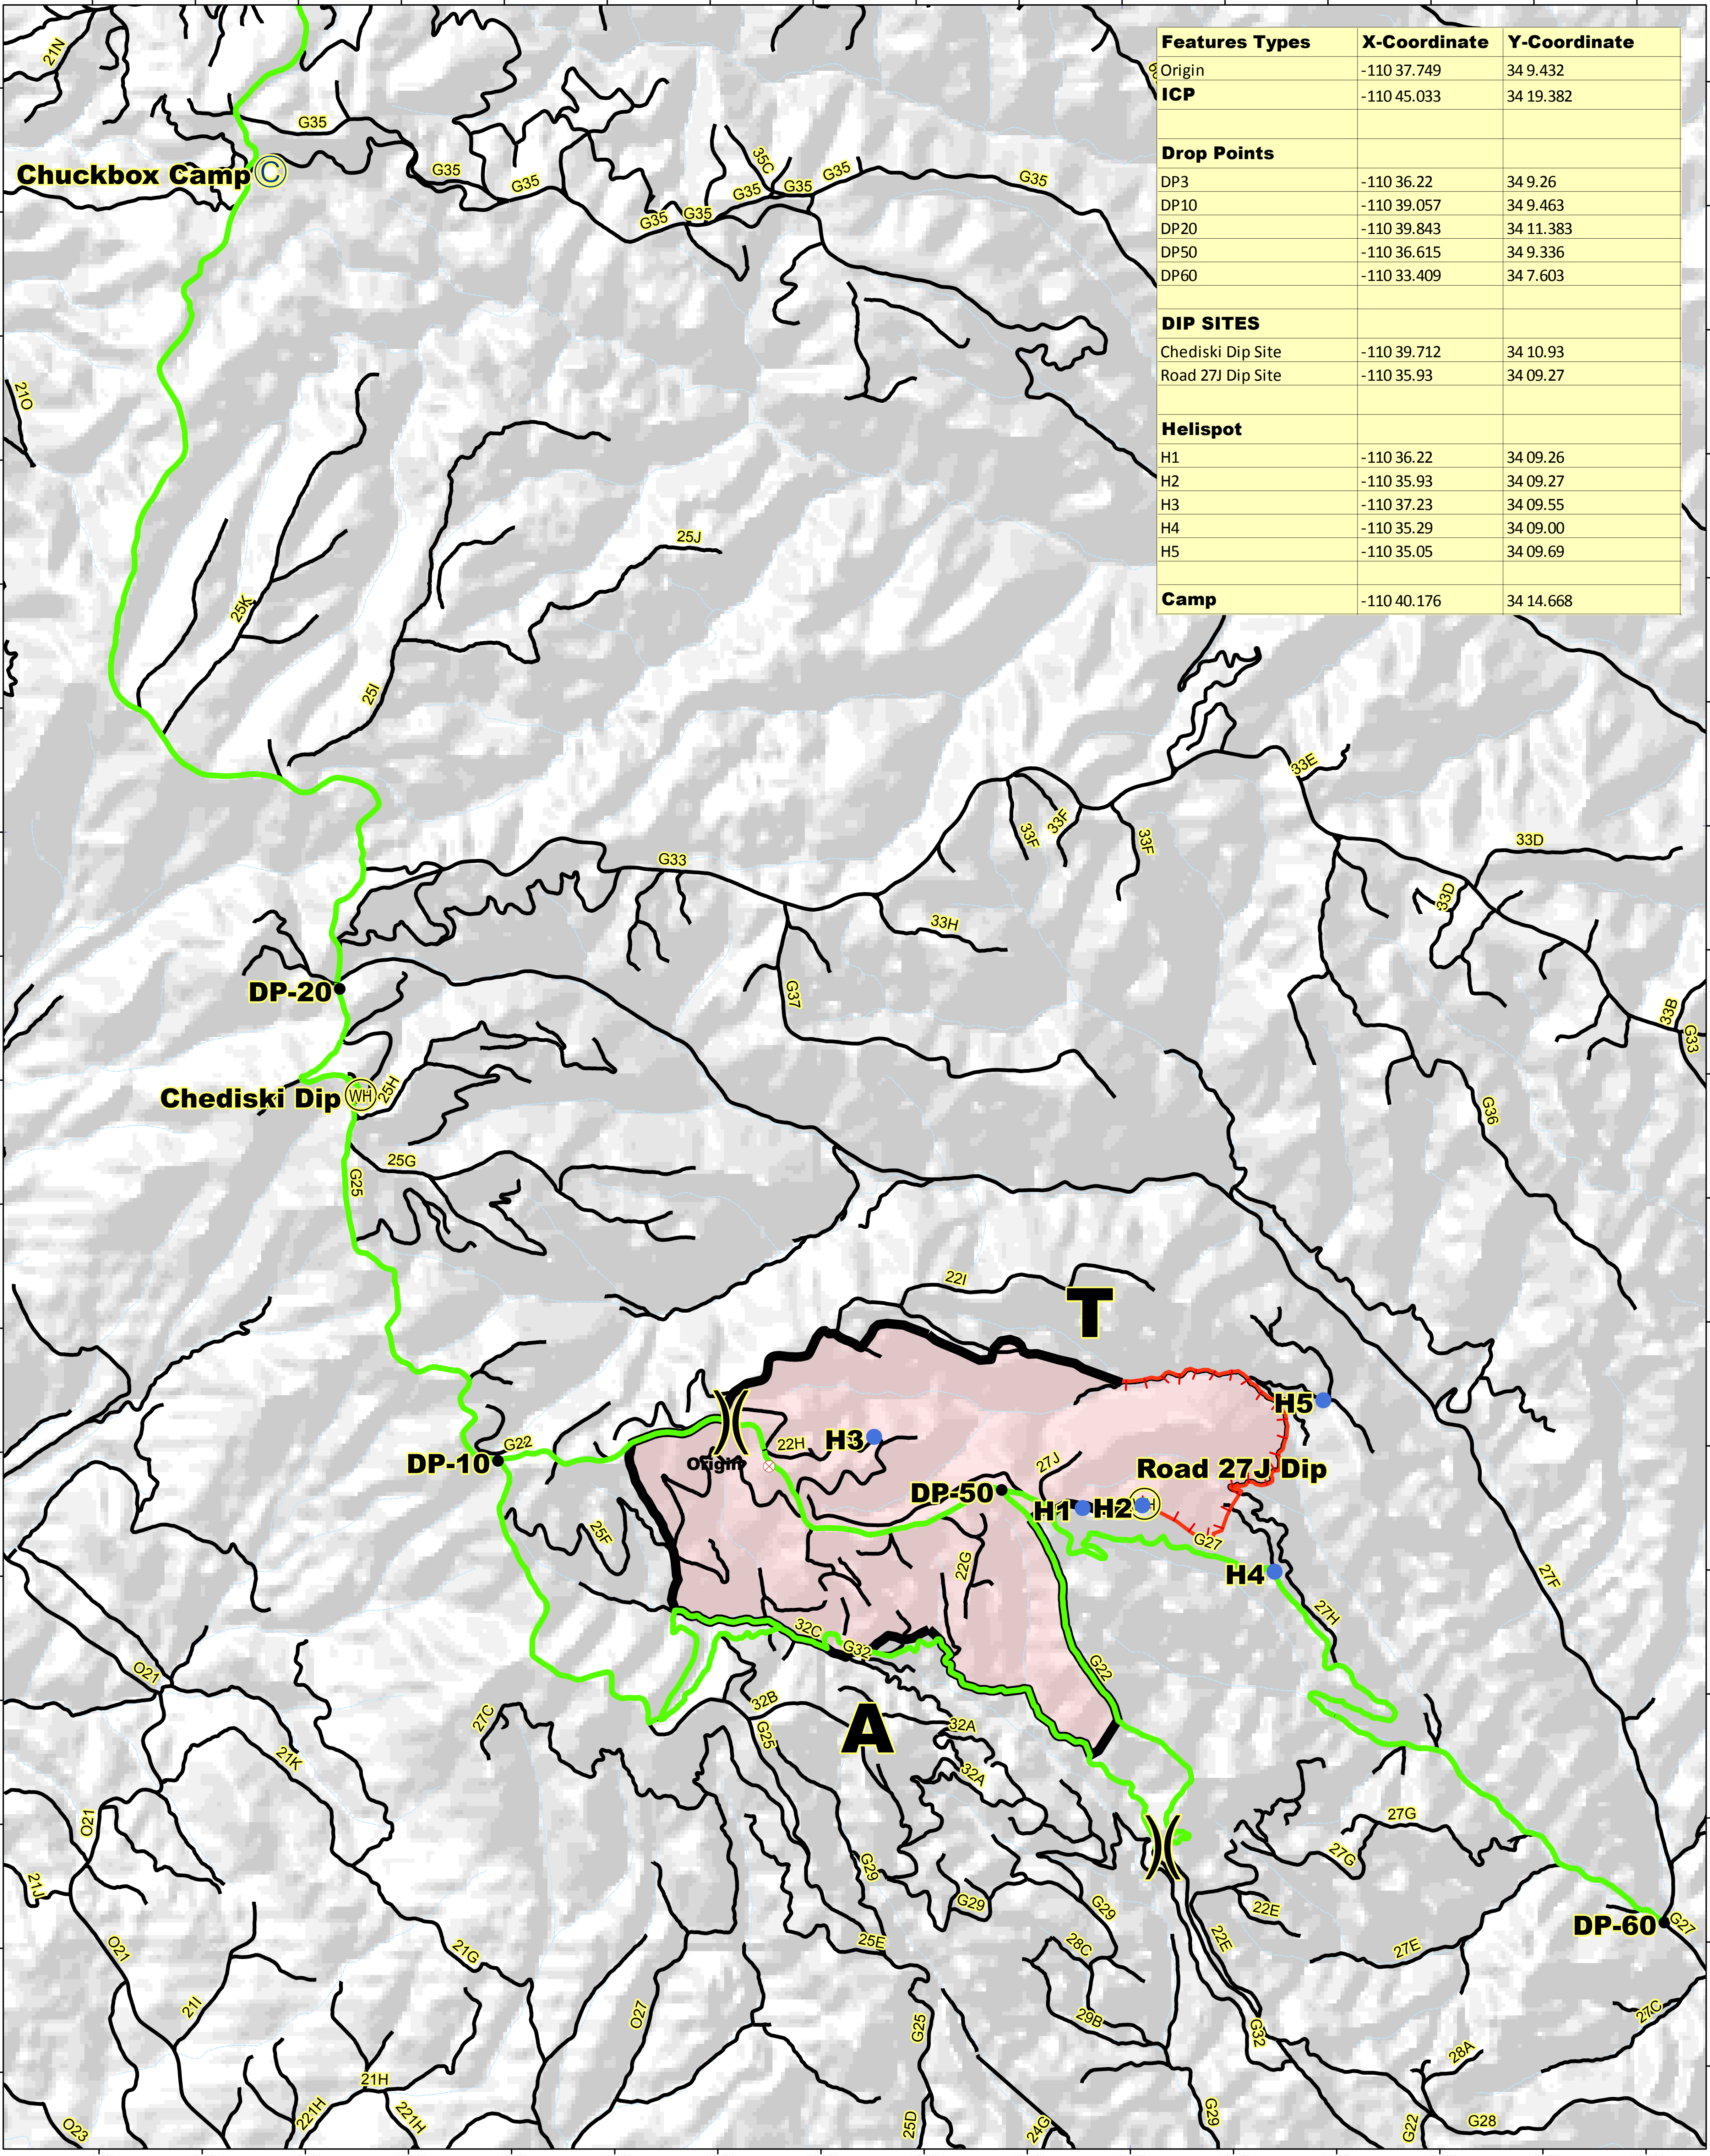

Transportation Map

AZ-FTA-G22 FIRE

April 17, 2021

Legend 2026 Acres

- Incident Command Post
- Spike Camp
- Division Break
- Fire Origin
- Drop Point
- Helispot
- Dip Site
- G22_Fire Use Roads
- Containment Line
- UnControlled Fire Line
- Fire Perimeter_20210414
- Roads_GPS_2013
- Reservation_Boundary