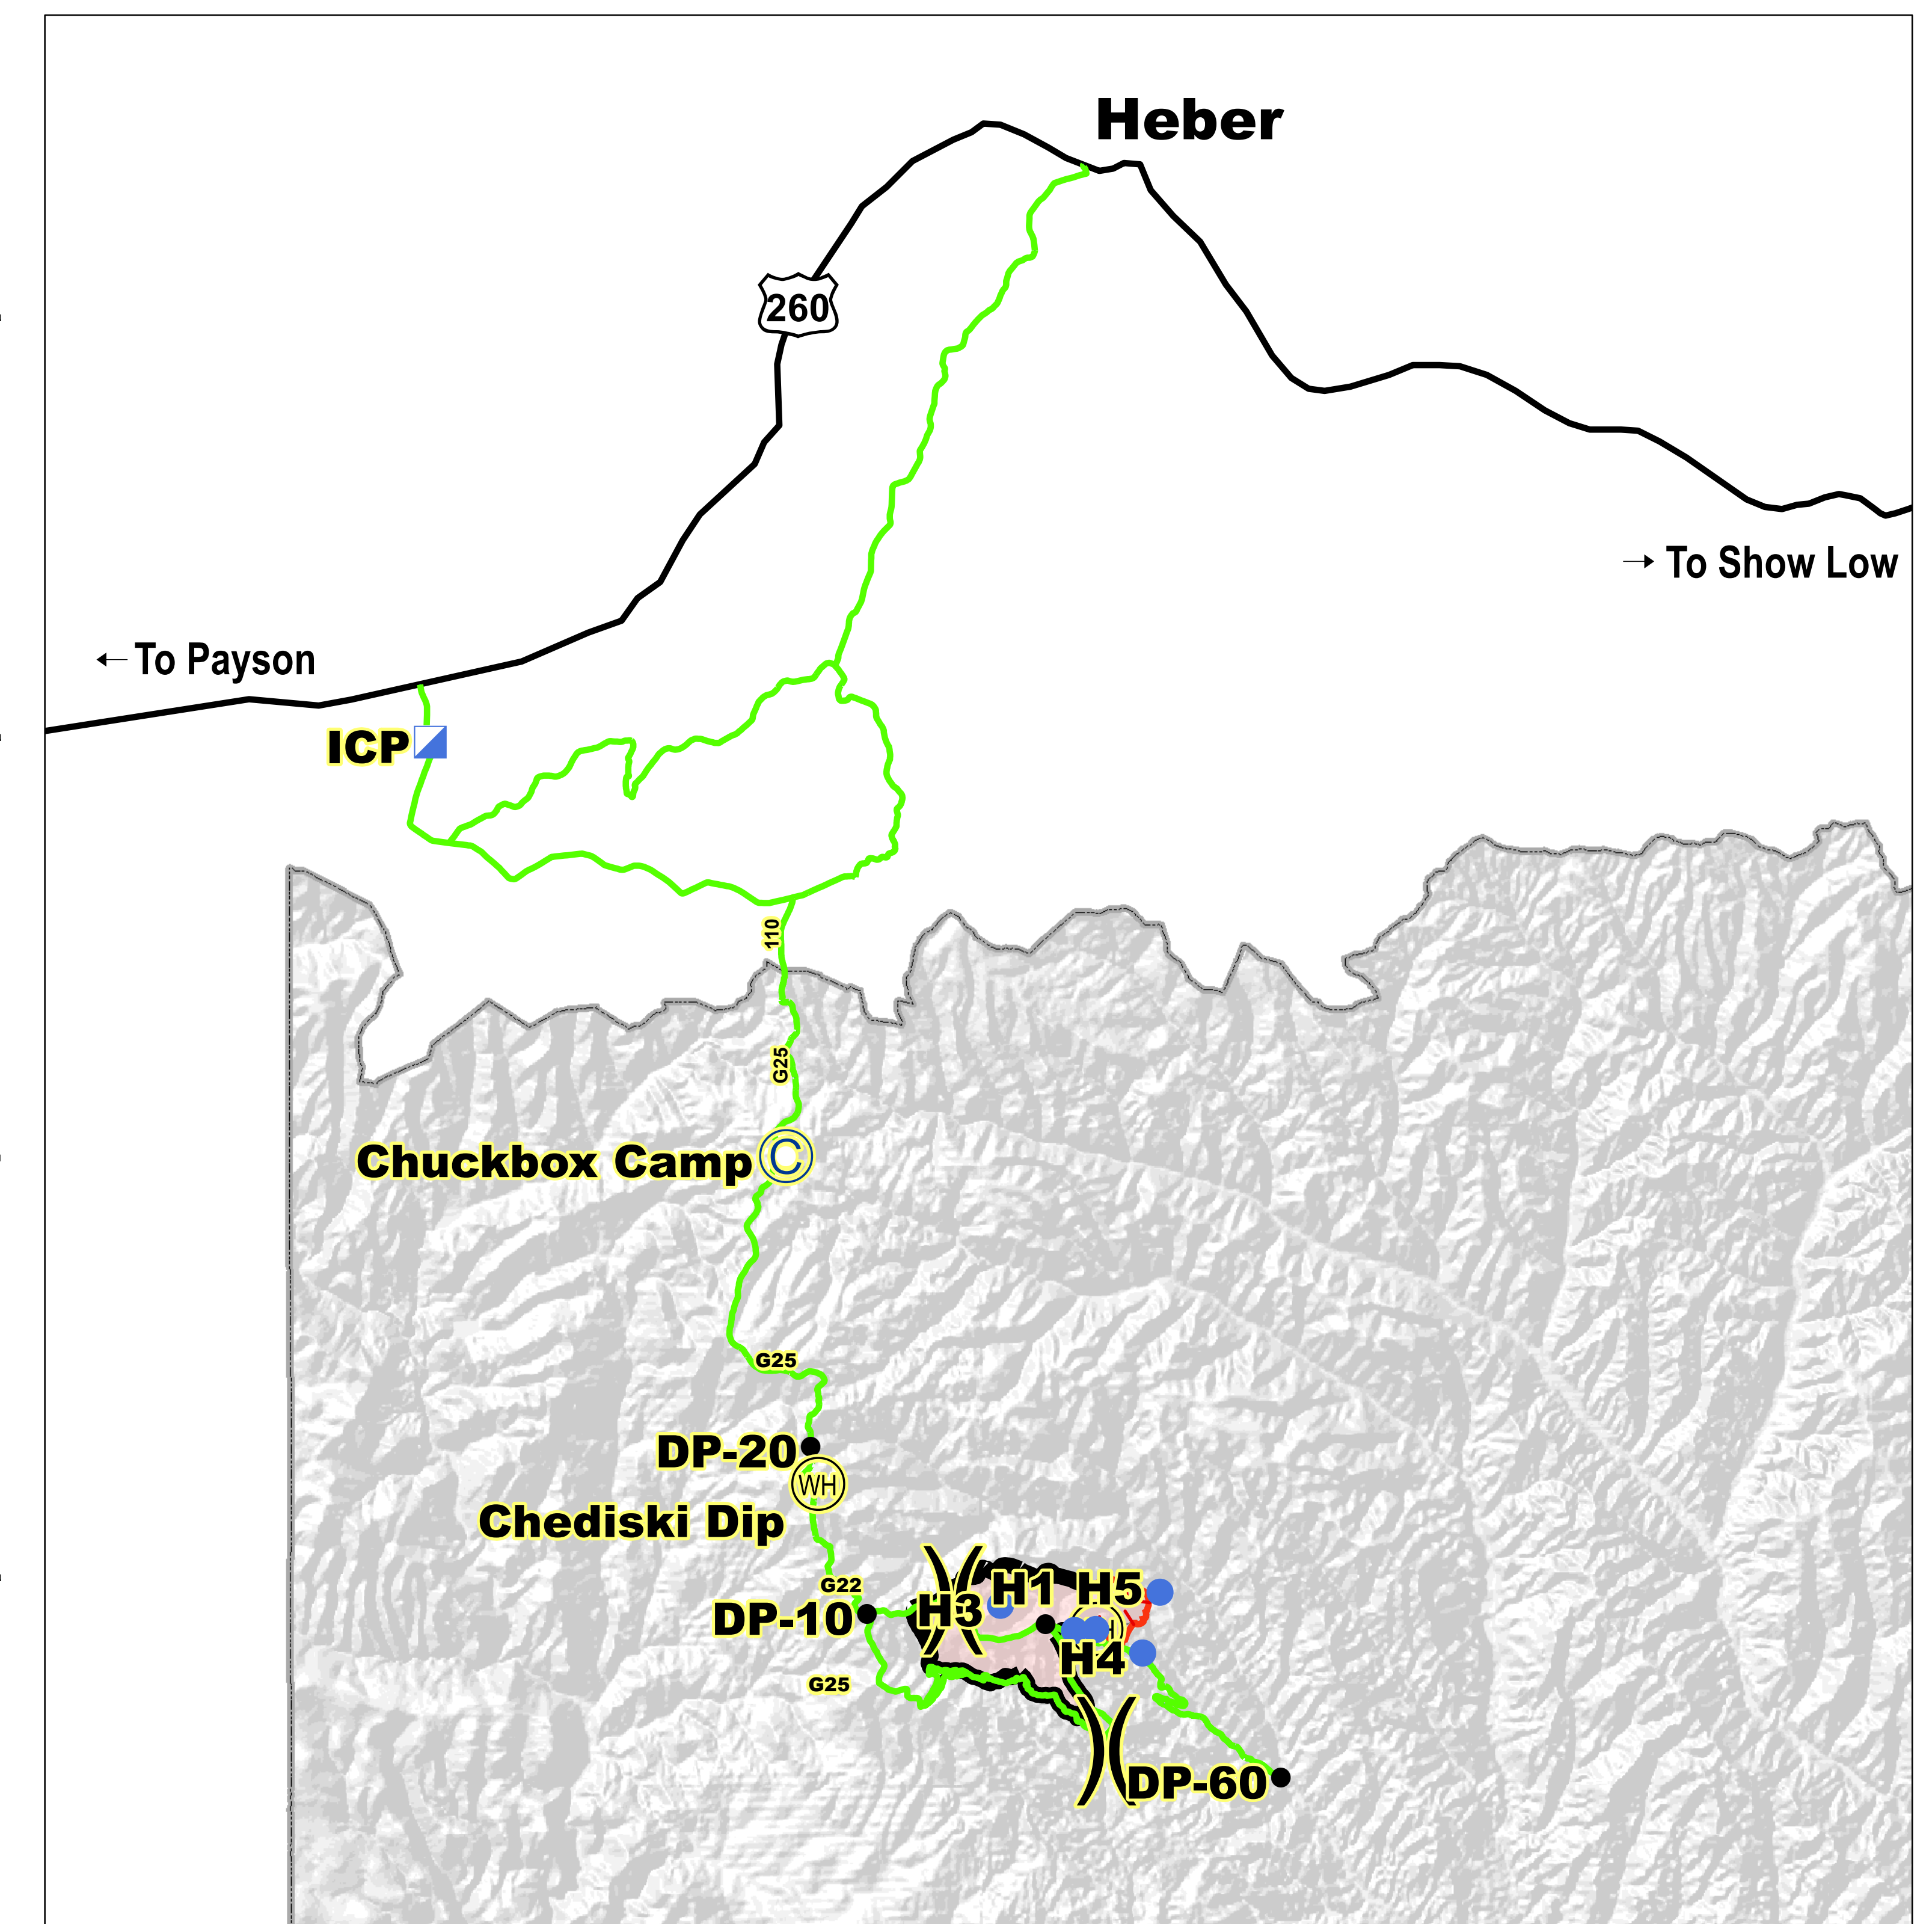

Transportation Map

AZ-FTA-G22 FIRE

April 17, 2021

Legend 2026 Acres

- Incident Command Post
- Spike Camp
- Division Break
- Fire Origin
- Drop Point
- Helispot
- Dip Site
- G22_Fire Use Roads
- Containment Line
- UnControlled Fire Line
- Fire Perimeter_20210414
- Roads_GPS_2013
- Reservation_Boundary