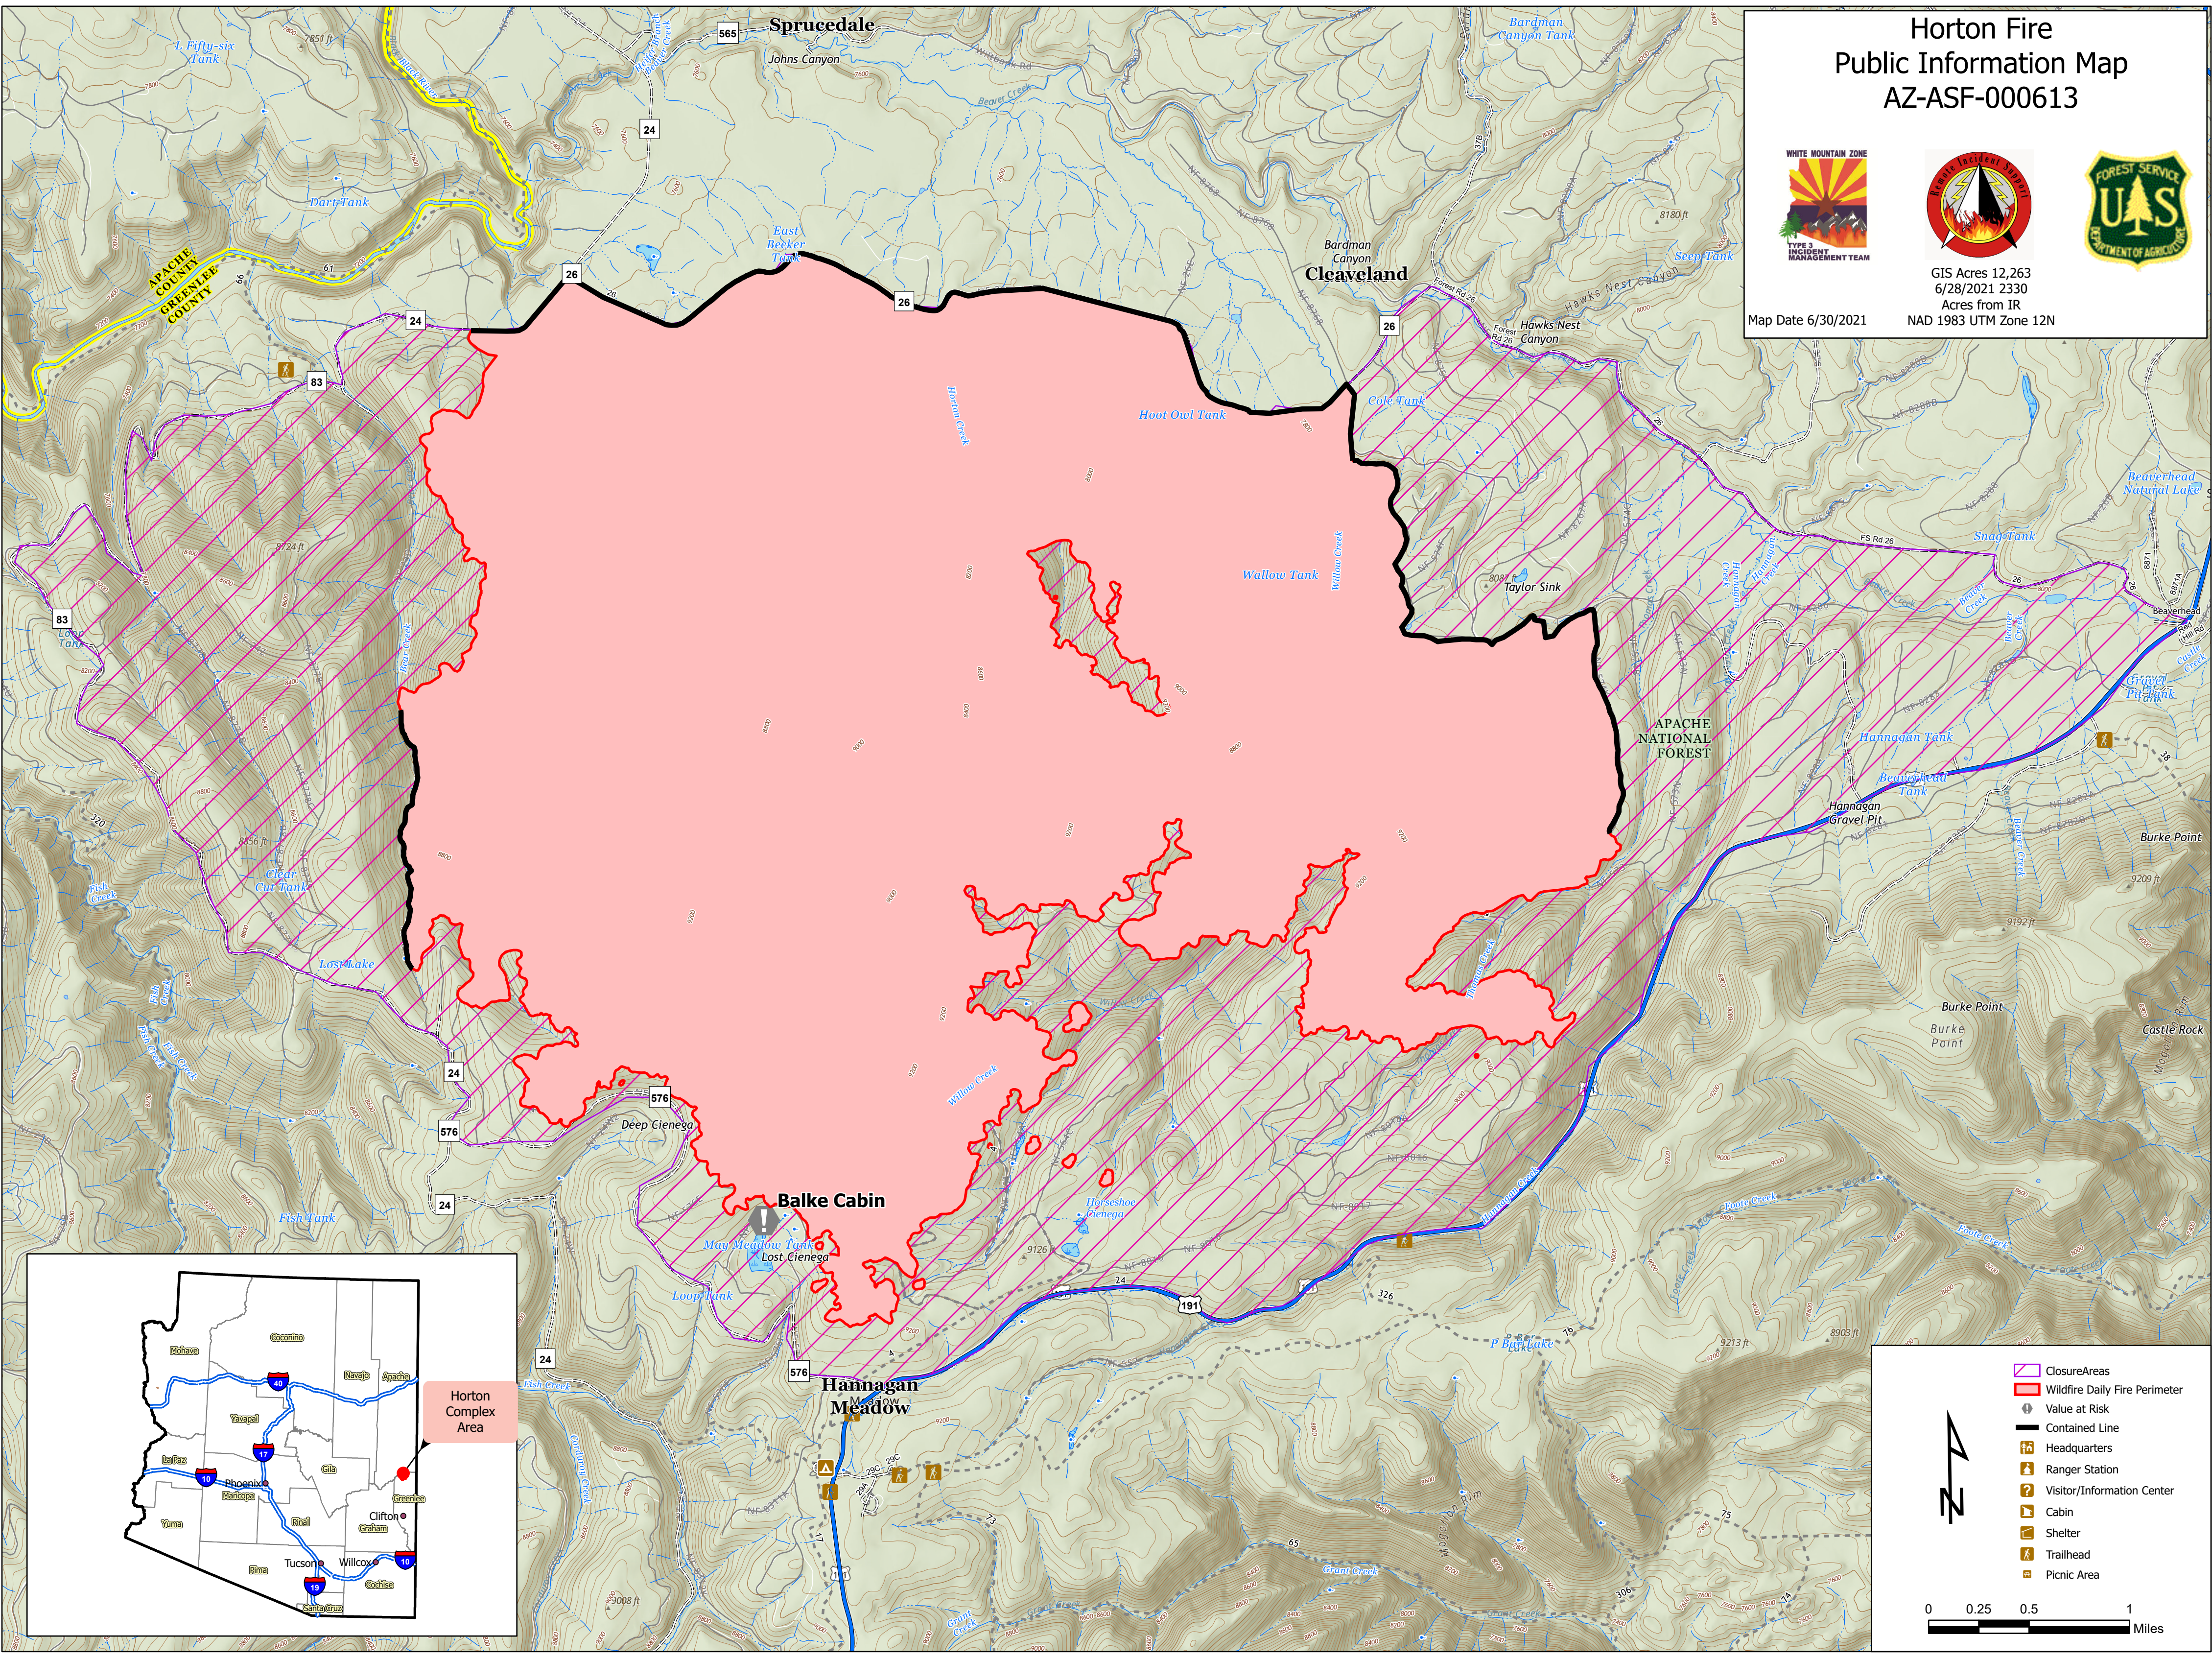

Horton Fire Public Information Map AZ-ASF-000613

GIS Acres 12,263
6/28/2021 2330
Acres from IR
NAD 1983 UTM Zone 12N

Map Date 6/30/2021

Horton Complex Area

0 0.25 0.5 1 Miles