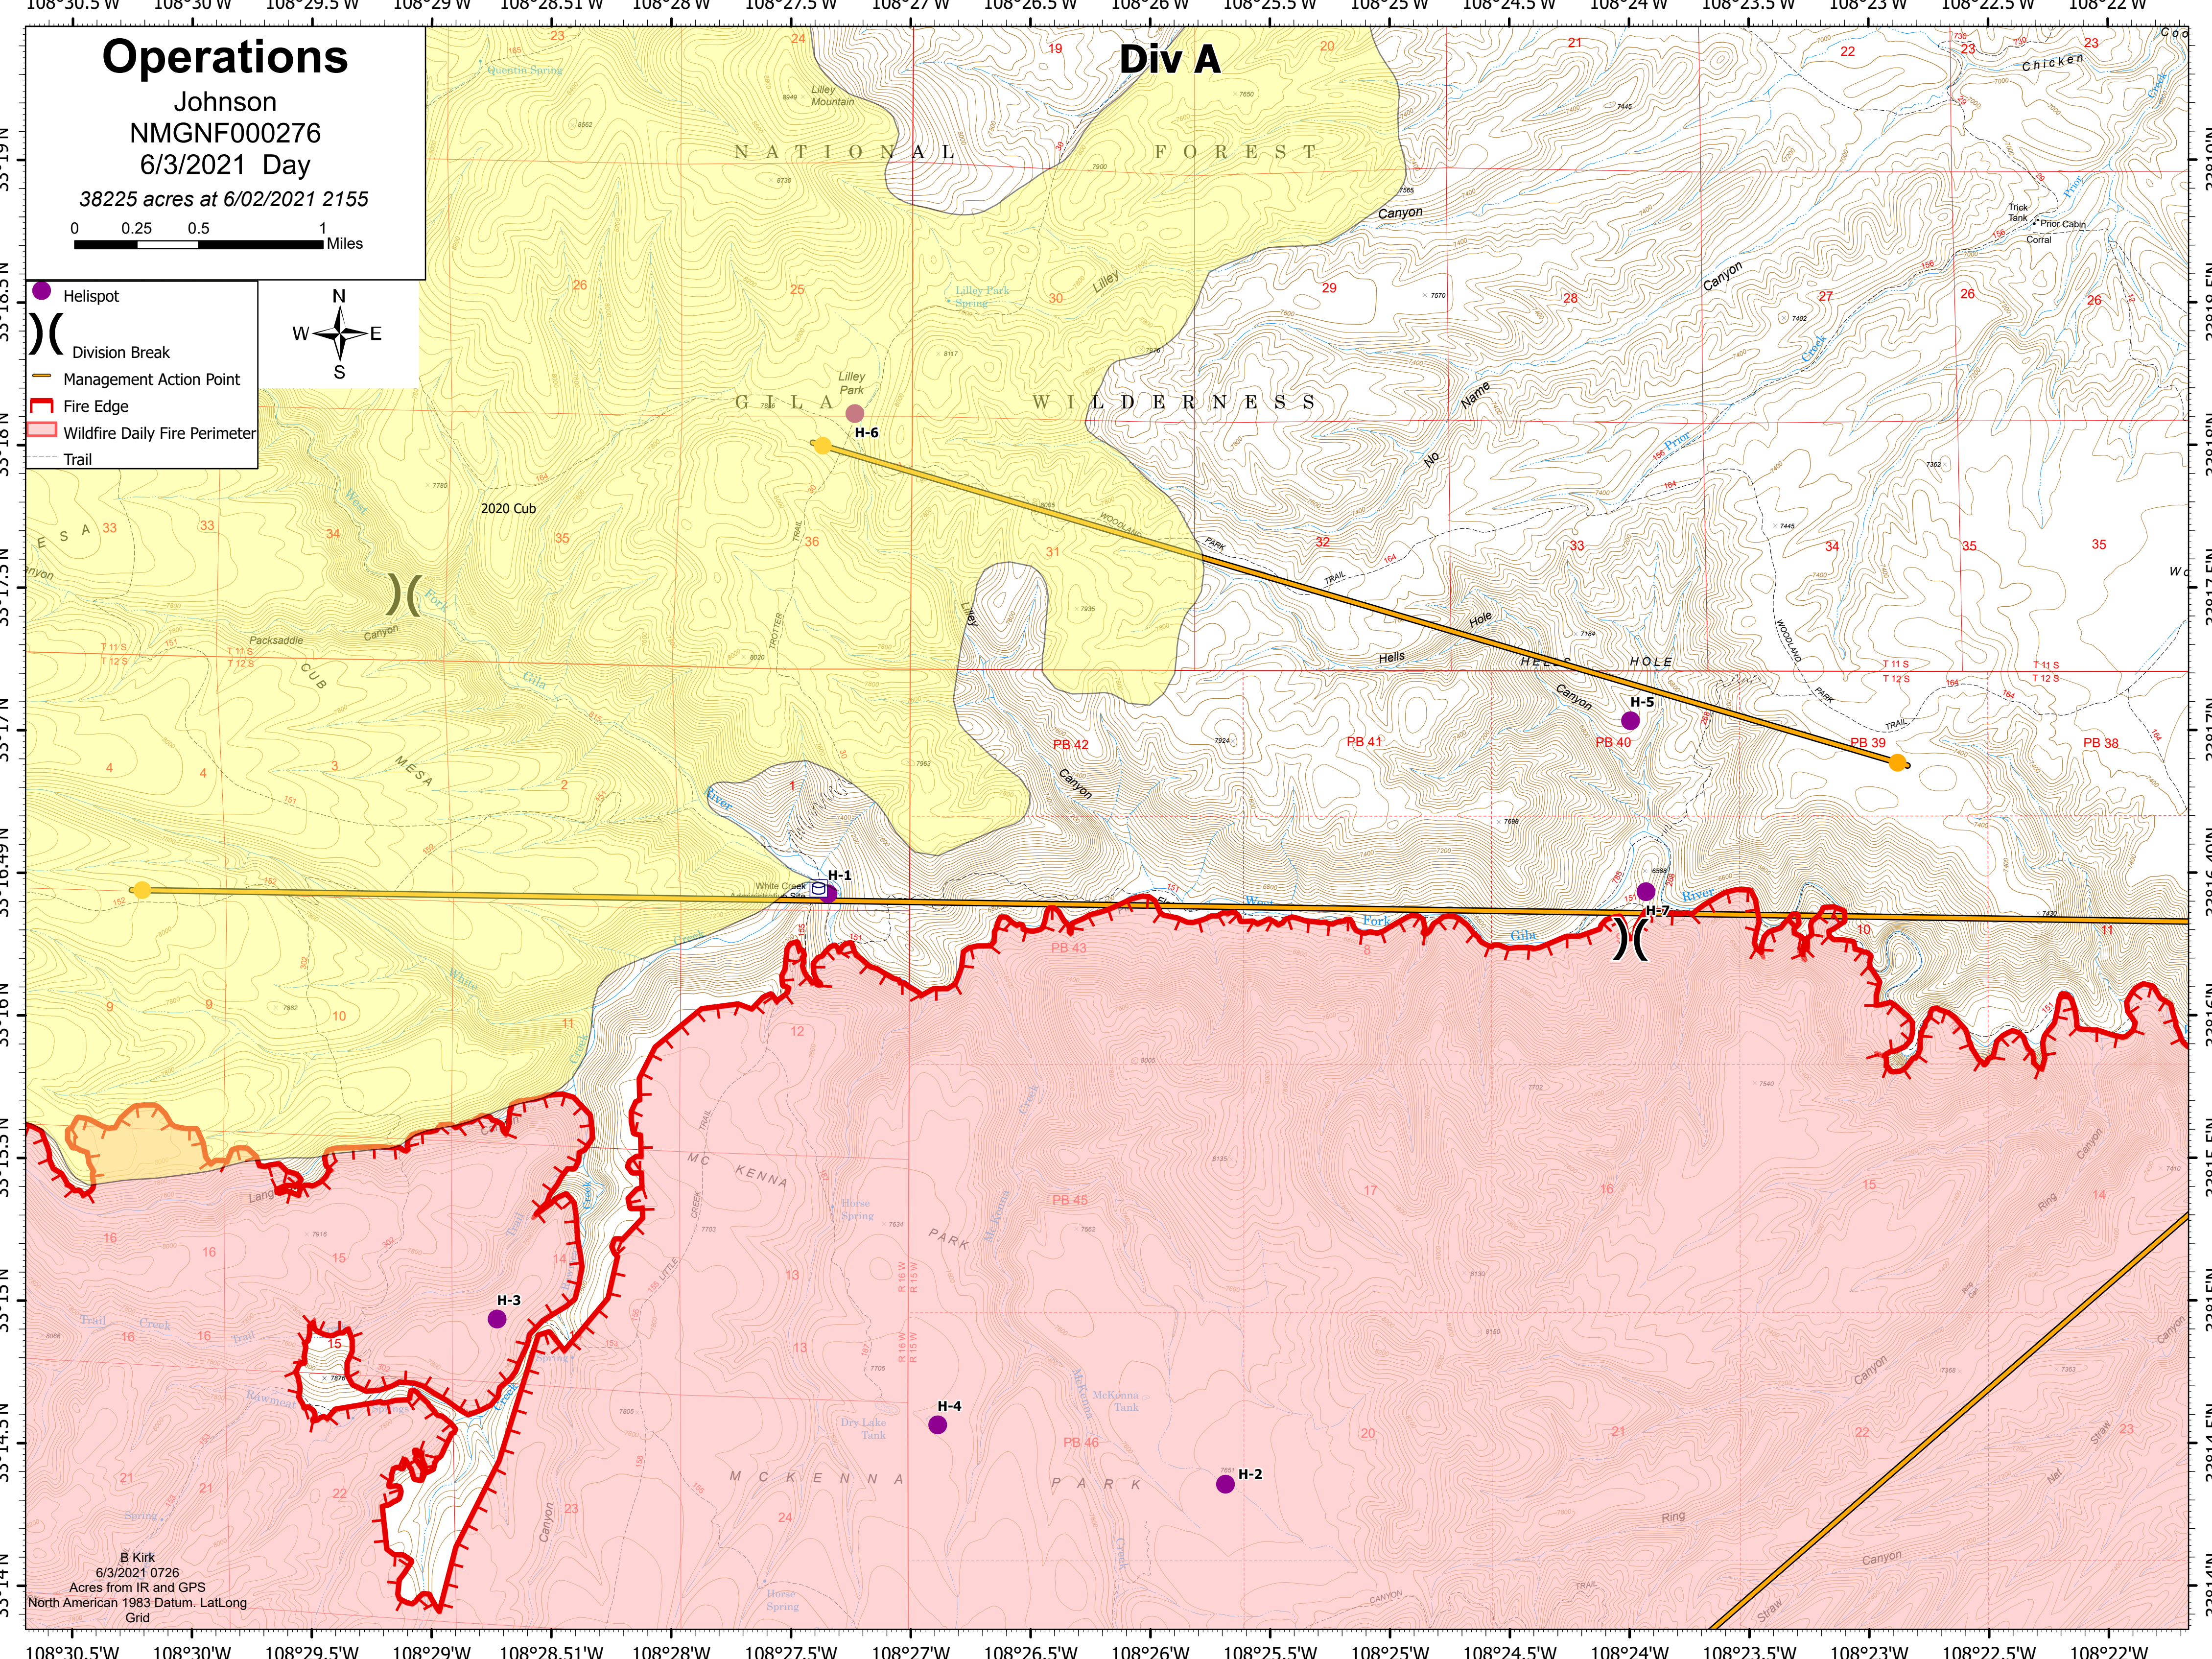

Operations

Johnson
NMGNF000276
6/3/2021 Day

38225 acres at 6/02/2021 2155

- Helispot
- Division Break
- Management Action Point
- Fire Edge
- Wildfire Daily Fire Perimeter
- Trail

Div A

NATIONAL FOREST

GILWA WILDERNESS

B Kirk
6/3/2021 0726
Acres from IR and GPS
North American 1983 Datum, LatLong
Grid