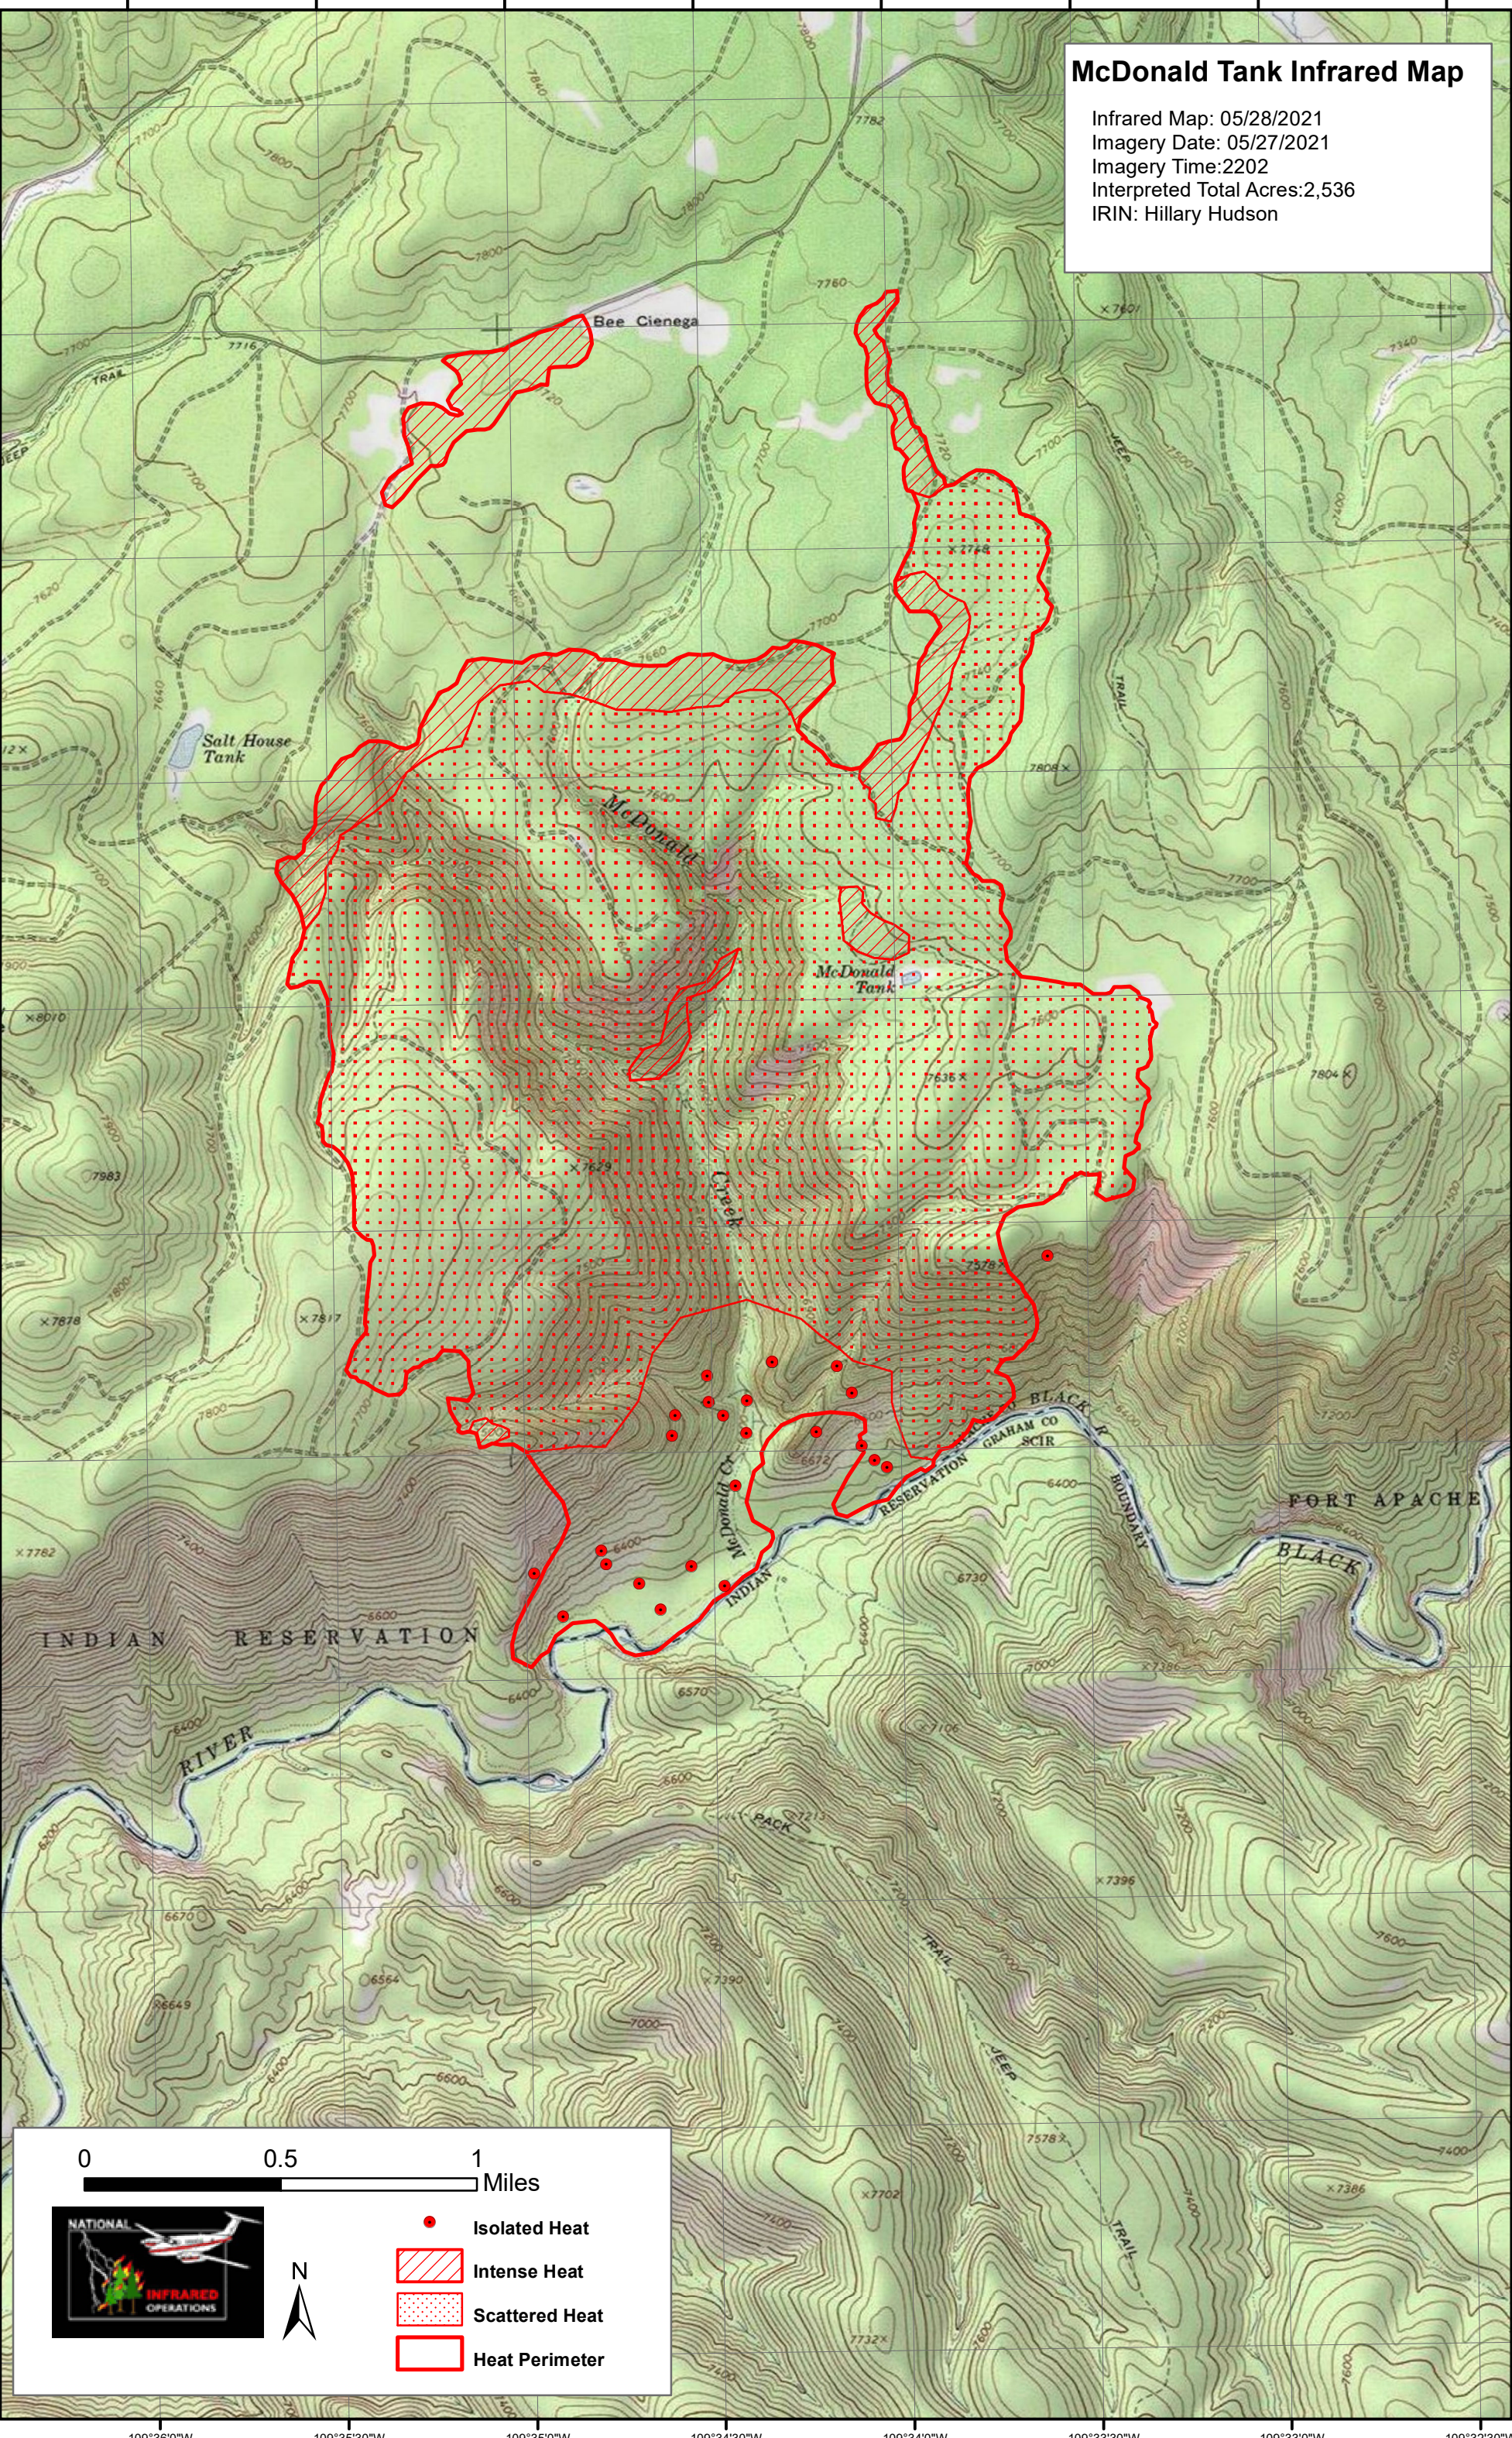

McDonald Tank Infrared Map

Infrared Map: 05/28/2021
Imagery Date: 05/27/2021
Imagery Time: 2202
Interpreted Total Acres: 2,536
IRIN: Hillary Hudson

0 0.5 1 Miles

-  Isolated Heat
-  Intense Heat
-  Scattered Heat
-  Heat Perimeter