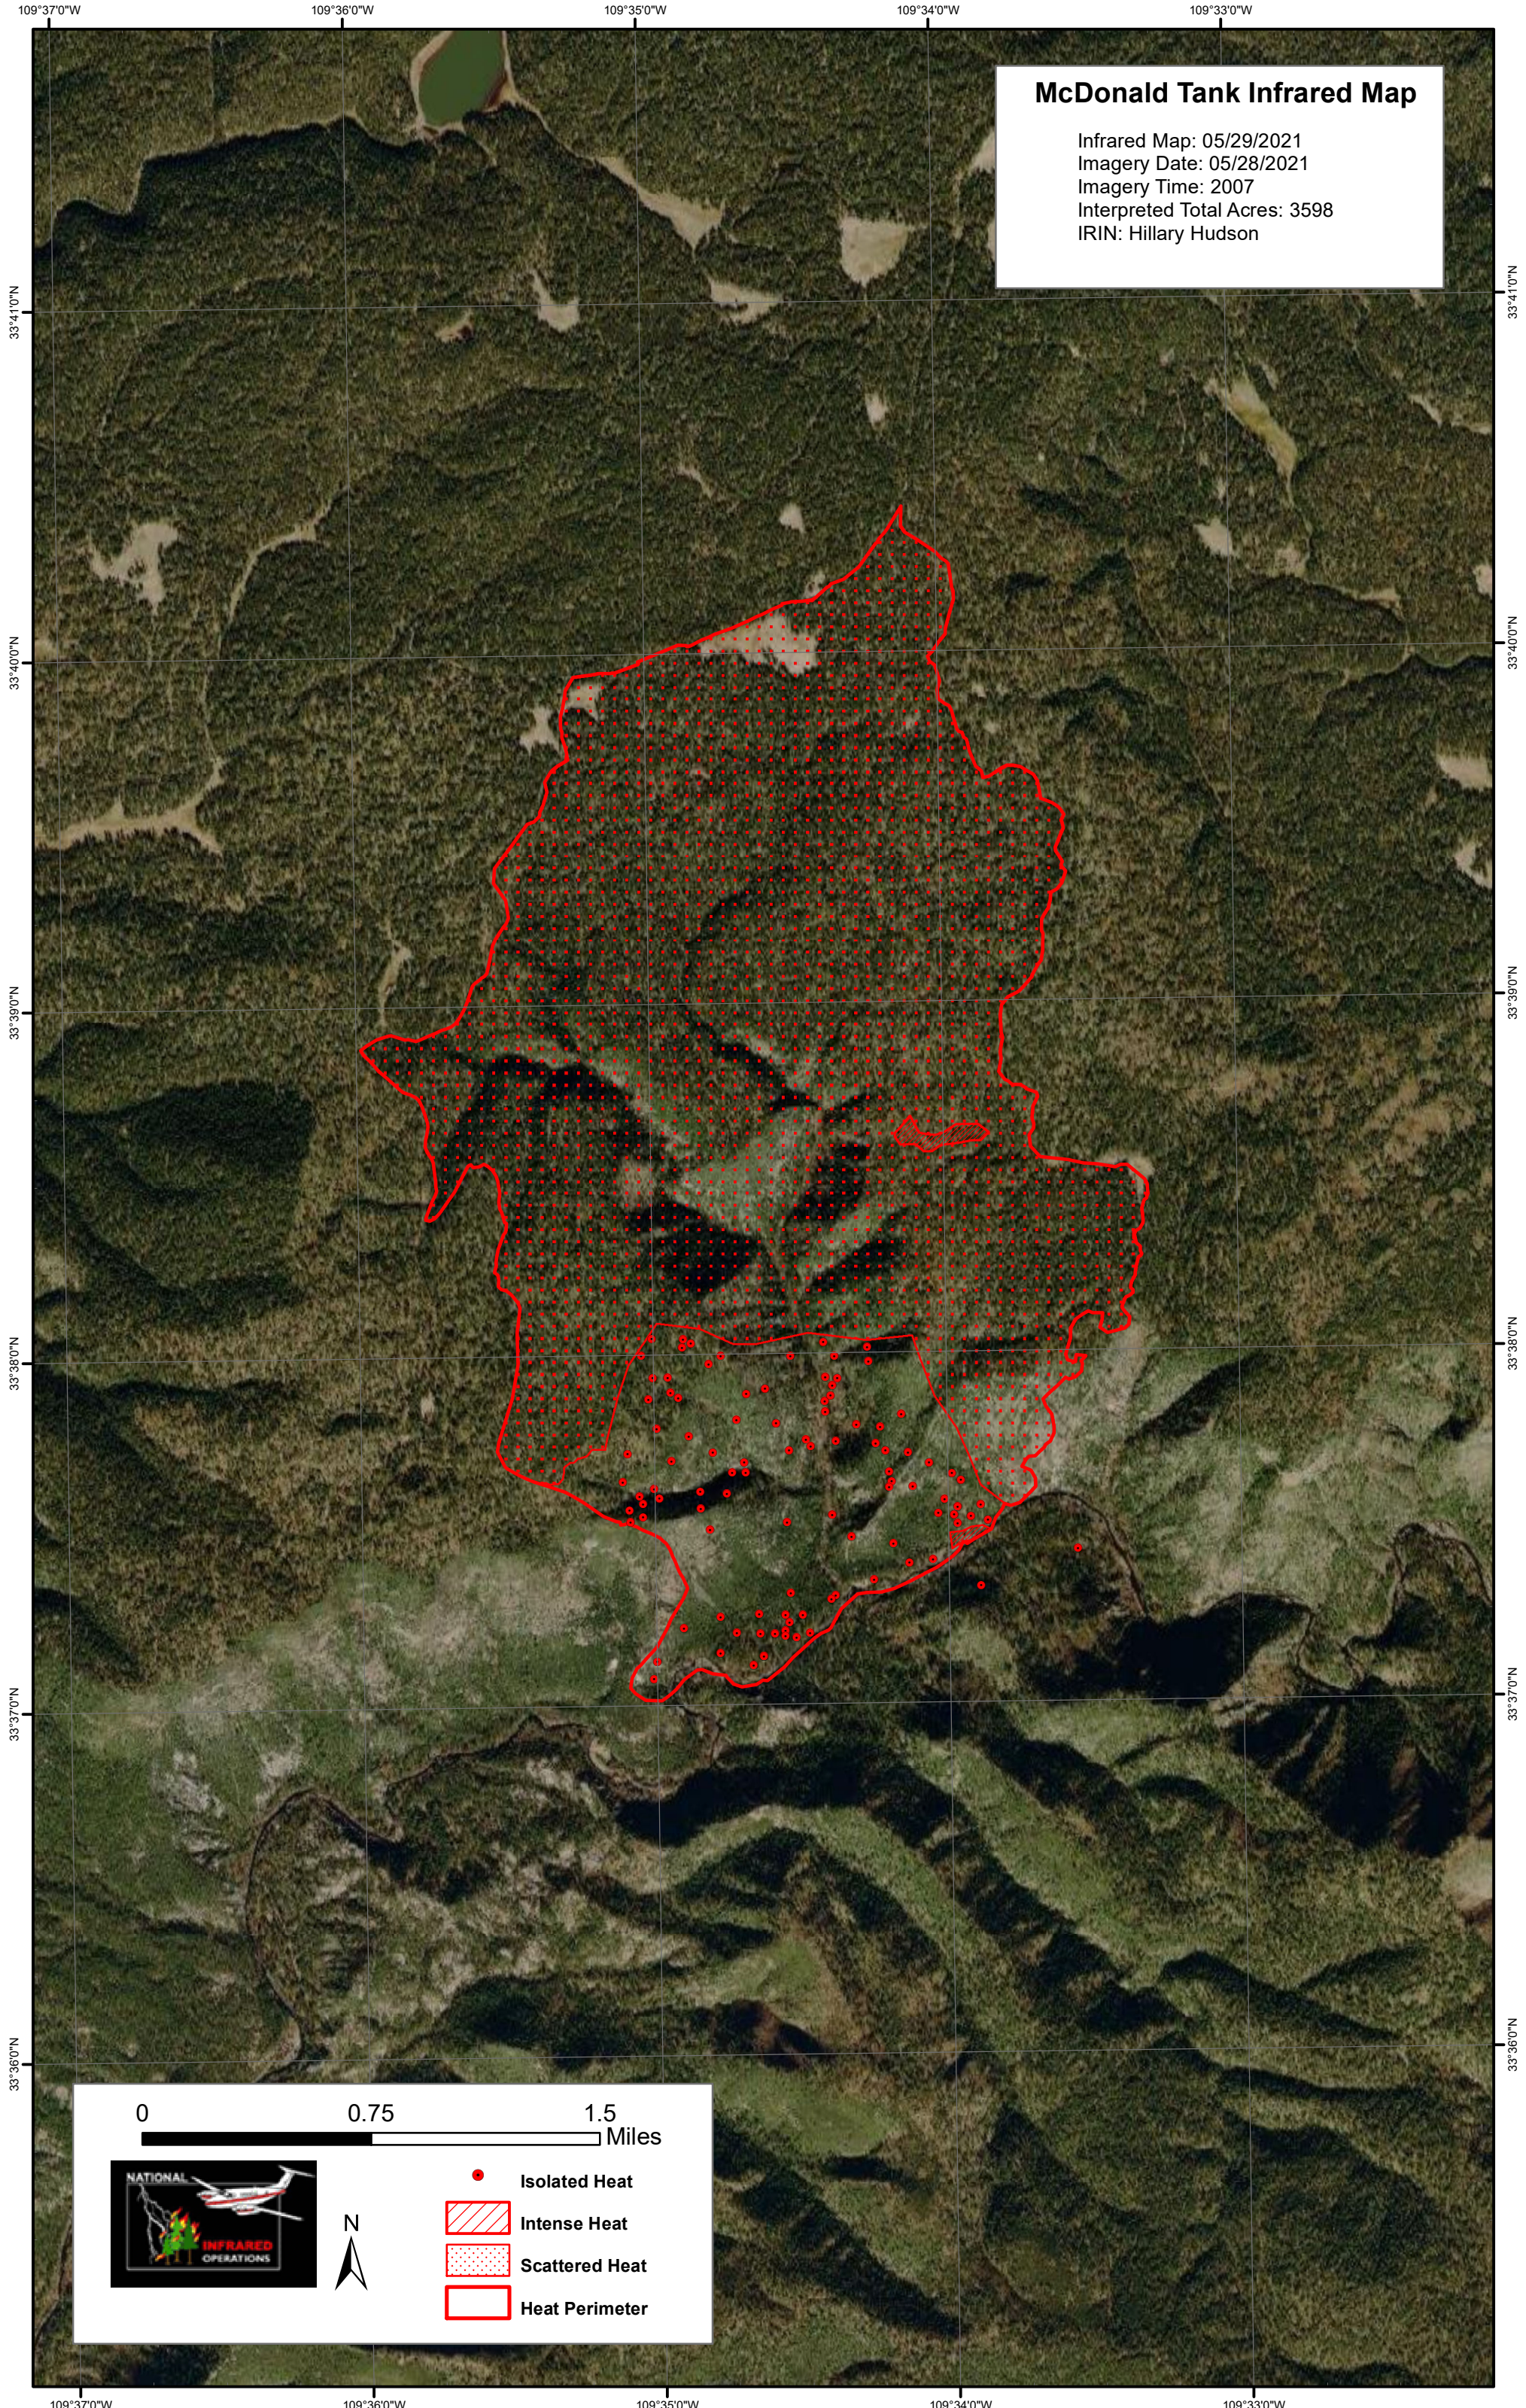

McDonald Tank Infrared Map

Infrared Map: 05/29/2021
Imagery Date: 05/28/2021
Imagery Time: 2007
Interpreted Total Acres: 3598
IRIN: Hillary Hudson

0 0.75 1.5 Miles

- Isolated Heat
- ▨ Intense Heat
- ▤ Scattered Heat
- ▭ Heat Perimeter