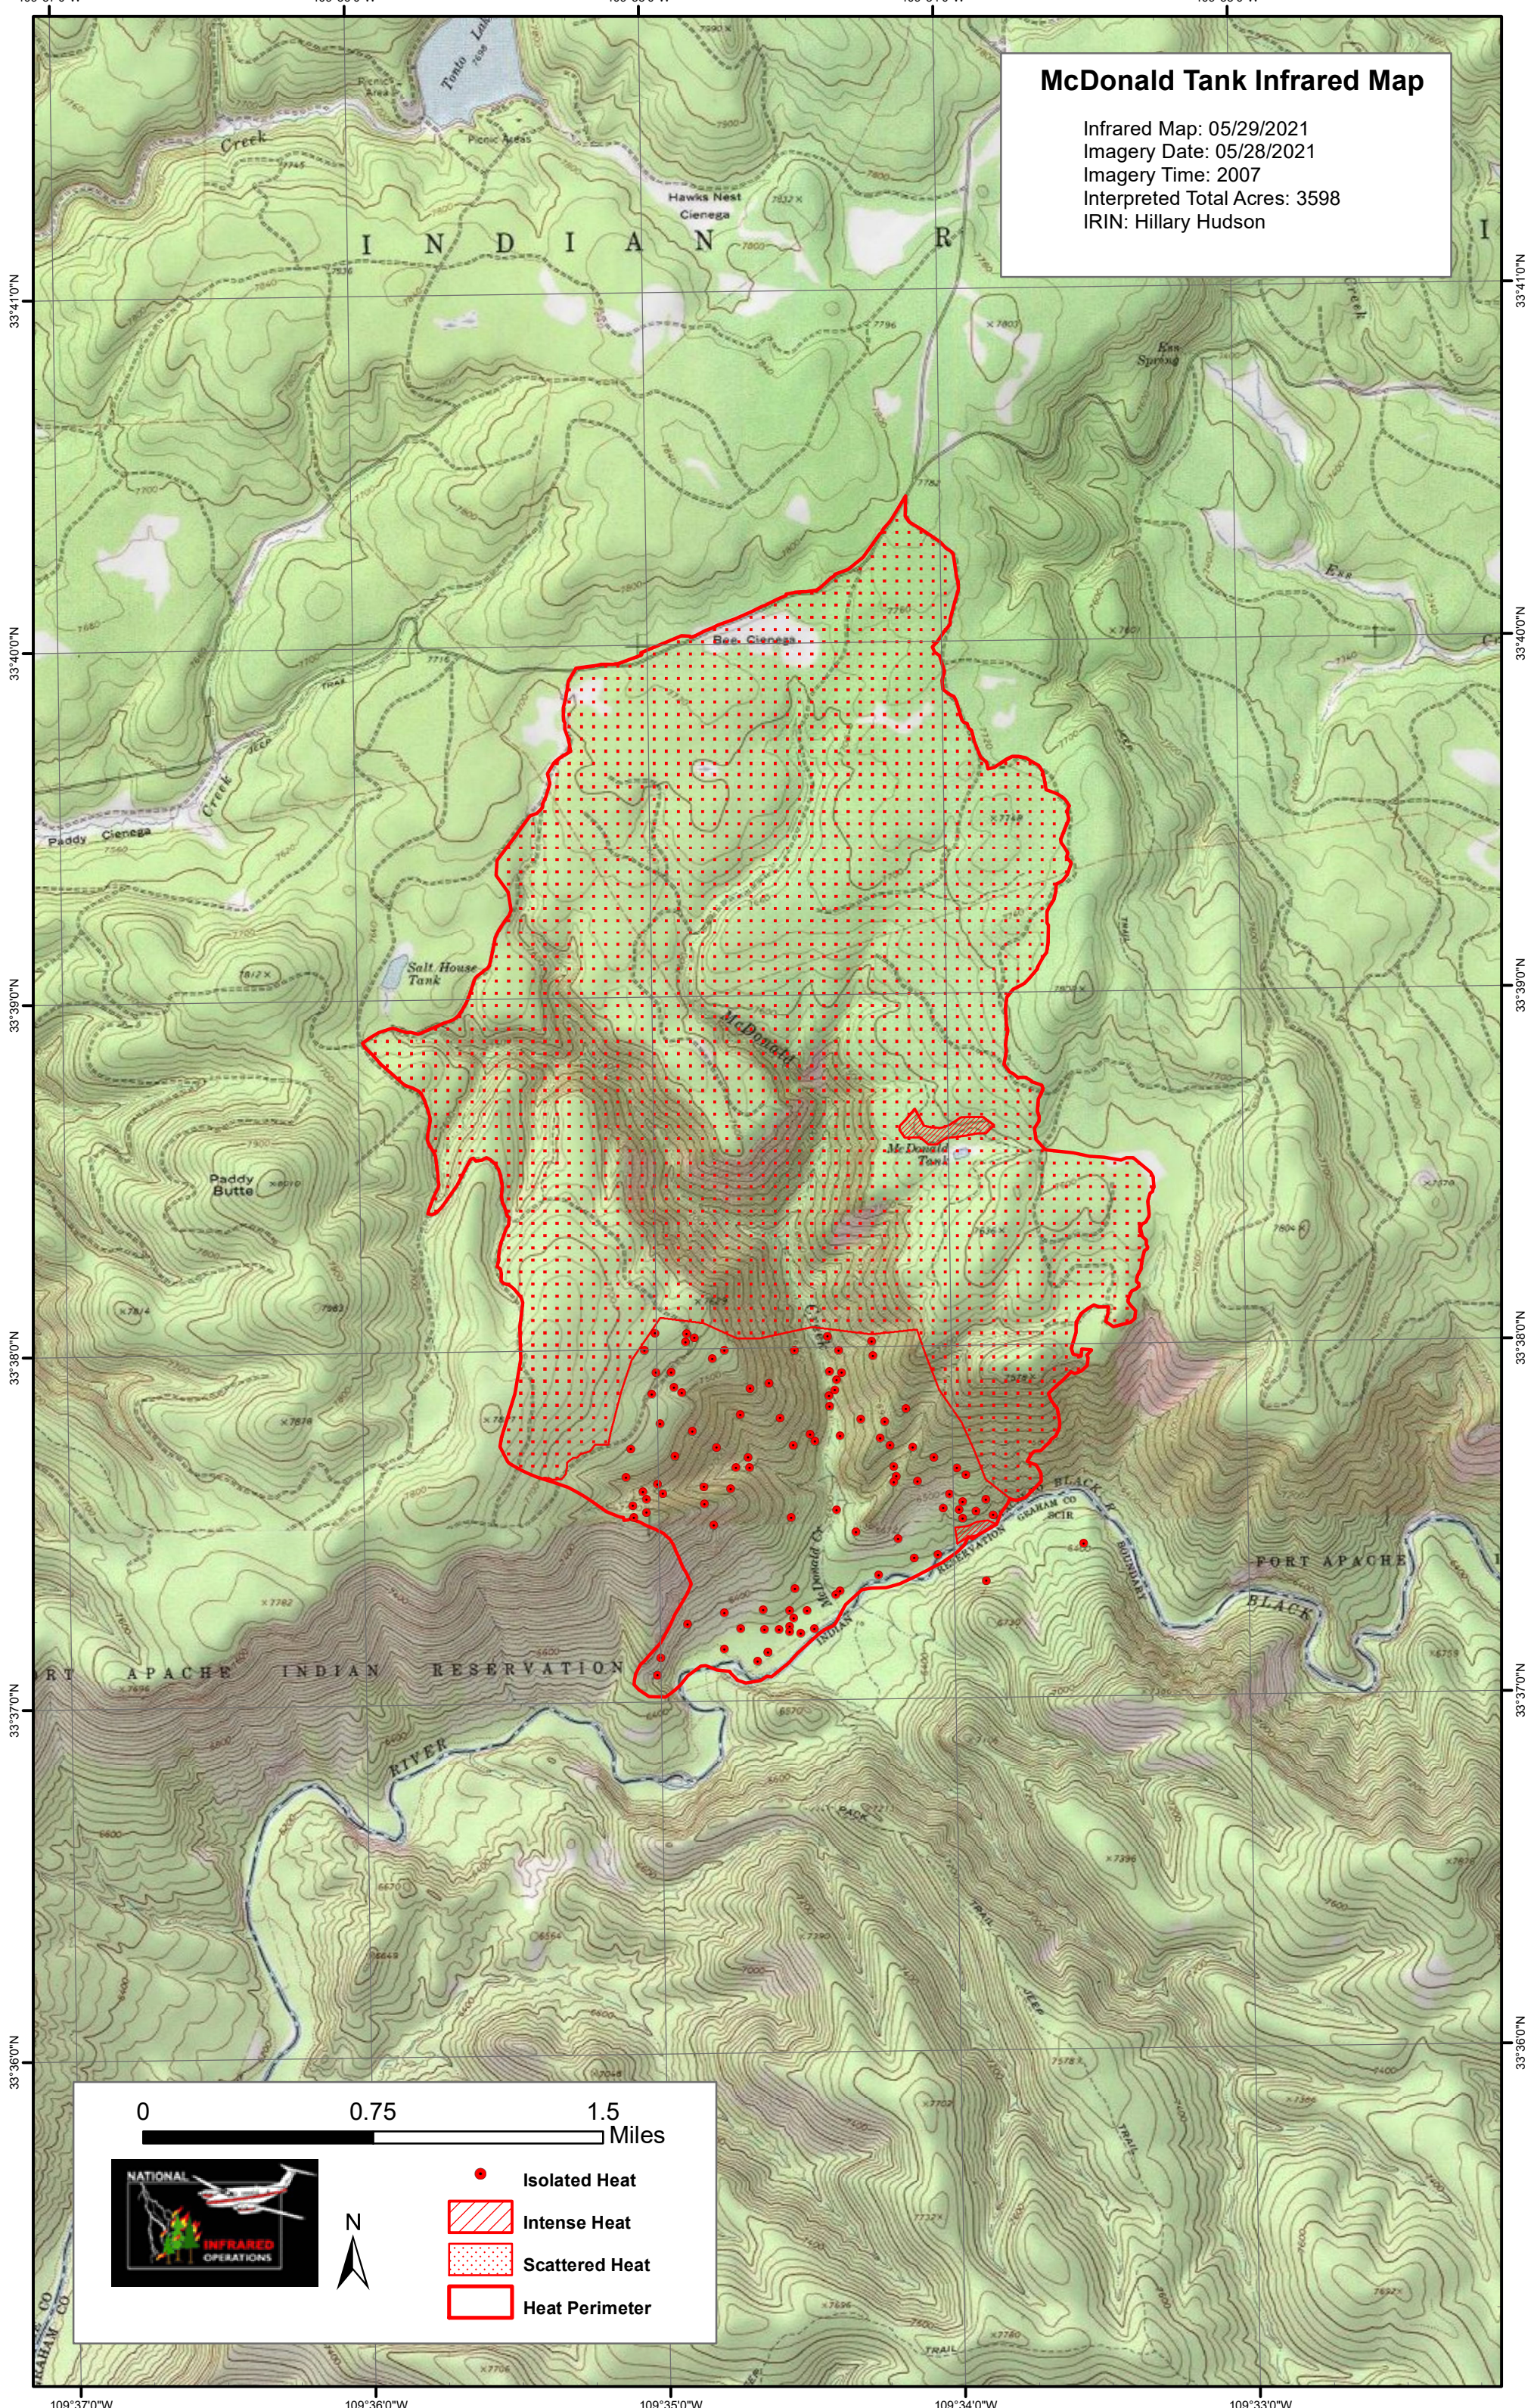

McDonald Tank Infrared Map

Infrared Map: 05/29/2021
Imagery Date: 05/28/2021
Imagery Time: 2007
Interpreted Total Acres: 3598
IRIN: Hillary Hudson

0 0.75 1.5 Miles

- Isolated Heat
- ▨ Intense Heat
- Scattered Heat
- ▭ Heat Perimeter

109°37'0"W 109°36'0"W 109°35'0"W 109°34'0"W 109°33'0"W

33°41'0"N
33°40'0"N
33°39'0"N
33°38'0"N
33°37'0"N
33°36'0"N

33°41'0"N
33°40'0"N
33°39'0"N
33°38'0"N
33°37'0"N
33°36'0"N