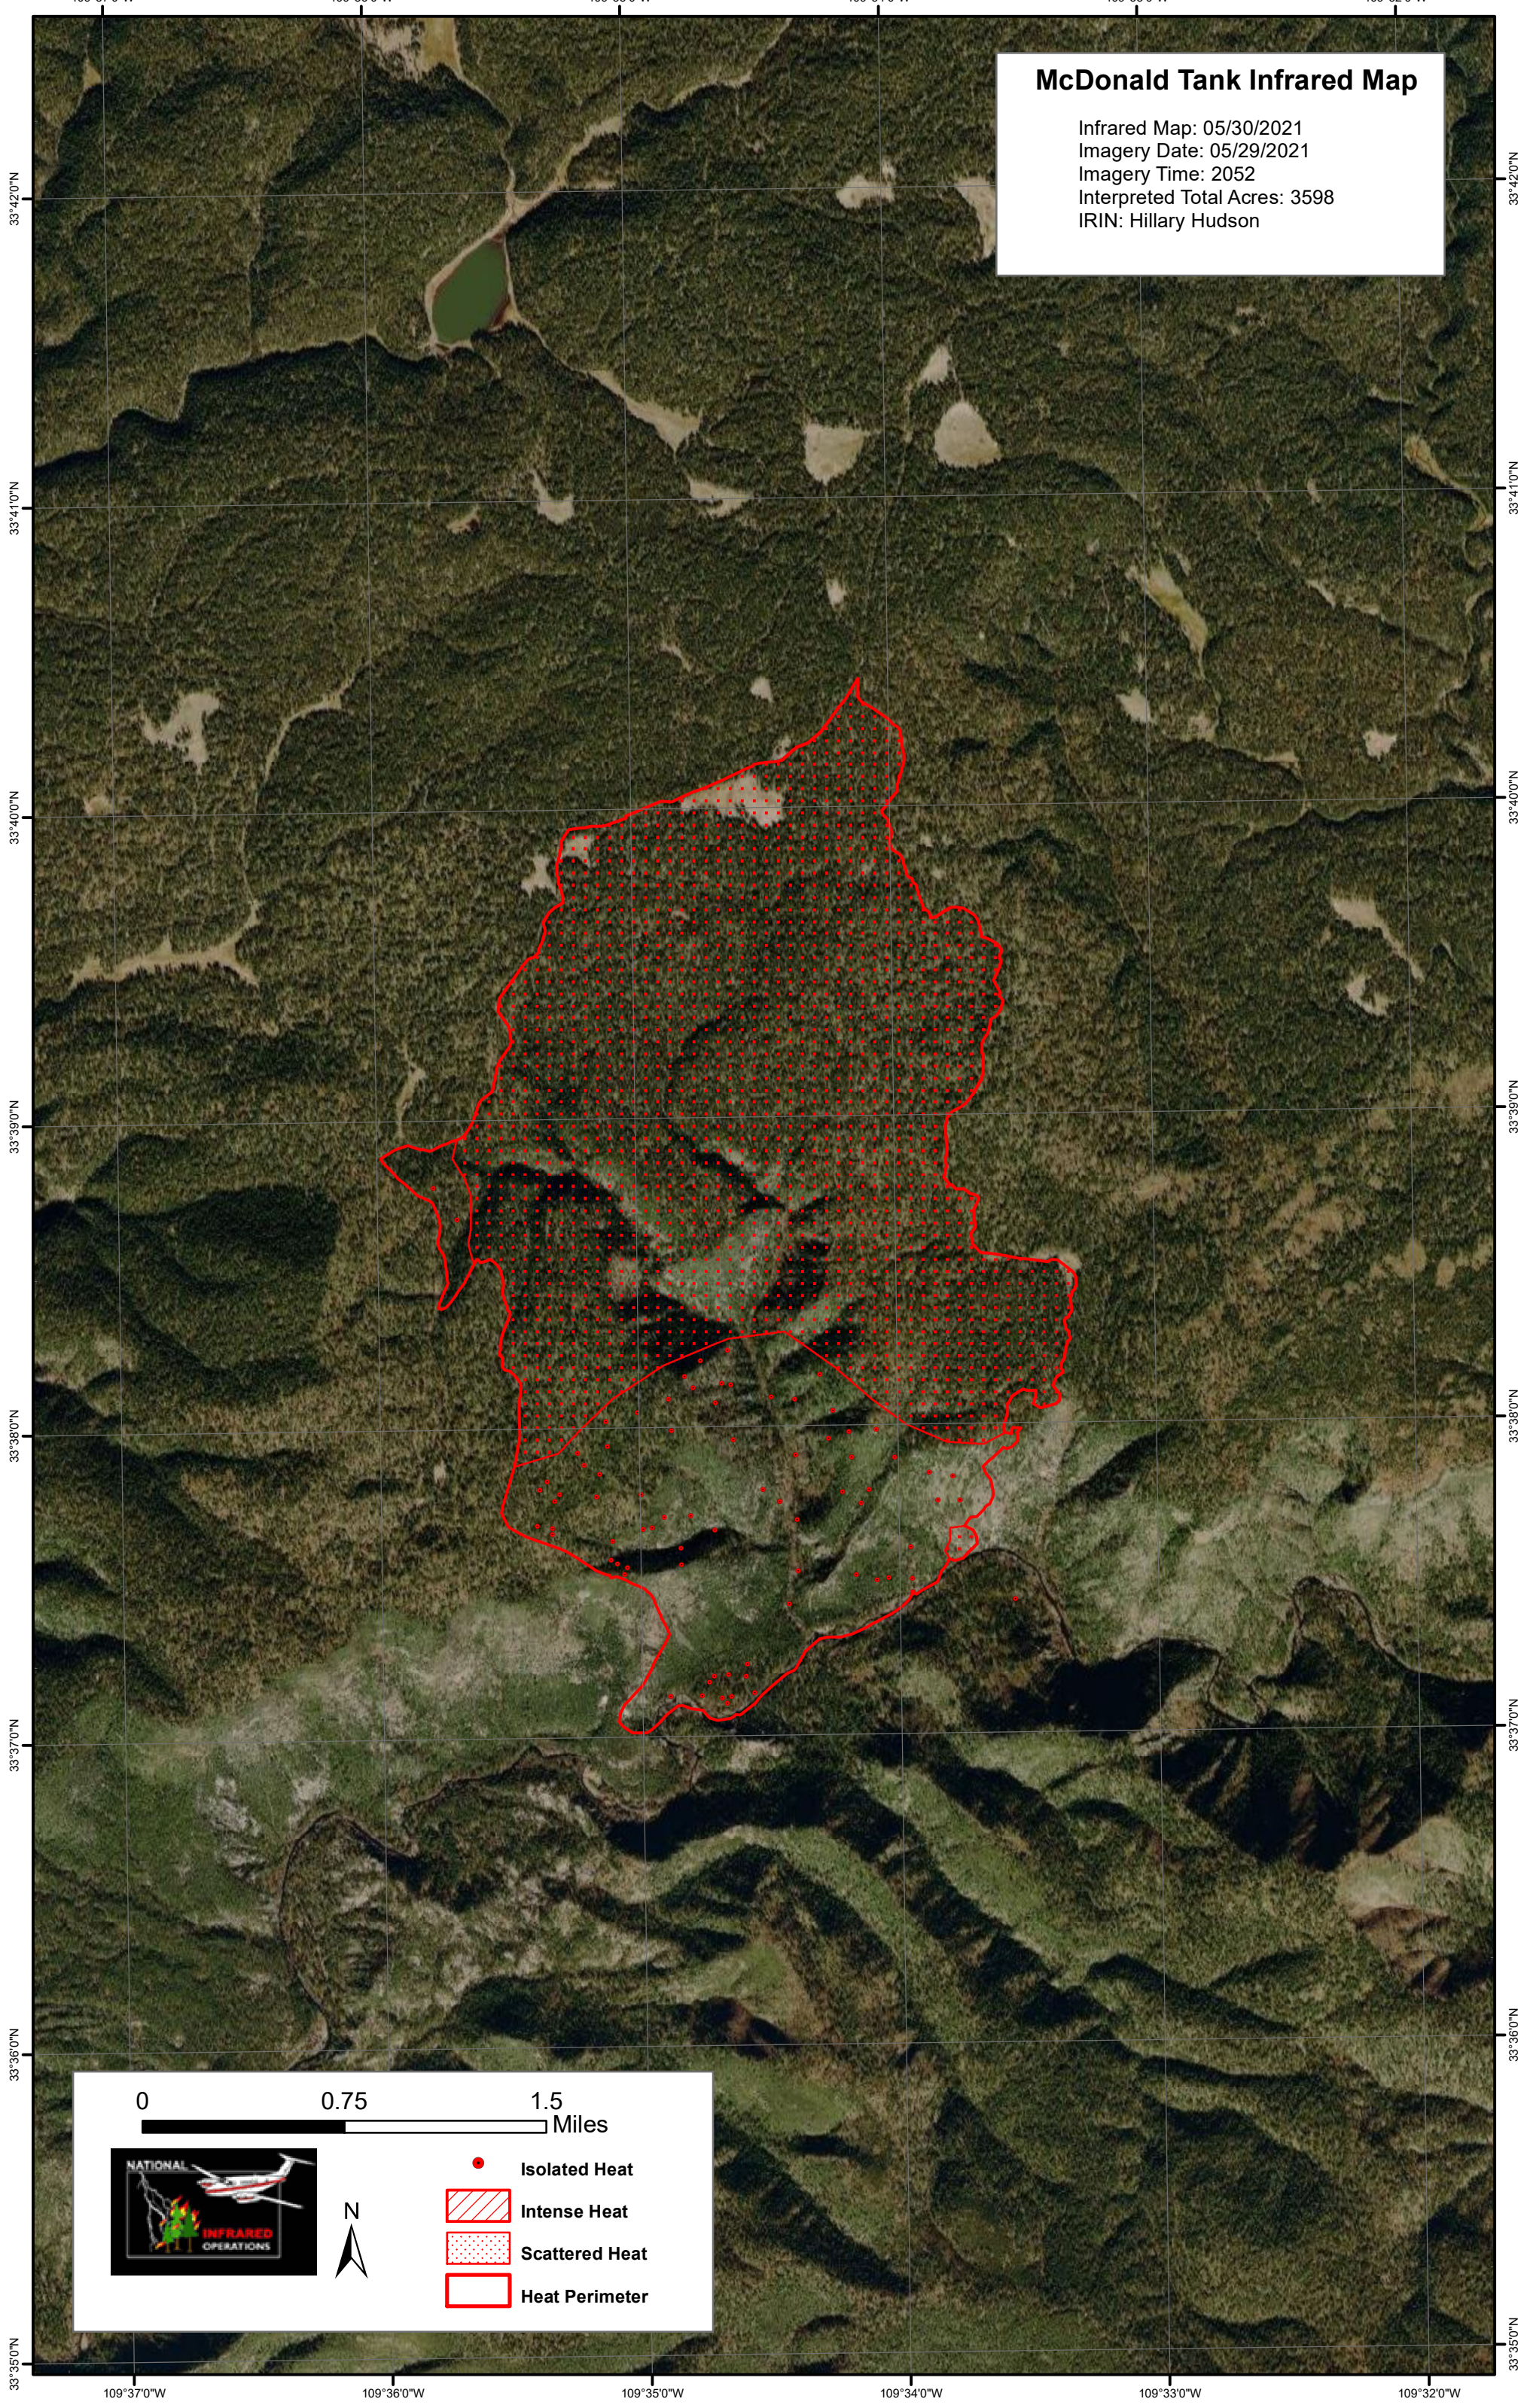

McDonald Tank Infrared Map

Infrared Map: 05/30/2021
Imagery Date: 05/29/2021
Imagery Time: 2052
Interpreted Total Acres: 3598
IRIN: Hillary Hudson

0 0.75 1.5 Miles

- Isolated Heat
- ▨ Intense Heat
- ▤ Scattered Heat
- ▭ Heat Perimeter