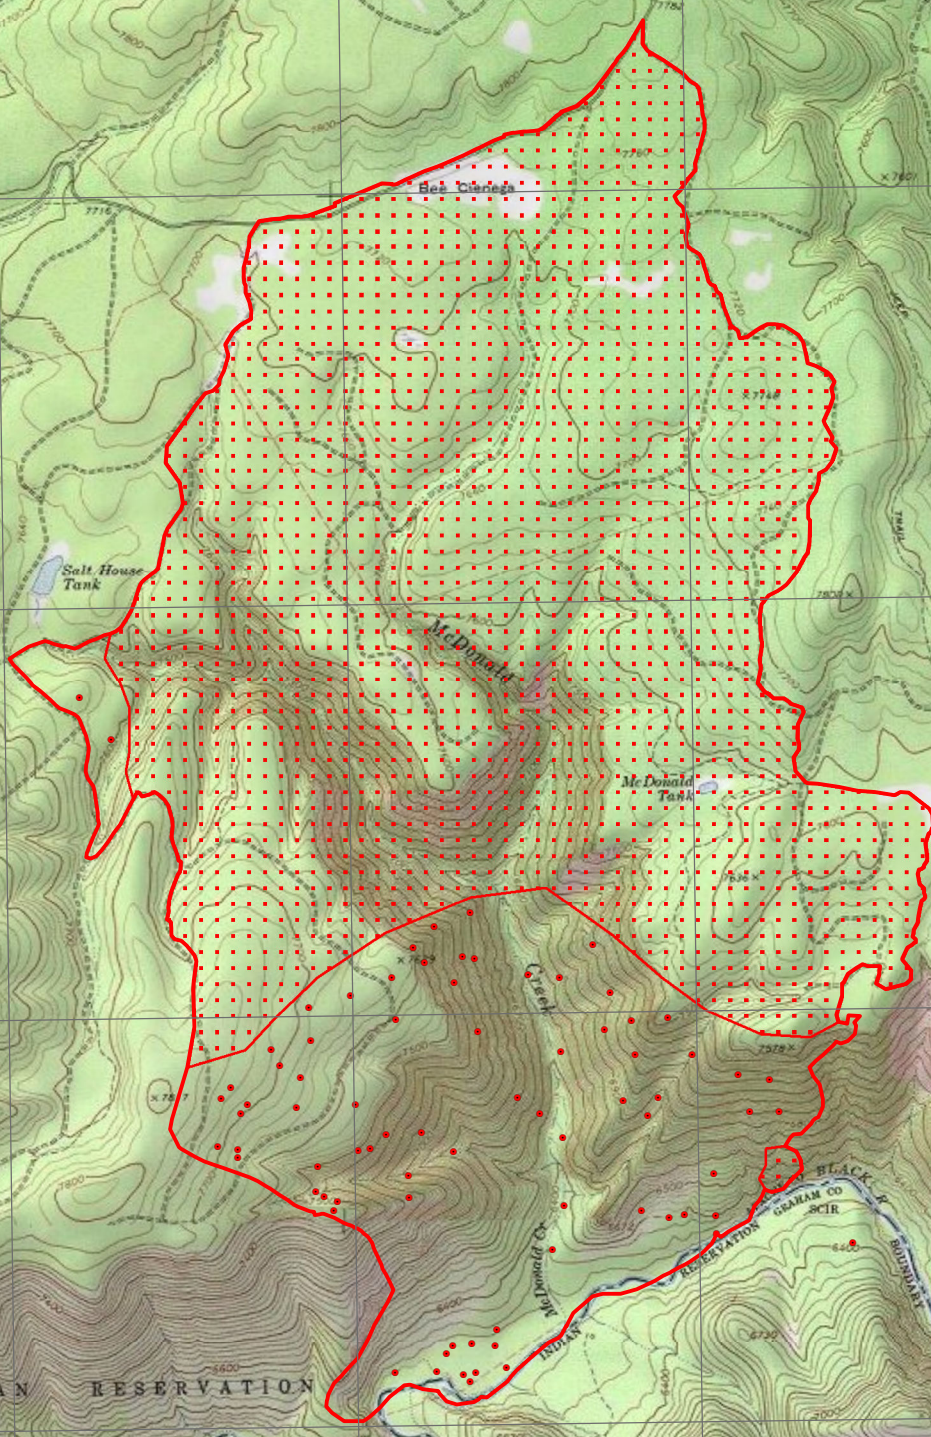

McDonald Tank Infrared Map

Infrared Map: 05/30/2021
Imagery Date: 05/29/2021
Imagery Time: 2052
Interpreted Total Acres: 3598
IRIN: Hillary Hudson

0 0.75 1.5 Miles

- Isolated Heat
- ▨ Intense Heat
- ▤ Scattered Heat
- ▭ Heat Perimeter