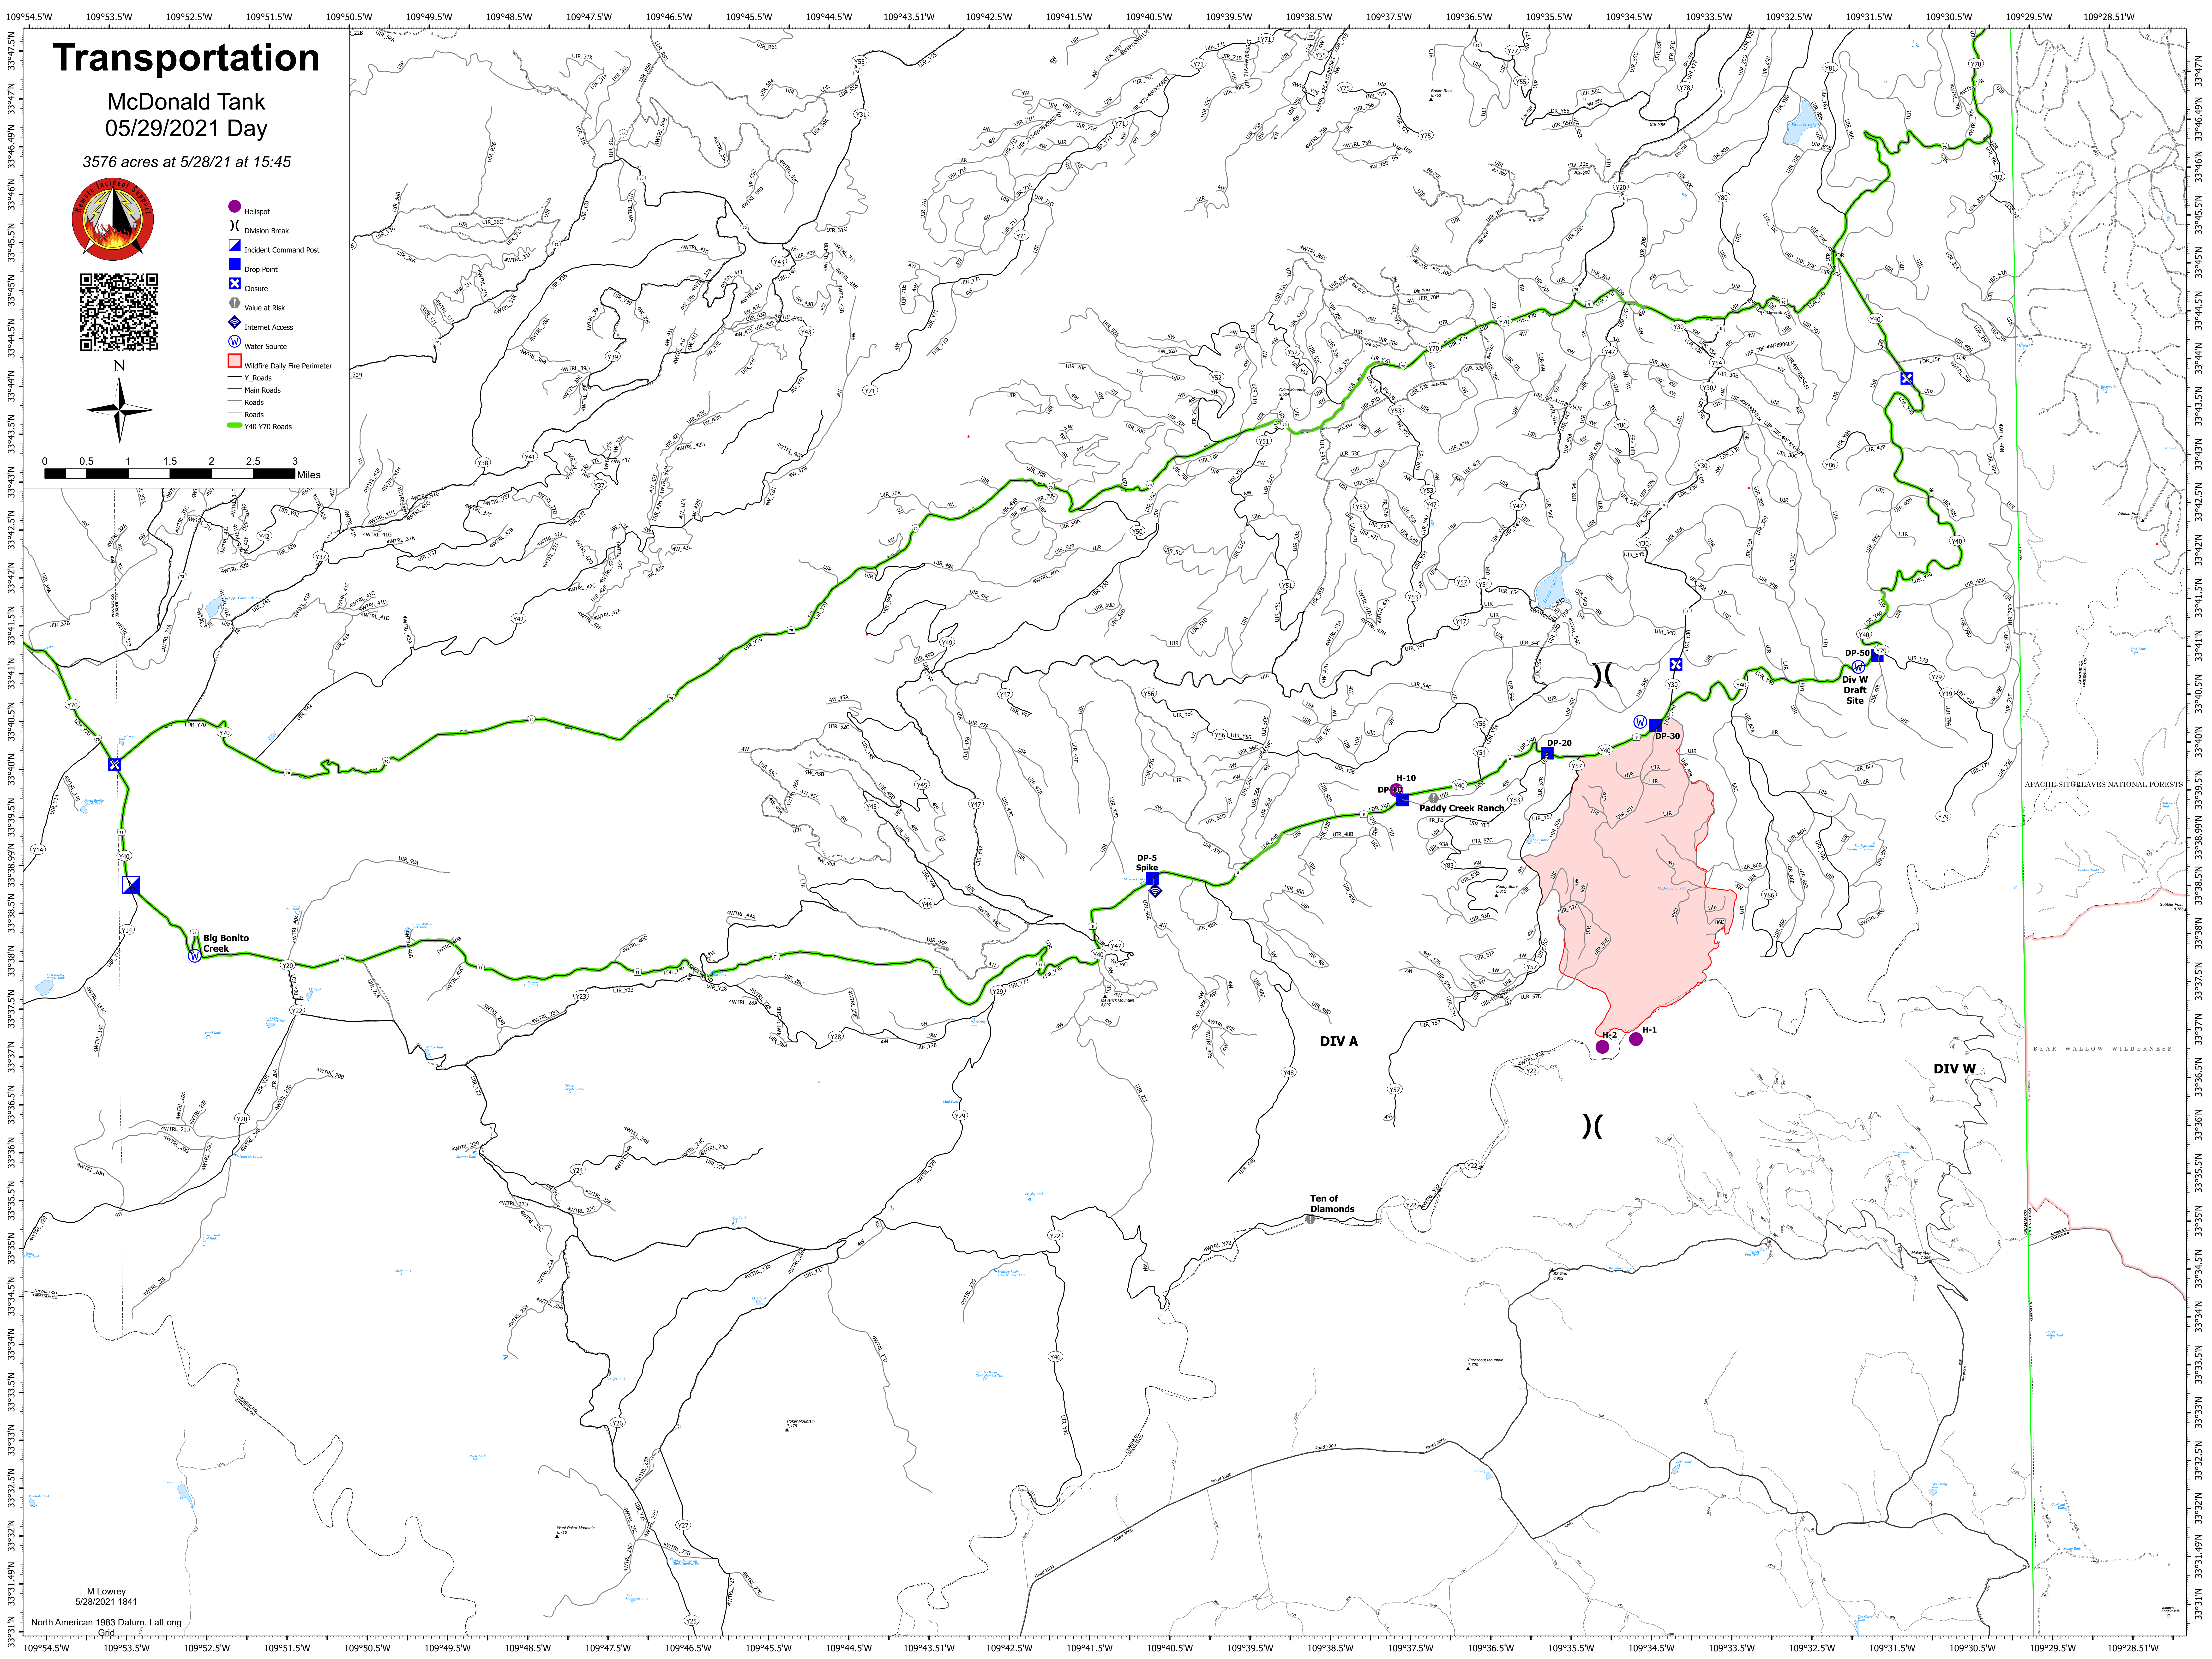

Transportation

McDonald Tank
05/29/2021 Day

3576 acres at 5/28/21 at 15:45

- Helispot
- ⌋ Division Break
- ⊠ Incident Command Post
- ⊠ Drop Point
- ⊠ Closure
- ⊠ Value at Risk
- ⊠ Internet Access
- ⊠ Water Source
- ▭ Wildfire Daily Fire Perimeter
- Y-Roads
- Main Roads
- Roads
- Y40 Y70 Roads

M Lowrey
5/28/2021 1841
North American 1983 Datum, LatLong
Grid