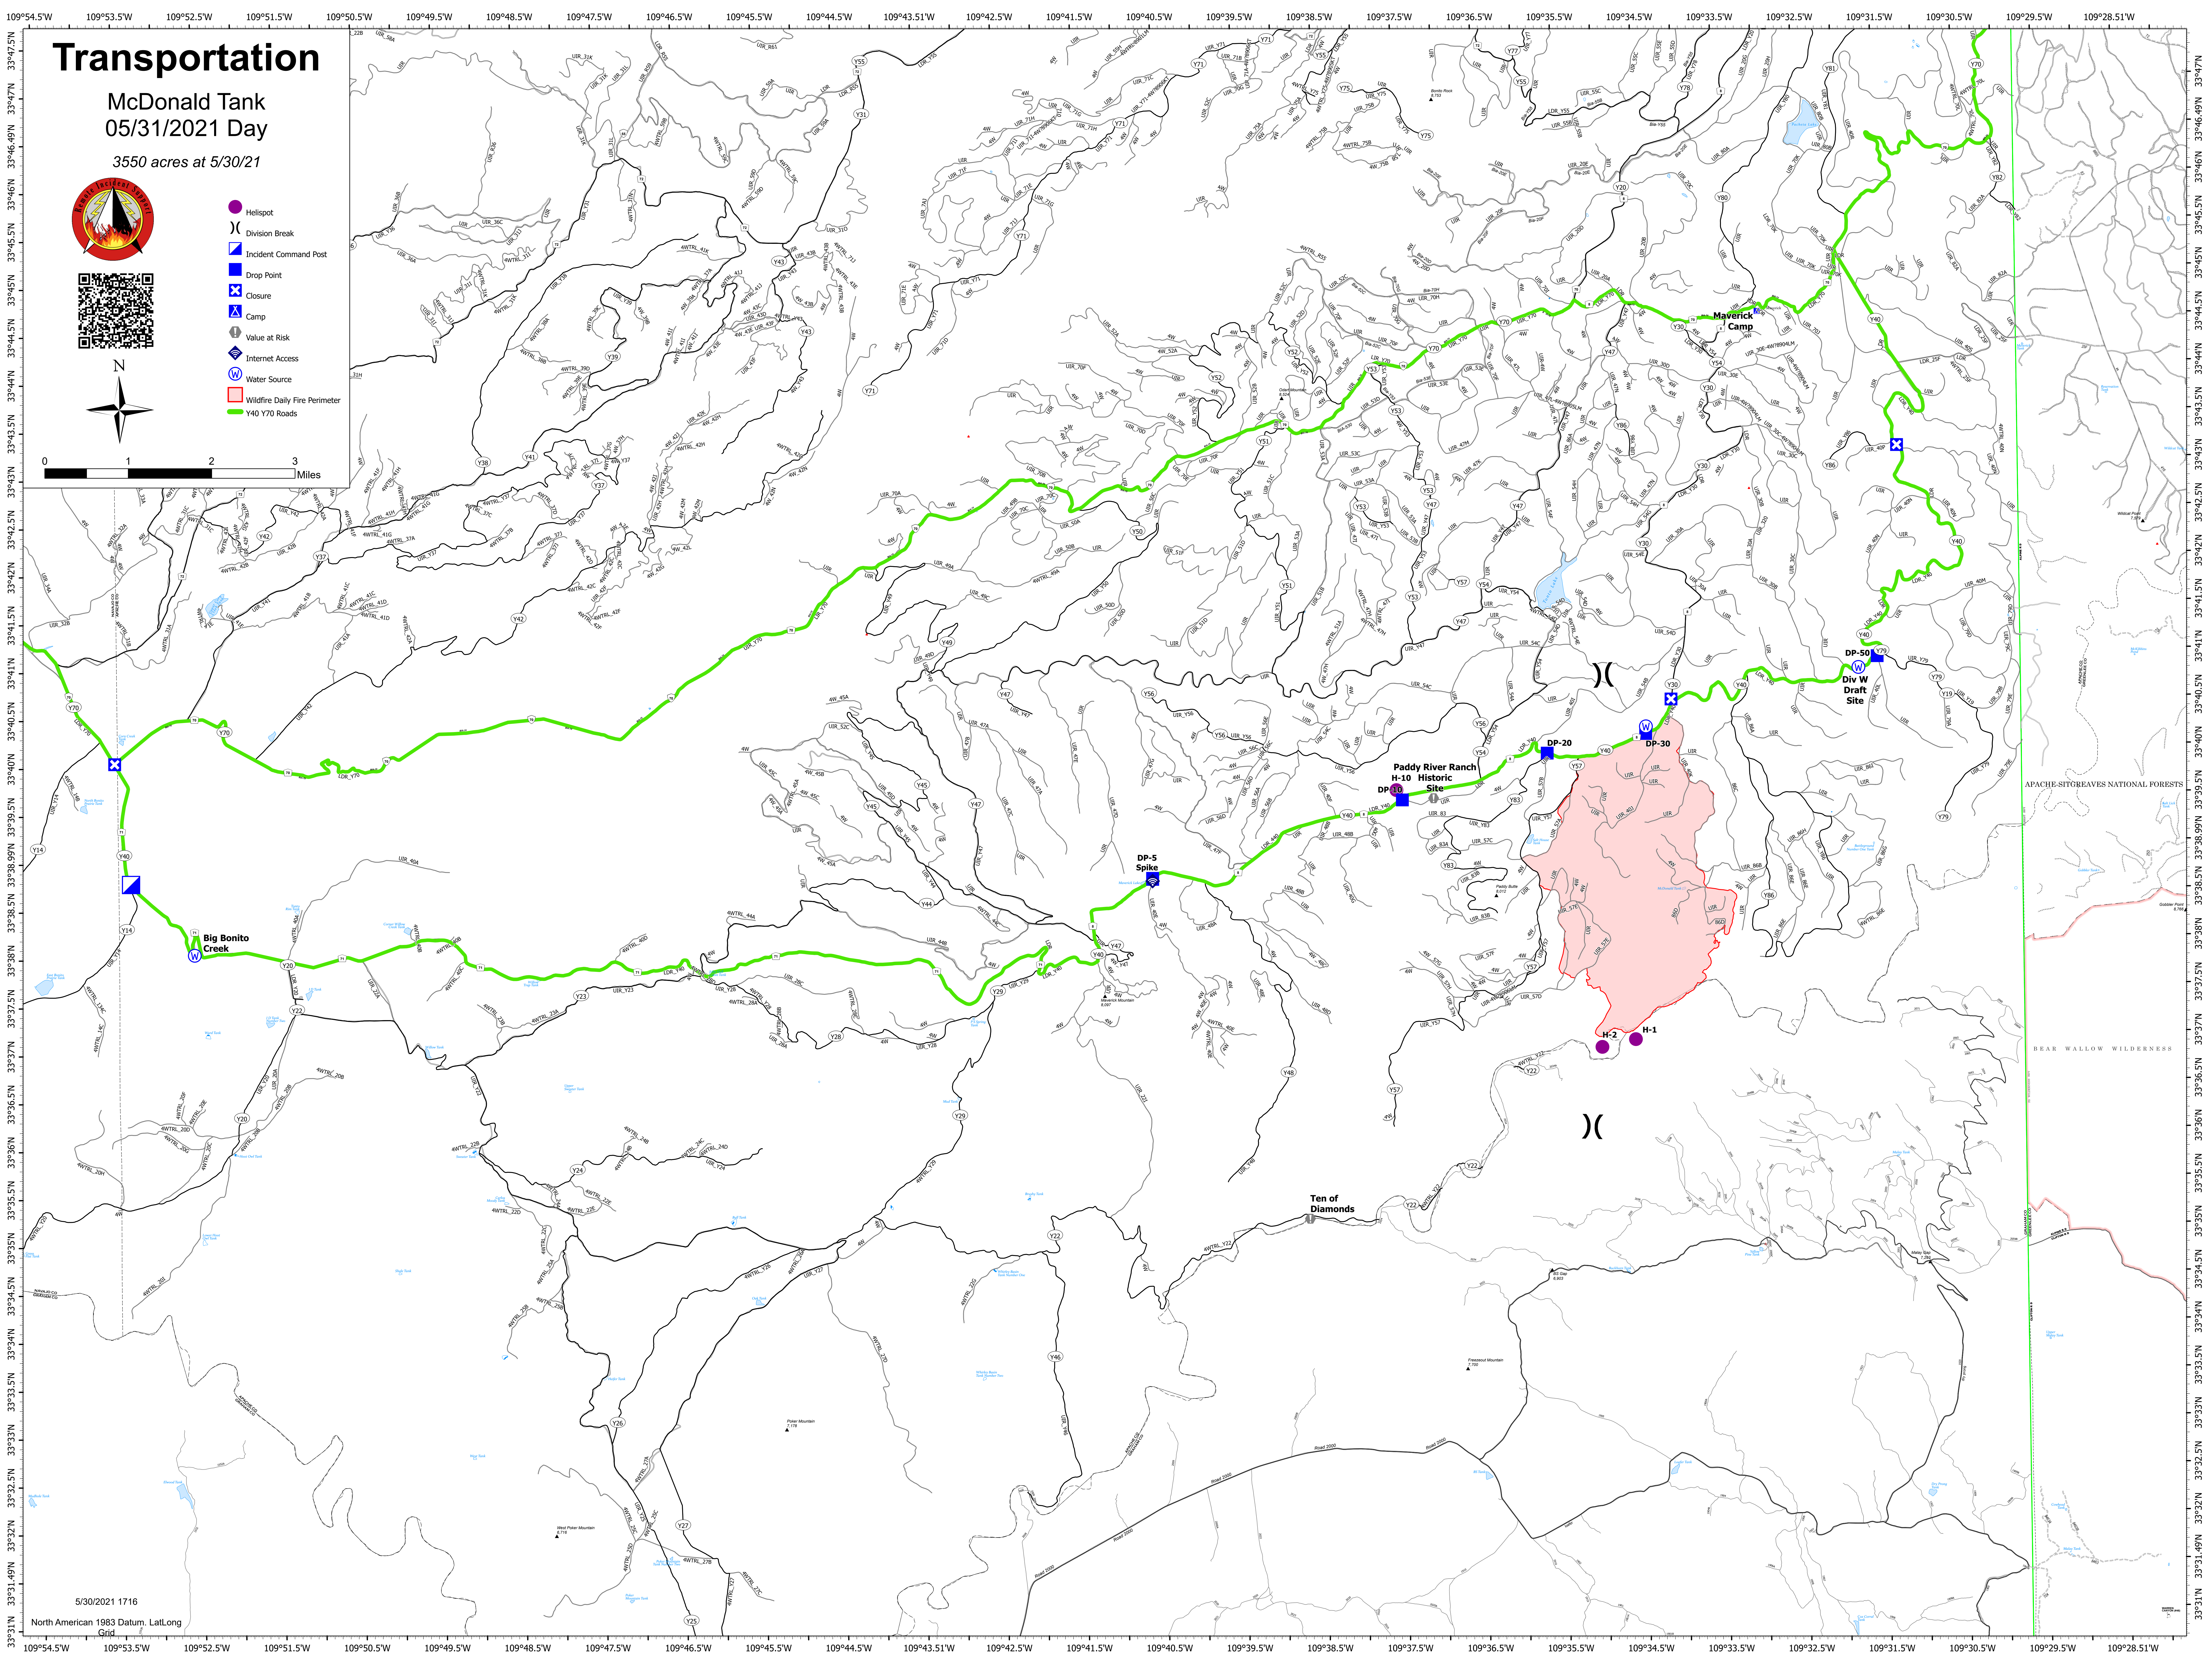

Transportation

McDonald Tank
05/31/2021 Day

3550 acres at 5/30/21

- Helispot
- ⎓ Division Break
- Incident Command Post
- Drop Point
- ⊠ Closure
- ⊠ Camp
- Value at Risk
- ◆ Internet Access
- Ⓜ Water Source
- ▭ Wildfire Daily Fire Perimeter
- Y40 Y70 Roads

5/30/2021 1716

North American 1983 Datum, Lat/Long Grid