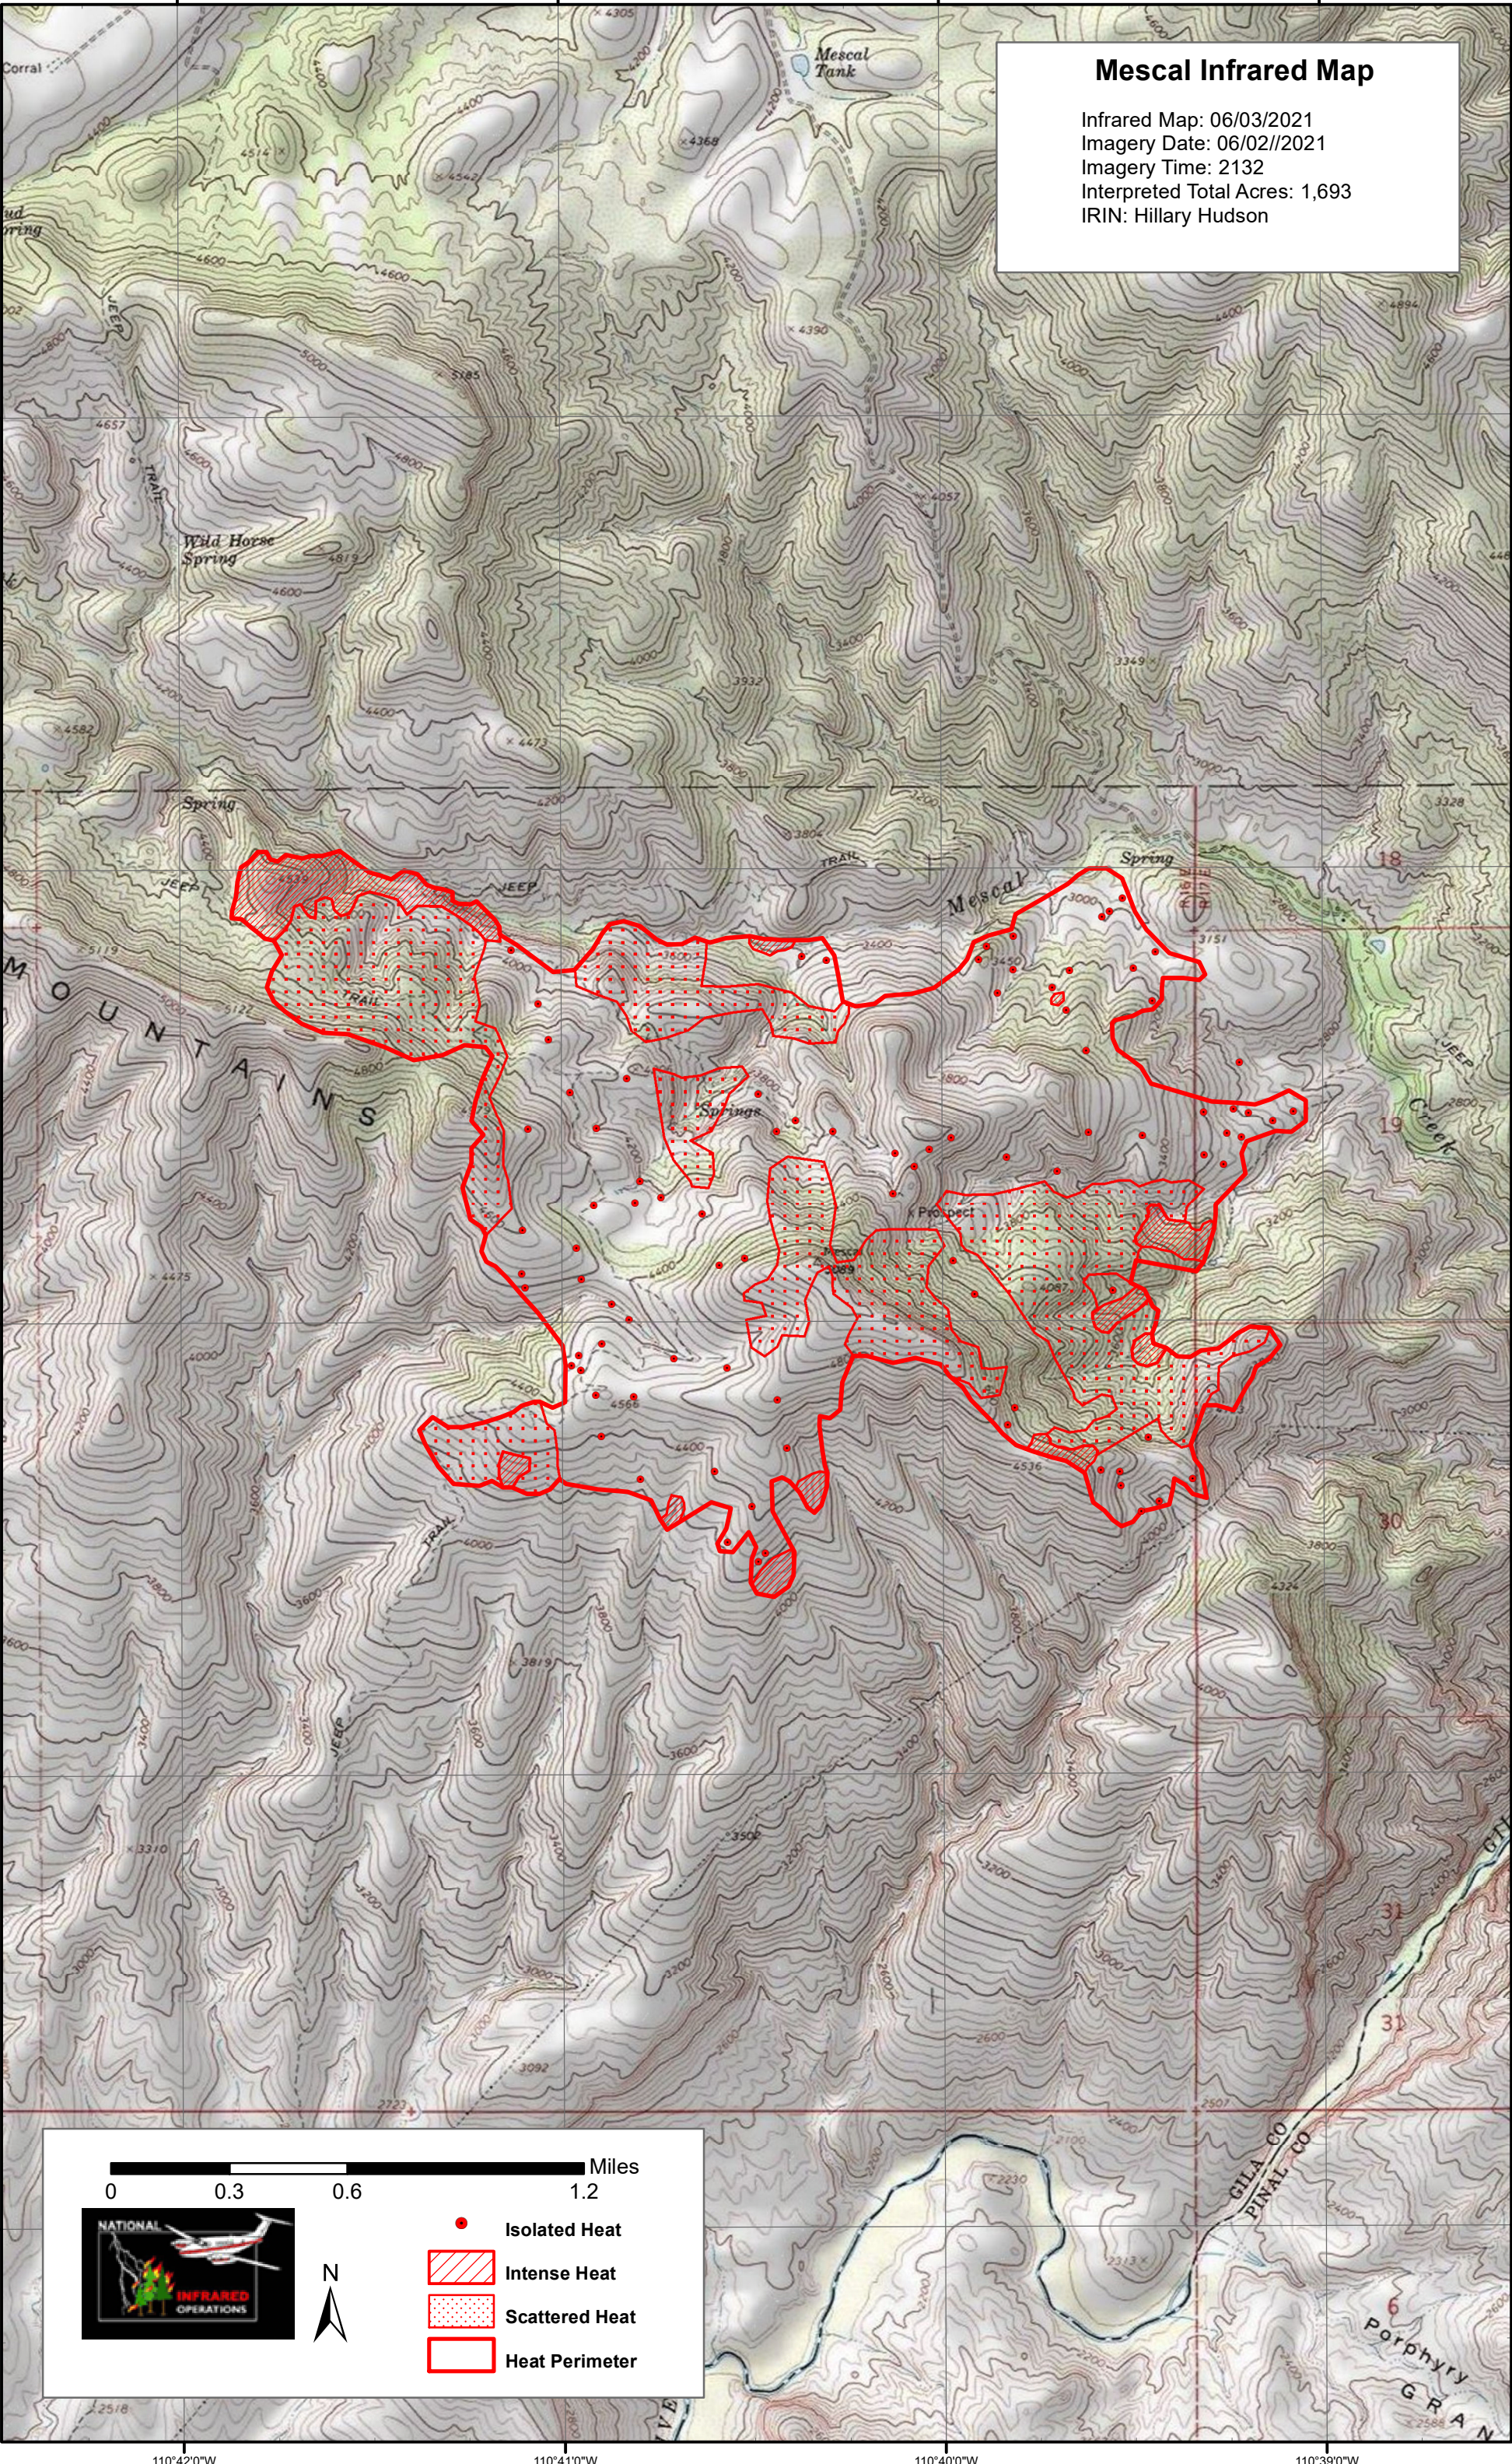

110°42'0"W

110°41'0"W

110°40'0"W

110°39'0"W

**Mescal Infrared Map**

Infrared Map: 06/03/2021  
 Imagery Date: 06/02/2021  
 Imagery Time: 2132  
 Interpreted Total Acres: 1,693  
 IRIN: Hillary Hudson

33°11'0"N

33°11'0"N

33°10'0"N

33°10'0"N

33°9'0"N

33°9'0"N

33°8'0"N

33°8'0"N

33°7'0"N

33°7'0"N

0 0.3 0.6 1.2 Miles

**NATIONAL INFRARED OPERATIONS**

- Isolated Heat
- ▨ Intense Heat
- ▤ Scattered Heat
- ▭ Heat Perimeter

N

110°42'0"W

110°41'0"W

110°40'0"W

110°39'0"W