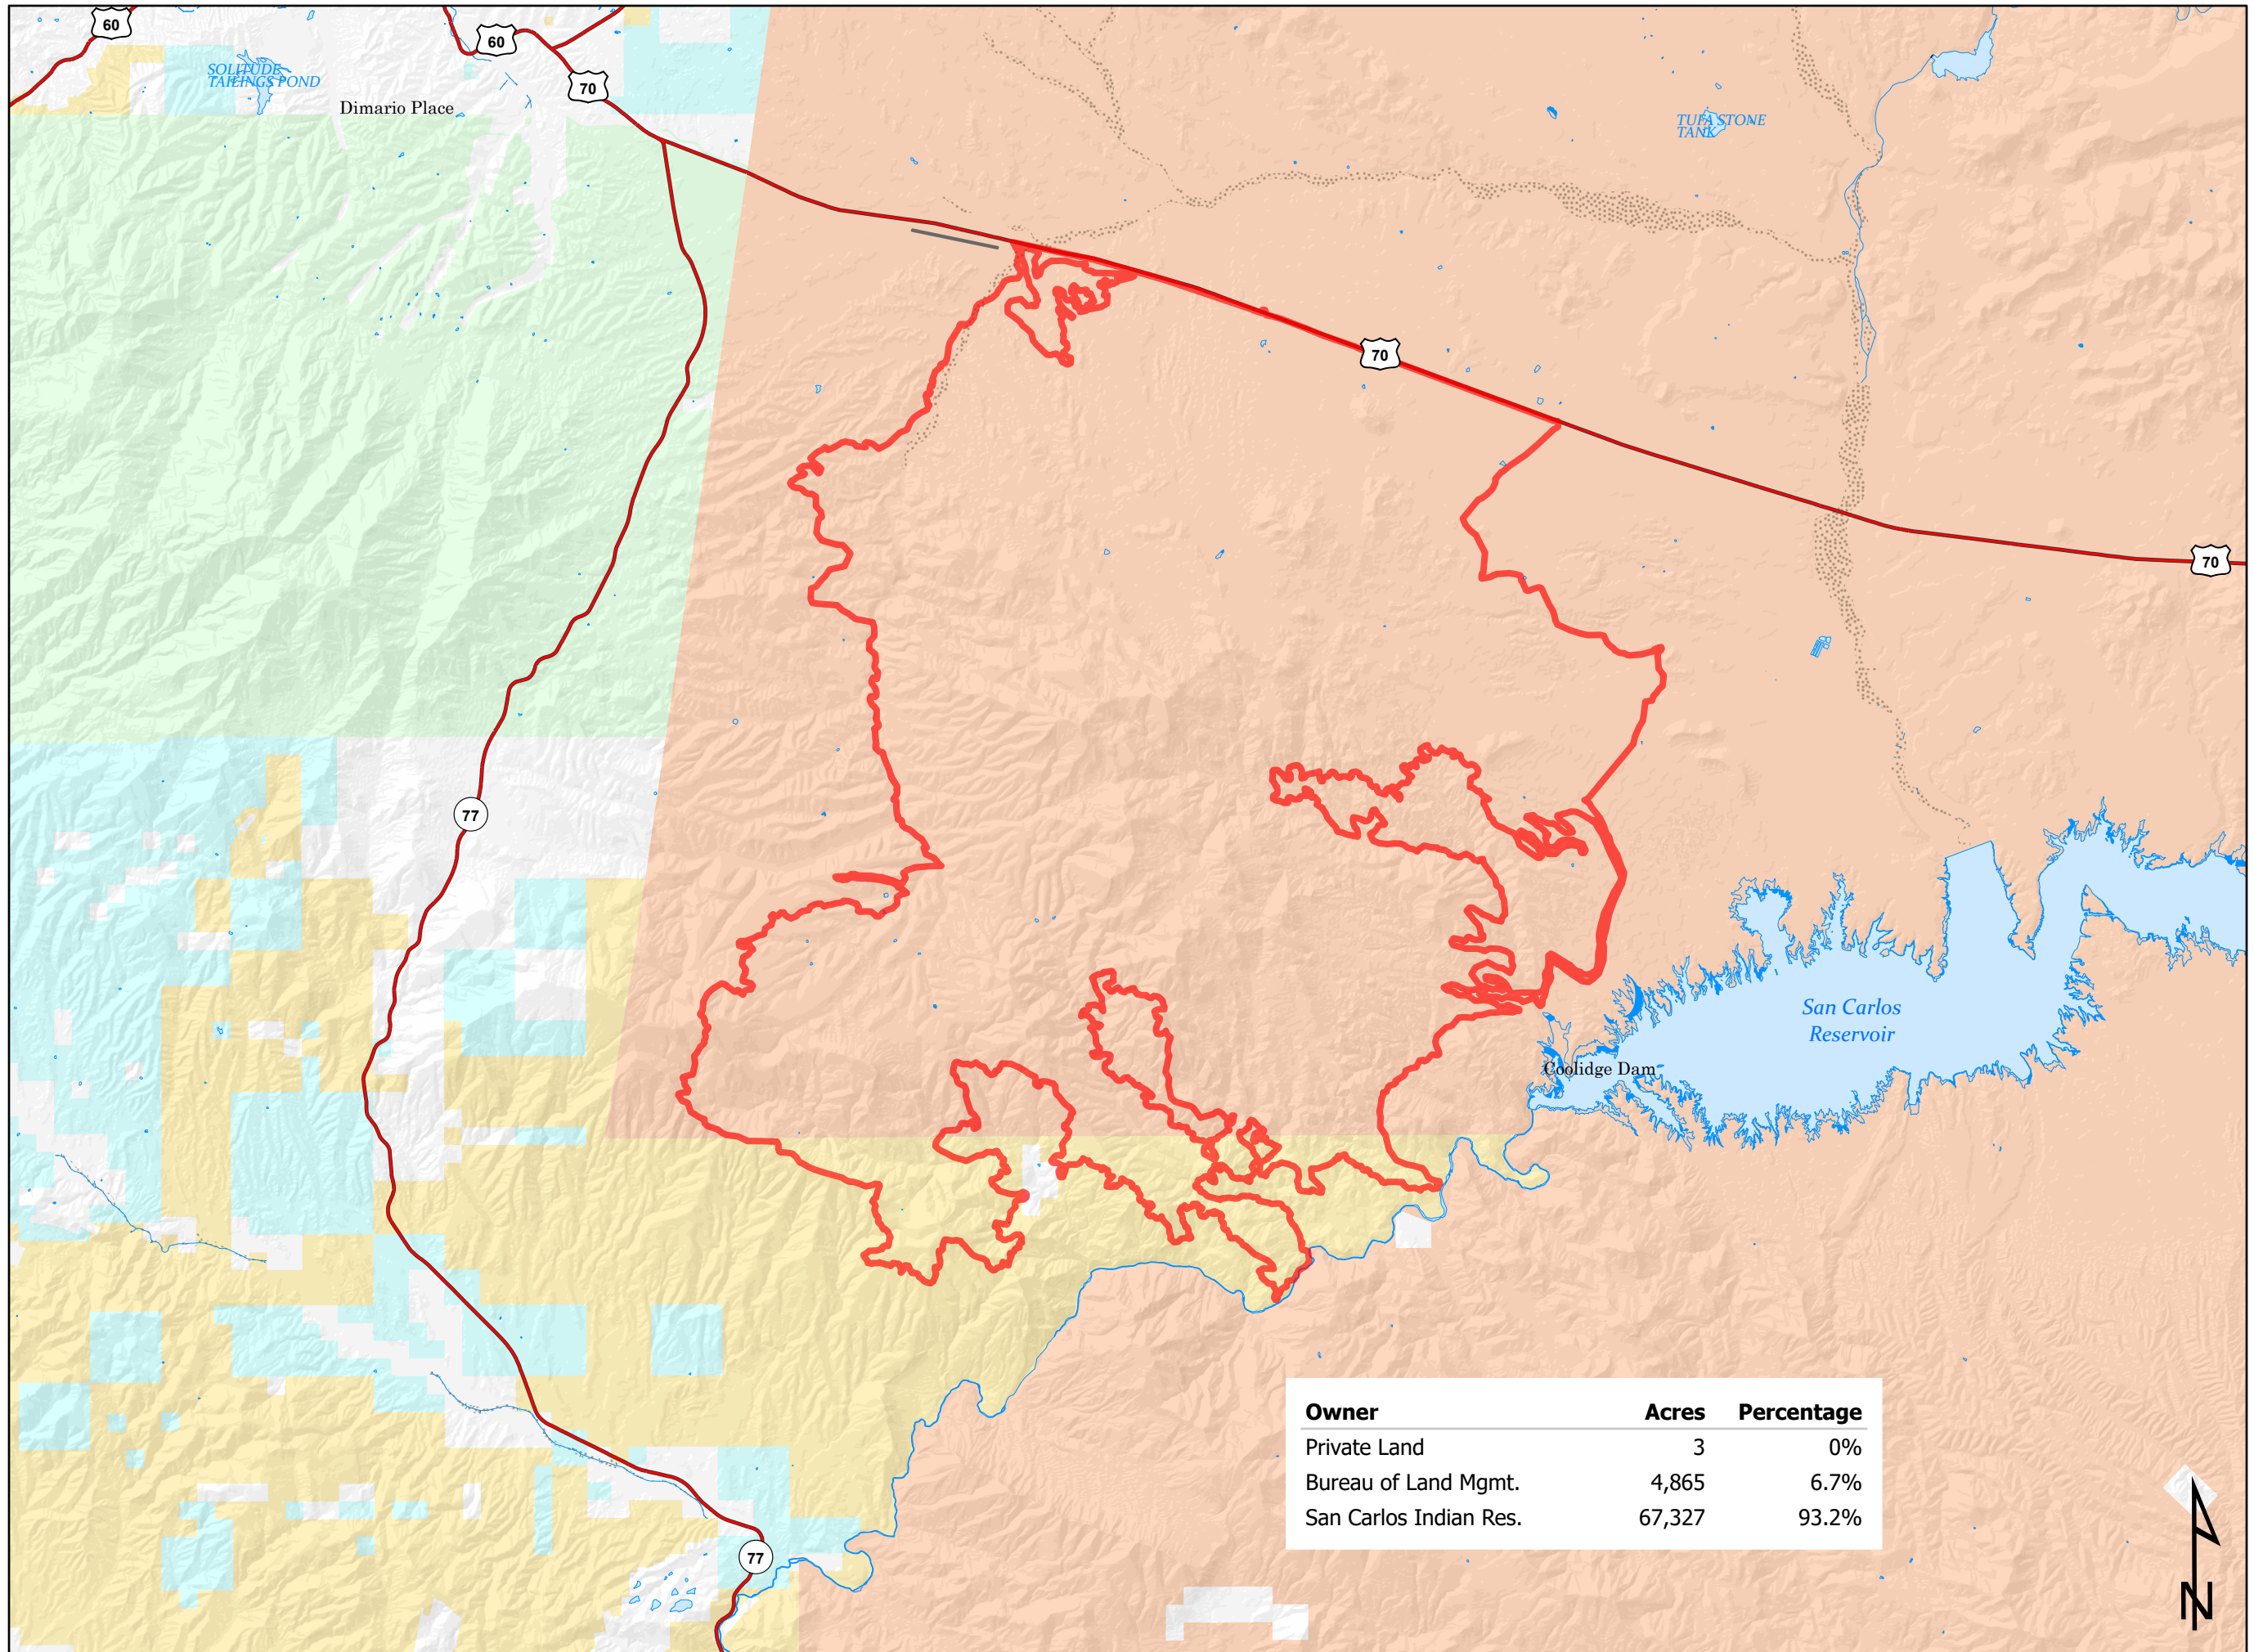

Mescal

AZ-GID-000387

Ownership

06/10/2021

-  Bureau of Land Management
-  San Carlos Reservation
-  Private
-  State
-  US Forest Service

Owner	Acres	Percentage
Private Land	3	0%
Bureau of Land Mgmt.	4,865	6.7%
San Carlos Indian Res.	67,327	93.2%

Scale: 1:140,000

Name: NAD 1983 UTM Zone 12N
Datum: North American 1983