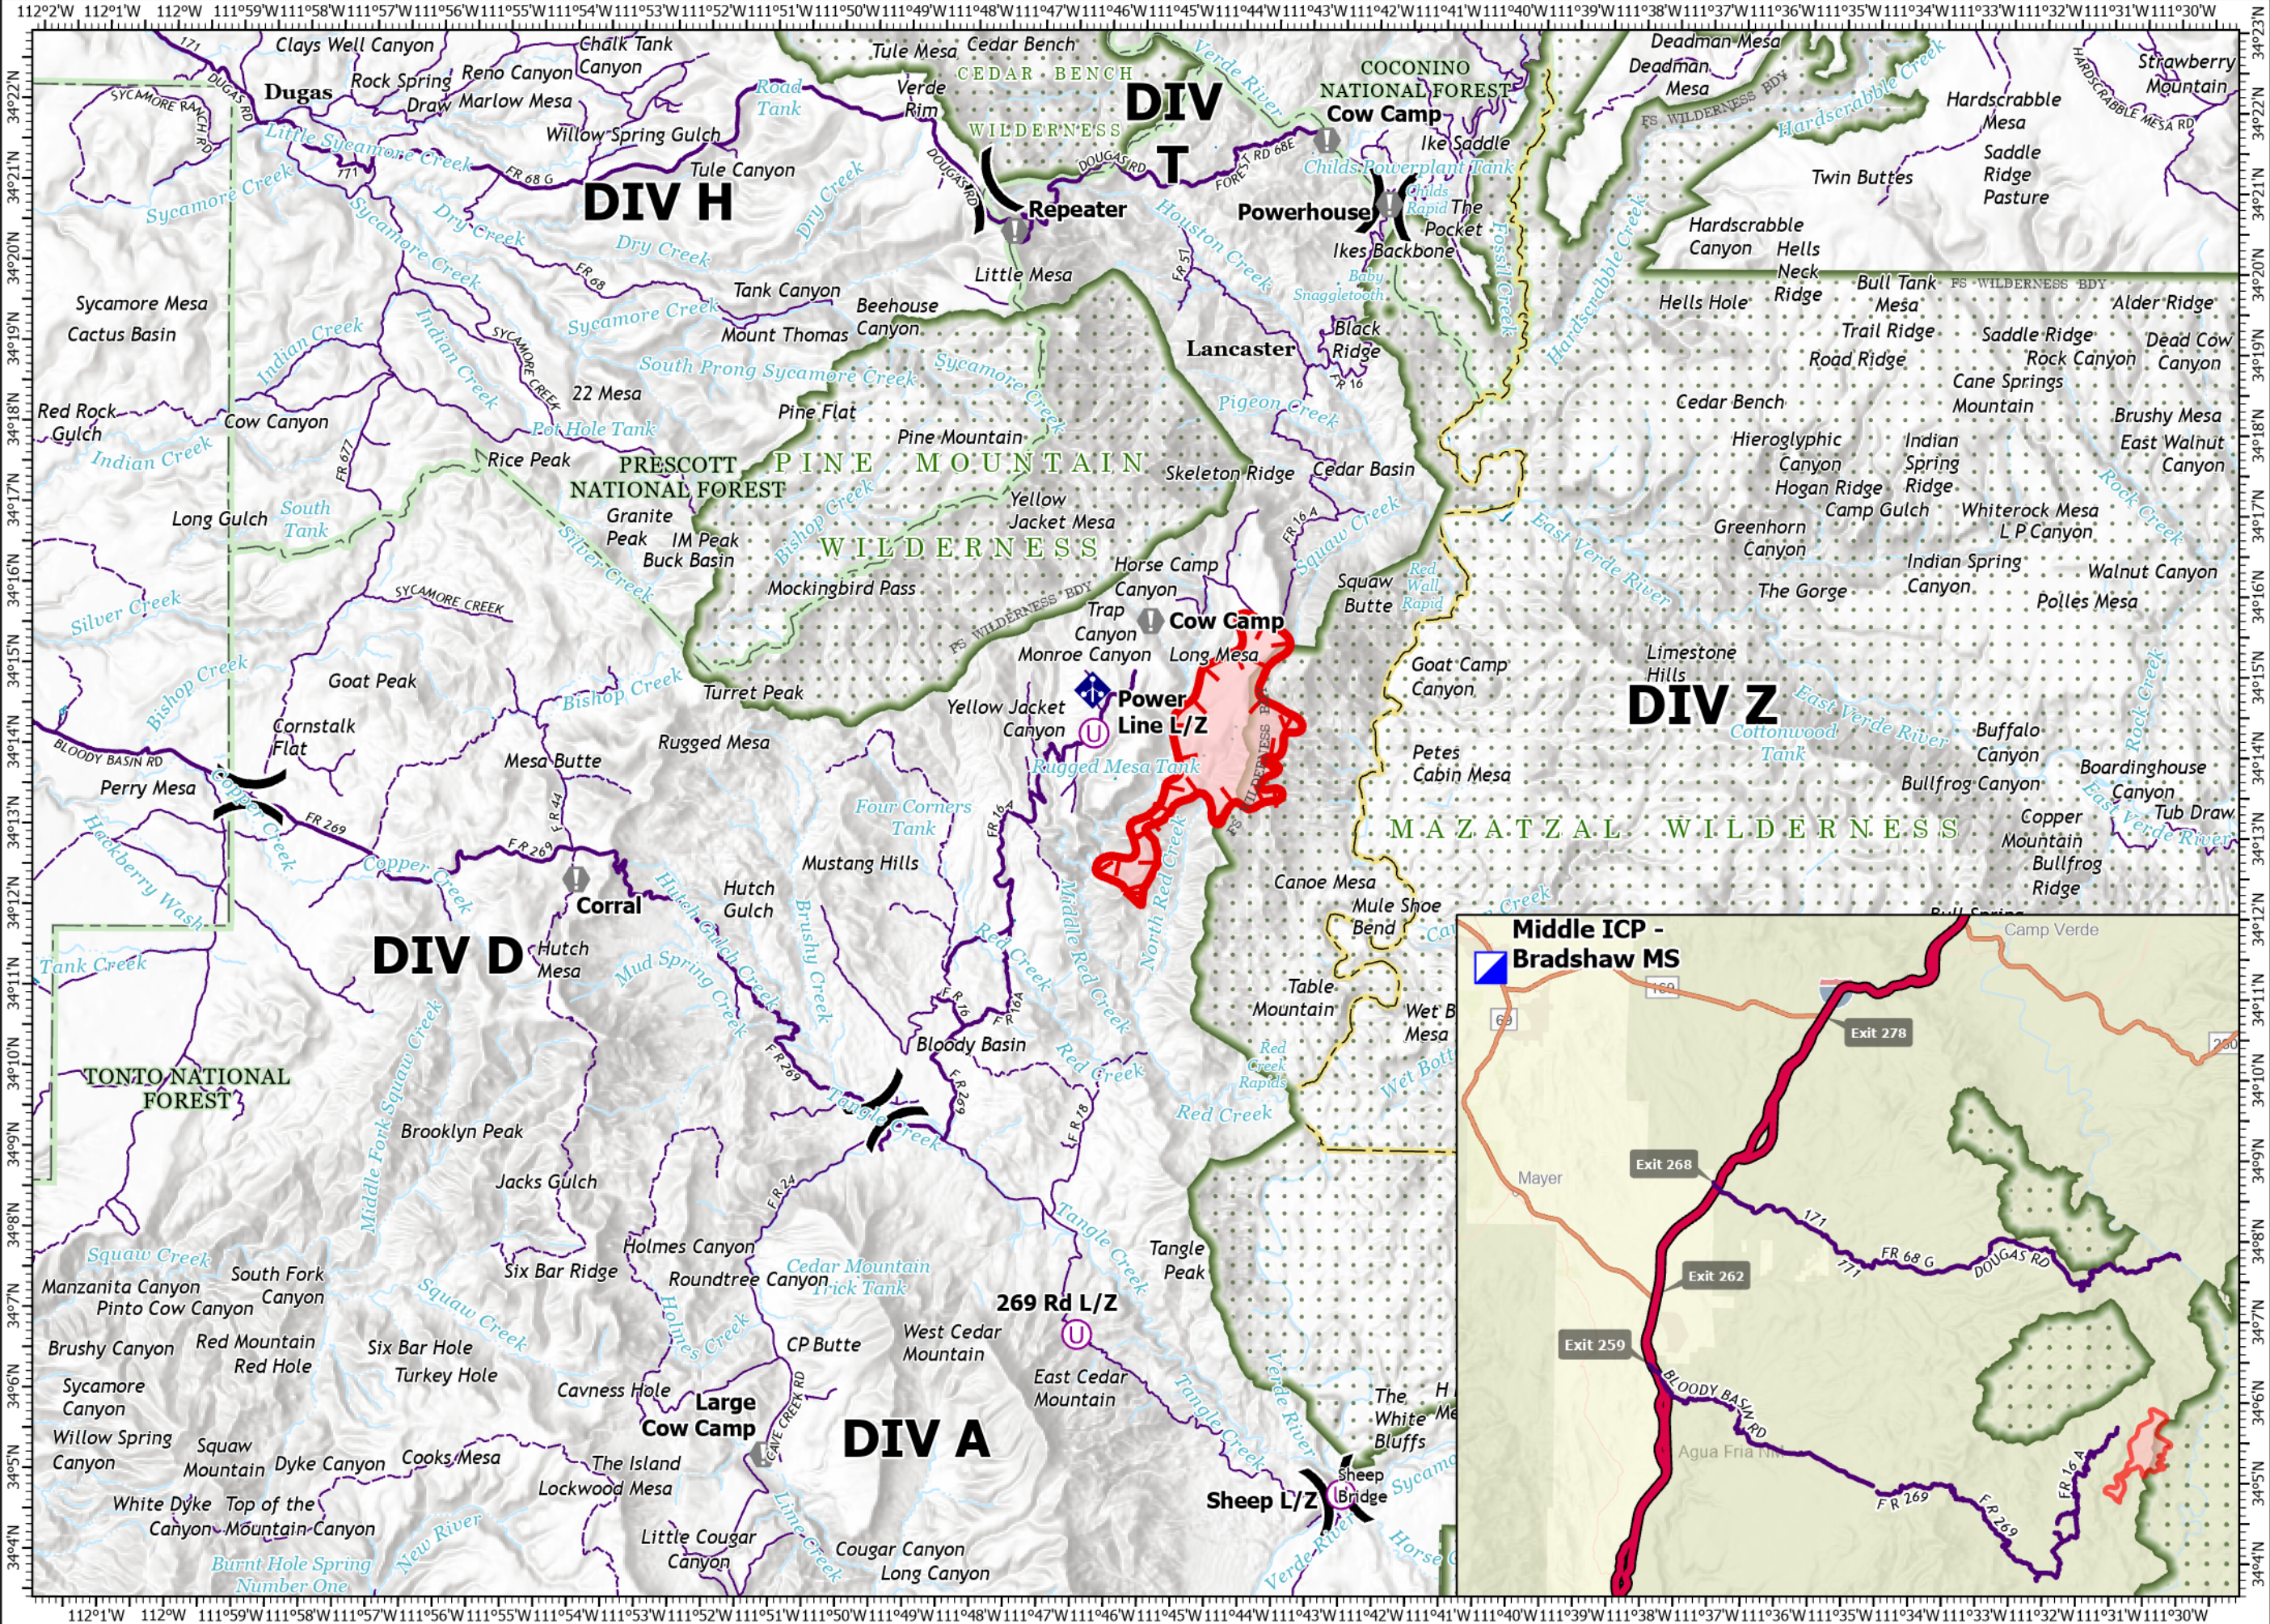

# TRANSPORTATION

Middle  
AZ-TNF-1699  
7/9/2021  
2,369 acres at 7/8/2021 15:00

- Unimproved Landing Area
- Division Break
- Value at Risk
- Mobile Weather Unit
- Fire Edge
- Wildfire Daily Fire Perimeter

Southwest Area  
INCIDENT MANAGEMENT TEAM 4

0 1 2 Miles  
0 2 4 Kilometers

1:140,148 - 7/8/2021 2204  
Acres from IR and GPS  
North American 1983 Datum, Lat/Long Grid