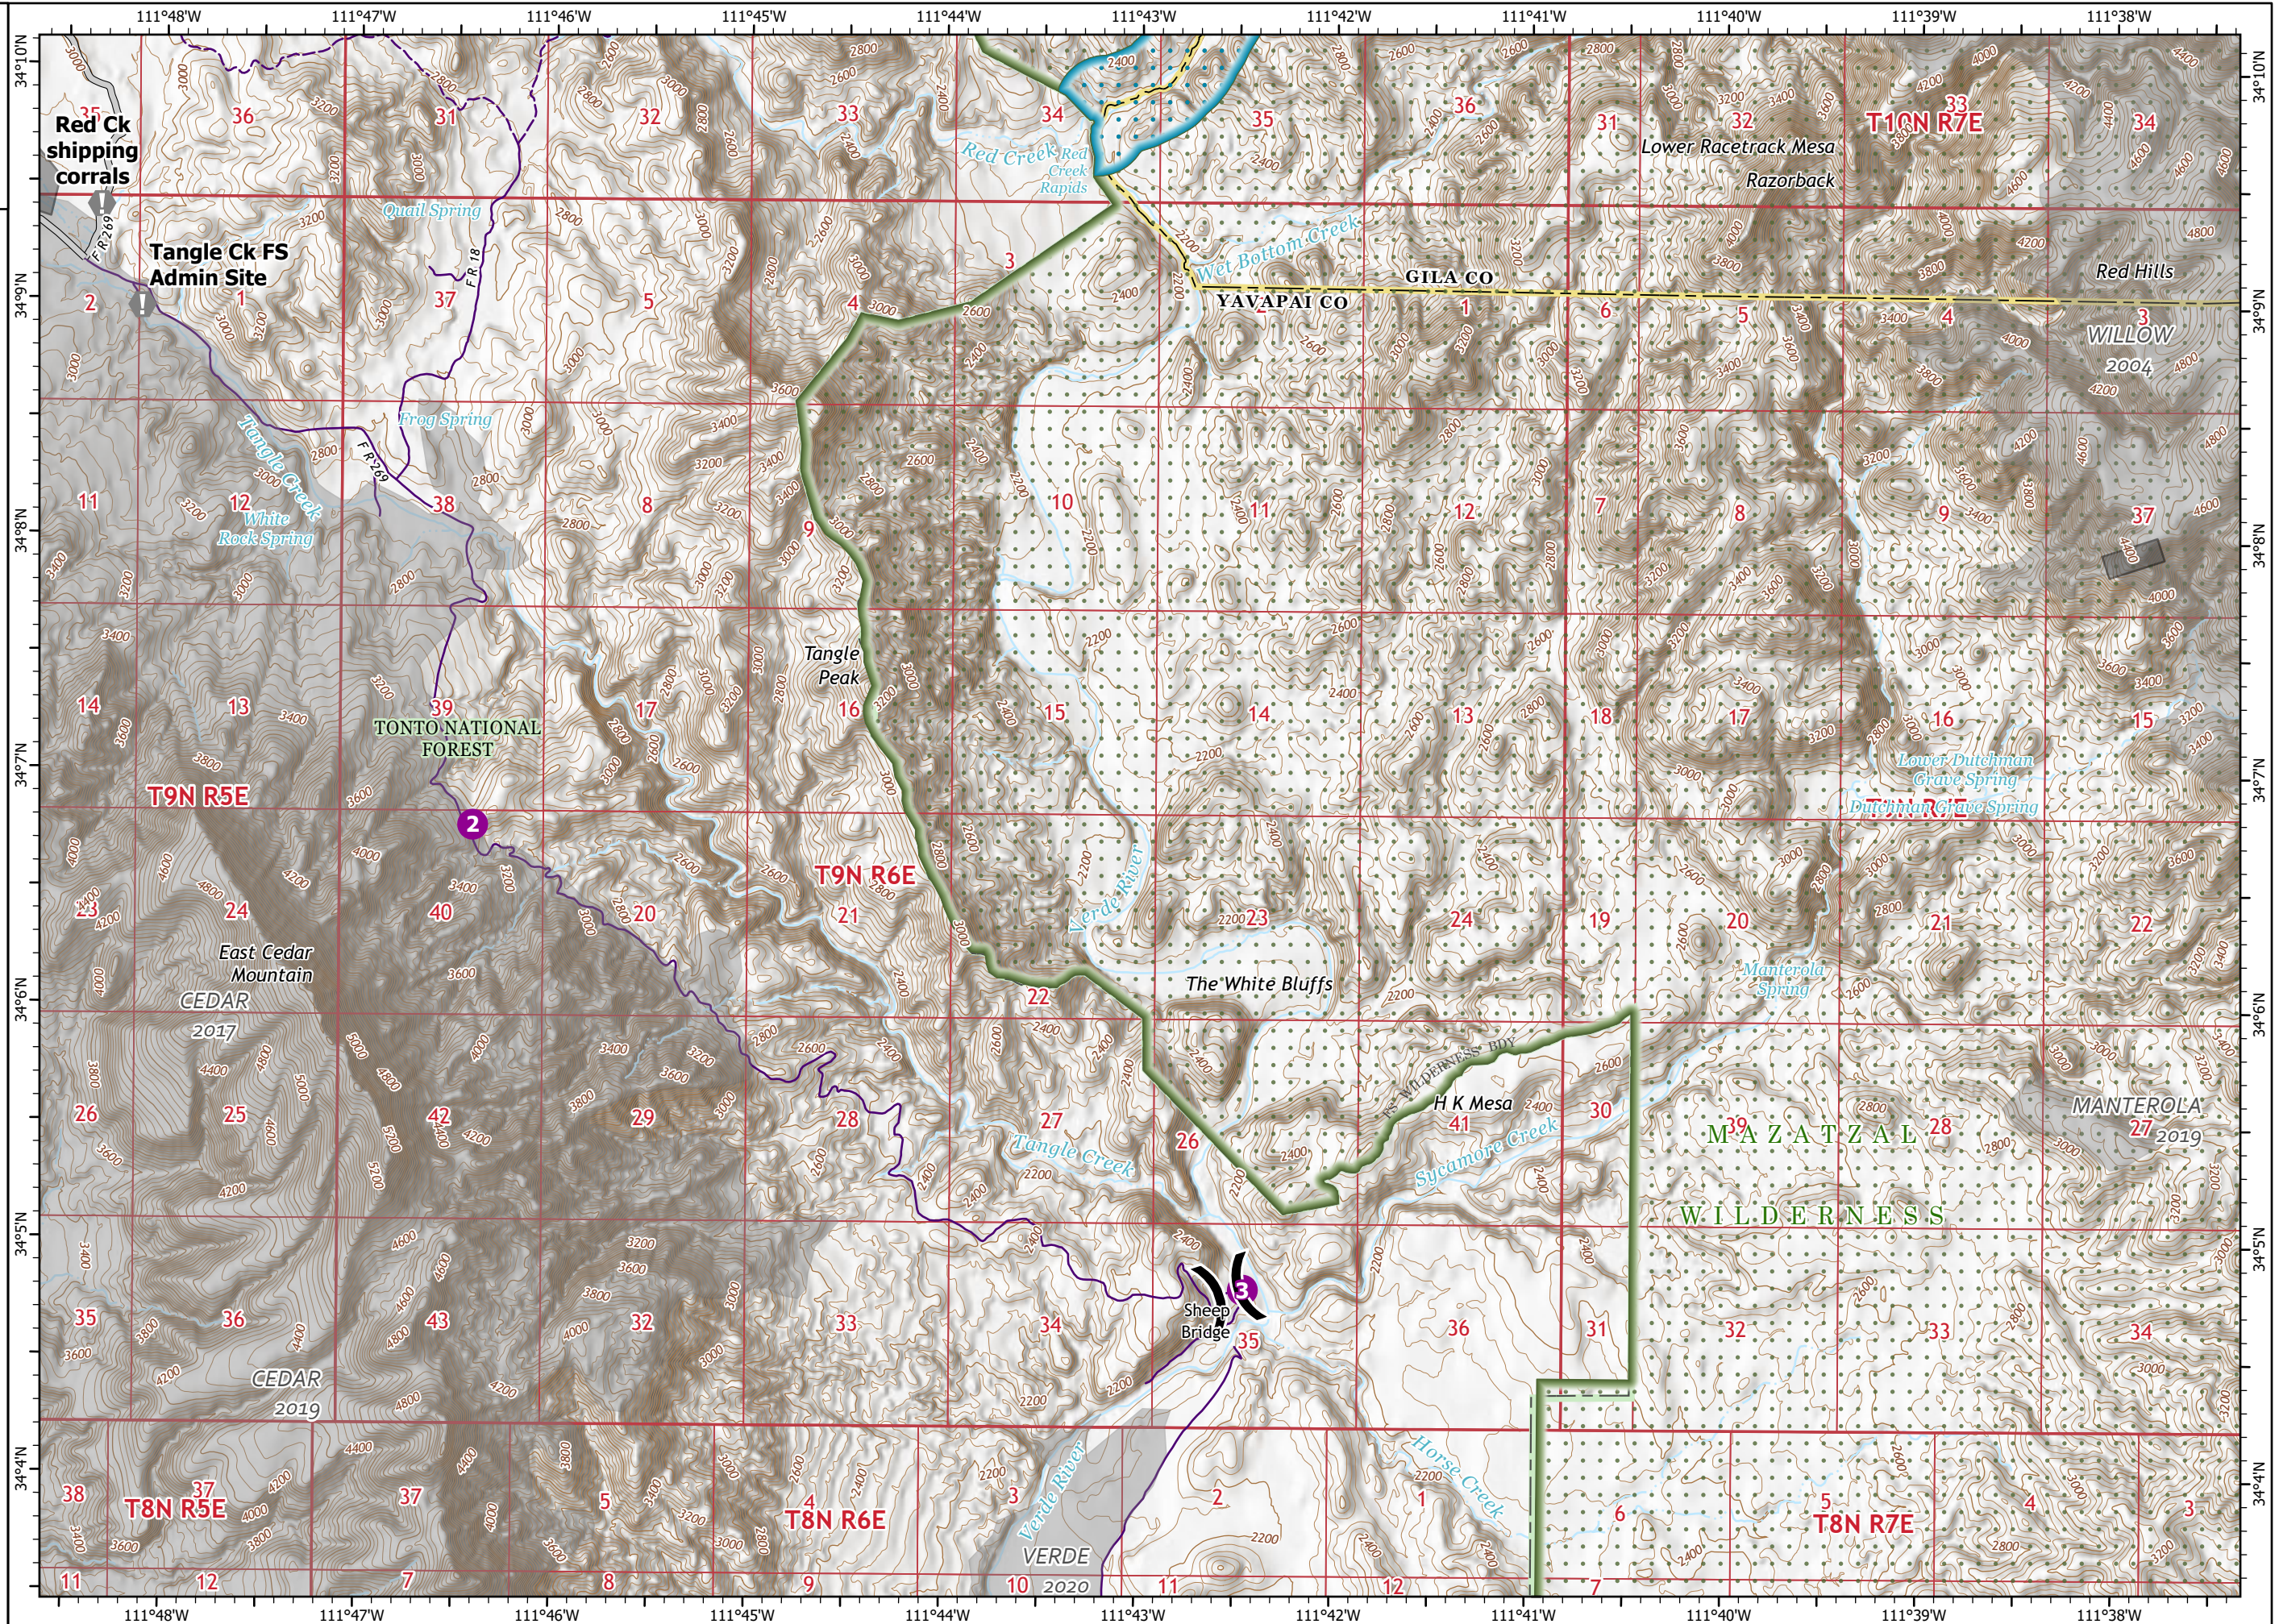

IAP

Middle
AZ-TNF-1699
7/16/2021

2,792 acres at 7/12/2021 19:30

Page 8

- Helispot
- ⌘ Division Break
- ⬇ Value at Risk
- Access or Improved Road
- Access Roads

1:48,000 - SWIMT 4 - 7/15/2021 19:31
Acres from IR and GPS
North American 1983 Datum, Lat/Long Grid