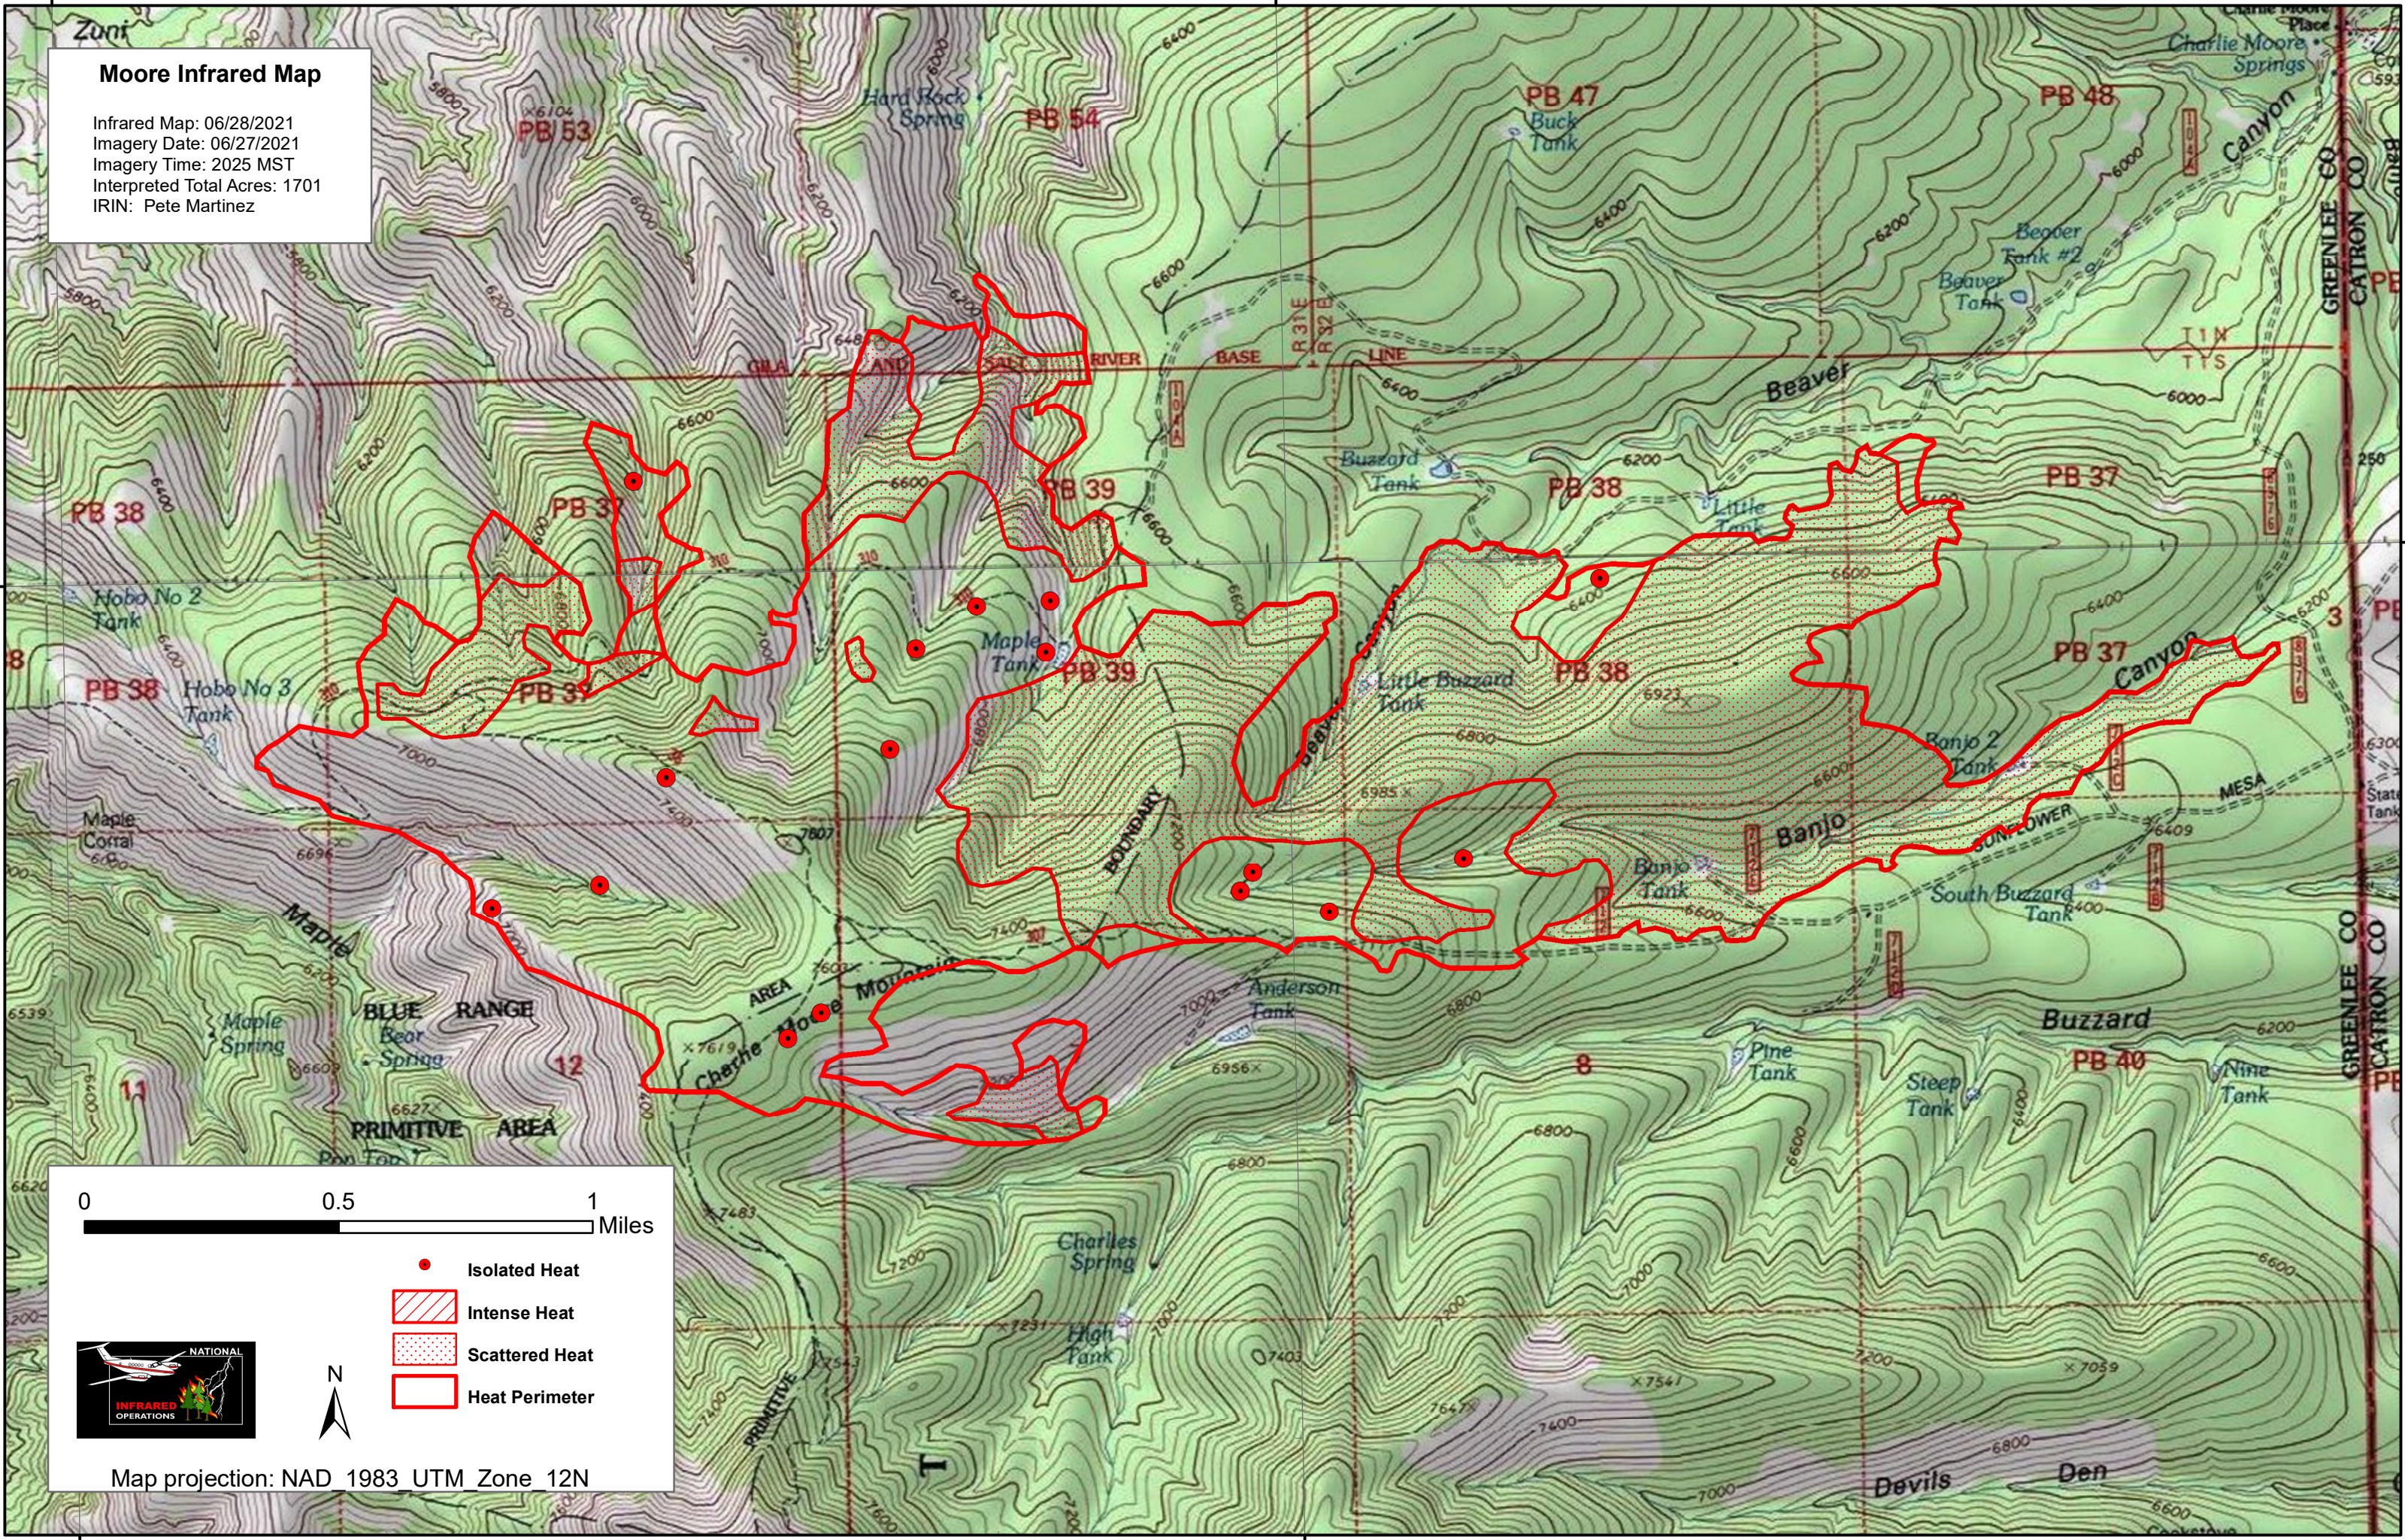

Moore Infrared Map

Infrared Map: 06/28/2021
Imagery Date: 06/27/2021
Imagery Time: 2025 MST
Interpreted Total Acres: 1701
IRIN: Pete Martinez

- Isolated Heat
- ▨ Intense Heat
- ▤ Scattered Heat
- ▭ Heat Perimeter

Map projection: NAD 1983 UTM Zone 12N