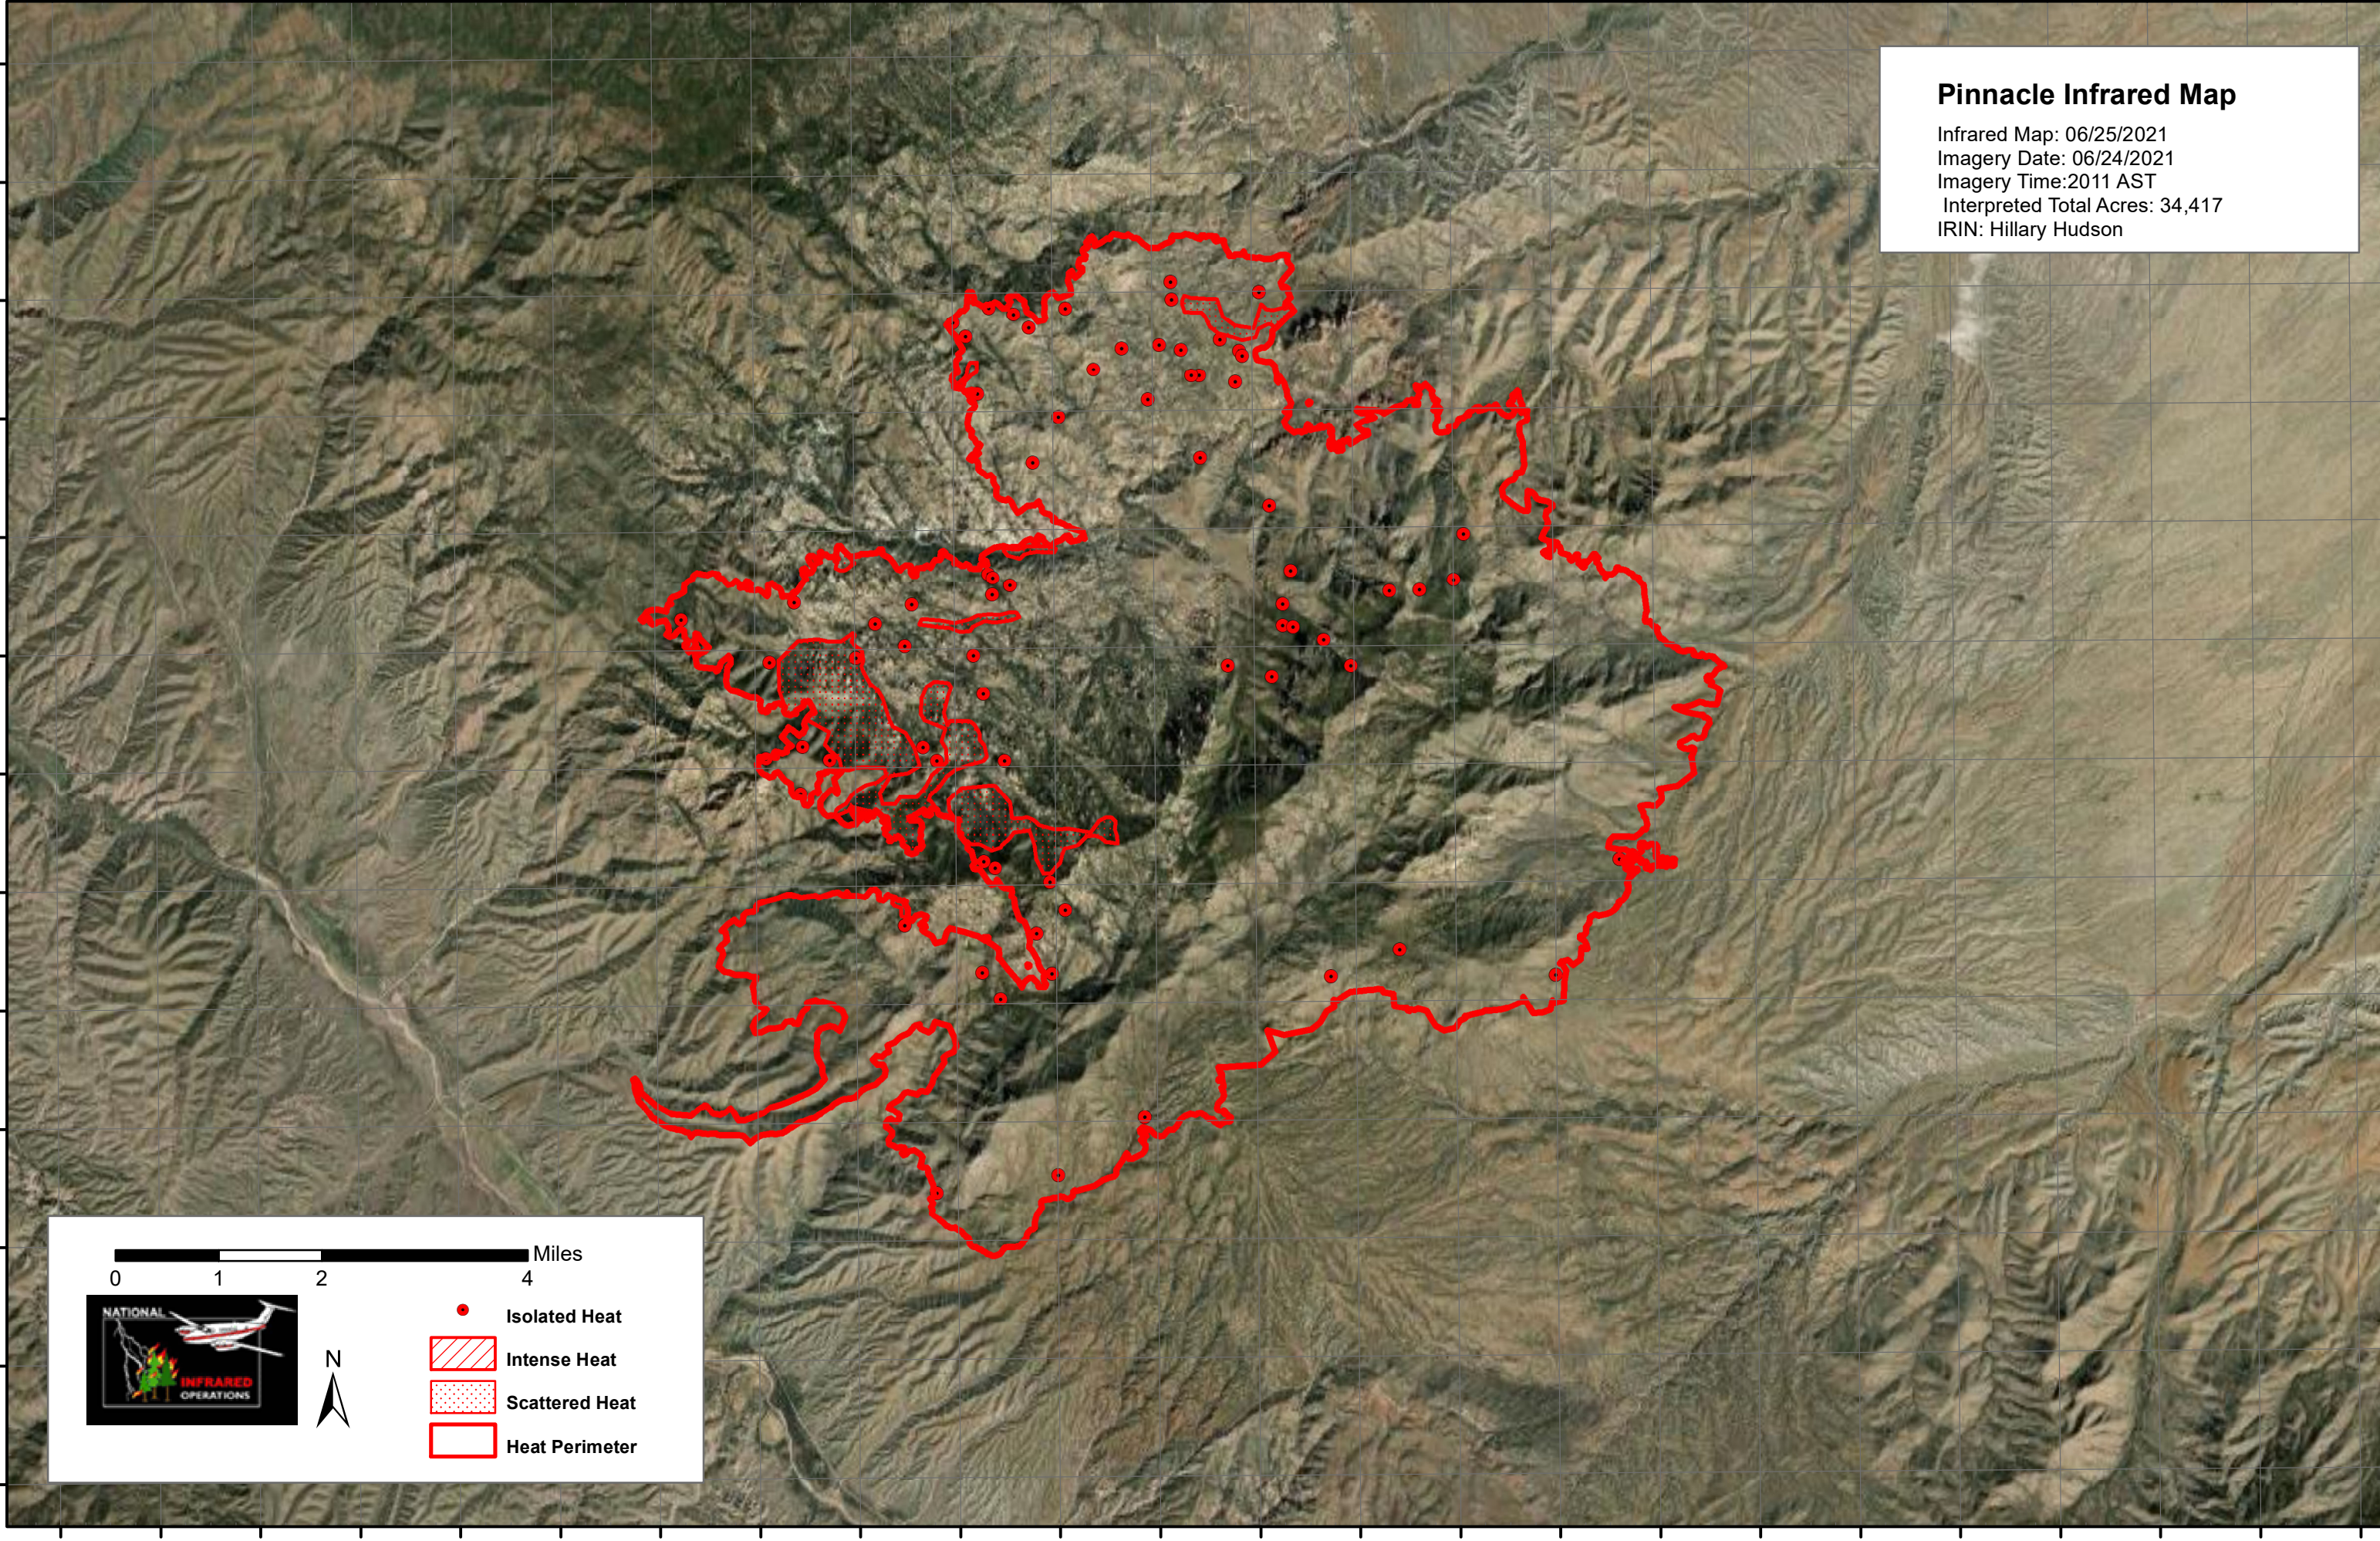

**Pinnacle Infrared Map**  
Infrared Map: 06/25/2021  
Imagery Date: 06/24/2021  
Imagery Time: 2011 AST  
Interpreted Total Acres: 34,417  
IRIN: Hillary Hudson

0 1 2 4 Miles

N

- Isolated Heat
- ▨ Intense Heat
- ▤ Scattered Heat
- ▭ Heat Perimeter