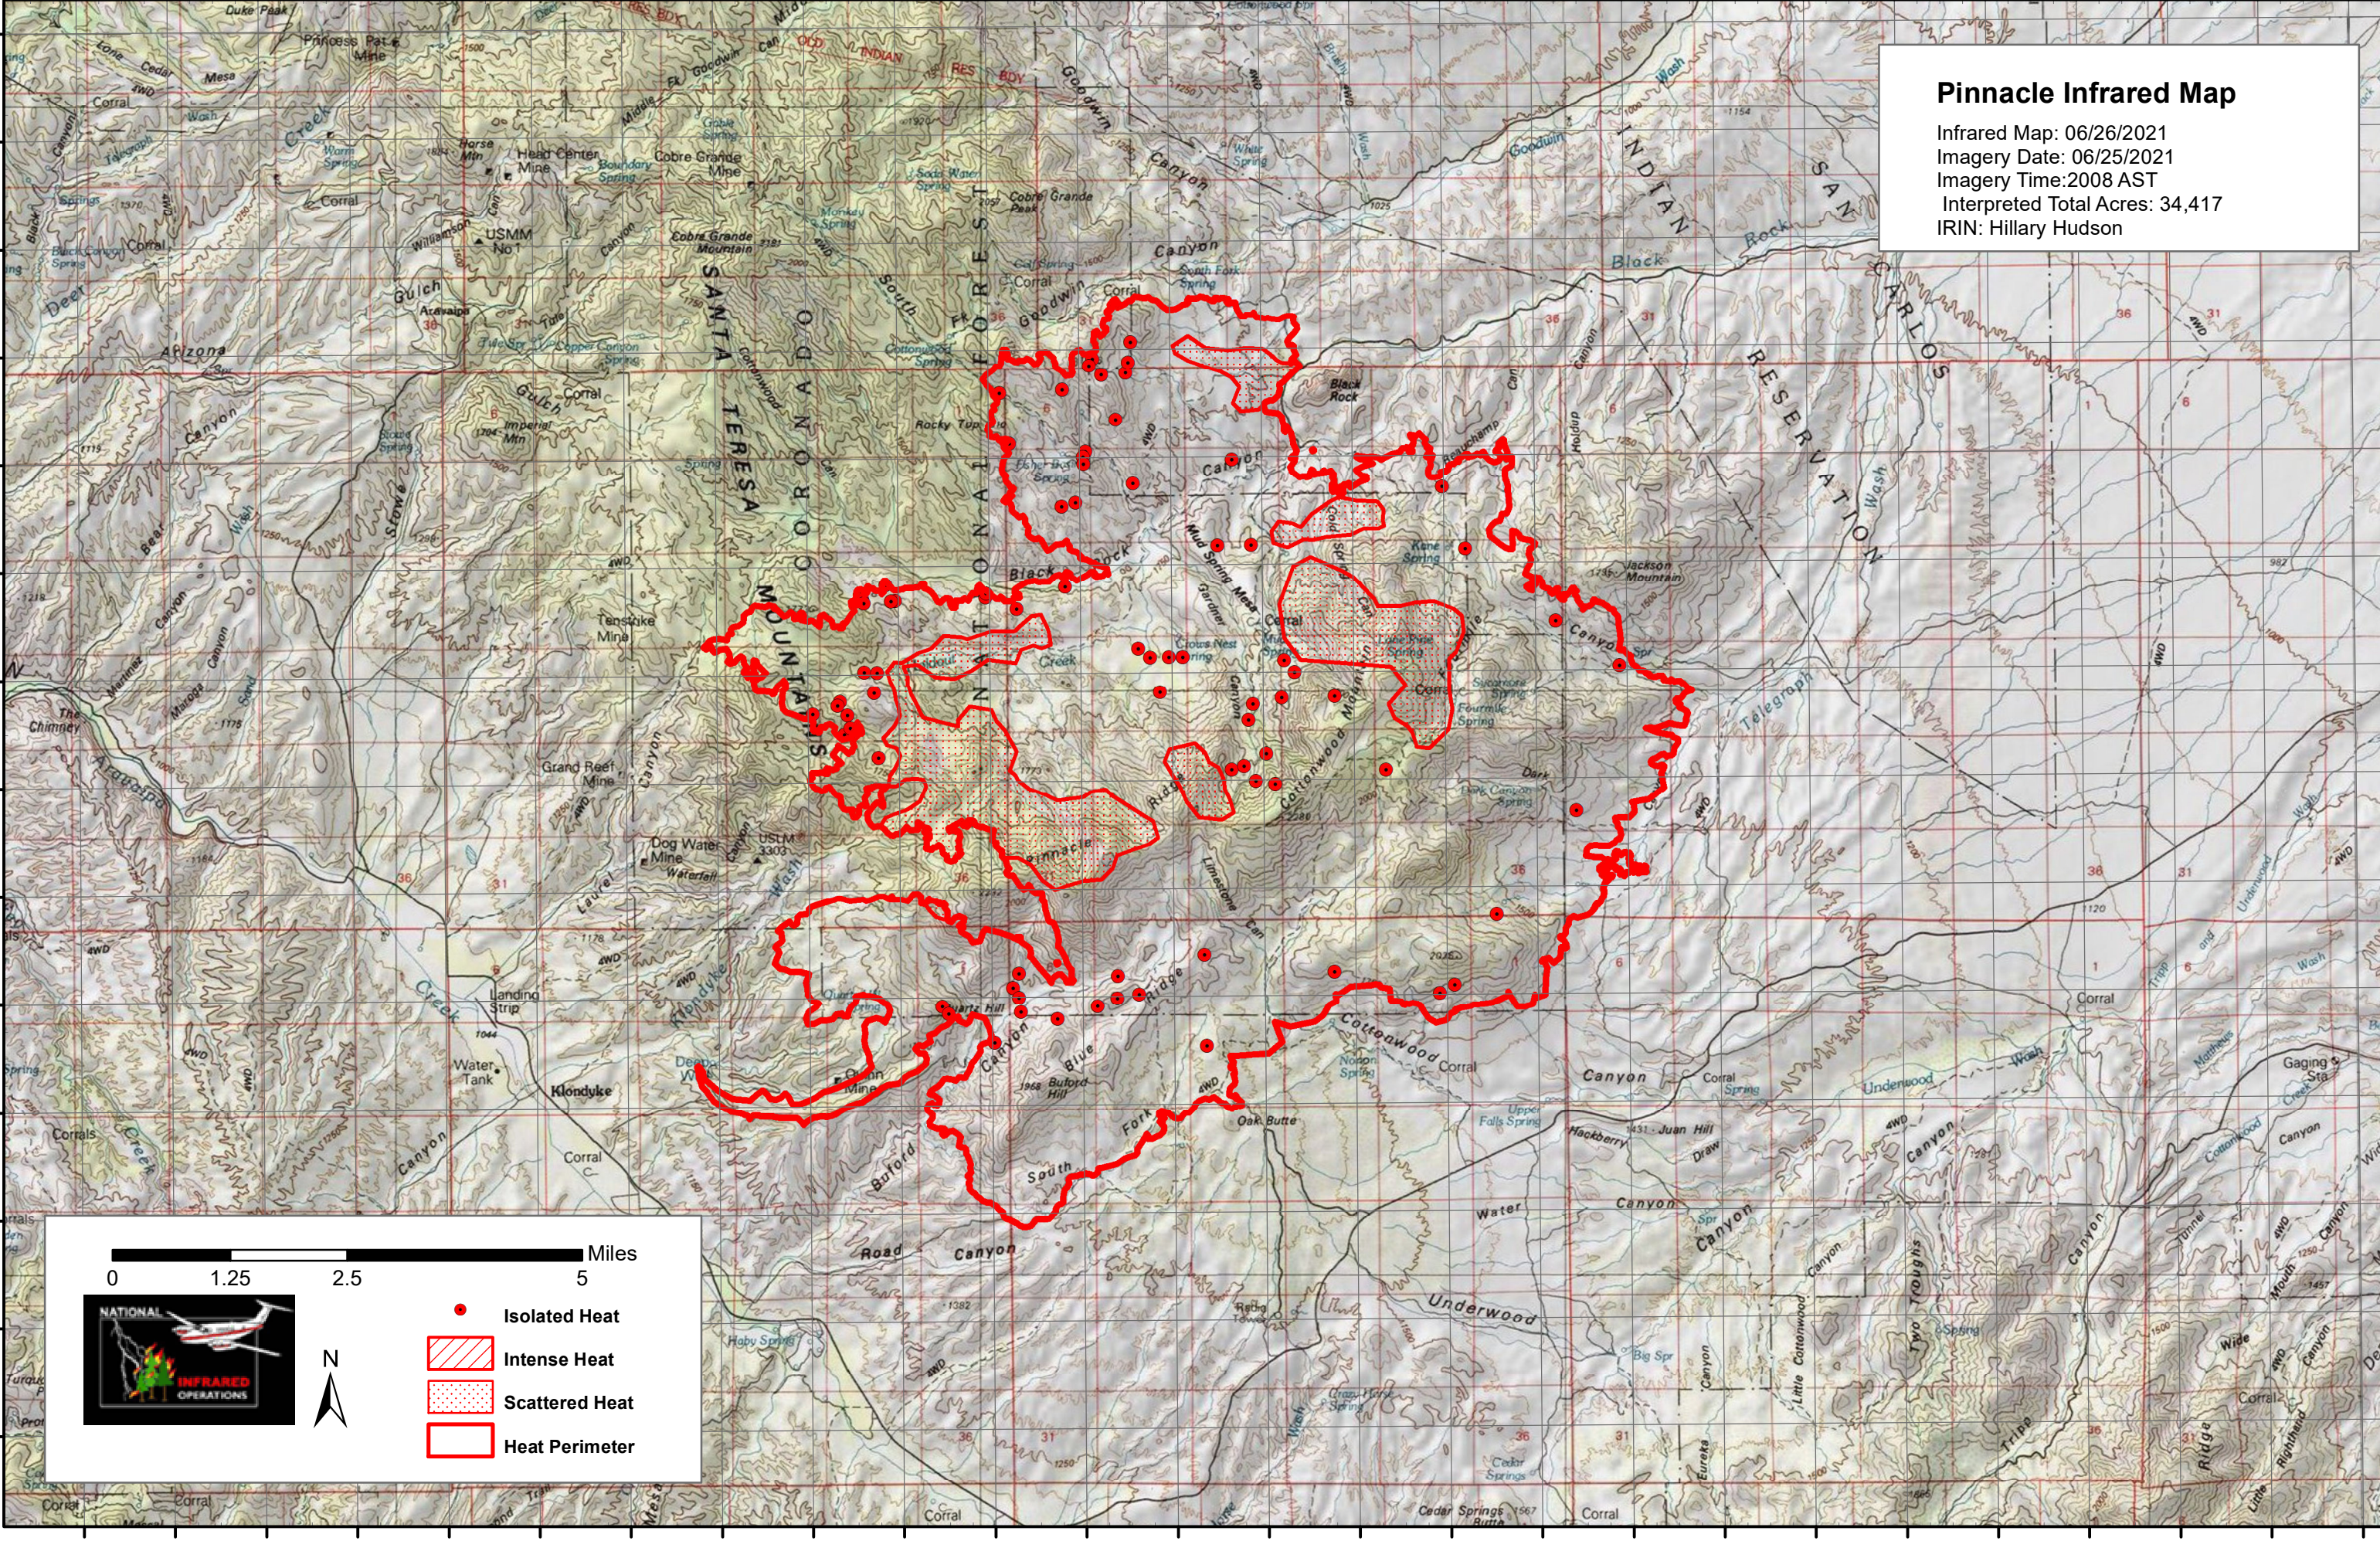

**Pinnacle Infrared Map**  
 Infrared Map: 06/26/2021  
 Imagery Date: 06/25/2021  
 Imagery Time: 2008 AST  
 Interpreted Total Acres: 34,417  
 IRIN: Hillary Hudson

- Isolated Heat
- Intense Heat
- Scattered Heat
- Heat Perimeter