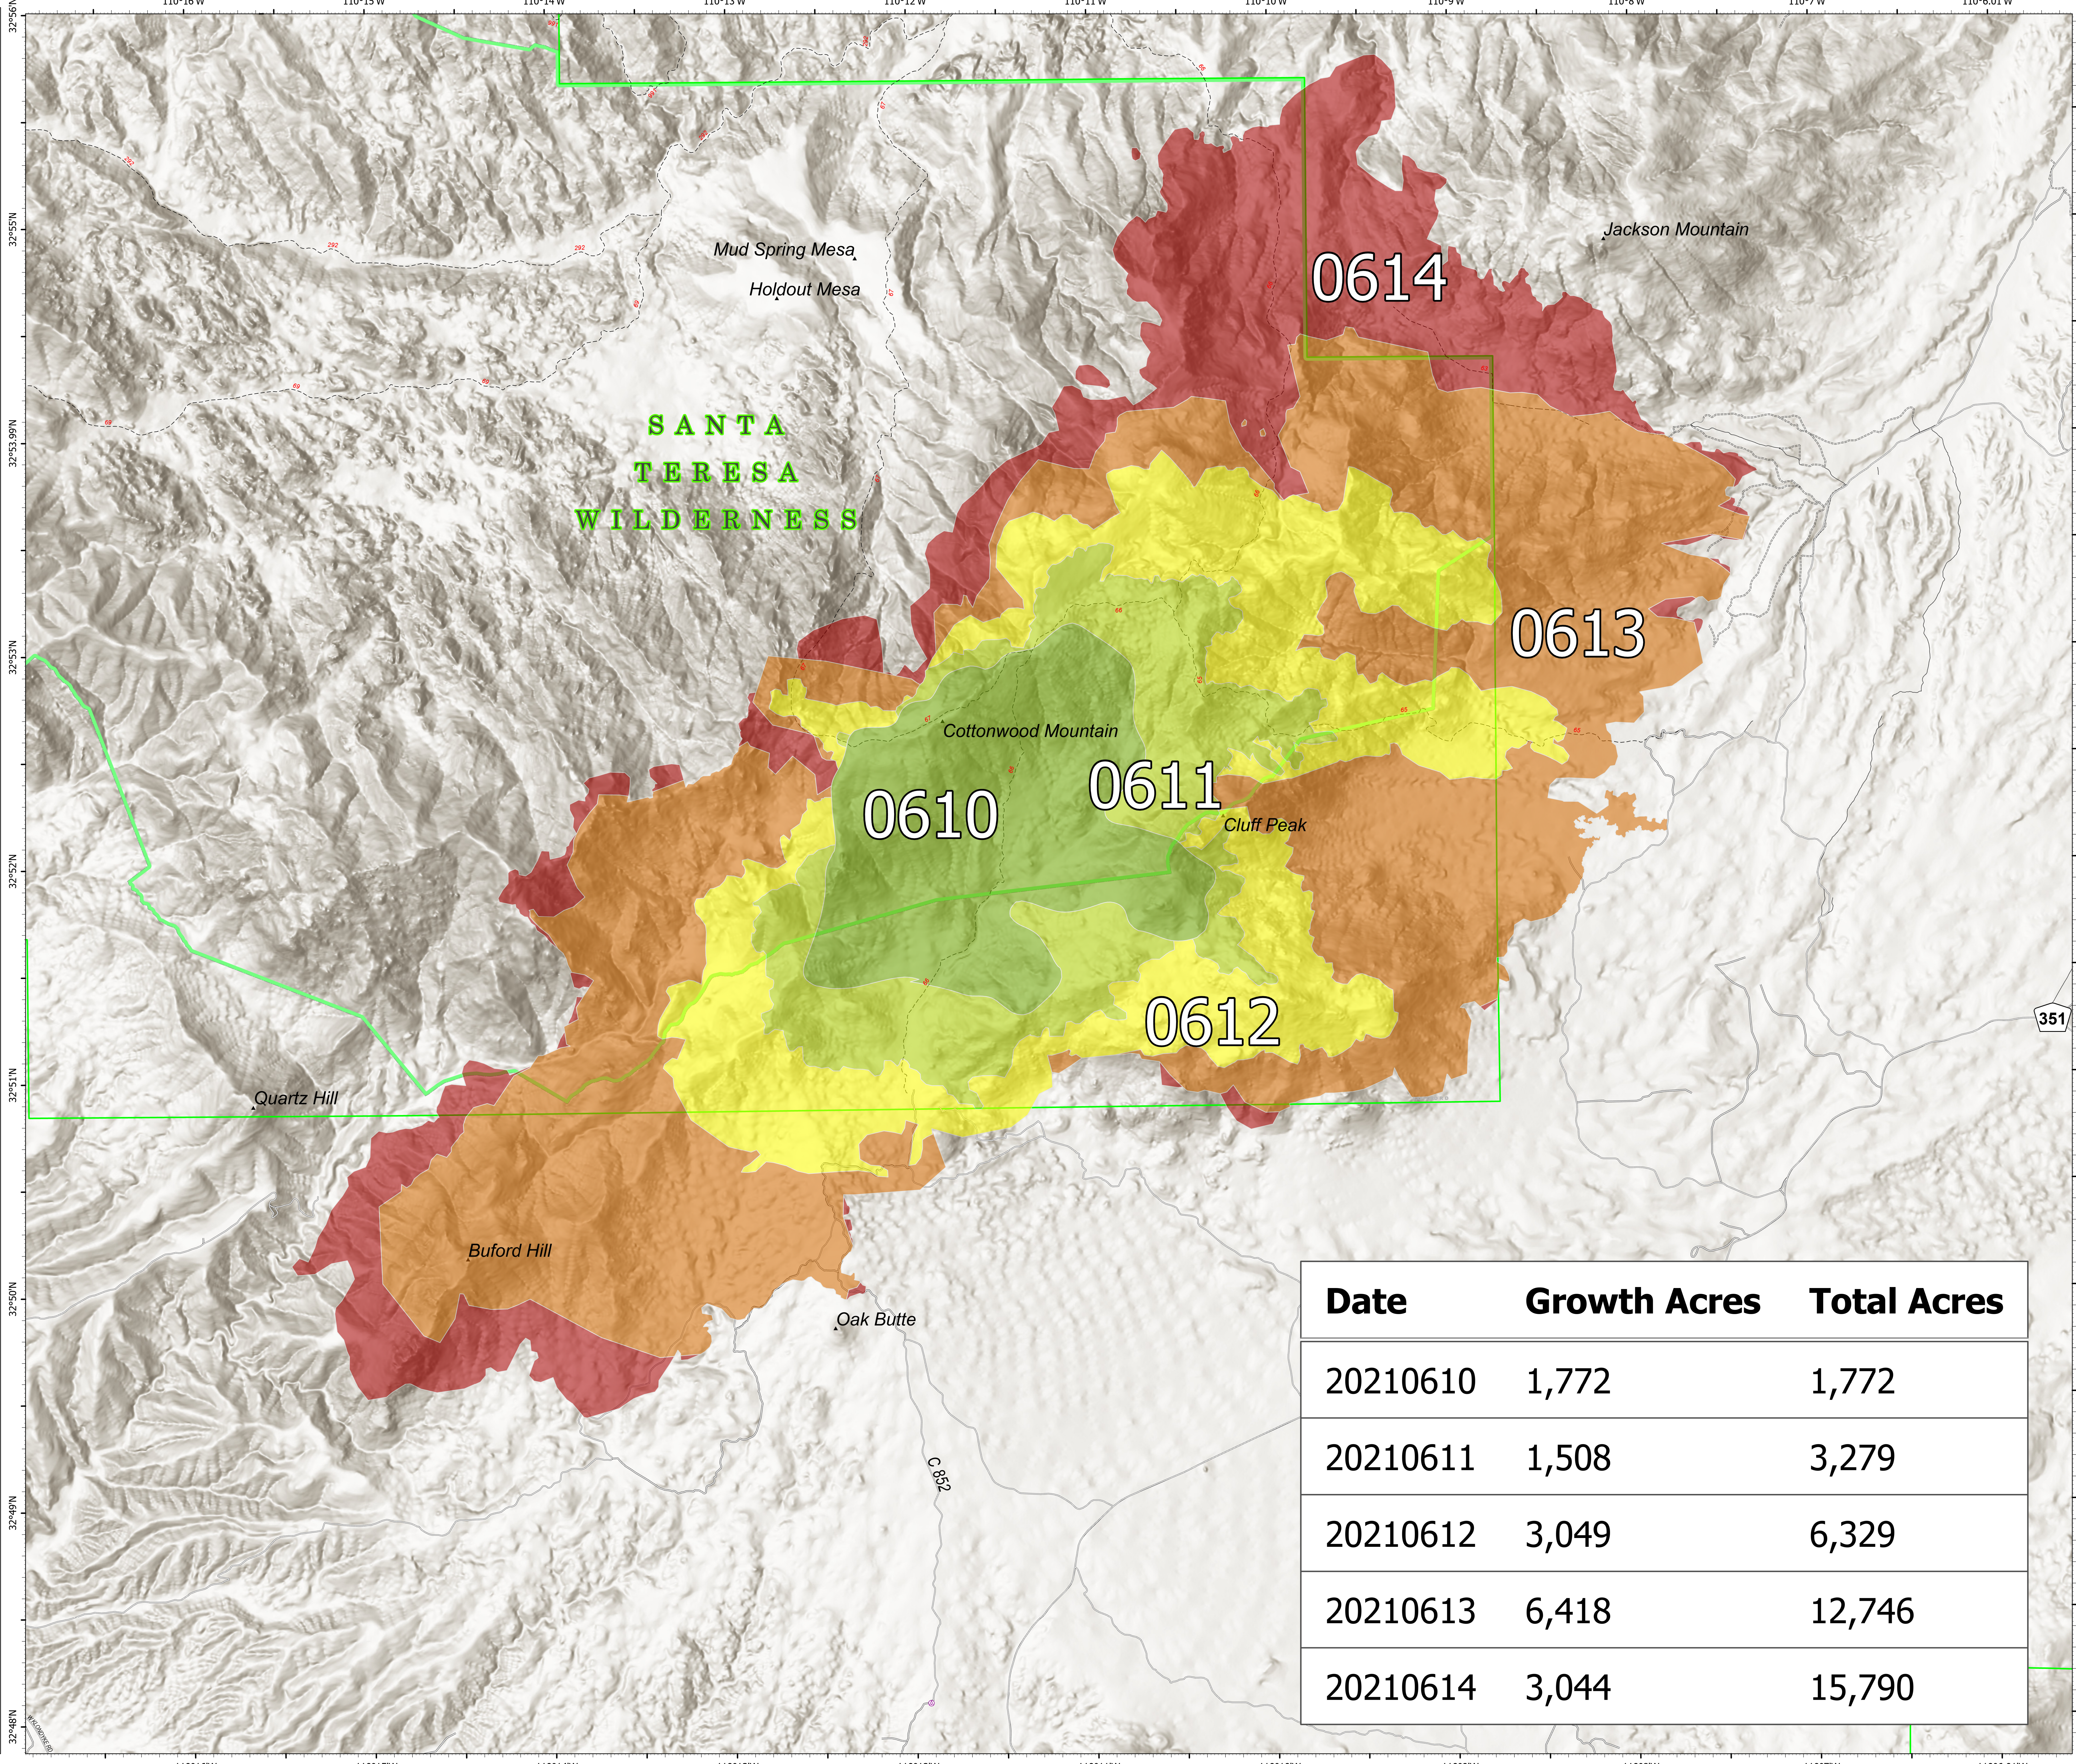

Progression

Pinnacle
AZCNF-00427
06/16/2021 Day

- 2021-06-10
- 2021-06-11
- 2021-06-12
- 2021-06-13
- 2021-06-14

Date	Growth Acres	Total Acres
20210610	1,772	1,772
20210611	1,508	3,279
20210612	3,049	6,329
20210613	6,418	12,746
20210614	3,044	15,790

6/15/2021 2012
Acres from FireWatch IR
North American 1983 Datum, Lat,Long
Grid