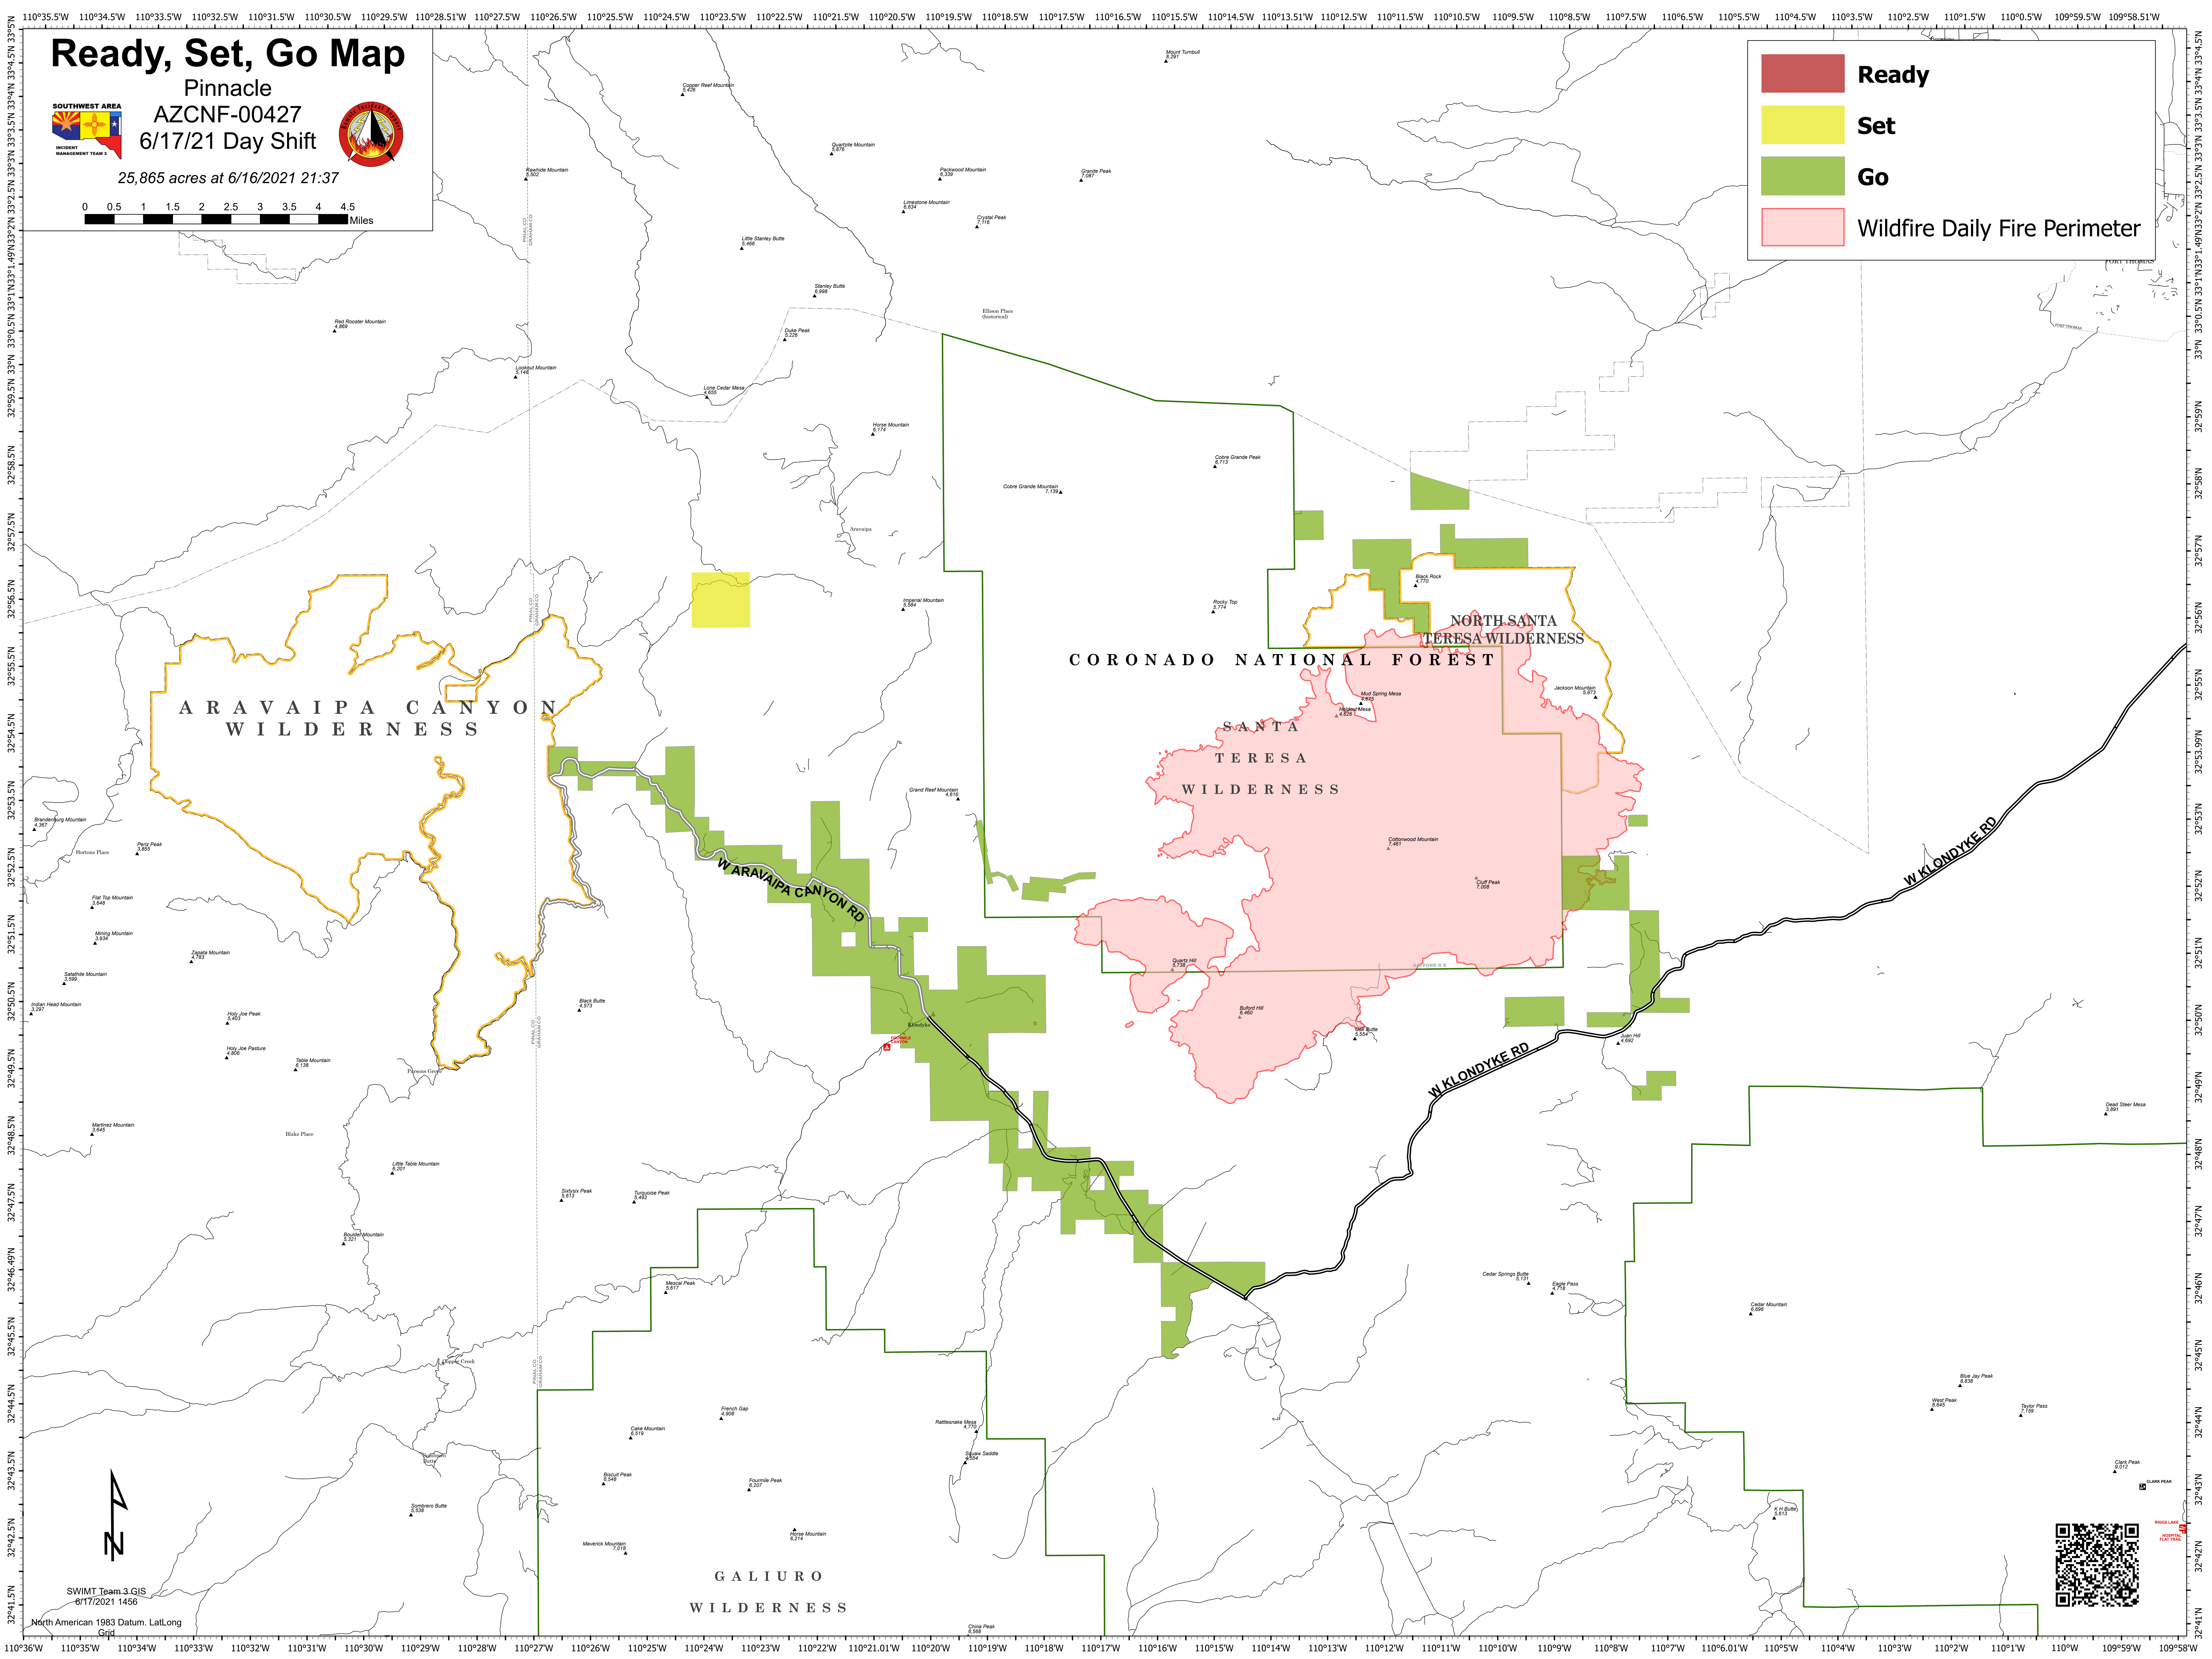

# Ready, Set, Go Map

Pinnacle  
AZCNF-00427  
6/17/21 Day Shift

25,865 acres at 6/16/2021 21:37

	<b>Ready</b>
	<b>Set</b>
	<b>Go</b>
	<b>Wildfire Daily Fire Perimeter</b>

SWIMT Team 3 GIS  
6/17/2021 1456

North American 1983 Datum, Lat/Long  
Grid