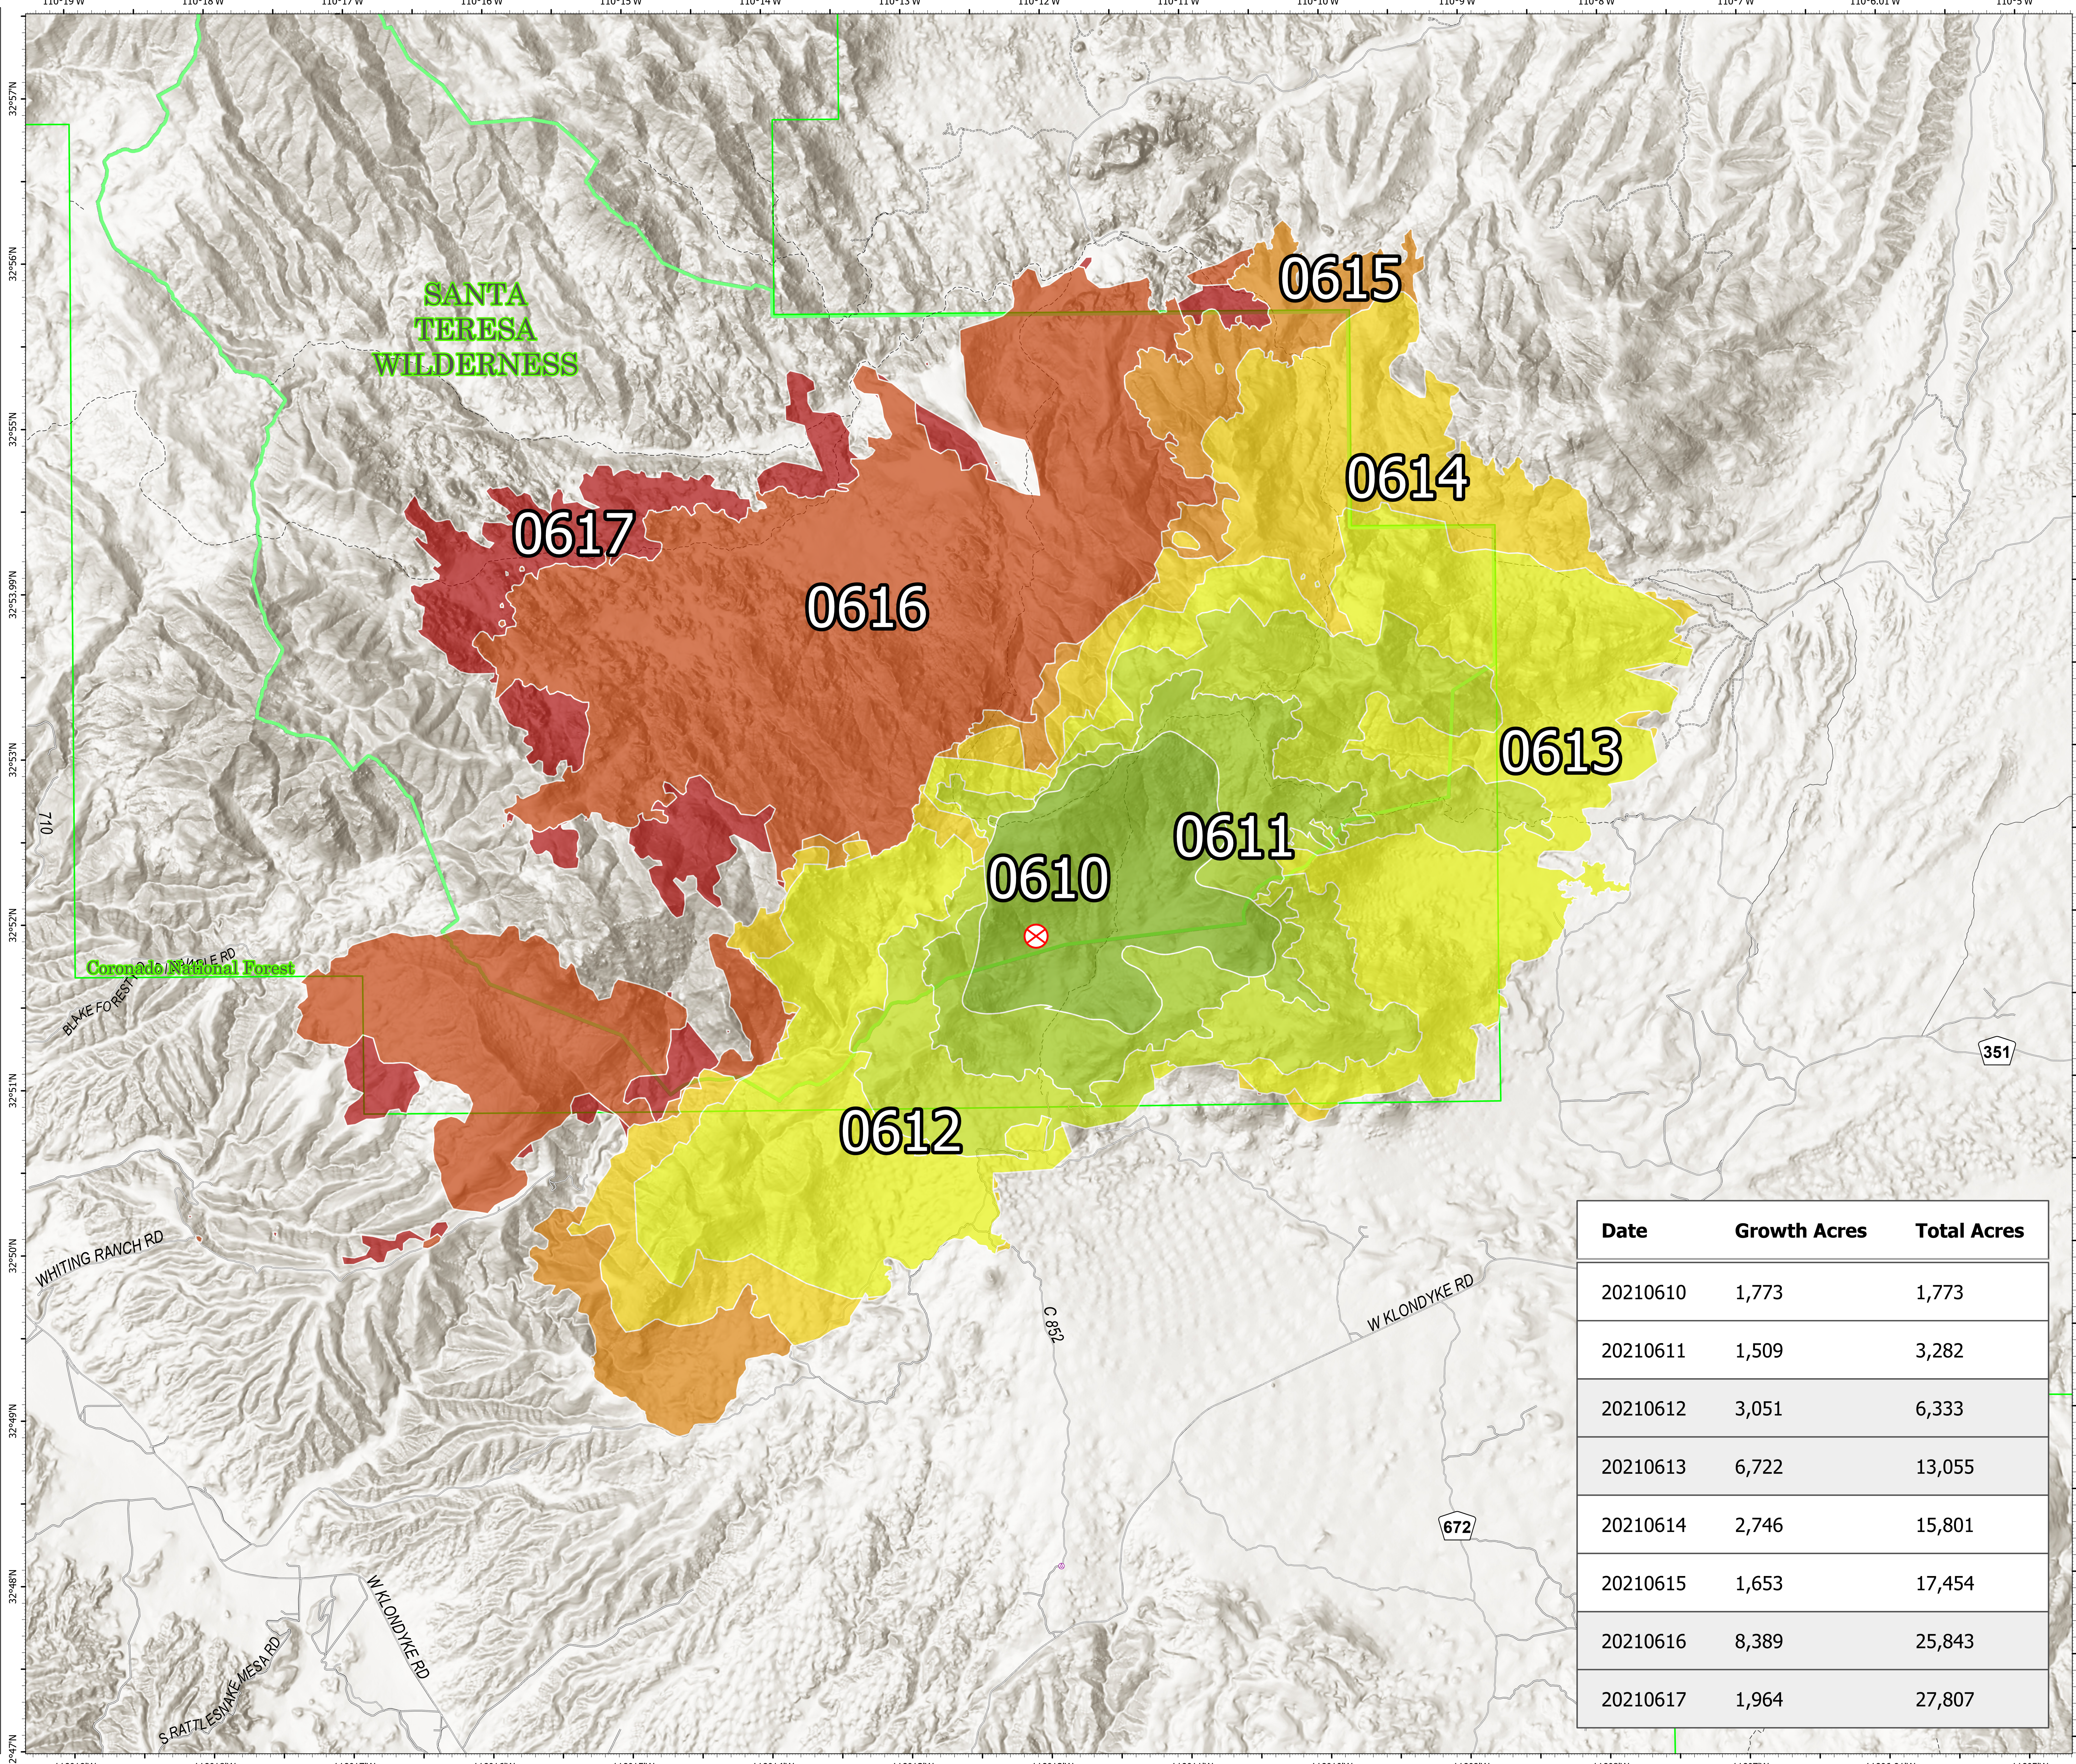

# Progression

Pinnacle  
AZCNF-00427  
06/18/2021 Day

-  Fire Origin
-  2021-06-10
-  2021-06-11
-  2021-06-12
-  2021-06-13
-  2021-06-14
-  2021-06-15
-  2021-06-16
-  2021-06-17

Date	Growth Acres	Total Acres
20210610	1,773	1,773
20210611	1,509	3,282
20210612	3,051	6,333
20210613	6,722	13,055
20210614	2,746	15,801
20210615	1,653	17,454
20210616	8,389	25,843
20210617	1,964	27,807

6/18/2021 0935  
Acres from IR  
North American 1983 Datum, Lat,Long  
Grid