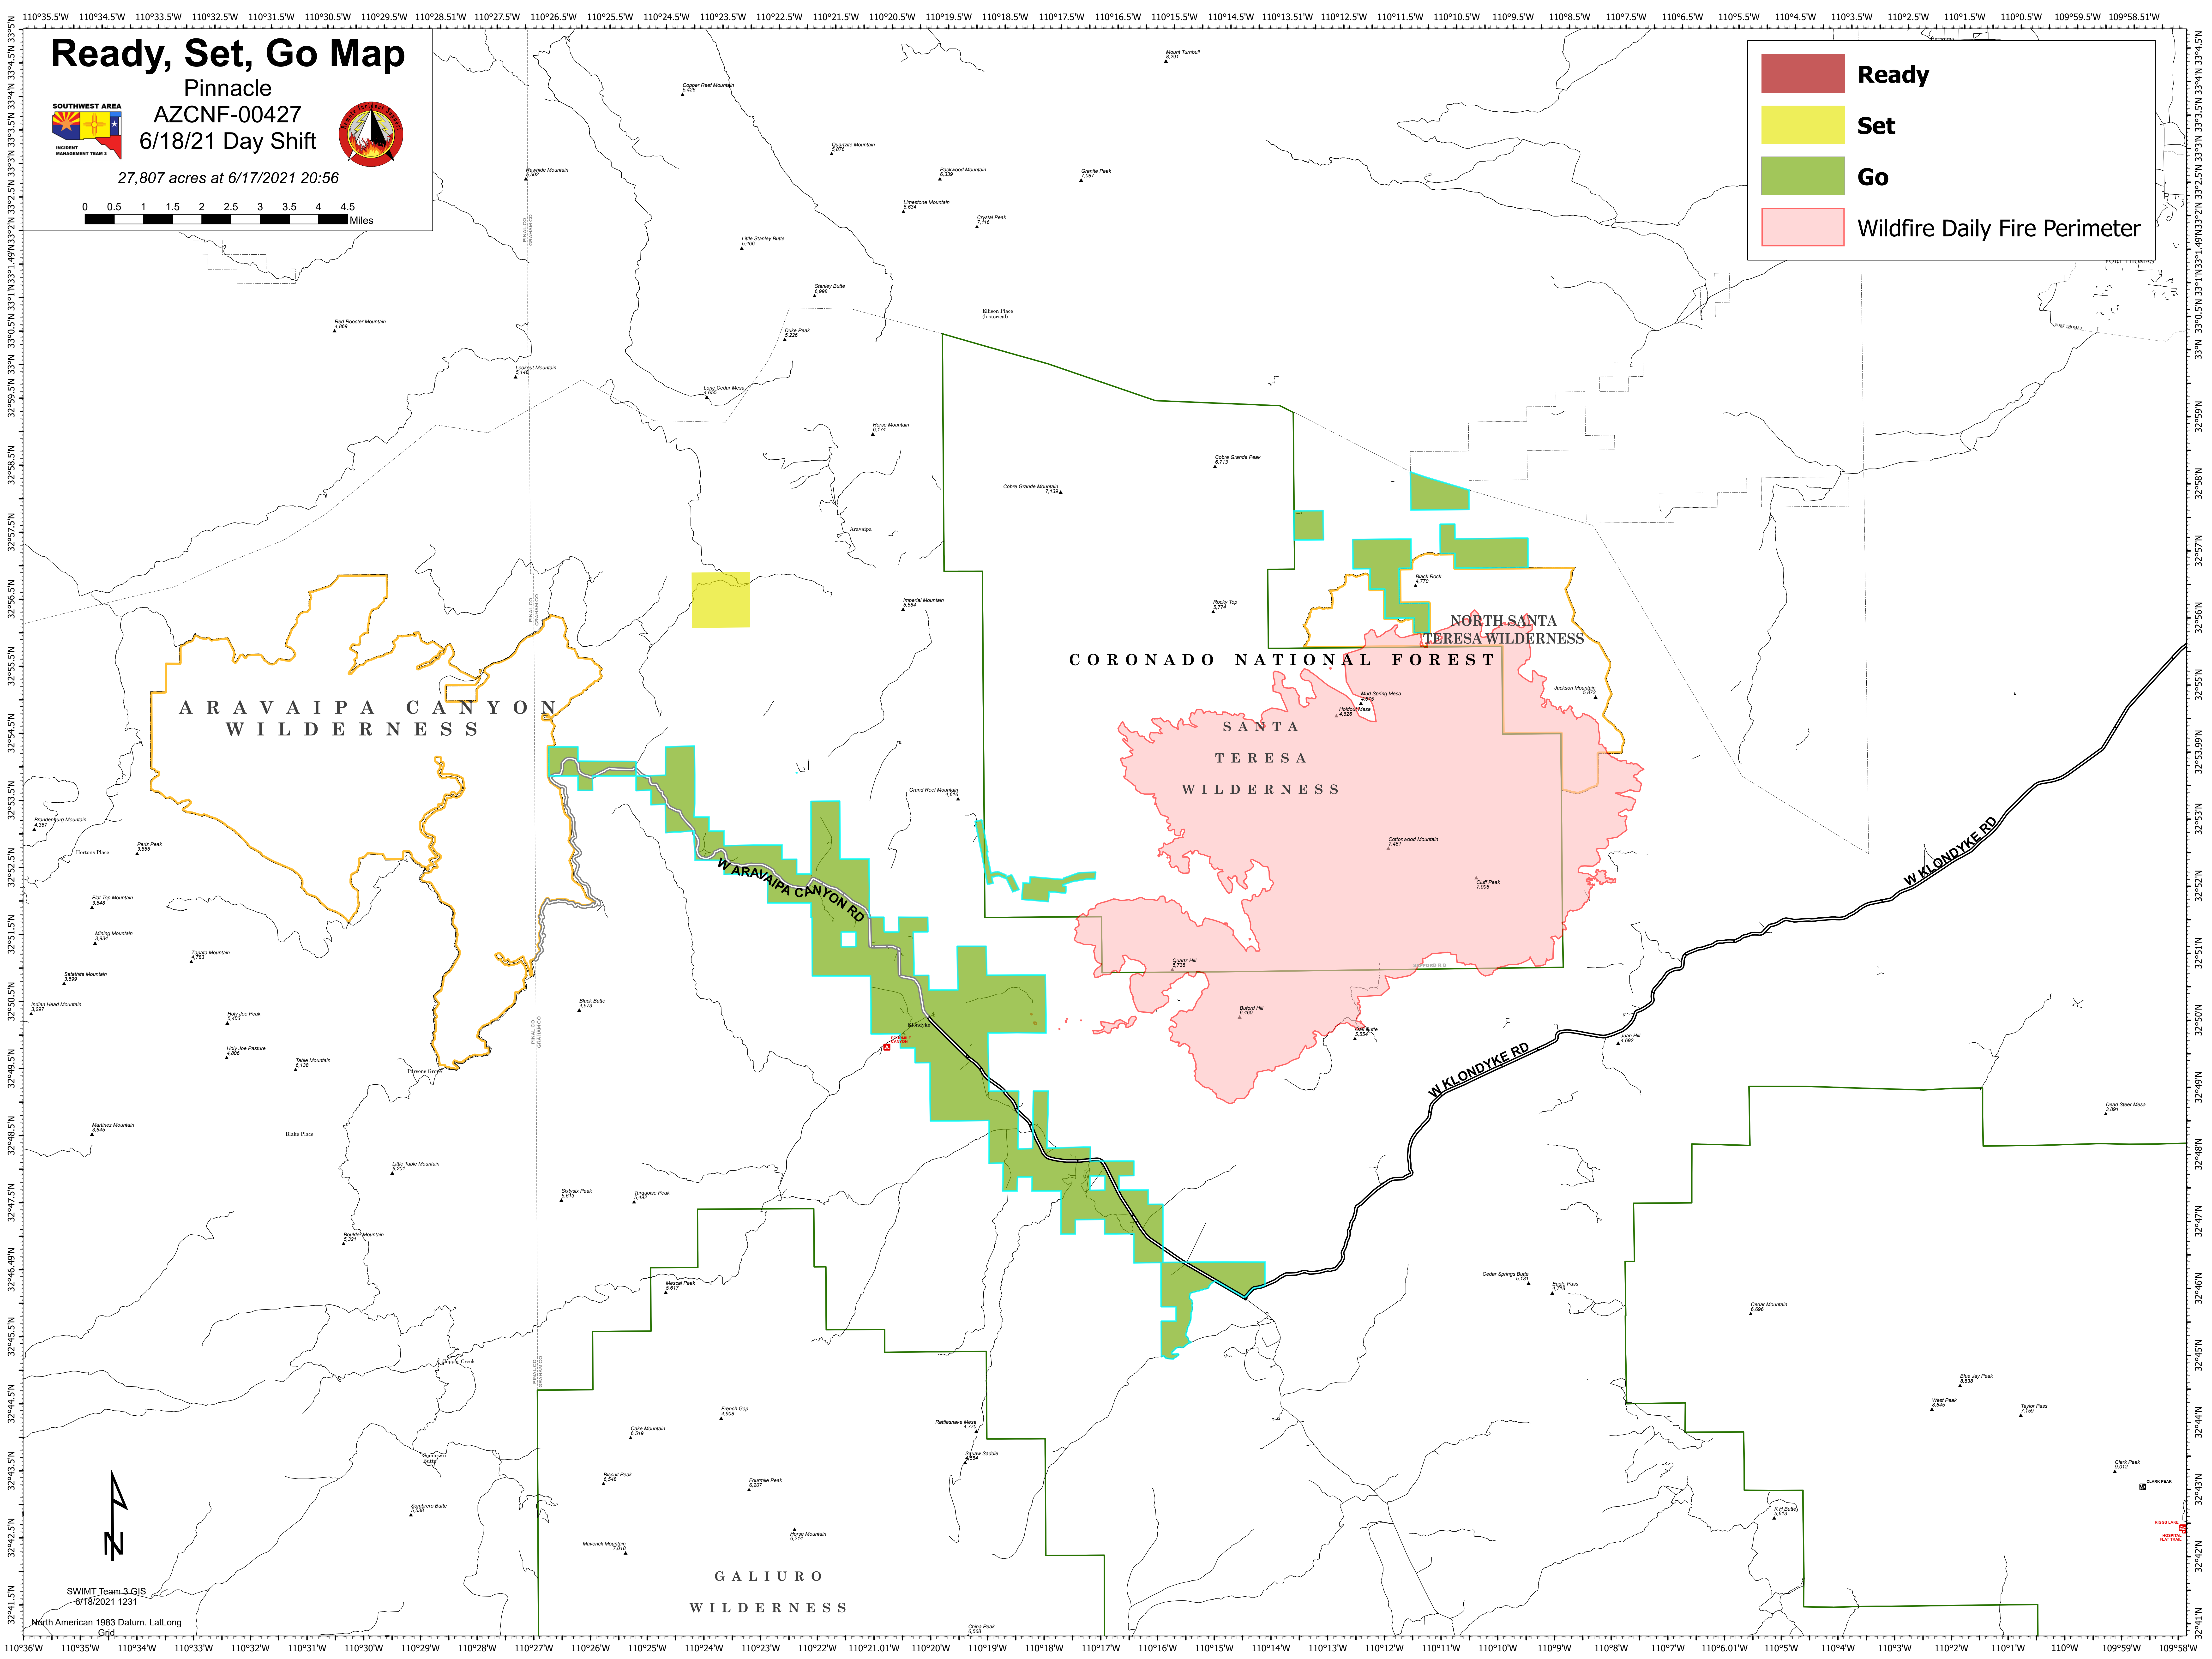

Ready, Set, Go Map

Pinnacle
AZCNF-00427
6/18/21 Day Shift

27,807 acres at 6/17/2021 20:56

	Ready
	Set
	Go
	Wildfire Daily Fire Perimeter

SWIMT Team 3 GIS
6/18/2021 12:31
North American 1983 Datum, Lat/Long
Grid