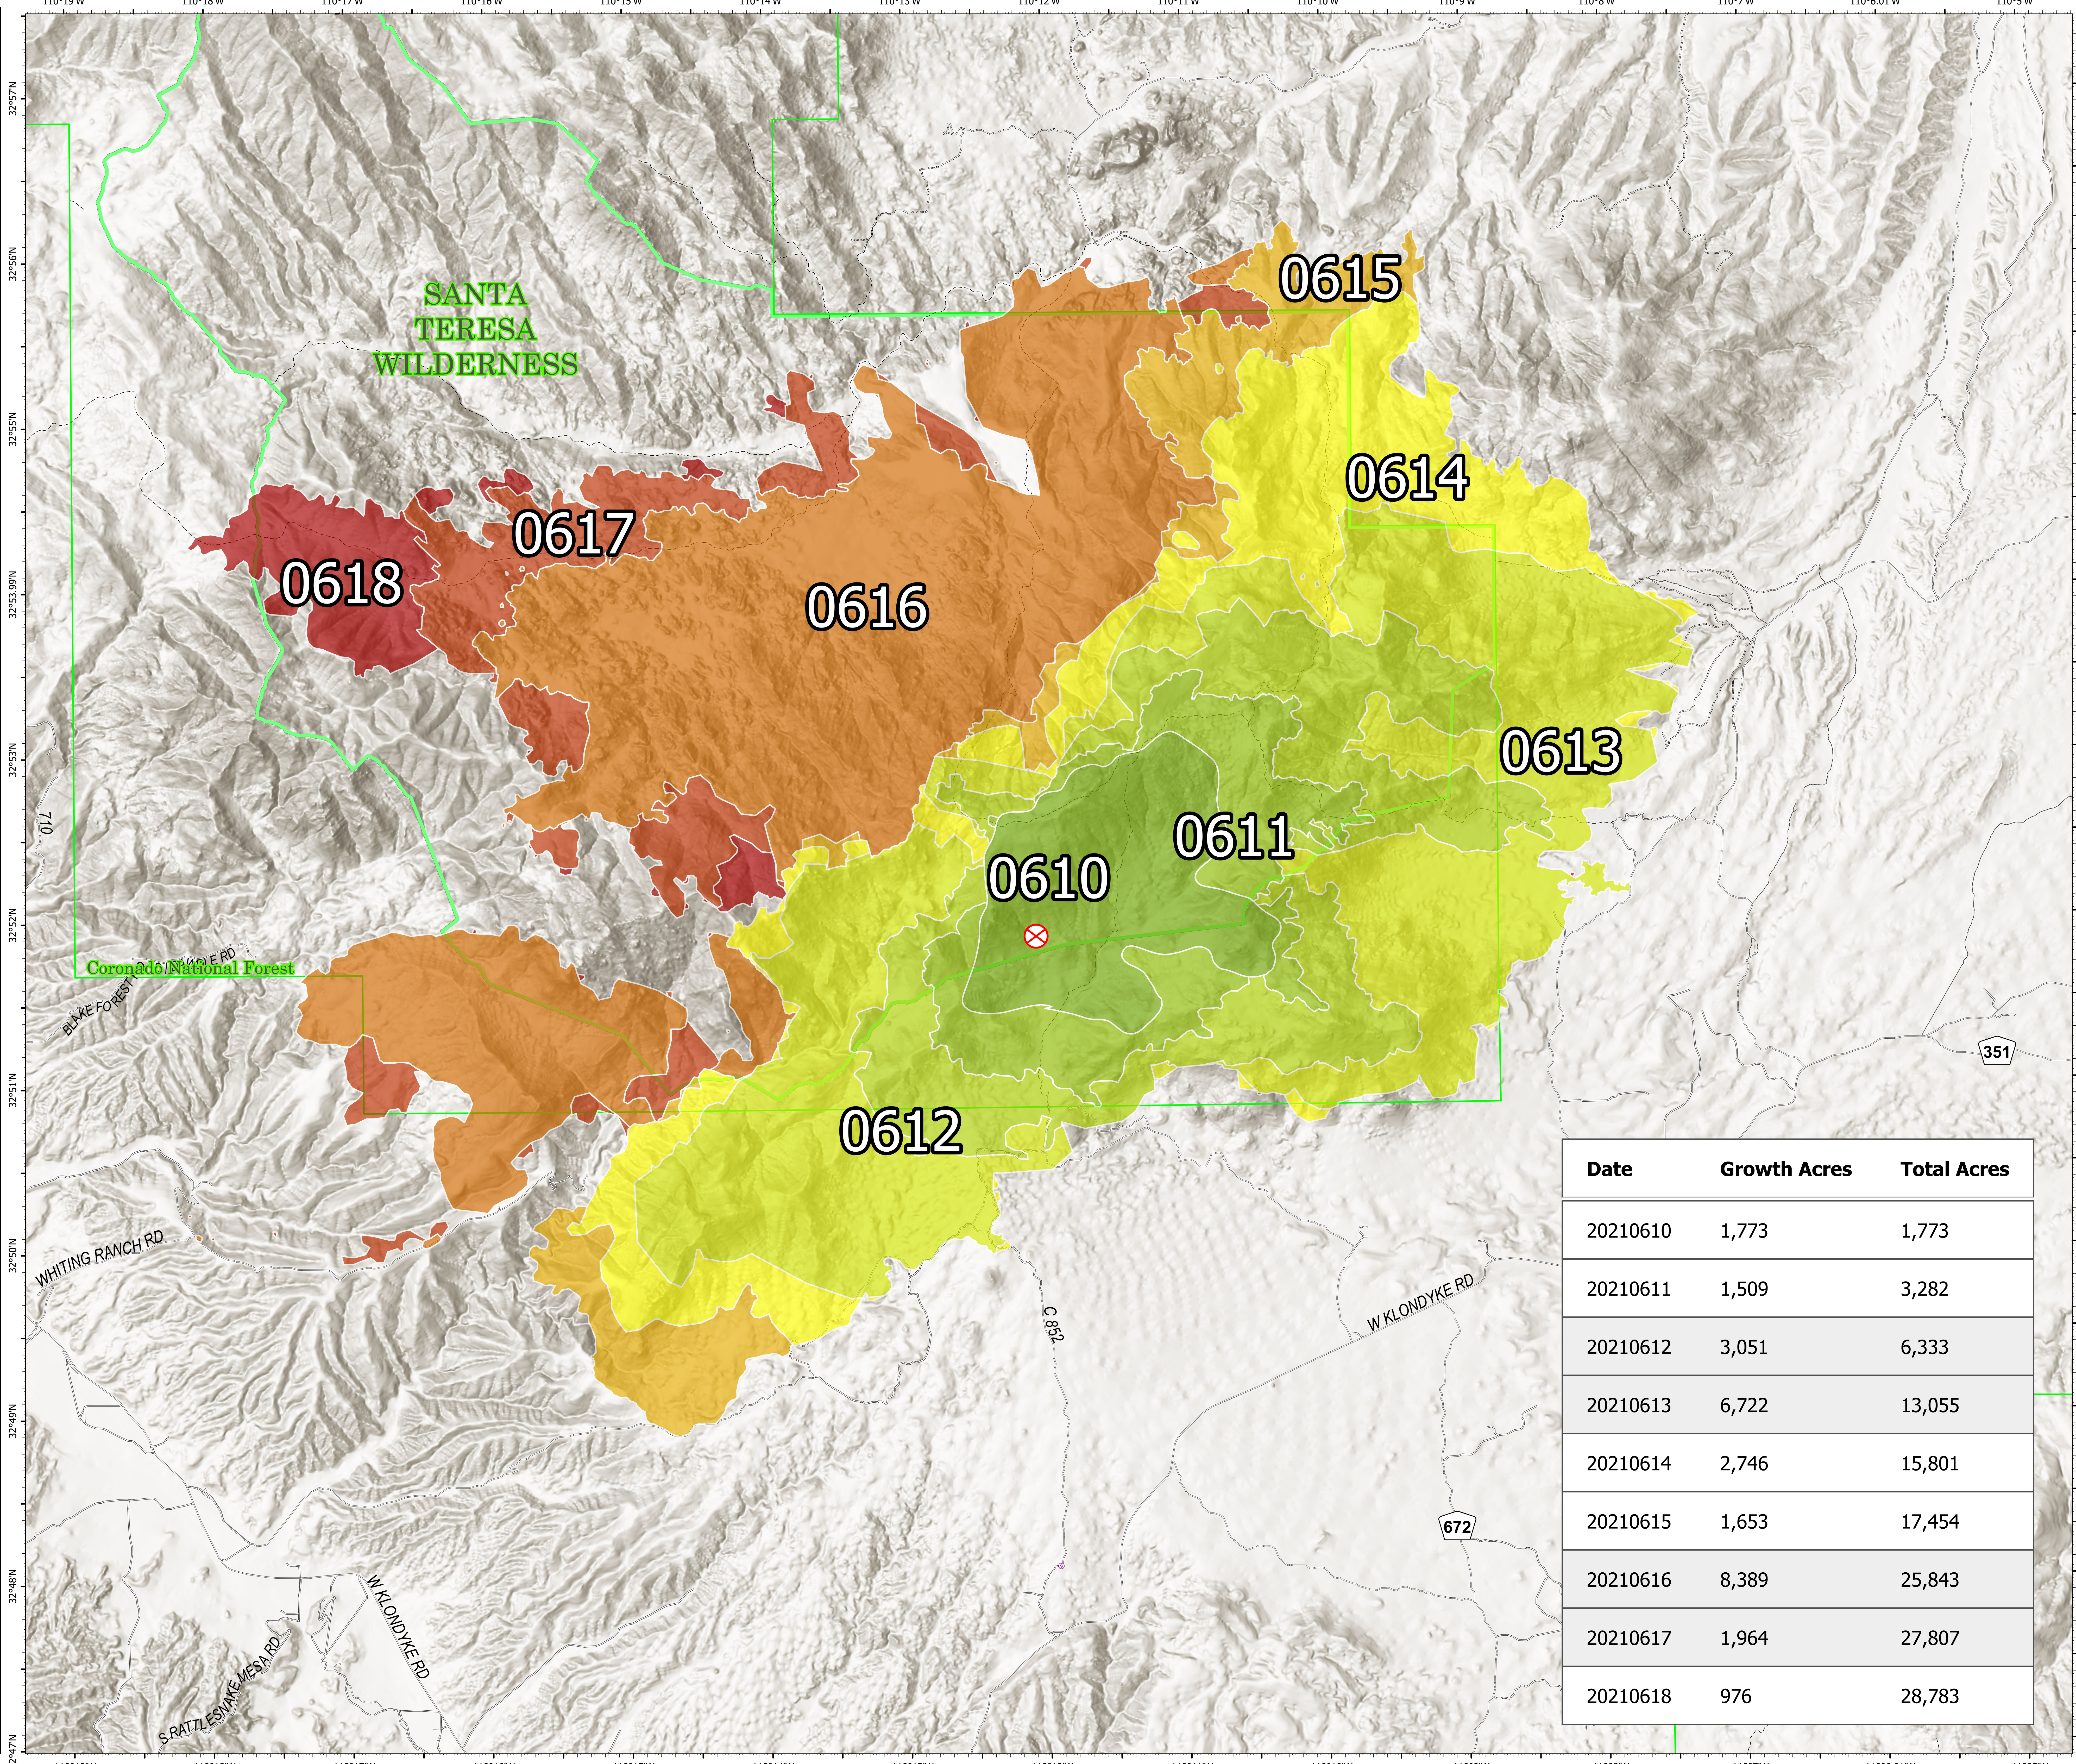

# Progression

Pinnacle  
AZCNF-00427  
06/19/2021 Day

- ⊗ Fire Origin
- 2021-06-10
- 2021-06-11
- 2021-06-12
- 2021-06-13
- 2021-06-14
- 2021-06-15
- 2021-06-16
- 2021-06-17
- 2021-06-18

Date	Growth Acres	Total Acres
20210610	1,773	1,773
20210611	1,509	3,282
20210612	3,051	6,333
20210613	6,722	13,055
20210614	2,746	15,801
20210615	1,653	17,454
20210616	8,389	25,843
20210617	1,964	27,807
20210618	976	28,783

6/19/2021 0800  
Acres from IR  
North American 1983 Datum, Lat,Long  
Grid