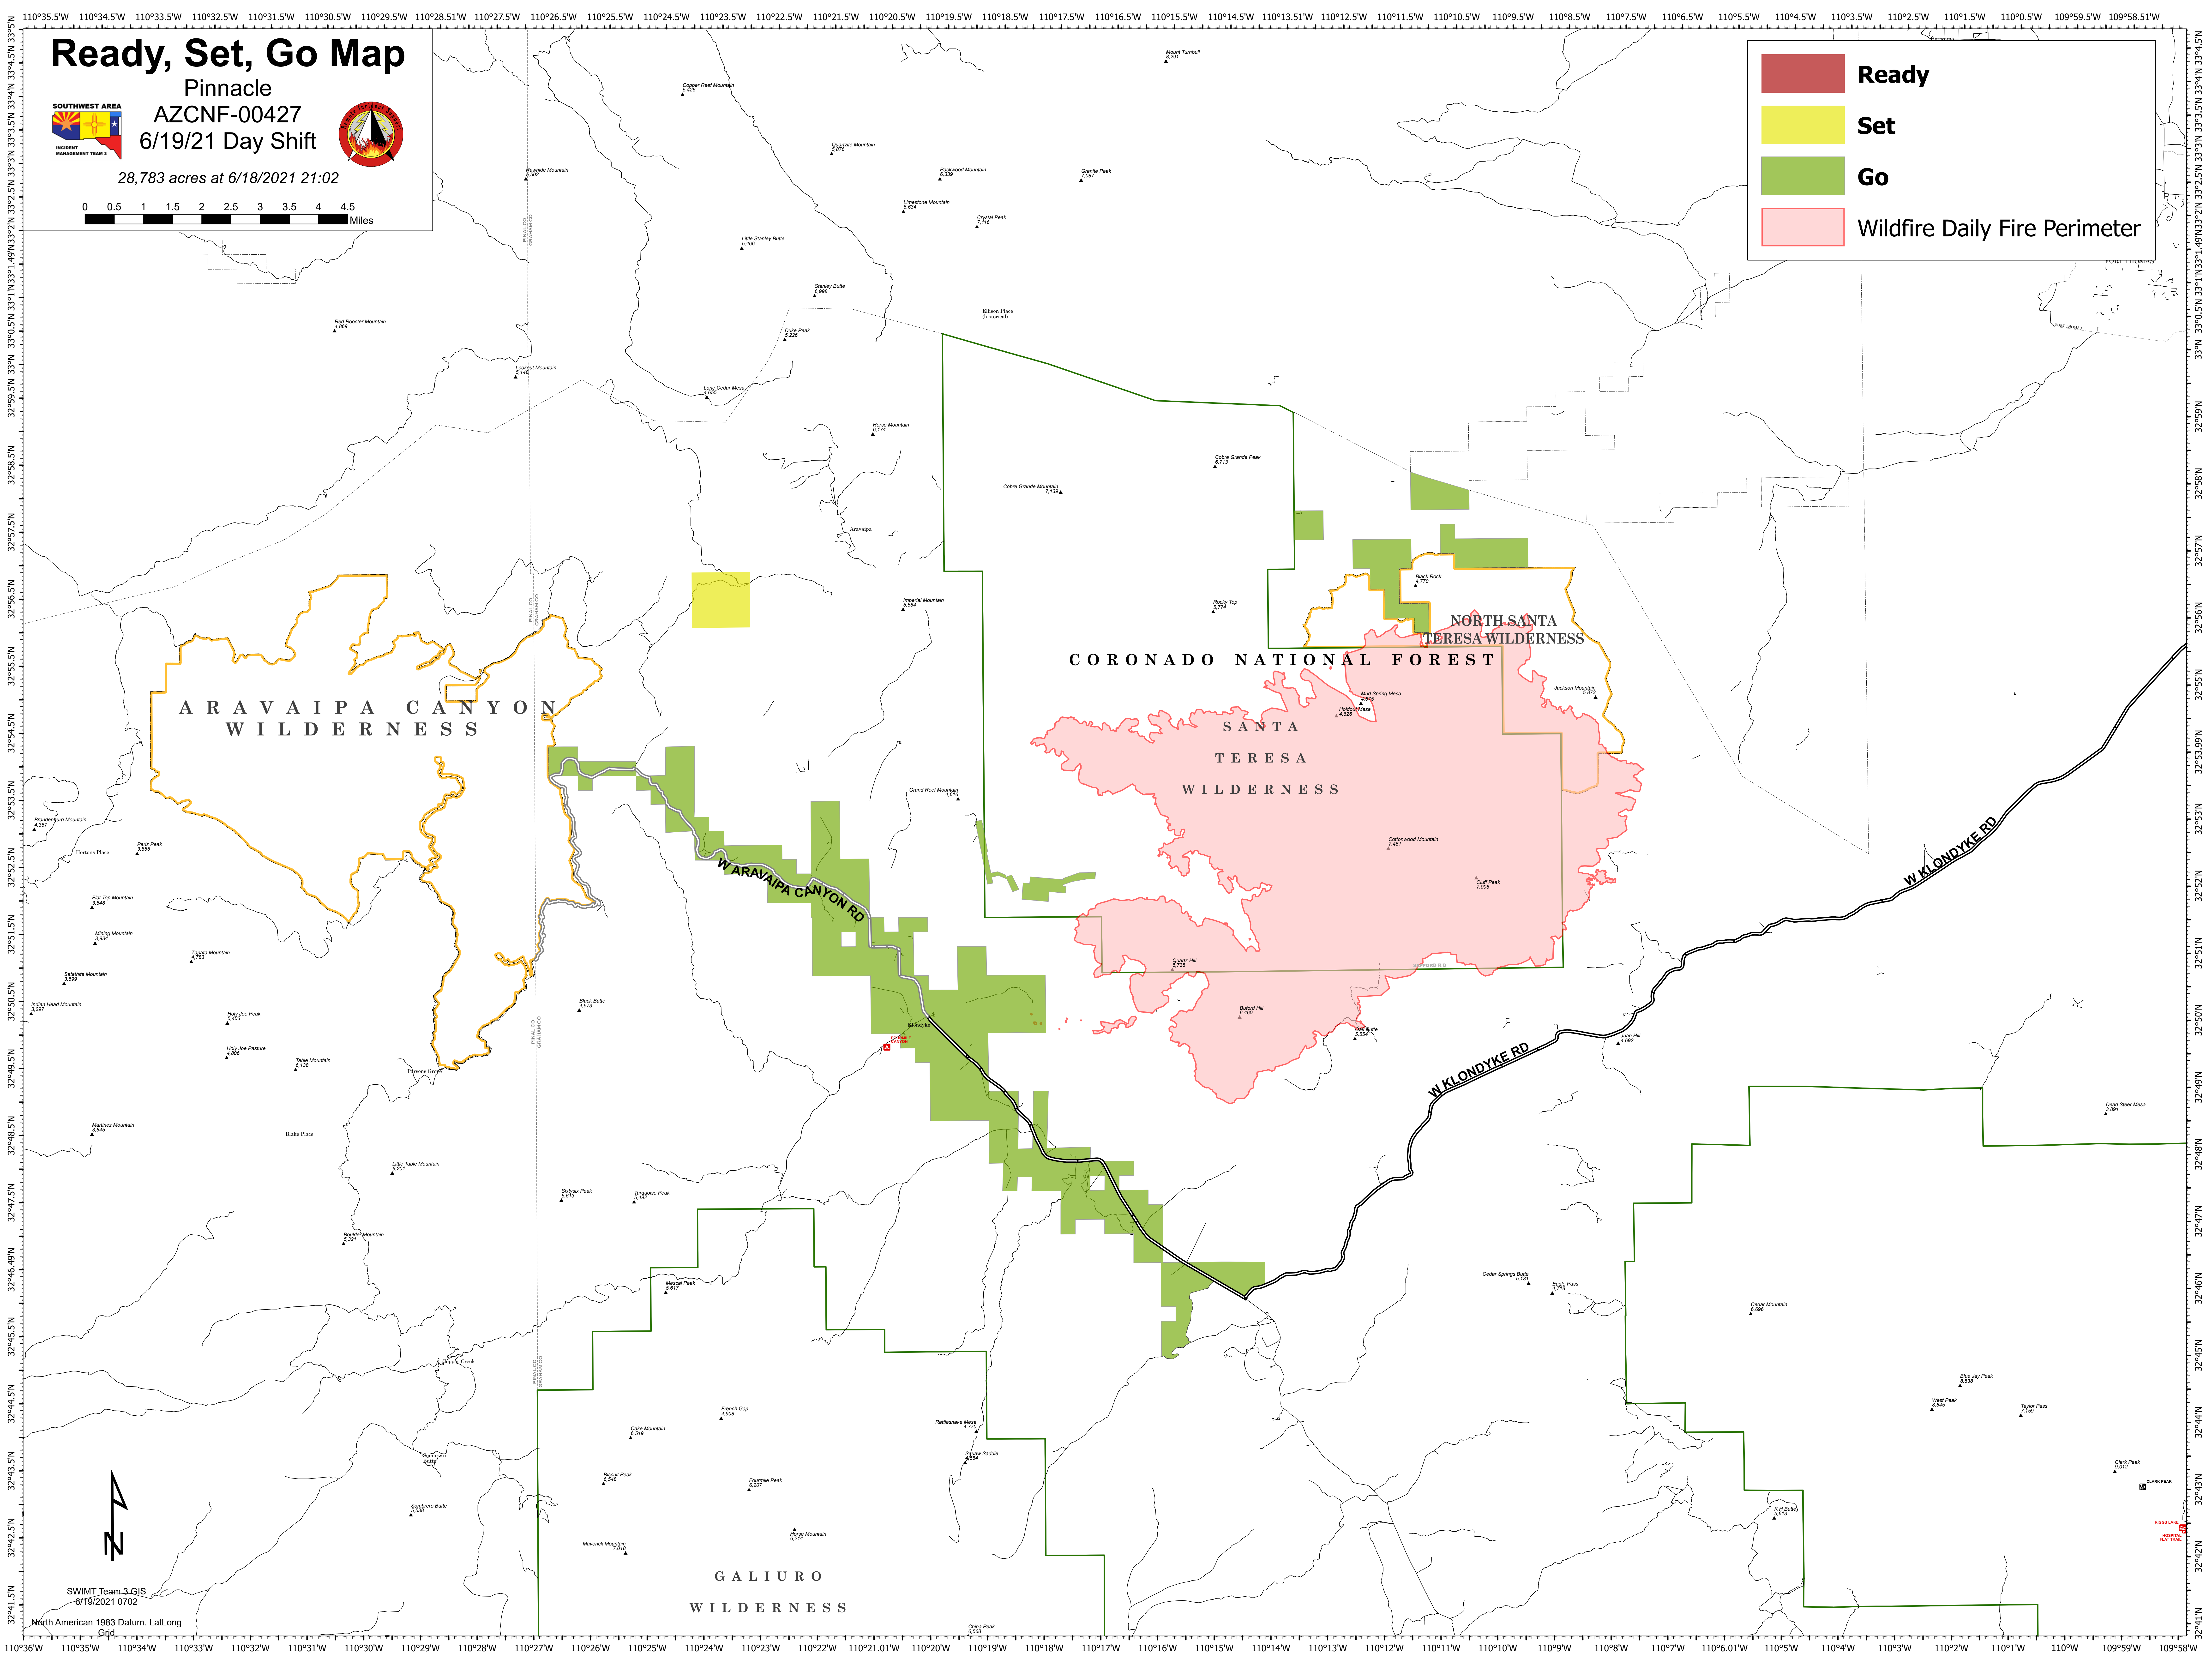

Ready, Set, Go Map

Pinnacle
AZCNF-00427
6/19/21 Day Shift

28,783 acres at 6/18/2021 21:02

- Ready**
- Set**
- Go**
- Wildfire Daily Fire Perimeter**

SWIMT Team 3 GIS
6/19/2021 0702

North American 1983 Datum, Lat/Long
Grid