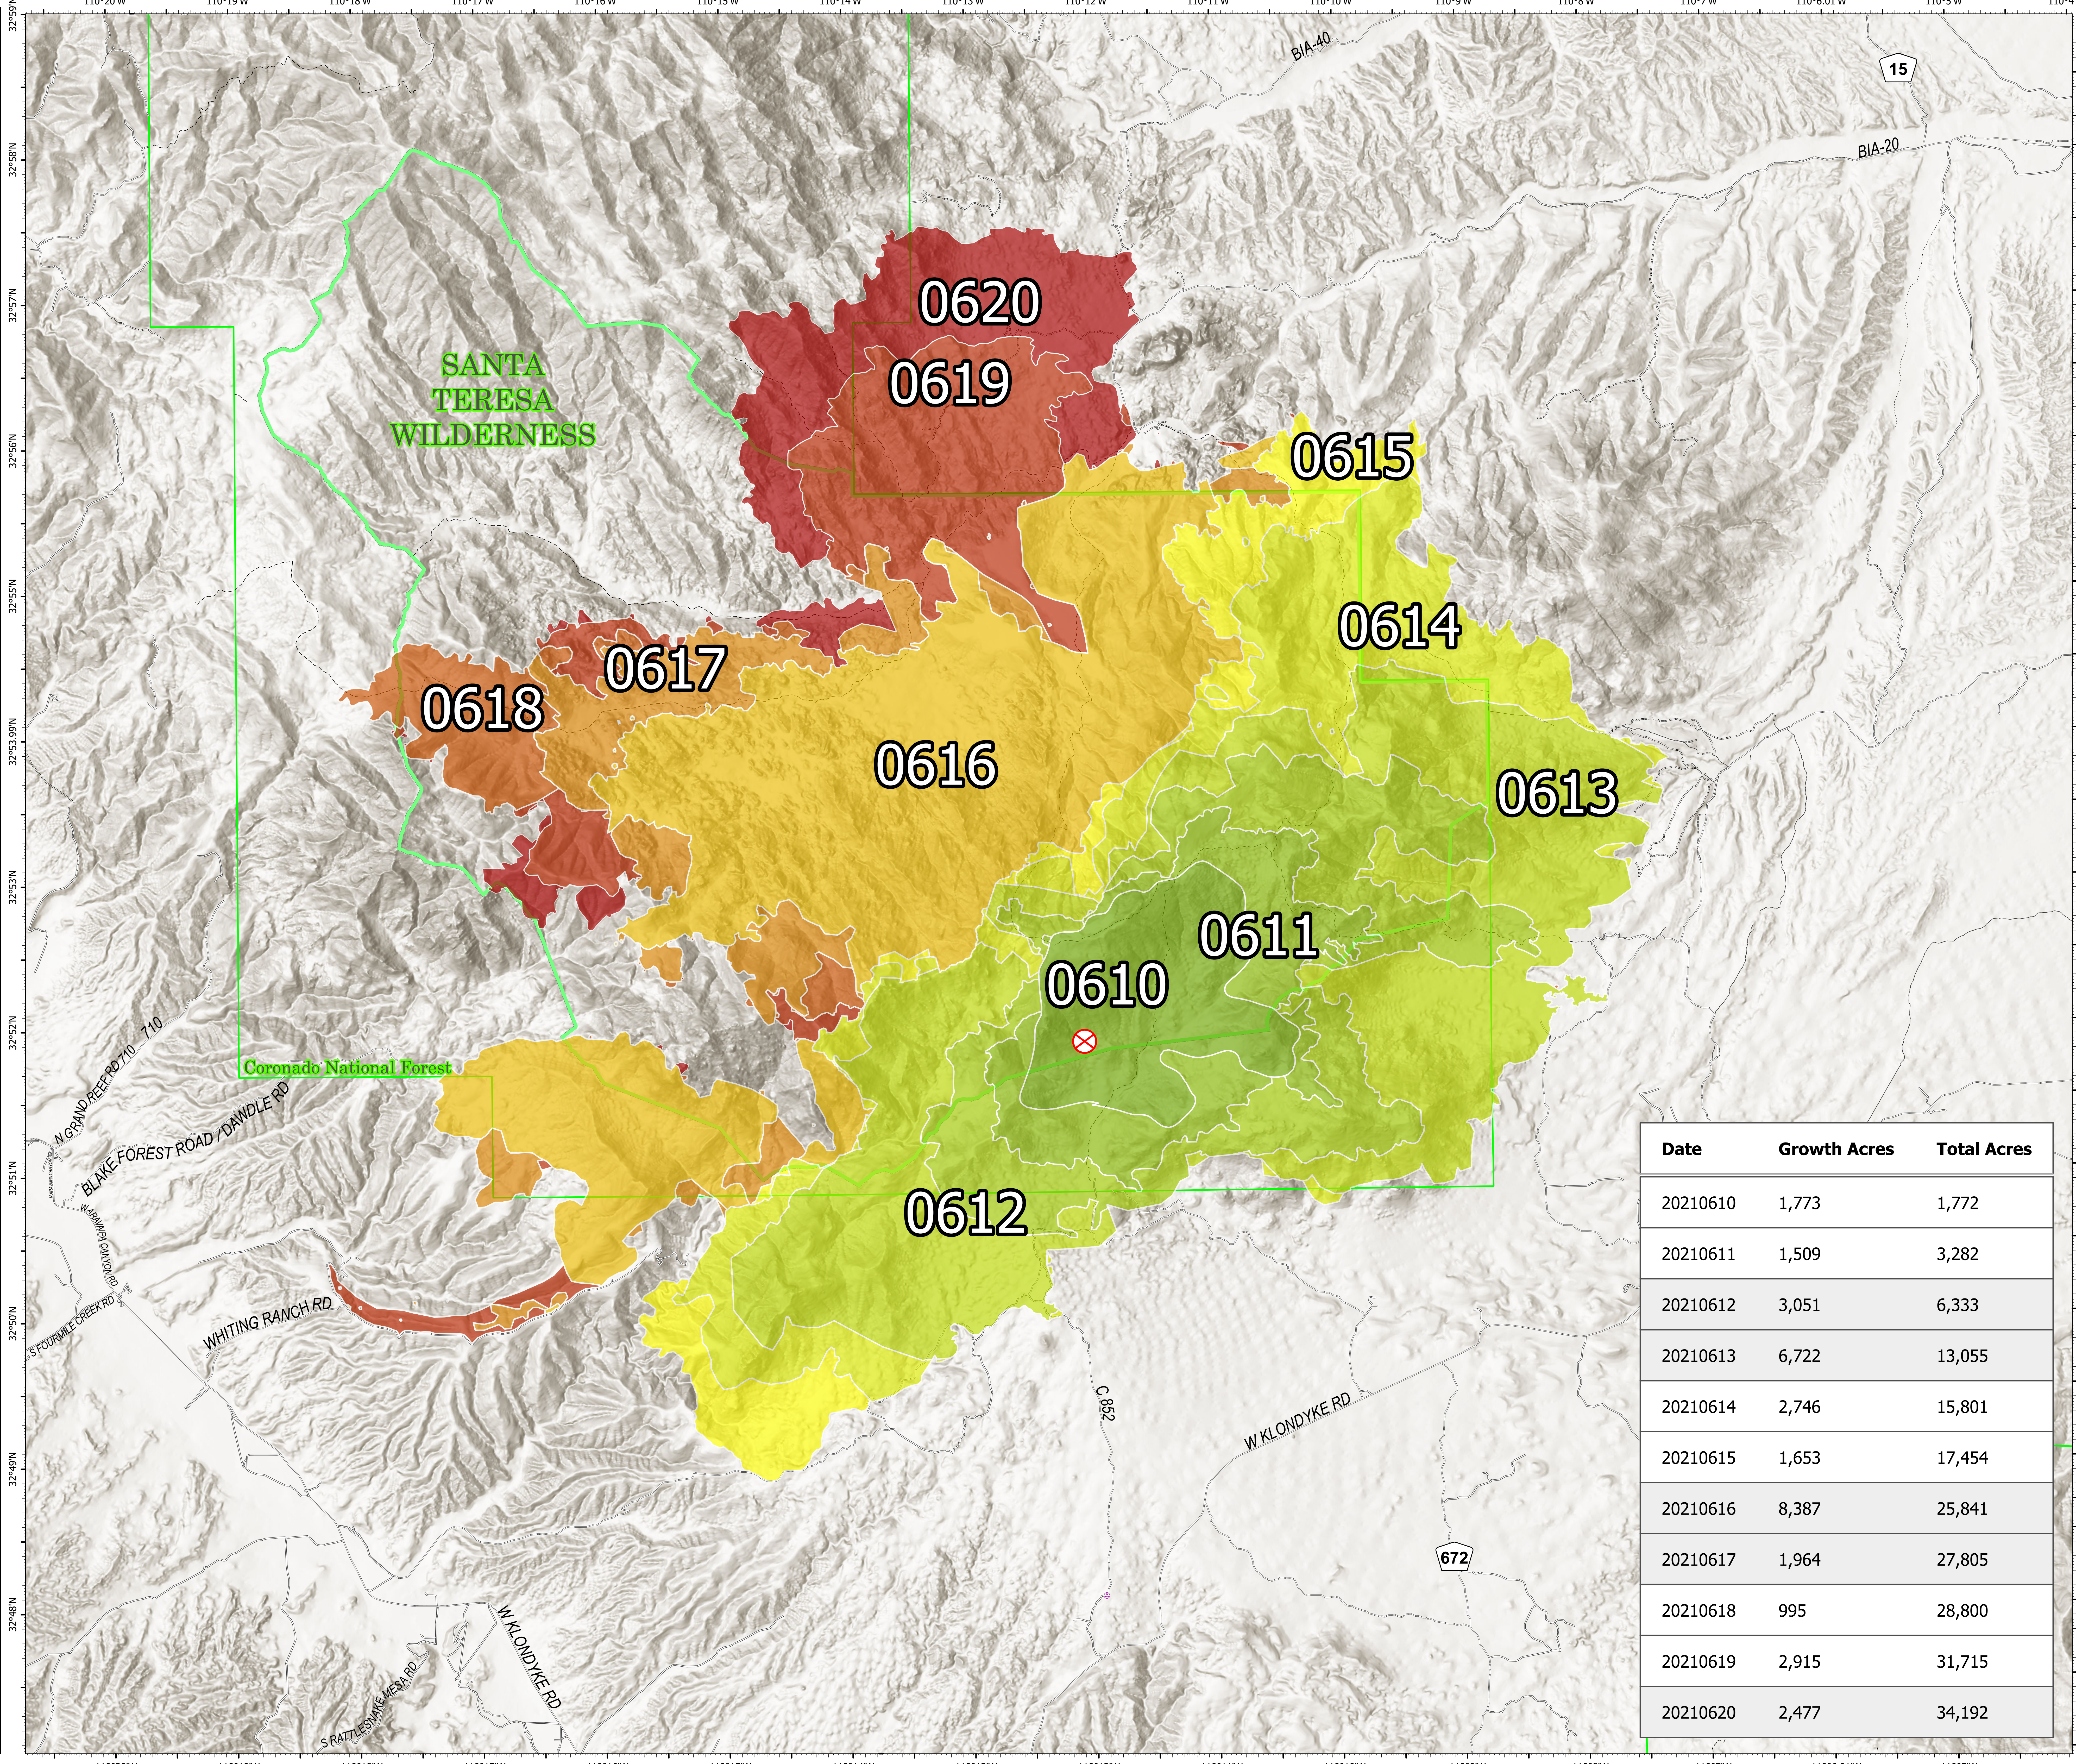

Progression

Pinnacle
AZCNF-00427
06/21/2021 Day

-  Fire Origin
-  2021-06-10
-  2021-06-11
-  2021-06-12
-  2021-06-13
-  2021-06-14
-  2021-06-15
-  2021-06-16
-  2021-06-17
-  2021-06-18
-  2021-06-19
-  2021-06-20

Date	Growth Acres	Total Acres
20210610	1,773	1,772
20210611	1,509	3,282
20210612	3,051	6,333
20210613	6,722	13,055
20210614	2,746	15,801
20210615	1,653	17,454
20210616	8,387	25,841
20210617	1,964	27,805
20210618	995	28,800
20210619	2,915	31,715
20210620	2,477	34,192

Scale: 1:25,000

6/21/2021 0710
Acres from IR
North American 1983 Datum, Lat/Long
Grid