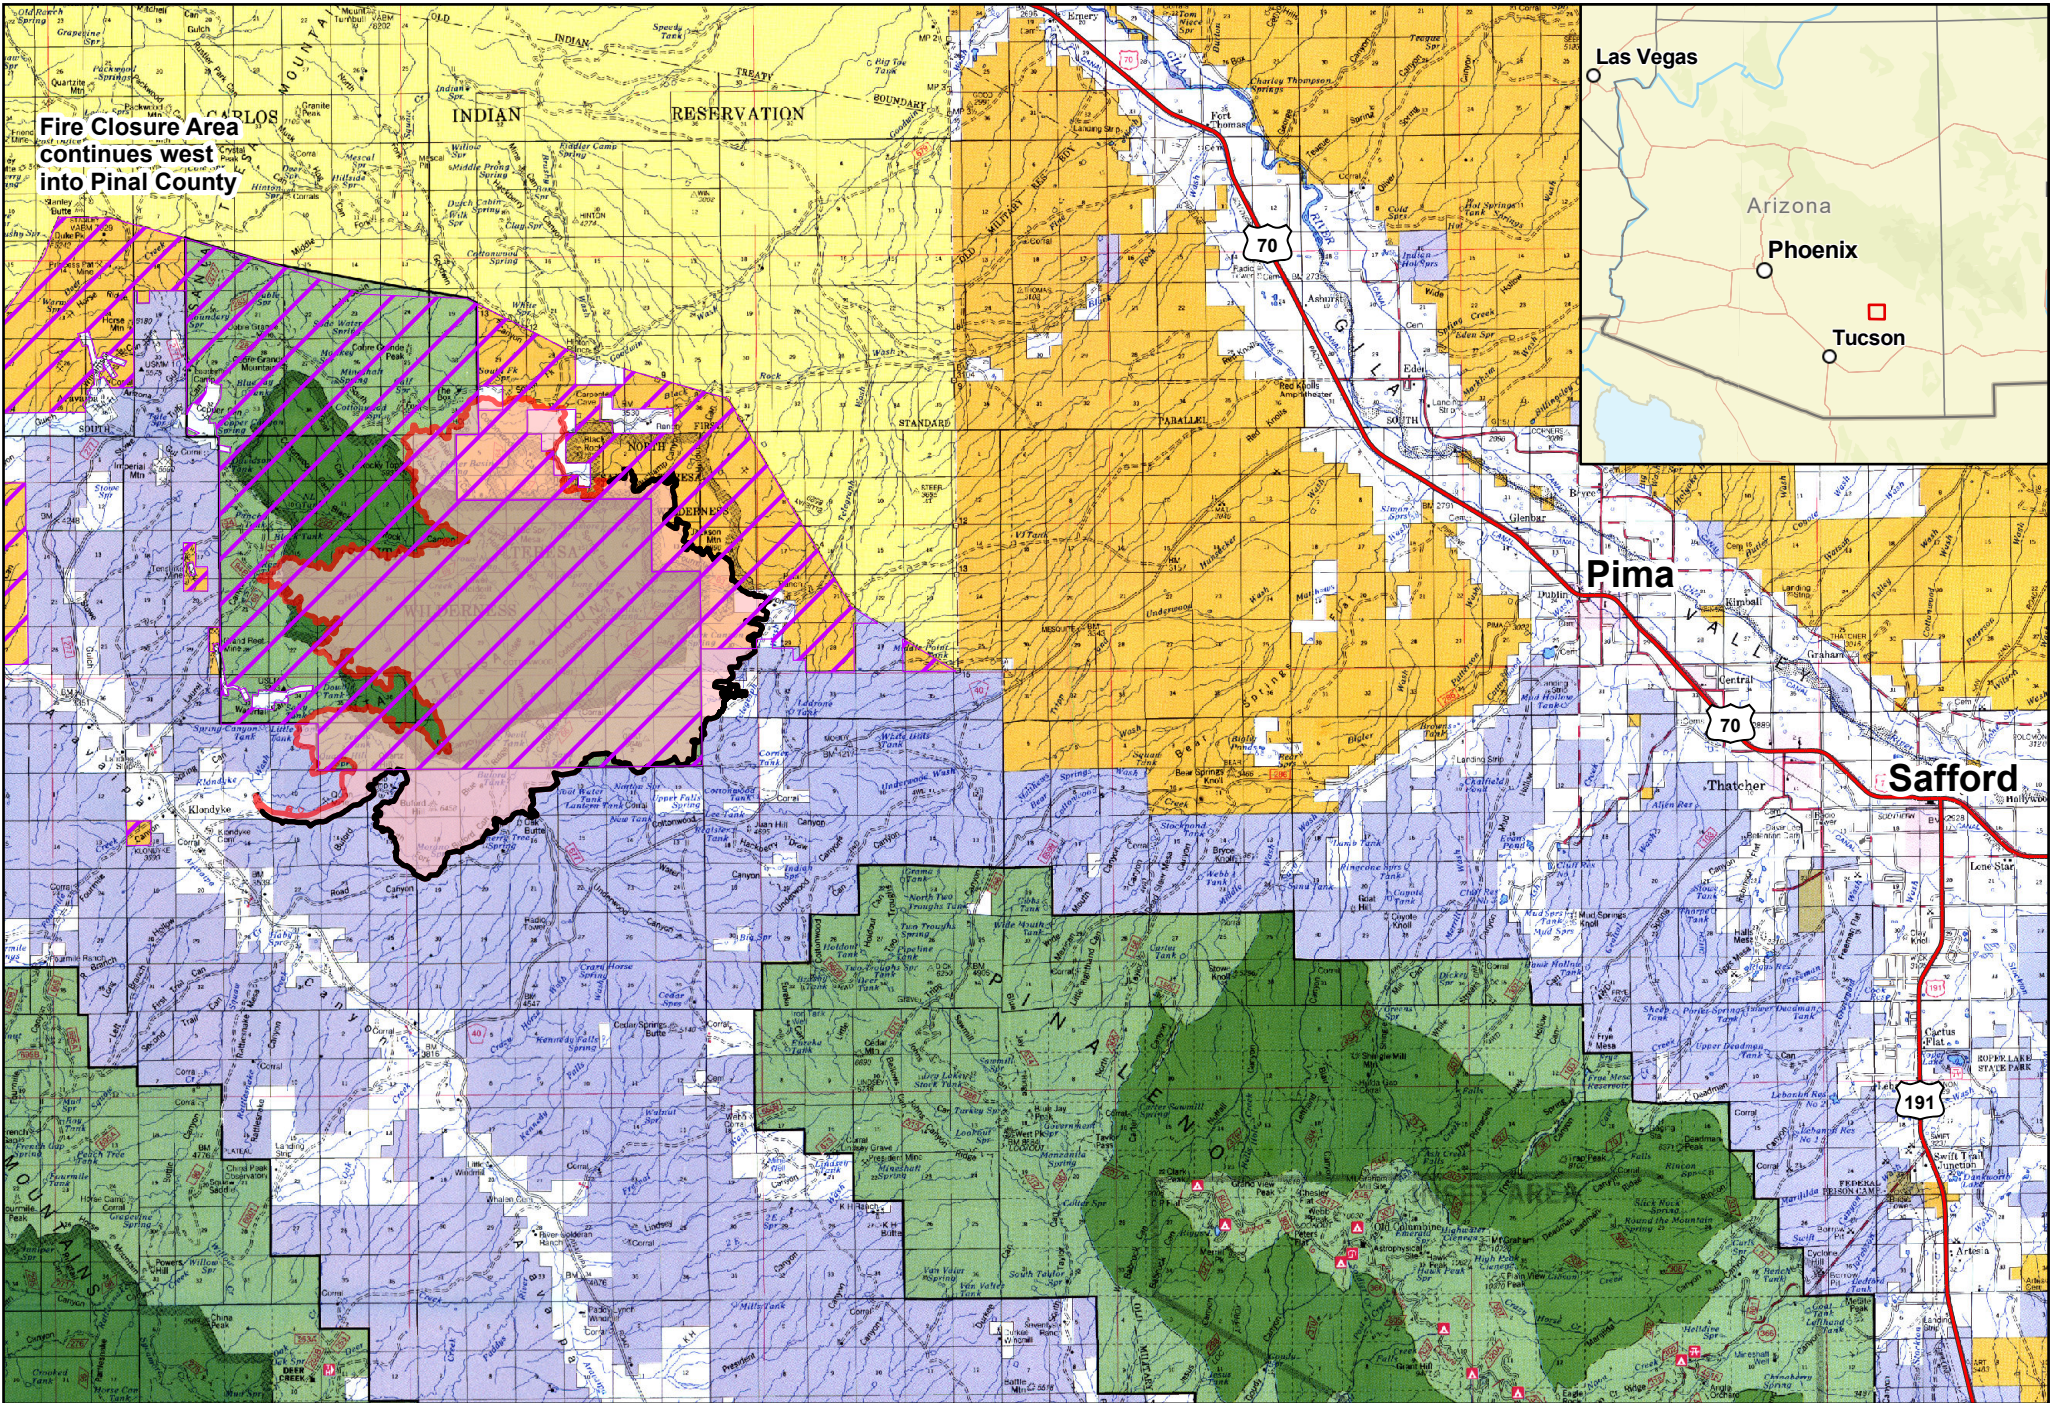

**Fire Closure Area
continues west
into Pinal County**

Public Information Map

Pinnacle
AZCNF-00427
06/23/2021 Day
34,395 acres

-  Contained Line
-  Wildfire Daily Fire Perimeter
-  Fire Closure Area

Scale: 1:250,375