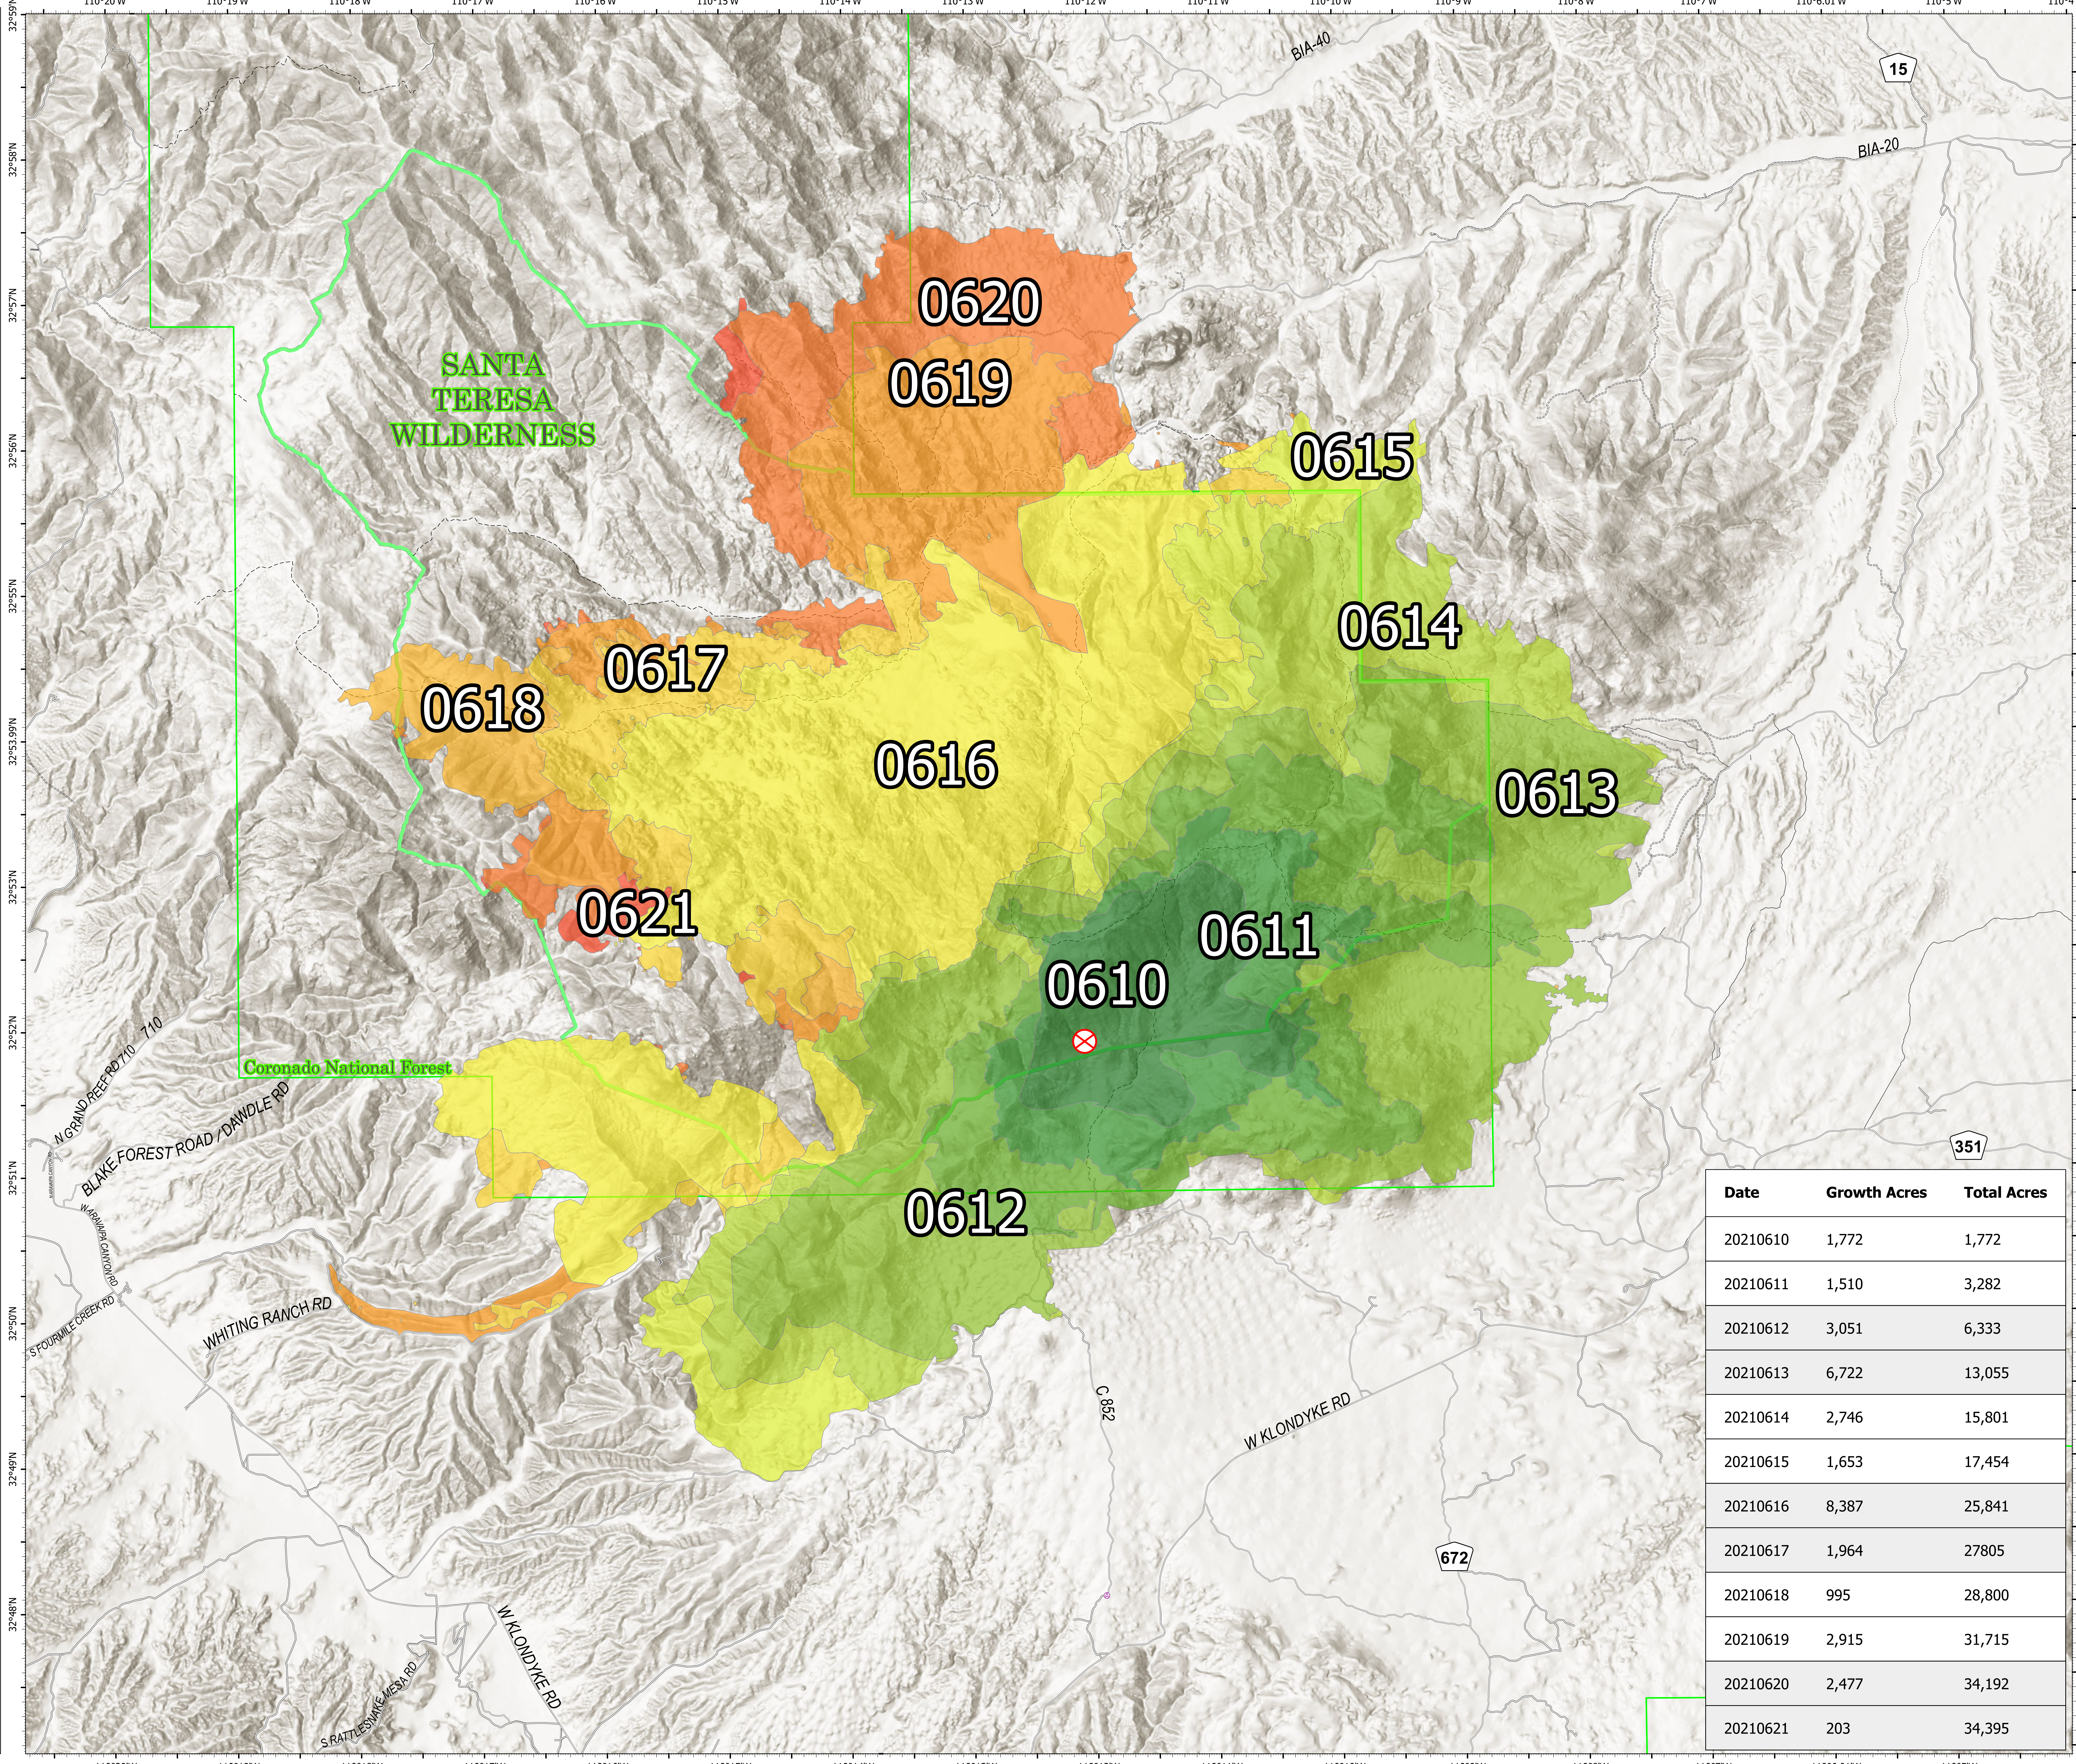

# Progression

Pinnacle  
AZCNF-00427  
06/23/2021 Day

-  Fire Origin
-  2021-06-10
-  2021-06-11
-  2021-06-12
-  2021-06-13
-  2021-06-14
-  2021-06-15
-  2021-06-16
-  2021-06-17
-  2021-06-18
-  2021-06-19
-  2021-06-20
-  2021-06-21

Date	Growth Acres	Total Acres
20210610	1,772	1,772
20210611	1,510	3,282
20210612	3,051	6,333
20210613	6,722	13,055
20210614	2,746	15,801
20210615	1,653	17,454
20210616	8,387	25,841
20210617	1,964	27,805
20210618	995	28,800
20210619	2,915	31,715
20210620	2,477	34,192
20210621	203	34,395

0 0.5 1 Miles

Scale: 1:25,000  
6/23/2021 0757  
Acres from IR  
North American 1983 Datum, Lat/Long  
Grid