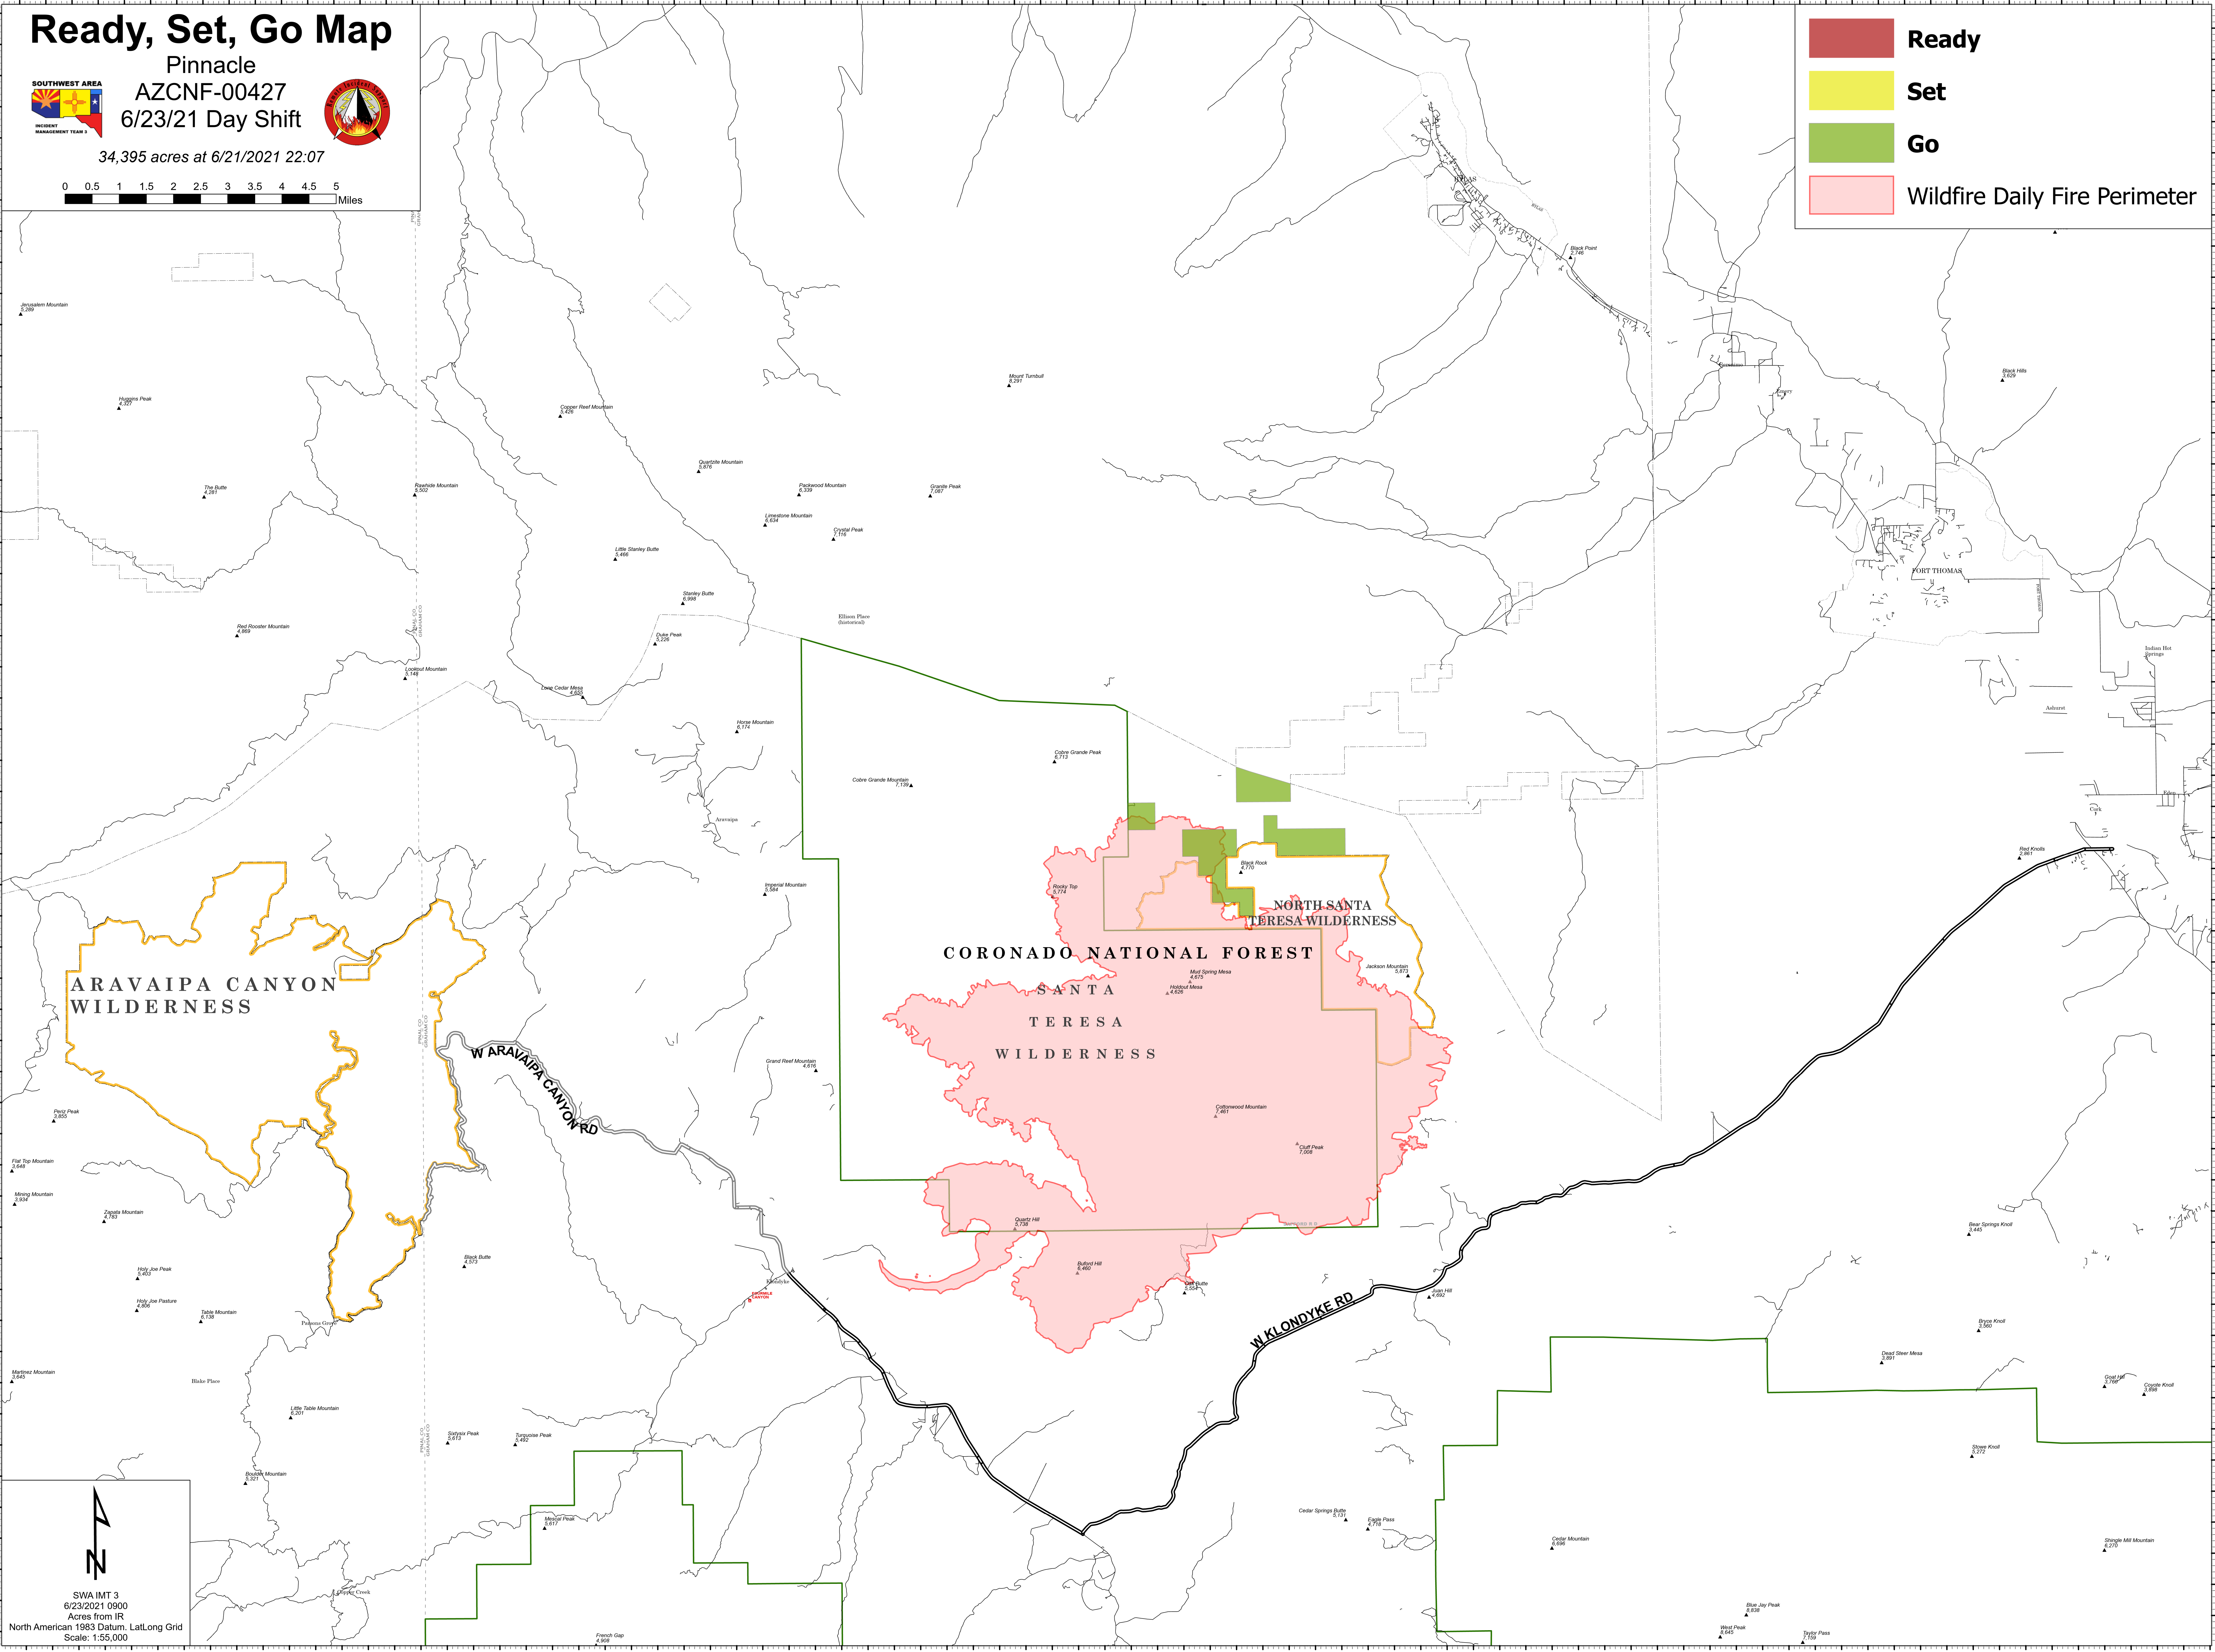

Ready, Set, Go Map

Pinnacle
AZCNF-00427
6/23/21 Day Shift

34,395 acres at 6/21/2021 22:07

- Ready
- Set
- Go
- Wildfire Daily Fire Perimeter

SWA IMT 3
6/23/2021 0900
Acres from IR
North American 1983 Datum, LatLong Grid
Scale: 1:55,000